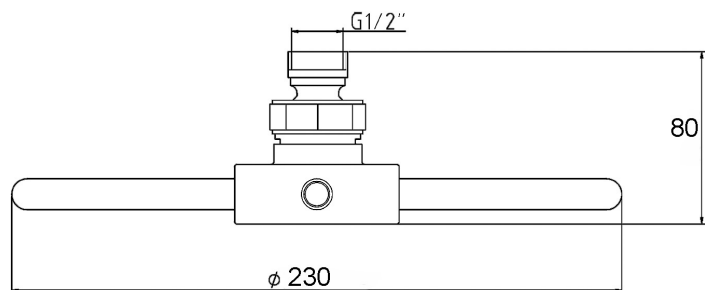

## CUSTOMER DATA SHEET - SHOWERS

SALES CODE: A3027

DESCRIPTION: Cloudburst Fixed Head 235mm Diameter

### PRODUCT DIMENSIONS

Length(mm)	Width (mm)	Height (mm)	Depth (mm)	Nett Wgt Kg
	230	80	230	1.27

### PACKAGING DIMENSIONS

Length (mm)	Width (mm)	Depth (mm)	Gross Wgt Kg
260	110	260	1.27

### OUTER BOX DIMENSIONS (If Applicable)

Length (mm)	Width (mm)	Height (mm)	Depth (mm)	Gross Wgt Kg
				13
Barcode	5055146179856			