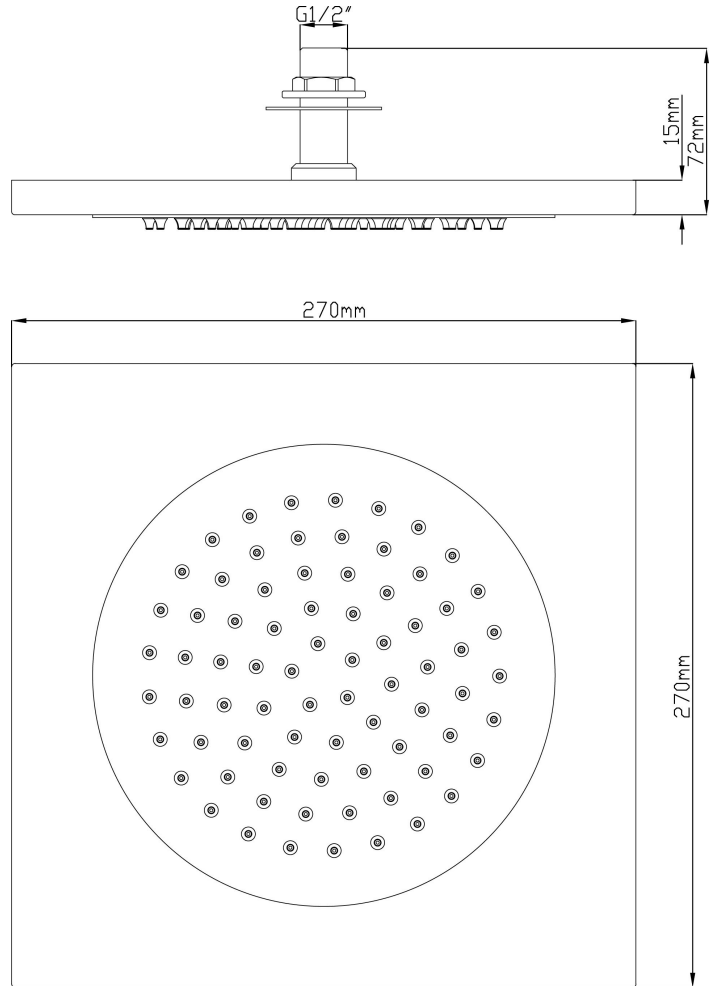

## CUSTOMER DATA SHEET - SHOWERS

SALES CODE: HEAD80

DESCRIPTION: Ceiling Tile Shower Head 270mm

### PRODUCT DIMENSIONS

Length(mm)	Width (mm)	Height (mm)	Depth (mm)	Nett Wgt Kg
	270	72	270	1.5

## CUSTOMER DATA SHEET - SHOWERS

SALES CODE: HEAD81

DESCRIPTION: Ceiling Tile Shower Head 370mm

## CUSTOMER DATA SHEET - SHOWERS

SALES CODE: HEAD82

DESCRIPTION: Ceiling Tile Shower Head 500mm