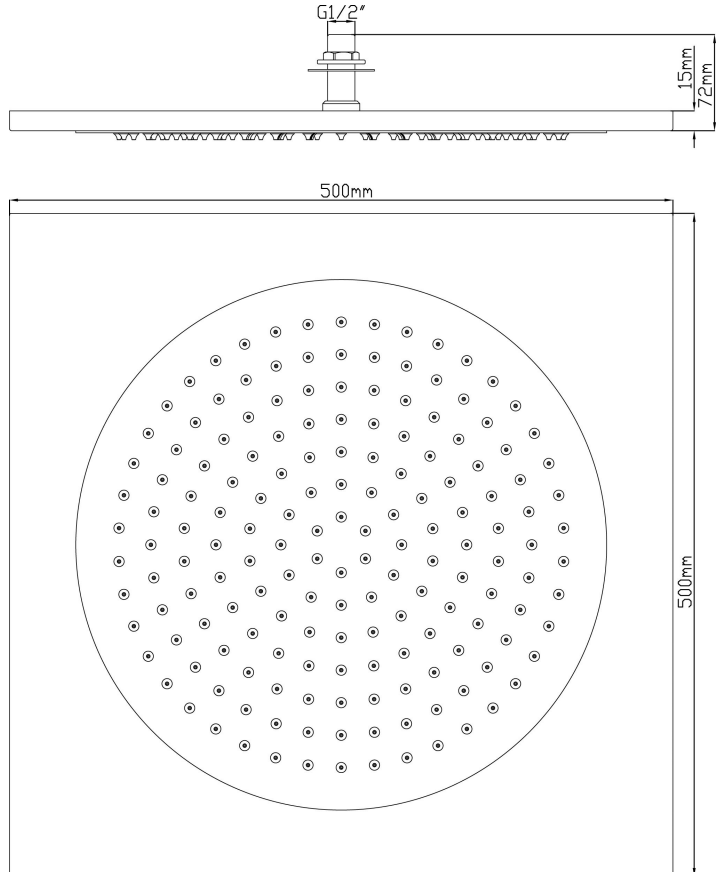

CUSTOMER DATA SHEET - SHOWERS

SALES CODE: HEAD82

DESCRIPTION: Ceiling Tile Shower Head 500mm

PRODUCT DIMENSIONS

Length(mm)	Width (mm)	Height (mm)	Depth (mm)	Nett Wgt Kg
	500	72	500	5.5

PACKAGING DIMENSIONS

Length (mm)	Width (mm)	Depth (mm)	Gross Wgt Kg
560	560	125	5.5

PACKAGING DATA

Box Colour	White Cardboard Box		
Box Qty	1	Label Colour	White Label
Label Size	100 x 50	Label Qty	2

OUTER BOX DIMENSIONS (If Applicable)

Length (mm)	Width (mm)	Height (mm)	Depth (mm)	Gross Wgt Kg
	550	540	400	22
Barcode	5055369036820			

PRODUCT DETAILS

Country of Origin	China										
Fitting Instruction	No										
Product Material	St-Steel										
Mount Type	Wall, Surface										
Outlet Elbow Supplied	No										
Easy Clean	Yes										
Head Included	Yes										
Handset Included	No										
Body Jets Included	Not Applicable										
No of Body Jets	Not Applicable										
Operating Pressure (bar)	0.5										
Valve/Cartridge Type	Not Applicable										
Flow Rates (L/min)	0.1 bar	N/A	0.5 bar	N/A	1 bar	N/A	2 bar	N/A	3 bar	N/A	
TMV2 Approved	No			Approval No.		N/A					
TMV3 Approved	No			Approval No.		N/A					
WRAS Approved	No			Approval No.		N/A					
Head Function	Single										
Handset Function	Not Applicable										
Body Jet Info	Not Applicable										
Pipe Size	Not Applicable										
Pipe Centres	N/A										
Colour/Finish	Chrome										
Hose Included	Not Applicable