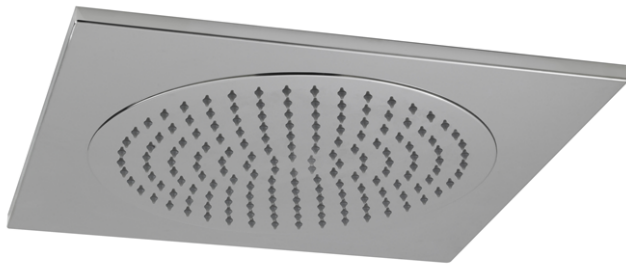

CUSTOMER DATA SHEET - SHOWERS

SALES CODE: HEAD82

DESCRIPTION: Ceiling Tile Shower Head 500mm

PRODUCT DIMENSIONS

Length(mm)	Width (mm)	Height (mm)	Depth (mm)	Nett Wgt Kg
	500	72	500	5.5

PACKAGING DIMENSIONS

Length (mm)	Width (mm)	Depth (mm)	Gross Wgt Kg
560	560	125	5.5

PACKAGING DATA

Box Colour	White Cardboard Box		
Box Qty	1	Label Colour	White Label
Label Size	100 x 50	Label Qty	2

OUTER BOX DIMENSIONS (If Applicable)

Length (mm)	Width (mm)	Height (mm)	Depth (mm)	Gross Wgt Kg
	550	540	400	22
Barcode	5055369036820			

PRODUCT DETAILS

Country of Origin	China										
Fitting Instruction	No										
Product Material	St-Steel										
Mount Type	Wall, Surface										
Outlet Elbow Supplied	No										
Easy Clean	Yes										
Head Included	Yes										
Handset Included	No										
Body Jets Included	Not Applicable										
No of Body Jets	Not Applicable										
Operating Pressure (bar)	0.5										
Valve/Cartridge Type	Not Applicable										
Flow Rates (L/min)	0.1 bar	N/A	0.5 bar	N/A	1 bar	N/A	2 bar	N/A	3 bar	N/A	
TMV2 Approved	No			Approval No.		N/A					
TMV3 Approved	No			Approval No.		N/A					
WRAS Approved	No			Approval No.		N/A					
Head Function	Single										
Handset Function	Not Applicable										
Body Jet Info	Not Applicable										
Pipe Size	Not Applicable										
Pipe Centres	N/A										
Colour/Finish	Chrome										
Hose Included	Not Applicable