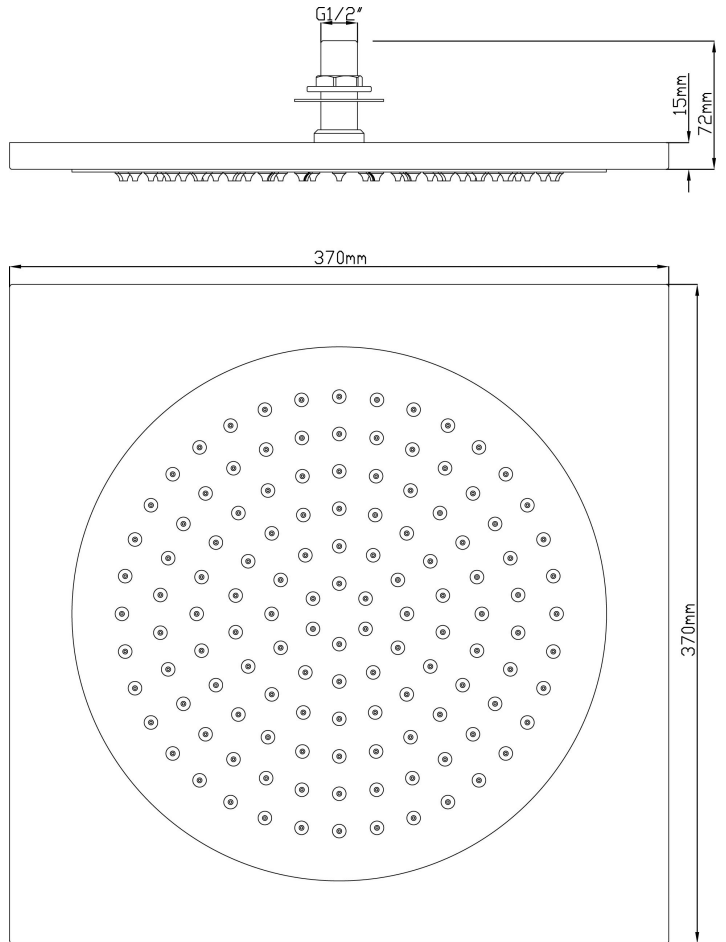

## CUSTOMER DATA SHEET - SHOWERS

SALES CODE: HEAD80

DESCRIPTION: Ceiling Tile Shower Head 270mm

### PRODUCT DIMENSIONS

Length(mm)	Width (mm)	Height (mm)	Depth (mm)	Nett Wgt Kg
	270	72	270	1.5

### OUTER BOX DIMENSIONS (If Applicable)

Length (mm)	Width (mm)	Height (mm)	Depth (mm)	Gross Wgt Kg
	560	330	340	8
Barcode	5055369036806			

## CUSTOMER DATA SHEET - SHOWERS

SALES CODE: HEAD81

DESCRIPTION: Ceiling Tile Shower Head 370mm