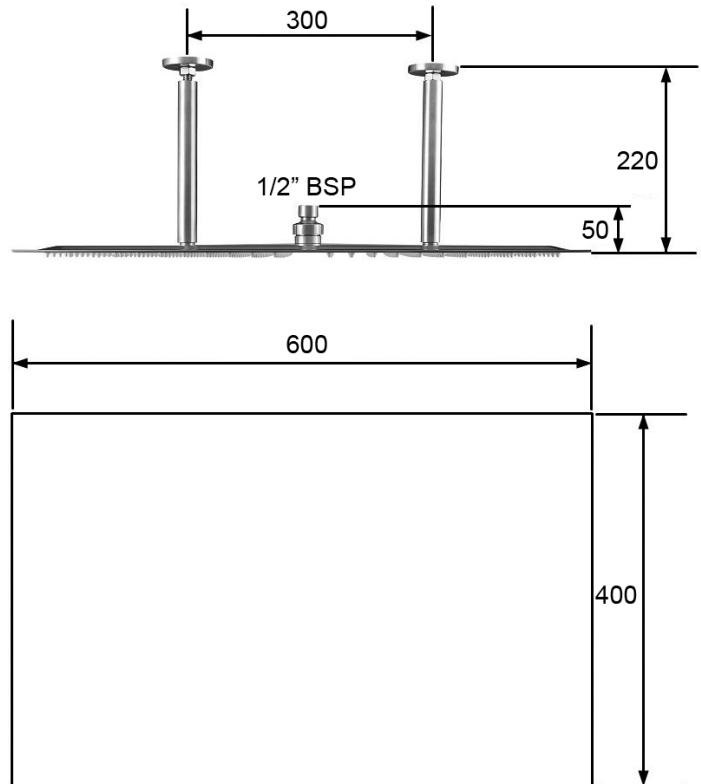

## CUSTOMER DATA SHEET - SHOWERS

SALES CODE: HEAD66

DESCRIPTION: Ceiling Mounted Shower Head 600X400mm

### PRODUCT DIMENSIONS

Length(mm)	Width (mm)	Height (mm)	Depth (mm)	Nett Wgt Kg
	400	220	600	7.8

### PACKAGING DIMENSIONS

Length (mm)	Width (mm)	Depth (mm)	Gross Wgt Kg
700	520	115	7.8

### OUTER BOX DIMENSIONS (If Applicable)

Length (mm)	Width (mm)	Height (mm)	Depth (mm)	Gross Wgt Kg
Barcode	5055369021307			