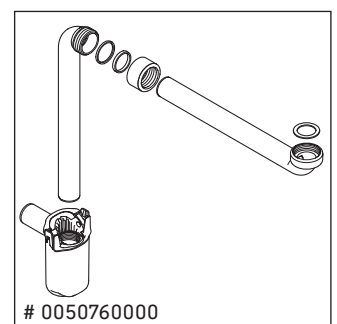

XSquare

XS 4161

Mounting instructions

Instructions for use

The bathroom furniture range complies with the standards and guidelines applicable at the time of delivery and is designed for use in bathrooms. Direct contact with water should be avoided, for example, when showering.