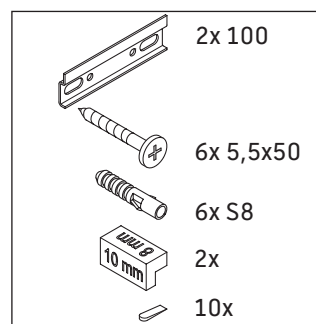

XSquare

XS 4161

Mounting instructions

Instructions for use

The bathroom furniture range complies with the standards and guidelines applicable at the time of delivery and is designed for use in bathrooms. Direct contact with water should be avoided, for example, when showering.