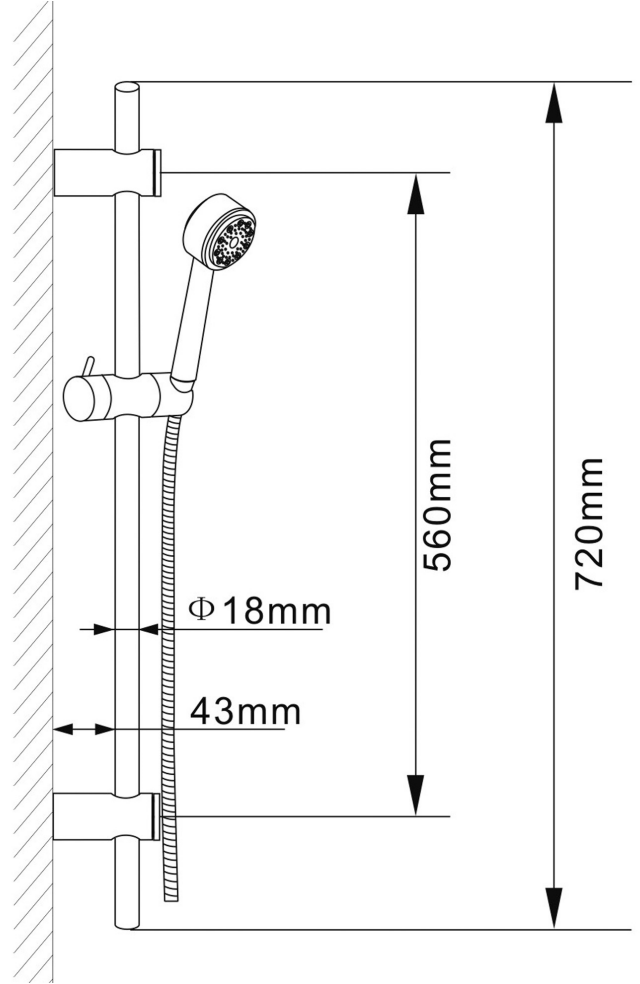

CUSTOMER DATA SHEET - SHOWERS

SALES CODE: A3064

DESCRIPTION: Multi Function Water Saving Shower Kit

PRODUCT DIMENSIONS

Length(mm)	Width (mm)	Height (mm)	Depth (mm)	Nett Wgt Kg
		720		1.7

PACKAGING DIMENSIONS

Length (mm)	Width (mm)	Depth (mm)	Gross Wgt Kg
725	154	95	1.7

PACKAGING DATA

Box Colour	White Cardboard Box		
Box Qty	1	Label Colour	White Label
Label Size	100 x 50	Label Qty	2

OUTER BOX DIMENSIONS (If Applicable)

Length (mm)	Width (mm)	Height (mm)	Depth (mm)	Gross Wgt Kg
	745	500	340	
Barcode	5055369044320			

PRODUCT DETAILS

Coutry of Origin	United Kingdom										
Fitting Instruction	No										
Product Material	Brass/ABS										
Mount Type	Surface, Wall										
Outlet Elbow Supplied	Yes										
Easy Clean	Yes										
Head Included	No										
Handset Included	Yes										
Body Jets Included	No										
No of Body Jets	Not Applicable										
Operating Pressure (bar)	0.1										
Valve/Cartridge Type	Not Applicable										
Flow Rates (L/min)	0.1 bar	N/A	0.5 bar	N/A	1 bar	N/A	2 bar	N/A	3 bar	N/A	
TMV2 Approved	No			Approval No.			N/A				
TMV3 Approved	No			Approval No.			N/A				
WRAS Approved	No			Approval No.			N/A				
Head Function	Not Applicable										
Handset Function	Multiple Settings										
Body Jet Info	Not Applicable										
Pipe Size	15 mm (1/2" Bsp)										
Pipe Centres	N/A										
Colour/Finish	Chrome										
Hose Included	Yes										