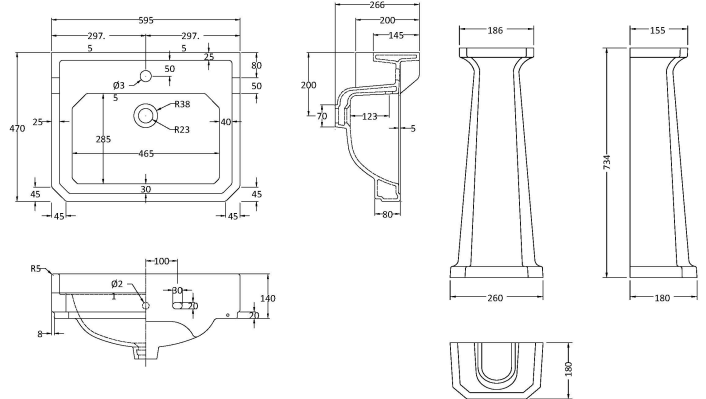

CUSTOMER DATA SHEET

SALES CODE: Ccr027

DESCRIPTION: 600mm 1Th Basin & Comfort Height Ped

PACKAGING DETAILS

Barcode

5056211818557