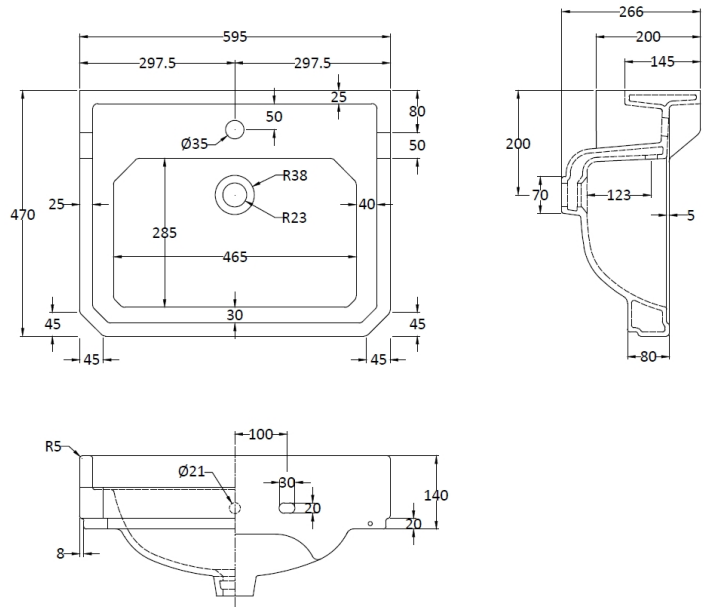

CUSTOMER DATA SHEET - CERAMICS

SALES CODE: NCS853

DESCRIPTION: Comfort Height Full Pedestal

PRODUCT DIMENSIONS

Height (mm)	Width (mm)	Depth (mm)	Nett Wgt Kg
734	260	180	11.5

PACKAGING DIMENSIONS

Height (mm)	Width (mm)	Depth (mm)	Gross Wgt Kg
140	285	715	12

Fixing Supplied	No
-----------------	----

CUSTOMER DATA SHEET

SALES CODE: Ccr027

DESCRIPTION: 600mm 1Th Basin & Comfort Height Ped

PACKAGING DETAILS

Barcode

5056211818557

CUSTOMER DATA SHEET - CERAMICS

SALES CODE: NCS882A

DESCRIPTION: 595mm Basin 1Th

PRODUCT DIMENSIONS

Height (mm)	Width (mm)	Depth (mm)	Nett Wgt Kg
266	595	470	20.5

PACKAGING DIMENSIONS

Height (mm)	Width (mm)	Depth (mm)	Gross Wgt Kg
287	615	490	22.1