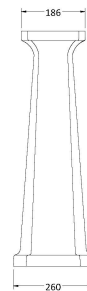

CUSTOMER DATA SHEET

SALES CODE: Ccr030

DESCRIPTION: 560mm 1Th Basin & Comfort Height Ped

PACKAGING DETAILS

Barcode

5056211818588