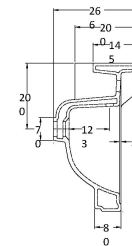

CUSTOMER DATA SHEET

SALES CODE: Ccr030

DESCRIPTION: 560mm 1Th Basin & Comfort Height Ped

PACKAGING DETAILS

Barcode

5056211818588