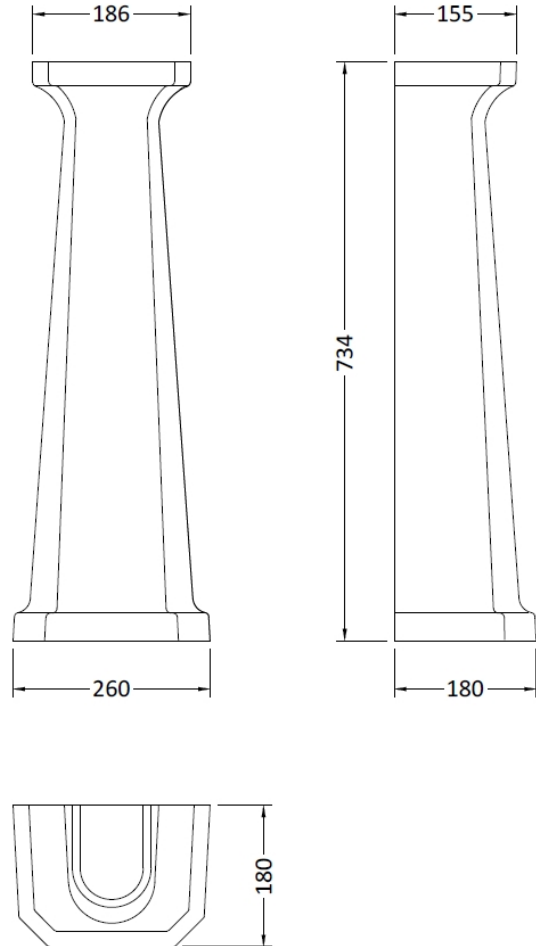

DESCRIPTION: 500mm Basin 1Th

PRODUCT DIMENSIONS

Height (mm)	Width (mm)	Depth (mm)	Nett Wgt Kg
223	500	350	12.5

PACKAGING DIMENSIONS

Height (mm)	Width (mm)	Depth (mm)	Gross Wgt Kg
287	515	490	13

PACKAGING DATA

BASINS

Tap Hole	One Taphole	Chain Stay Hole	No
Template	Not Required	Waste Type Req'd	Slotted
Overflow Incl.	Yes	Overflow Cover	Yes
Inner Bowl Depth	190mm		

GENERAL

Fixing Supplied	No
-----------------	----

CUSTOMER DATA SHEET - CERAMICS

SALES CODE: NCS853

DESCRIPTION: Comfort Height Full Pedestal

PRODUCT DIMENSIONS

Height (mm)	Width (mm)	Depth (mm)	Nett Wgt Kg
734	260	180	11.5

PACKAGING DIMENSIONS

Height (mm)	Width (mm)	Depth (mm)	Gross Wgt Kg
140	285	715	12