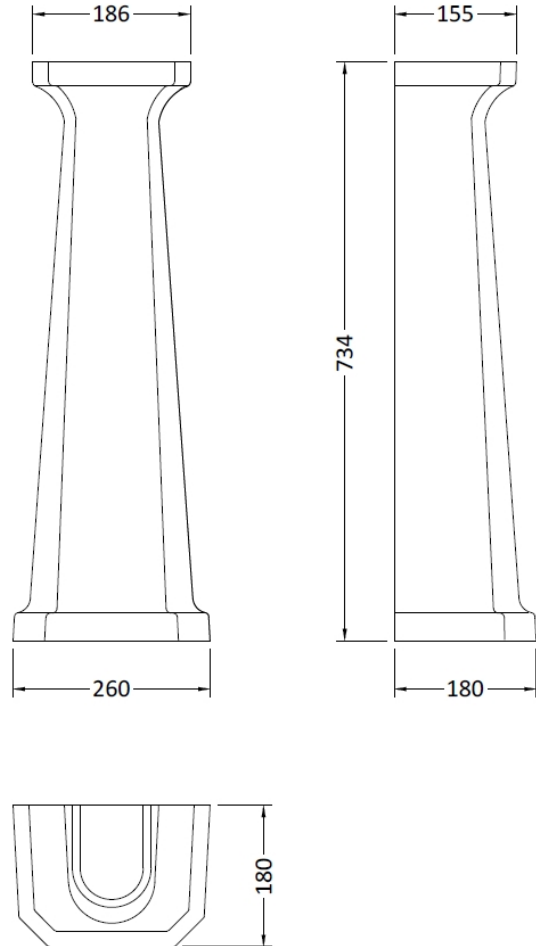

CUSTOMER DATA SHEET - CERAMICS

SALES CODE: NCS853

DESCRIPTION: Comfort Height Full Pedestal

PRODUCT DIMENSIONS

Height (mm)	Width (mm)	Depth (mm)	Nett Wgt Kg
734	260	180	11.5

PACKAGING DIMENSIONS

Height (mm)	Width (mm)	Depth (mm)	Gross Wgt Kg
140	285	715	12

BASINS

Tap Hole	One Taphole	Chain Stay Hole	No
Template	Not Required	Waste Type Req'd	Slotted
Overflow Incl.	Yes	Overflow Cover	Yes
Inner Bowl Depth	295mm		

GENERAL

Fixing Supplied	No
-----------------	----