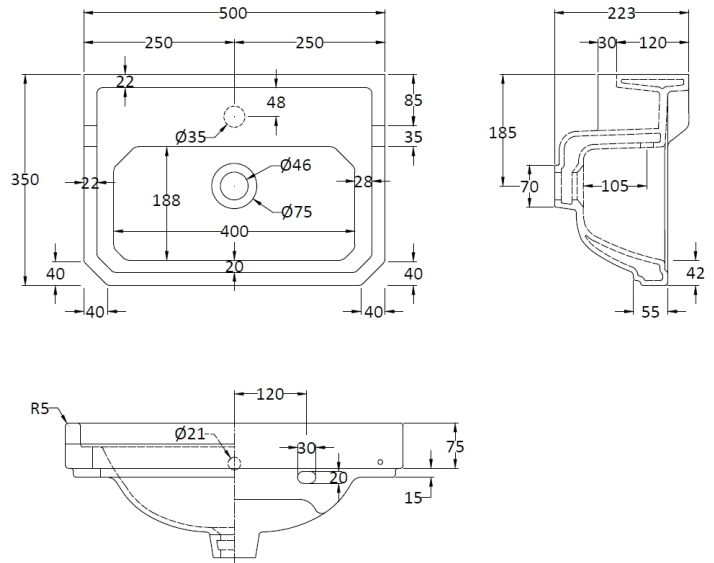

CUSTOMER DATA SHEET

SALES CODE: Ccr032

DESCRIPTION: 500mm 1Th Basin & Comfort Height Ped

PACKAGING DETAILS

Barcode

5056211818601

CUSTOMER DATA SHEET - CERAMICS

SALES CODE: NCS885A

DESCRIPTION: 500mm Basin 1Th

PRODUCT DIMENSIONS

Height (mm)	Width (mm)	Depth (mm)	Nett Wgt Kg
223	500	350	12.5

PACKAGING DIMENSIONS

Height (mm)	Width (mm)	Depth (mm)	Gross Wgt Kg
287	515	490	13

PACKAGING DATA

Box Colour	Brown Cardboard Box - Printed		
Box Qty	1	Label Colour	Not Applicable
Label Size	100 x 50	Label Qty	0

OUTER BOX DIMENSIONS (If Applicable)

Height (mm)	Width (mm)	Depth (mm)	Gross Wgt Kg
Barcode		5055369040056	

CUSTOMER DATA SHEET - CERAMICS

SALES CODE: NCS853

DESCRIPTION: Comfort Height Full Pedestal

PRODUCT DIMENSIONS

Height (mm)	Width (mm)	Depth (mm)	Nett Wgt Kg
734	260	180	11.5

PACKAGING DIMENSIONS

Height (mm)	Width (mm)	Depth (mm)	Gross Wgt Kg
140	285	715	12