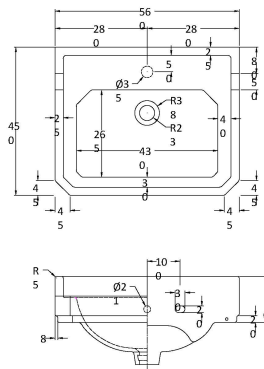

CUSTOMER DATA SHEET - CERAMICS

SALES CODE: NCS853

DESCRIPTION: Comfort Height Full Pedestal

PRODUCT DIMENSIONS

Height (mm)	Width (mm)	Depth (mm)	Nett Wgt Kg
734	260	180	11.5

PACKAGING DIMENSIONS

Height (mm)	Width (mm)	Depth (mm)	Gross Wgt Kg
140	285	715	12

BASINS

Tap Hole	Not Applicable	Chain Stay Hole	Not Applicable
Template	Not Applicable	Waste Type Req'd	Not Applicable
Overflow Incl.	Not Applicable	Overflow Cover	Not Applicable
Inner Bowl Depth	N/A		

GENERAL

Fixing Supplied	No
-----------------	----

CUSTOMER DATA SHEET

SALES CODE: Ccr030

DESCRIPTION: 560mm 1Th Basin & Comfort Height Ped

PACKAGING DETAILS

Barcode

5056211818588

CUSTOMER DATA SHEET - CERAMICS

SALES CODE: NCS884A

DESCRIPTION: 560mm Basin 1Th

PRODUCT DIMENSIONS

Height (mm)	Width (mm)	Depth (mm)	Nett Wgt Kg
266	560	450	16.7

PACKAGING DIMENSIONS

Height (mm)	Width (mm)	Depth (mm)	Gross Wgt Kg
287	575	490	17.5