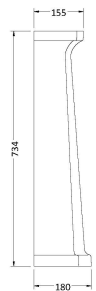

CUSTOMER DATA SHEET

SALES CODE: Ccr030

DESCRIPTION: 560mm 1Th Basin & Comfort Height Ped

PACKAGING DETAILS

Barcode

5056211818588