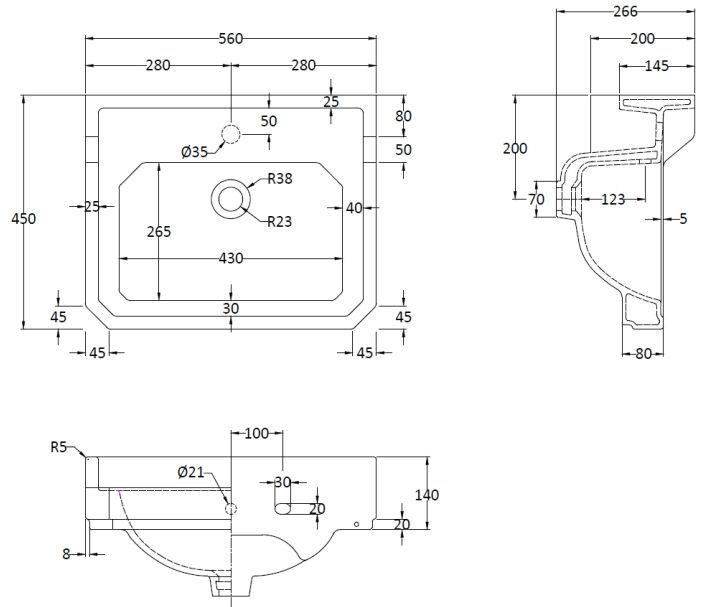

CUSTOMER DATA SHEET - CERAMICS

SALES CODE: NCS853

DESCRIPTION: Comfort Height Full Pedestal

PRODUCT DIMENSIONS

Height (mm)	Width (mm)	Depth (mm)	Nett Wgt Kg
734	260	180	11.5

PACKAGING DIMENSIONS

Height (mm)	Width (mm)	Depth (mm)	Gross Wgt Kg
140	285	715	12

Fixing Supplied	No
-----------------	----

CUSTOMER DATA SHEET

SALES CODE: Ccr030

DESCRIPTION: 560mm 1Th Basin & Comfort Height Ped

PACKAGING DETAILS

Barcode

5056211818588

CUSTOMER DATA SHEET - CERAMICS

SALES CODE: NCS884A

DESCRIPTION: 560mm Basin 1Th

PRODUCT DIMENSIONS

Height (mm)	Width (mm)	Depth (mm)	Nett Wgt Kg
266	560	450	16.7

PACKAGING DIMENSIONS

Height (mm)	Width (mm)	Depth (mm)	Gross Wgt Kg
287	575	490	17.5