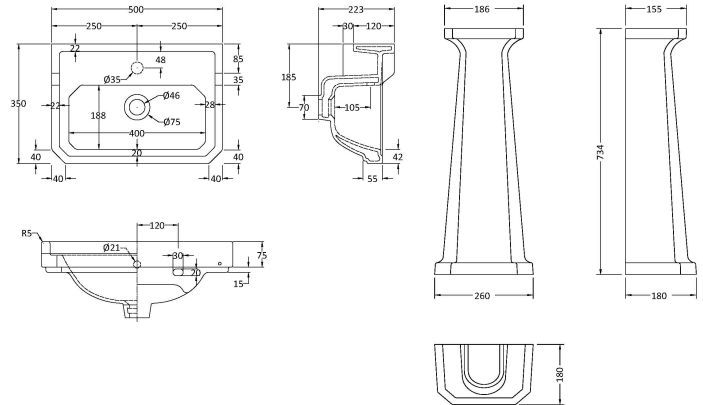

CUSTOMER DATA SHEET

SALES CODE: Ccr032

DESCRIPTION: 500mm 1Th Basin & Comfort Height Ped

PACKAGING DETAILS

Barcode

5056211818601

CUSTOMER DATA SHEET - CERAMICS

SALES CODE: NCS885A

DESCRIPTION: 500mm Basin 1Th

PRODUCT DIMENSIONS

Height (mm)	Width (mm)	Depth (mm)	Nett Wgt Kg
223	500	350	12.5

PACKAGING DIMENSIONS

Height (mm)	Width (mm)	Depth (mm)	Gross Wgt Kg
287	515	490	13

PACKAGING DATA

Box Colour	Brown Cardboard Box - Printed		
Box Qty	1	Label Colour	Not Applicable
Label Size	100 x 50	Label Qty	0

OUTER BOX DIMENSIONS (If Applicable)

Height (mm)	Width (mm)	Depth (mm)	Gross Wgt Kg
Barcode		5055369040056	

CUSTOMER DATA SHEET - CERAMICS

SALES CODE: NCS853

DESCRIPTION: Comfort Height Full Pedestal

PRODUCT DIMENSIONS

Height (mm)	Width (mm)	Depth (mm)	Nett Wgt Kg
734	260	180	11.5

PACKAGING DIMENSIONS

Height (mm)	Width (mm)	Depth (mm)	Gross Wgt Kg
140	285	715	12