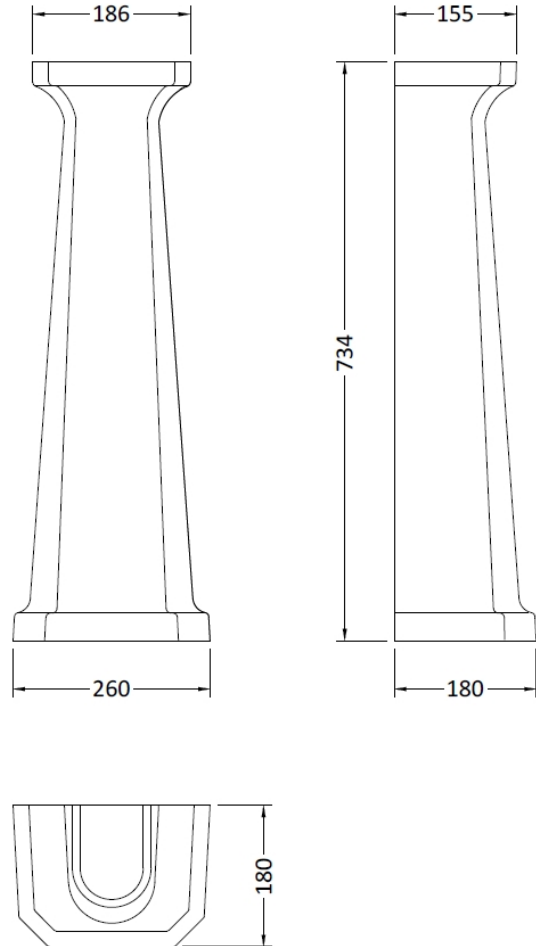

CUSTOMER DATA SHEET - CERAMICS

SALES CODE: NCS853

DESCRIPTION: Comfort Height Full Pedestal

PRODUCT DIMENSIONS

Height (mm)	Width (mm)	Depth (mm)	Nett Wgt Kg
734	260	180	11.5

PACKAGING DIMENSIONS

Height (mm)	Width (mm)	Depth (mm)	Gross Wgt Kg
140	285	715	12

BASINS

Tap Hole	One Taphole	Chain Stay Hole	No
Template	Not Required	Waste Type Req'd	Slotted
Overflow Incl.	Yes	Overflow Cover	Yes
Inner Bowl Depth	265mm		

GENERAL

Fixing Supplied	No
-----------------	----