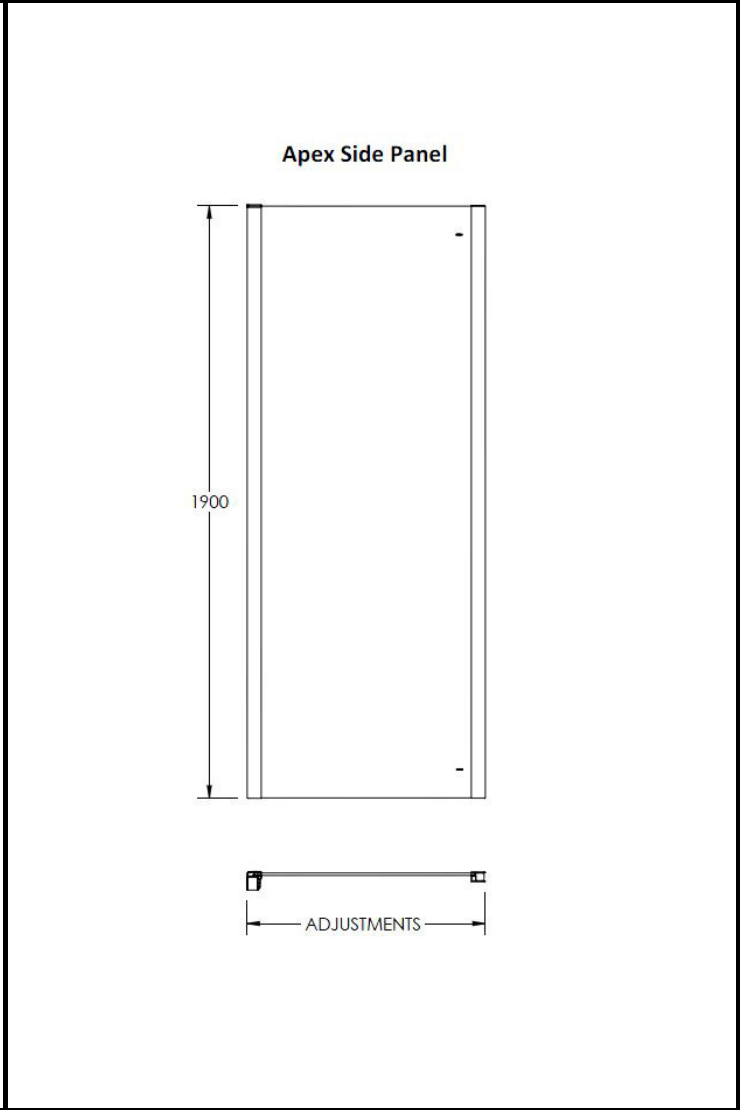

CUSTOMER DATA SHEET - ENCLOSURES

SALES CODE: M80EP-E8

DESCRIPTION: 800 Side Panel 8mm

PRODUCT DIMENSIONS

Height (mm)	Width (mm)	Depth (mm)	Nett Wgt Kg
1900	790	31	31.4

PACKAGING DIMENSIONS

Height (mm)	Width (mm)	Length (mm)	Gross Wgt Kg
1960	810	95	31.4

PACKAGING DATA

Box Colour	Brown Cardboard Box - Printed		
Box Qty	1	Label Colour	Not Applicable
Label Size	100 x 50	Label Qty	0

OUTER BOX DIMENSIONS (If Applicable)

Height (mm)	Width (mm)	Depth (mm)	Length (mm)	Gross Wgt Kg
Barcode	5055369080663			

PRODUCT DETAILS

Country of Origin	China
Fitting Instruction	Yes
Profile Material	Aluminium
Adjustments (mm)	765mm - 790mm
Swing In Dim (mm)	N/A
Radius (mm)	Not Applicable
Easy Fit	No
Handle Style	Not Applicable
Enclosure Design	Semi-Frameless
Support Bar Inc'	Support Bar Not Included

CUSTOMER DATA SHEET - ENCLOSURES

SALES CODE: M90EP-E8	DESCRIPTION: 900 Side Panel 8mm
-----------------------------	--

PRODUCT DIMENSIONS			
Height (mm)	Width (mm)	Depth (mm)	Nett Wgt Kg
1900	890	31	35.1