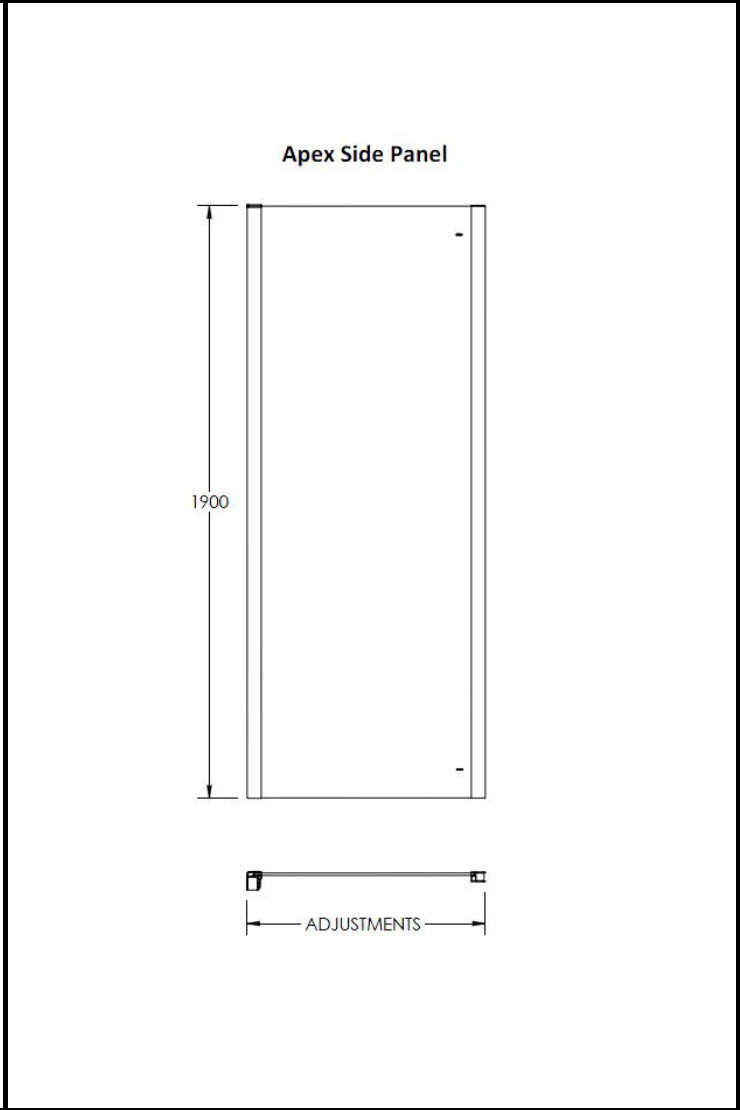

CUSTOMER DATA SHEET - ENCLOSURES

SALES CODE: M70EP-E8	DESCRIPTION: 700 Side Panel 8mm
-----------------------------	--

PRODUCT DIMENSIONS			
Height (mm)	Width (mm)	Depth (mm)	Nett Wgt Kg
1900	690	31	28.1

PACKAGING DIMENSIONS			
Height (mm)	Width (mm)	Length (mm)	Gross Wgt Kg
80	700	1900	28.1

PACKAGING DATA			
Box Colour	Brown Cardboard Box - Printed		
Box Qty	1	Label Colour	Not Applicable
Label Size	100 x 50	Label Qty	0

OUTER BOX DIMENSIONS (If Applicable)				
Height (mm)	Width (mm)	Depth (mm)	Length (mm)	Gross Wgt Kg
Barcode	5055369080649			

PRODUCT DETAILS	
Country of Origin	China
Fitting Instruction	Yes
Profile Material	Aluminium
Adjustments (mm)	665mm - 690mm
Swing In Dim (mm)	N/A
Radius (mm)	Not Applicable
Easy Fit	No
Handle Style	Not Applicable
Enclosure Design	Semi-Frameless
Support Bar Inc'	Support Bar Not Included
CE Approval	Yes
Profile Finish	Polished Chrome
Entry Width (mm)	N/A
Swing Out Dim (mm)	N/A
Glass Thickness (mm)	8
Easy Clean	Yes
Handle Material	Not Applicable
Wheel Type	Not Applicable
Extras	Screw Cover Strip

CUSTOMER DATA SHEET - ENCLOSURES

SALES CODE: M76EP-E8

DESCRIPTION: 760 Side Panel 8mm

PRODUCT DIMENSIONS			
Height (mm)	Width (mm)	Depth (mm)	Nett Wgt Kg
1900	750	31	30.3

PACKAGING DIMENSIONS			
Height (mm)	Width (mm)	Length (mm)	Gross Wgt Kg
1960	770	95	30.3