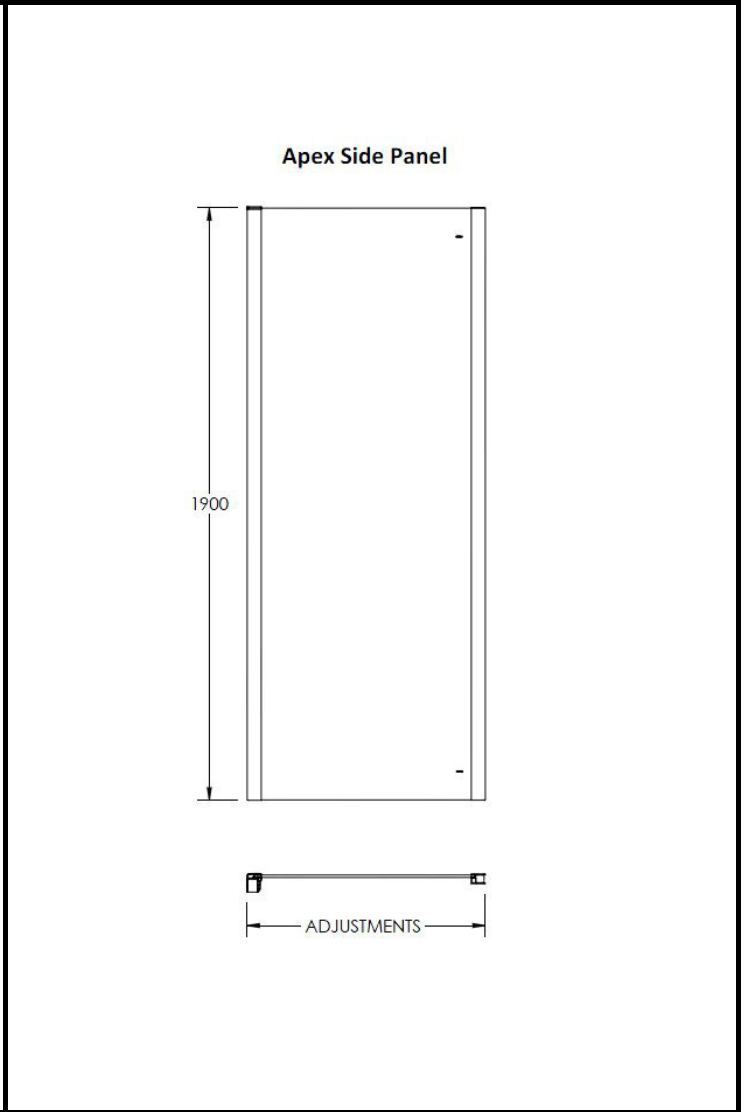

OUTER BOX DIMENSIONS (If Applicable)				
Height (mm)	Width (mm)	Depth (mm)	Length (mm)	Gross Wgt Kg
Barcode	5055369080649			

PRODUCT DETAILS	
Country of Origin	China
Fitting Instruction	Yes
Profile Material	Aluminium
Adjustments (mm)	665mm - 690mm
Swing In Dim (mm)	N/A
Radius (mm)	Not Applicable
Easy Fit	No
Handle Style	Not Applicable
Enclosure Design	Semi-Frameless
Support Bar Inc'	Support Bar Not Included
CE Approval	Yes
Profile Finish	Polished Chrome
Entry Width (mm)	N/A
Swing Out Dim (mm)	N/A
Glass Thickness (mm)	8
Easy Clean	Yes
Handle Material	Not Applicable
Wheel Type	Not Applicable
Extras	Screw Cover Strip

CUSTOMER DATA SHEET - ENCLOSURES

SALES CODE: M76EP-E8

DESCRIPTION: 760 Side Panel 8mm

PRODUCT DIMENSIONS			
Height (mm)	Width (mm)	Depth (mm)	Nett Wgt Kg
1900	750	31	30.3

PACKAGING DIMENSIONS			
Height (mm)	Width (mm)	Length (mm)	Gross Wgt Kg
1960	770	95	30.3

PACKAGING DATA			
Box Colour	Brown Cardboard Box - Printed		
Box Qty	1	Label Colour	Not Applicable
Label Size	100 x 50	Label Qty	0

OUTER BOX DIMENSIONS (If Applicable)				
Height (mm)	Width (mm)	Depth (mm)	Length (mm)	Gross Wgt Kg
Barcode	5055369080656			

CUSTOMER DATA SHEET - ENCLOSURES

SALES CODE: M80EP-E8

DESCRIPTION: 800 Side Panel 8mm

PRODUCT DIMENSIONS

Height (mm)	Width (mm)	Depth (mm)	Nett Wgt Kg
1900	790	31	31.4

PACKAGING DIMENSIONS

Height (mm)	Width (mm)	Length (mm)	Gross Wgt Kg
1960	810	95	31.4