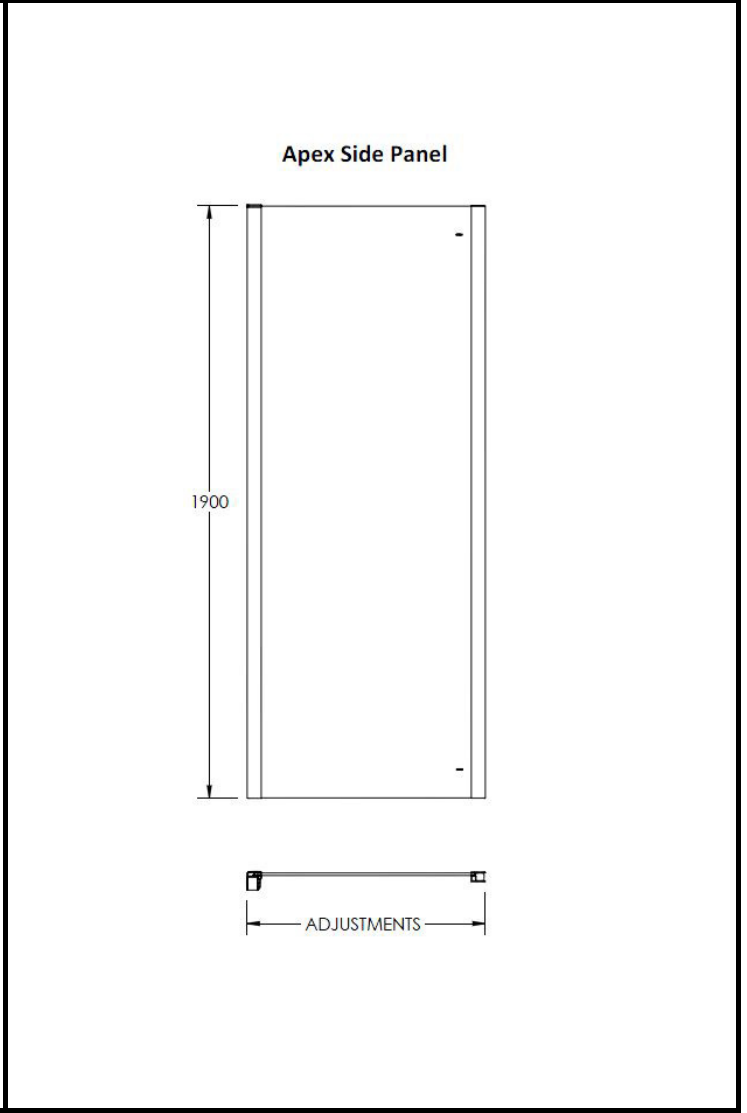

CUSTOMER DATA SHEET - ENCLOSURES

SALES CODE: M90EP-E8	DESCRIPTION: 900 Side Panel 8mm
-----------------------------	--

PRODUCT DIMENSIONS			
Height (mm)	Width (mm)	Depth (mm)	Nett Wgt Kg
1900	890	31	35.1

PACKAGING DIMENSIONS			
Height (mm)	Width (mm)	Length (mm)	Gross Wgt Kg
90	920	1940	35.1

PACKAGING DATA			
Box Colour	Brown Cardboard Box - Printed		
Box Qty	1	Label Colour	Not Applicable
Label Size	100 x 50	Label Qty	0

OUTER BOX DIMENSIONS (If Applicable)				
Height (mm)	Width (mm)	Depth (mm)	Length (mm)	Gross Wgt Kg
Barcode	5055369080670			

PRODUCT DETAILS	
Country of Origin	China
Fitting Instruction	Yes
Profile Material	Aluminium
Adjustments (mm)	865mm - 890mm
Swing In Dim (mm)	N/A
Radius (mm)	Not Applicable
Easy Fit	No
Handle Style	Not Applicable
Enclosure Design	Semi-Frameless
Support Bar Inc'	Support Bar Not Included
CE Approval	Yes
Profile Finish	Polished Chrome
Entry Width (mm)	N/A
Swing Out Dim (mm)	N/A
Glass Thickness (mm)	8
Easy Clean	Yes
Handle Material	Not Applicable
Wheel Type	Not Applicable
Extras	Screw Cover Strip

CUSTOMER DATA SHEET - ENCLOSURES

SALES CODE: M10EP-E8

DESCRIPTION: 1000 Side Panel 8mm

PRODUCT DIMENSIONS			
Height (mm)	Width (mm)	Depth (mm)	Nett Wgt Kg
1900	990	31	40.6

PACKAGING DIMENSIONS			
Height (mm)	Width (mm)	Length (mm)	Gross Wgt Kg
1960	1010	95	40.6