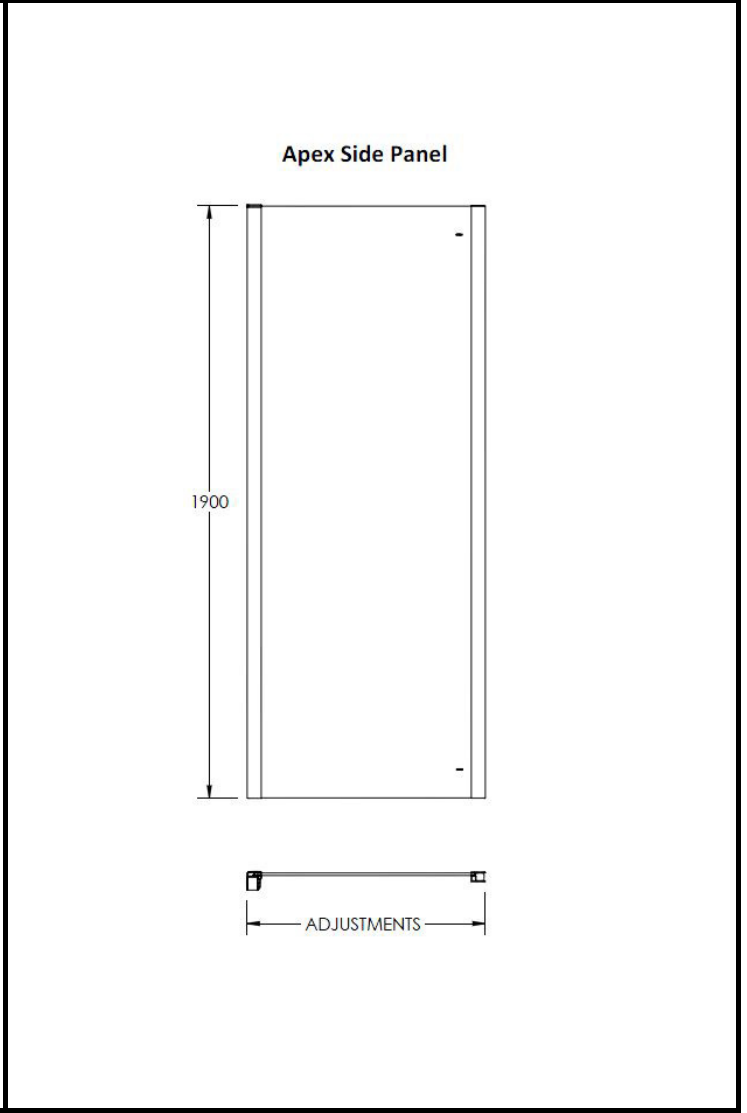

CUSTOMER DATA SHEET - ENCLOSURES

SALES CODE: M70EP-E8	DESCRIPTION: 700 Side Panel 8mm
-----------------------------	--

PRODUCT DIMENSIONS			
Height (mm)	Width (mm)	Depth (mm)	Nett Wgt Kg
1900	690	31	28.1

PACKAGING DIMENSIONS			
Height (mm)	Width (mm)	Length (mm)	Gross Wgt Kg
80	700	1900	28.1

PACKAGING DATA			
Box Colour	Brown Cardboard Box - Printed		
Box Qty	1	Label Colour	Not Applicable
Label Size	100 x 50	Label Qty	0

OUTER BOX DIMENSIONS (If Applicable)				
Height (mm)	Width (mm)	Depth (mm)	Length (mm)	Gross Wgt Kg
Barcode	5055369080649			

PRODUCT DETAILS	
Country of Origin	China
Fitting Instruction	Yes
Profile Material	Aluminium
Adjustments (mm)	665mm - 690mm
Swing In Dim (mm)	N/A
Radius (mm)	Not Applicable
Easy Fit	No
Handle Style	Not Applicable
Enclosure Design	Semi-Frameless
Support Bar Inc'	Support Bar Not Included
CE Approval	Yes
Profile Finish	Polished Chrome
Entry Width (mm)	N/A
Swing Out Dim (mm)	N/A
Glass Thickness (mm)	8
Easy Clean	Yes
Handle Material	Not Applicable
Wheel Type	Not Applicable
Extras	Screw Cover Strip

CUSTOMER DATA SHEET - ENCLOSURES

SALES CODE: M76EP-E8

DESCRIPTION: 760 Side Panel 8mm

PRODUCT DIMENSIONS			
Height (mm)	Width (mm)	Depth (mm)	Nett Wgt Kg
1900	750	31	30.3

PACKAGING DIMENSIONS			
Height (mm)	Width (mm)	Length (mm)	Gross Wgt Kg
1960	770	95	30.3