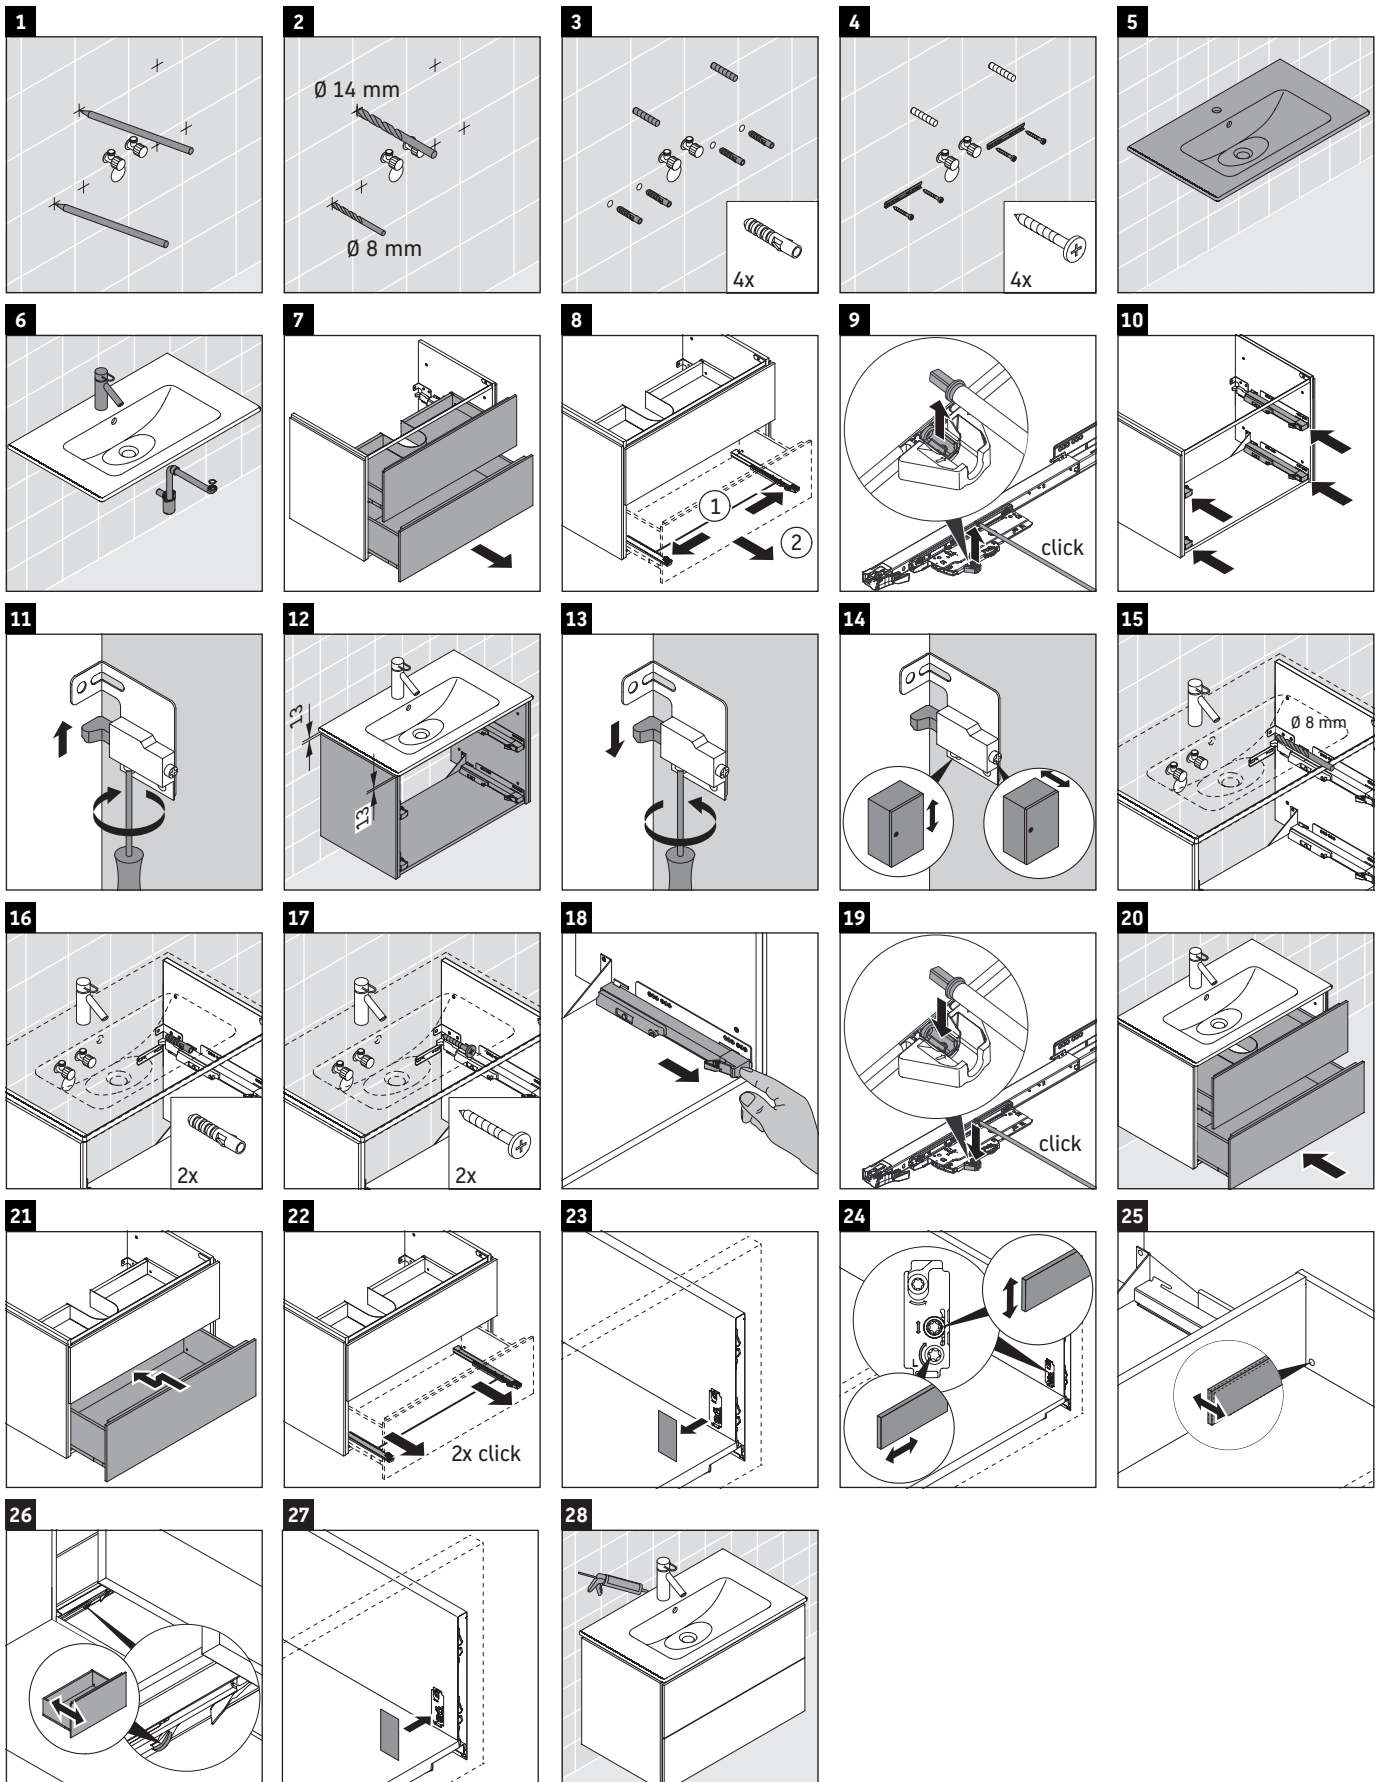

Best.-Nr. LC6256/16.11.1