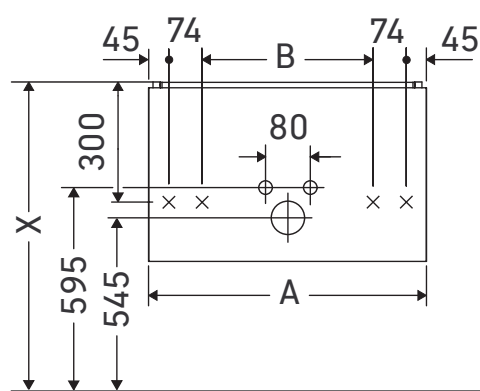

# L-Cube

## Montageanleitung

A	B	W	X
mm	mm	mm	mm
620	382	16	834

Me by Starck # 234263