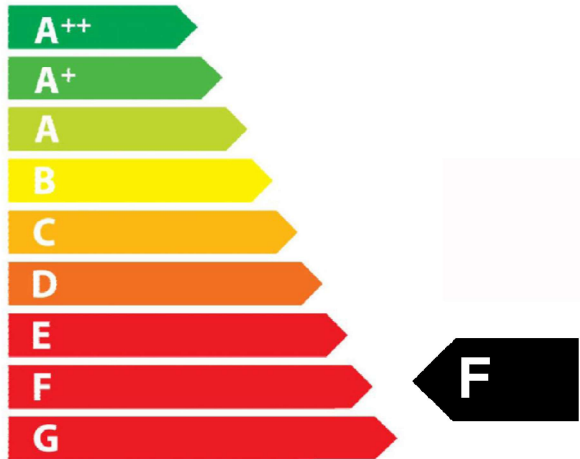

Richmond

Direct Heat Output 3.7 kW

Open fronted inset

Coal effect fuel bed

Manual or slide control

Plain black interior

Brass, black or silver trim and fret

ENERG
енергия · ενεργεια

FICC42SN

RICHMOND SC BRASS (A