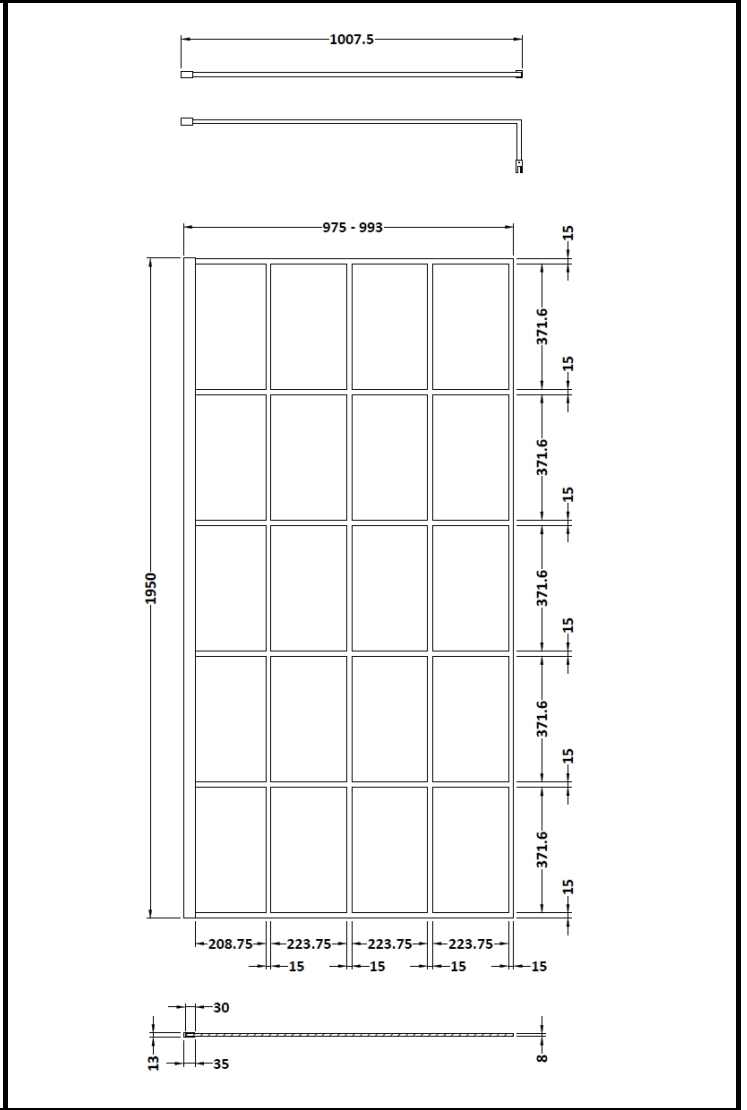

CUSTOMER DATA SHEET - ENCLOSURES

SALES CODE: WRSF10

DESCRIPTION: Framed Wetroom Screen 1000X1950x8mm

PRODUCT DIMENSIONS

Height (mm)	Width (mm)	Depth (mm)	Nett Wgt Kg
1950	1000	14	44.8

PACKAGING DIMENSIONS

Height (mm)	Width (mm)	Length (mm)	Gross Wgt Kg
60	1050	2070	44.8

PACKAGING DATA

Box Colour	Brown Cardboard Box - Printed		
Box Qty	1	Label Colour	Not Applicable
Label Size	x	Label Qty	0

OUTER BOX DIMENSIONS (If Applicable)

Height (mm)	Width (mm)	Depth (mm)	Length (mm)	Gross Wgt Kg
Barcode	5056211806929			

PRODUCT DETAILS

Country of Origin	China
Fitting Instruction	No
Profile Material	Aluminium
Adjustments (mm)	975mm - 993mm
Swing In Dim (mm)	N/A
Radius (mm)	Not Applicable
Easy Fit	No
Handle Style	Not Applicable
Enclosure Design	Frameless
Support Bar Inc'	Support Bar Included

CE Approval	Yes
Profile Finish	Matt Black
Entry Width (mm)	N/A
Swing Out Dim (mm)	N/A
Glass Thickness (mm)	8
Easy Clean	No
Handle Material	Not Applicable
Wheel Type	Not Applicable
Extras	None