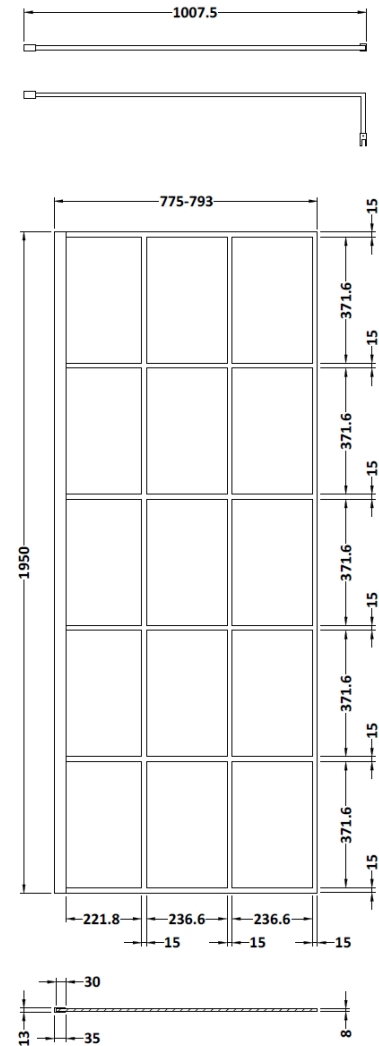

### PRODUCT DIMENSIONS

Height (mm)	Width (mm)	Depth (mm)	Nett Wgt Kg
1950	700	14	31.1

### PRODUCT DIMENSIONS

Height (mm)	Width (mm)	Depth (mm)	Nett Wgt Kg
1950	760	14	34.2

### OUTER BOX DIMENSIONS (If Applicable)

Height (mm)	Width (mm)	Depth (mm)	Length (mm)	Gross Wgt Kg
Barcode	5056211806899			

### PRODUCT DIMENSIONS

Height (mm)	Width (mm)	Depth (mm)	Nett Wgt Kg
1950	800	14	35.9