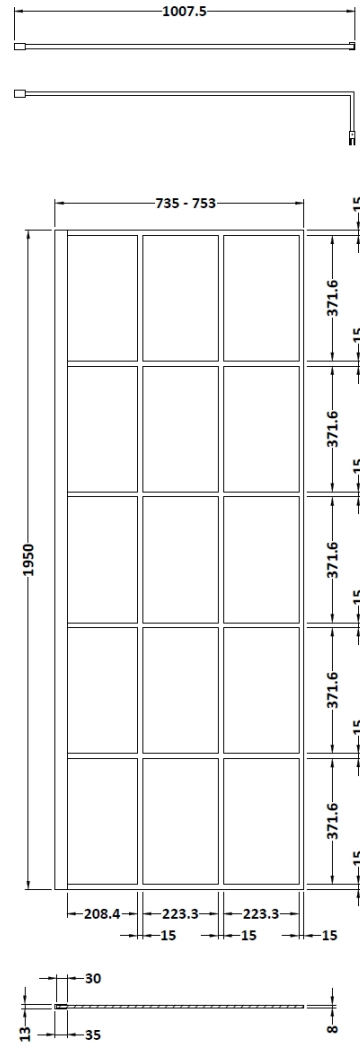

### PRODUCT DIMENSIONS

Height (mm)	Width (mm)	Depth (mm)	Nett Wgt Kg
1950	700	14	31.1

### PACKAGING DIMENSIONS

Height (mm)	Width (mm)	Length (mm)	Gross Wgt Kg
60	750	2070	31.1

### OUTER BOX DIMENSIONS (If Applicable)

Height (mm)	Width (mm)	Depth (mm)	Length (mm)	Gross Wgt Kg
Barcode	5056211806882			

### PRODUCT DIMENSIONS

Height (mm)	Width (mm)	Depth (mm)	Nett Wgt Kg
1950	760	14	34.2