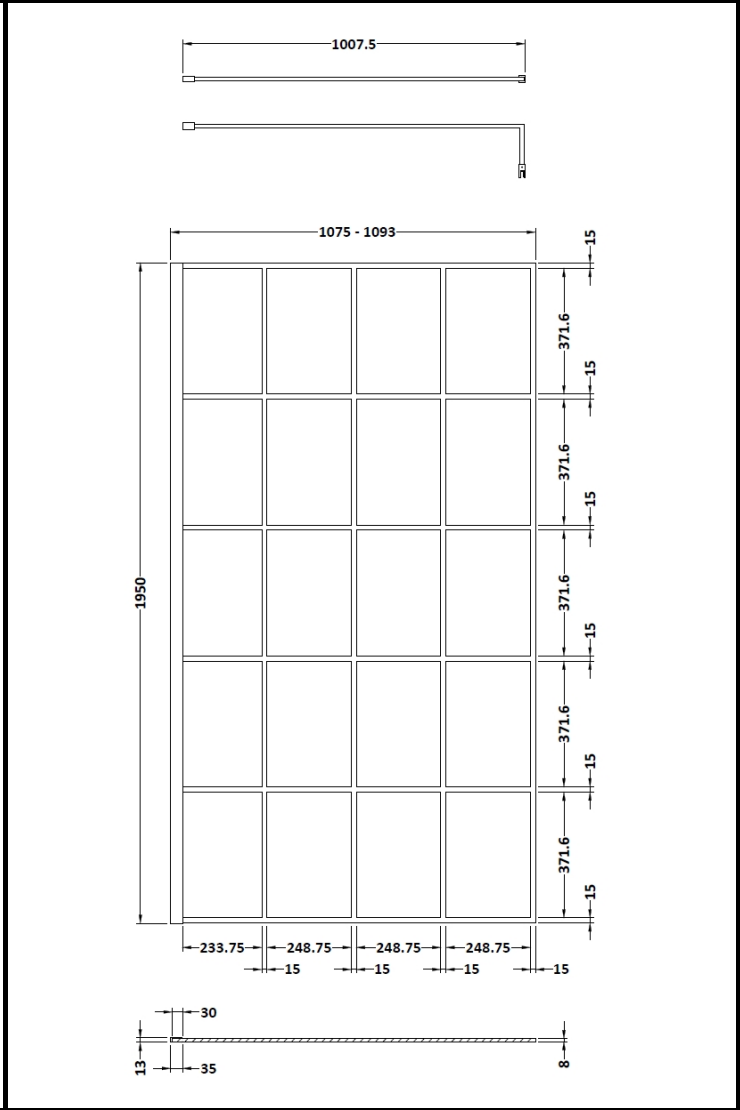

CUSTOMER DATA SHEET - ENCLOSURES

SALES CODE: WRSF11	DESCRIPTION: 1100 Wetroom Screen Inc' Supp Bar Black

PRODUCT DIMENSIONS			
Height (mm)	Width (mm)	Depth (mm)	Nett Wgt Kg
1950	1100	14	48.8

PACKAGING DIMENSIONS			
Height (mm)	Width (mm)	Length (mm)	Gross Wgt Kg
60	1150	2070	48.8

PACKAGING DATA			
Box Colour			
Box Qty	1	Label Colour	
Label Size	x	Label Qty	

OUTER BOX DIMENSIONS (If Applicable)				
Height (mm)	Width (mm)	Depth (mm)	Length (mm)	Gross Wgt Kg
Barcode				

PRODUCT DETAILS	
Country of Origin	China
Fitting Instruction	No
Profile Material	Aluminium
Adjustments (mm)	980mm - 1100mm
Swing In Dim (mm)	N/A
Radius (mm)	Not Applicable
Easy Fit	No
Handle Style	Not Applicable
Enclosure Design	Frameless
Support Bar Inc'	Support Bar Included
CE Approval	Yes
Profile Finish	Matt Black
Entry Width (mm)	N/A
Swing Out Dim (mm)	N/A
Glass Thickness (mm)	8
Easy Clean	No
Handle Material	Not Applicable
Wheel Type	Not Applicable
Extras	None