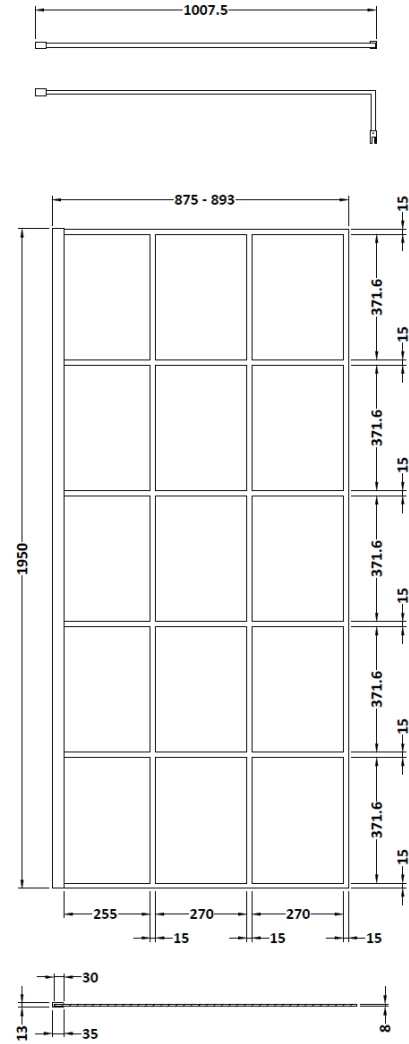

### PRODUCT DIMENSIONS

Height (mm)	Width (mm)	Depth (mm)	Nett Wgt Kg
1950	760	14	34.2

### PRODUCT DIMENSIONS

Height (mm)	Width (mm)	Depth (mm)	Nett Wgt Kg
1950	800	14	35.9

### OUTER BOX DIMENSIONS (If Applicable)

Height (mm)	Width (mm)	Depth (mm)	Length (mm)	Gross Wgt Kg
Barcode	5056211806905			

### PRODUCT DIMENSIONS

Height (mm)	Width (mm)	Depth (mm)	Nett Wgt Kg
1950	900	14	40.3