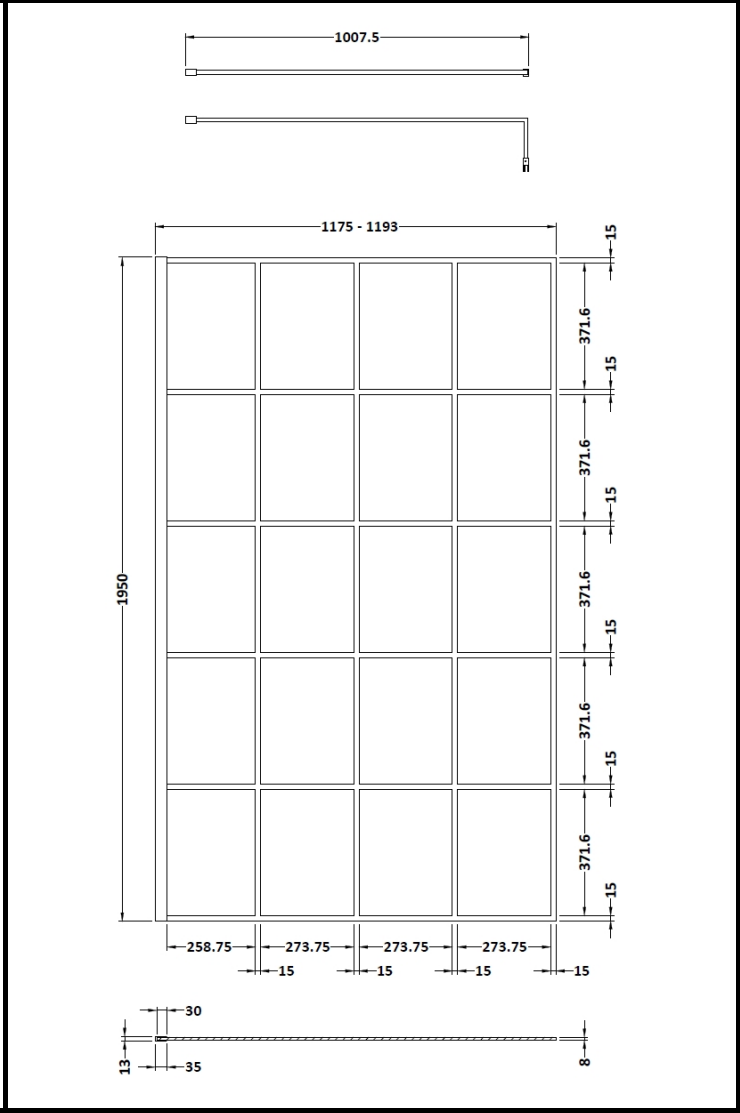

CUSTOMER DATA SHEET - ENCLOSURES

SALES CODE: WRSF12	DESCRIPTION: Framed Wetroom Screen 1200X1950x8mm

PRODUCT DIMENSIONS			
Height (mm)	Width (mm)	Depth (mm)	Nett Wgt Kg
1950	1200	14	53.2

PACKAGING DIMENSIONS			
Height (mm)	Width (mm)	Length (mm)	Gross Wgt Kg
60	1250	2070	53.2

PACKAGING DATA			
Box Colour	Brown Cardboard Box - Printed		
Box Qty	1	Label Colour	Not Applicable
Label Size	x	Label Qty	0

OUTER BOX DIMENSIONS (If Applicable)				
Height (mm)	Width (mm)	Depth (mm)	Length (mm)	Gross Wgt Kg
Barcode	5056211806943			

PRODUCT DETAILS	
Country of Origin	China
Fitting Instruction	No
Profile Material	Aluminium
Adjustments (mm)	1175mm - 1193mm
Swing In Dim (mm)	N/A
Radius (mm)	Not Applicable
Easy Fit	No
Handle Style	Not Applicable
Enclosure Design	Frameless
Support Bar Inc'	Support Bar Included
CE Approval	Yes
Profile Finish	Matt Black
Entry Width (mm)	N/A
Swing Out Dim (mm)	N/A
Glass Thickness (mm)	8
Easy Clean	No
Handle Material	Not Applicable
Wheel Type	Not Applicable
Extras	None