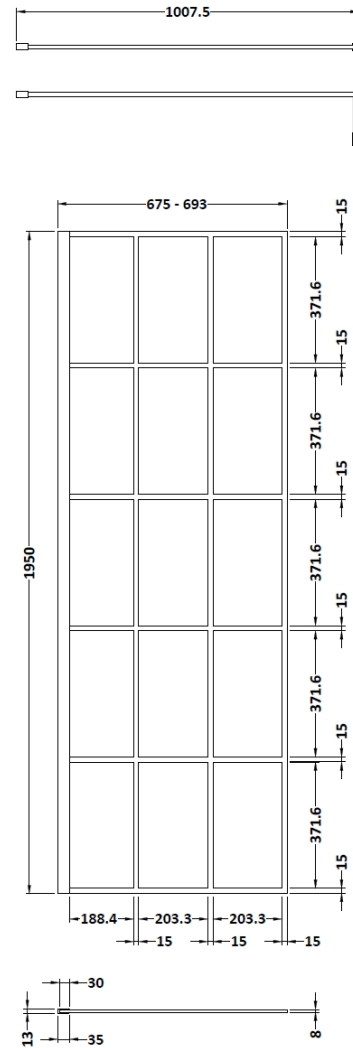

### PRODUCT DIMENSIONS

Height (mm)	Width (mm)	Depth (mm)	Nett Wgt Kg
1950	700	14	31.1

### PACKAGING DIMENSIONS

Height (mm)	Width (mm)	Length (mm)	Gross Wgt Kg
60	750	2070	31.1

### OUTER BOX DIMENSIONS (If Applicable)

Height (mm)	Width (mm)	Depth (mm)	Length (mm)	Gross Wgt Kg
Barcode	5056211806882			

### PRODUCT DIMENSIONS

Height (mm)	Width (mm)	Depth (mm)	Nett Wgt Kg
1950	760	14	34.2