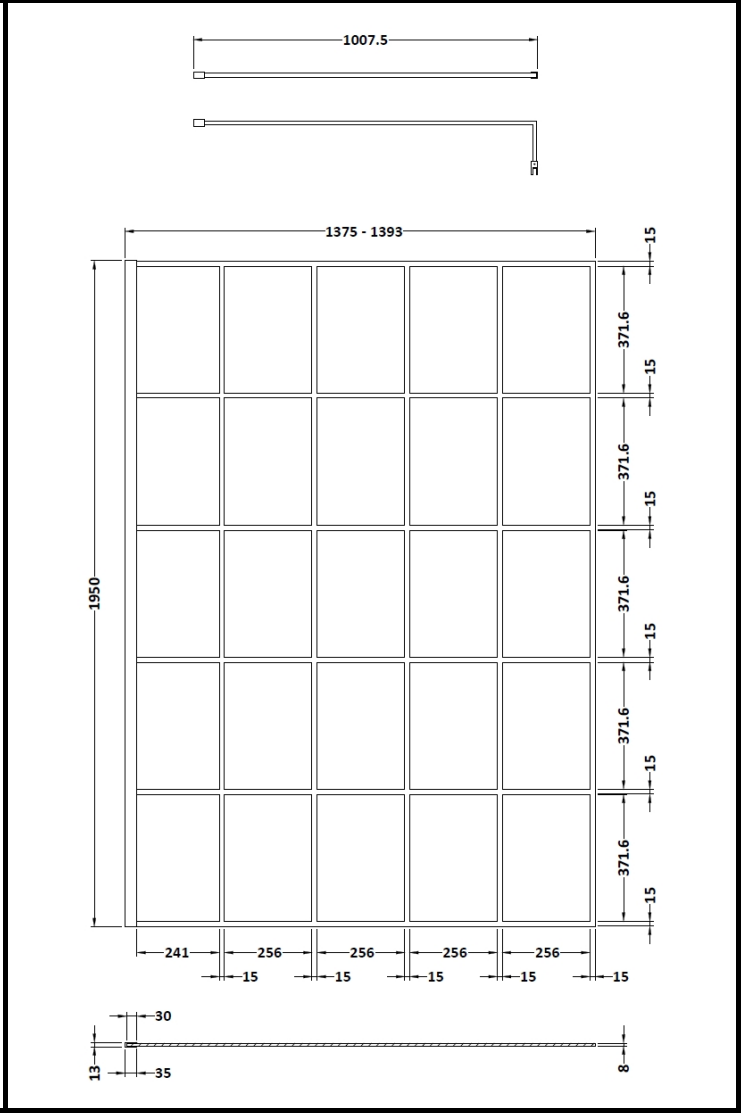

### PRODUCT DIMENSIONS

Height (mm)	Width (mm)	Depth (mm)	Nett Wgt Kg
1950	1400	14	62.7