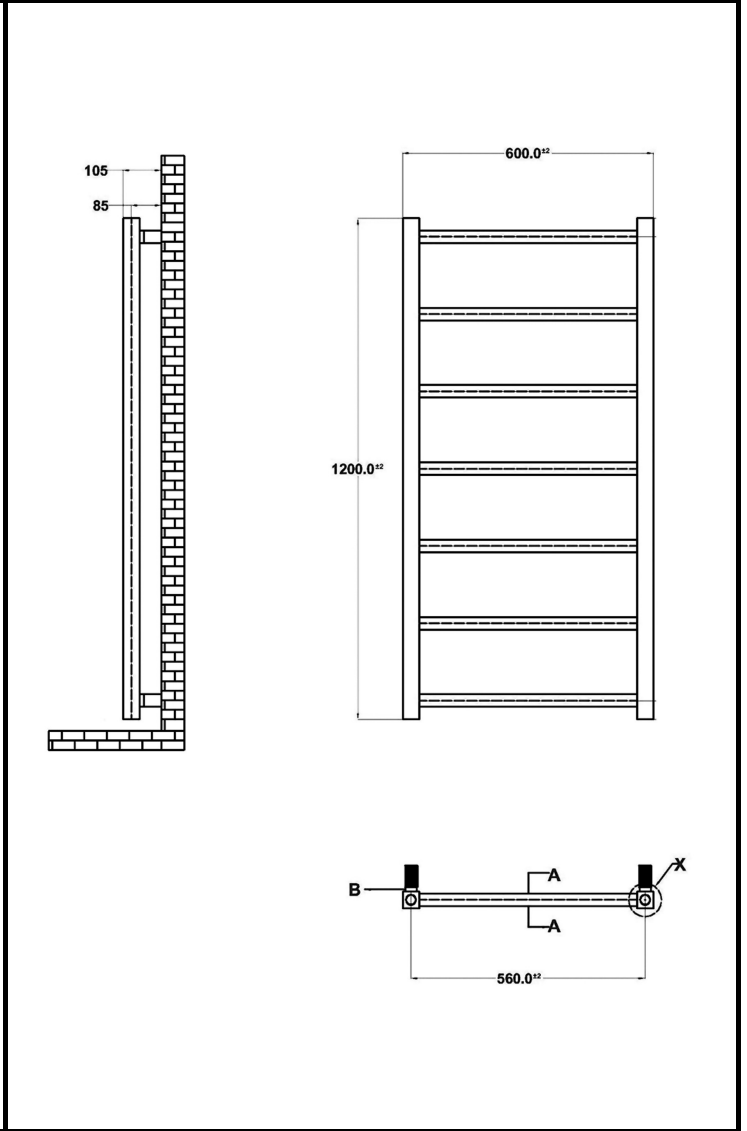

PACKAGING DATA

Box Colour	White Cardboard Shrinkwrapped		
Box Qty	1	Label Colour	White Label
Label Size	100 x 50	Label Qty	2

OUTER BOX DIMENSIONS (If Applicable)

Height (mm)	Width (mm)	Length (mm)	Gross Wgt Kg
Barcode	5055369003280		

PRODUCT DETAILS

Contry of Origin	China					
Fitting Instruction	Yes					
RAL No	N/A					
Heat Element Wattage	Not Applicable					
BTU Outputs	30°C	362	50°C	690	60°C	874
Pipe Centres	410mm					
Packaging Volume (L)	40					
Wall to Ctr of Tappings	85					
Dual Fuel	N/A					

Certification	CE	No	RoHS	N/A	WEEE	N/A
Colour/Finish	Chrome					
Product Material	Steel					
Heat Element Wattage Compatible	N/A					
Thermal Outputs (Watts)	30°C	106	50°C	202	60°C	255
Max Projection	190mm					
Tube Diameter	N/A					
Floor to Ctr of Tappings	N/A					

CUSTOMER DATA SHEET - HEATING

SALES CODE: HL376

DESCRIPTION: Eton Radiator 1200mmx600mm

PRODUCT DIMENSIONS

Height (mm)	Width (mm)	Depth (mm)	Length (mm)	Nett Wgt Kg
1200	600	40		8.92

PACKAGING DIMENSIONS

Height (mm)	Width (mm)	Length (mm)	Gross Wgt Kg
70	625	1235	8.92