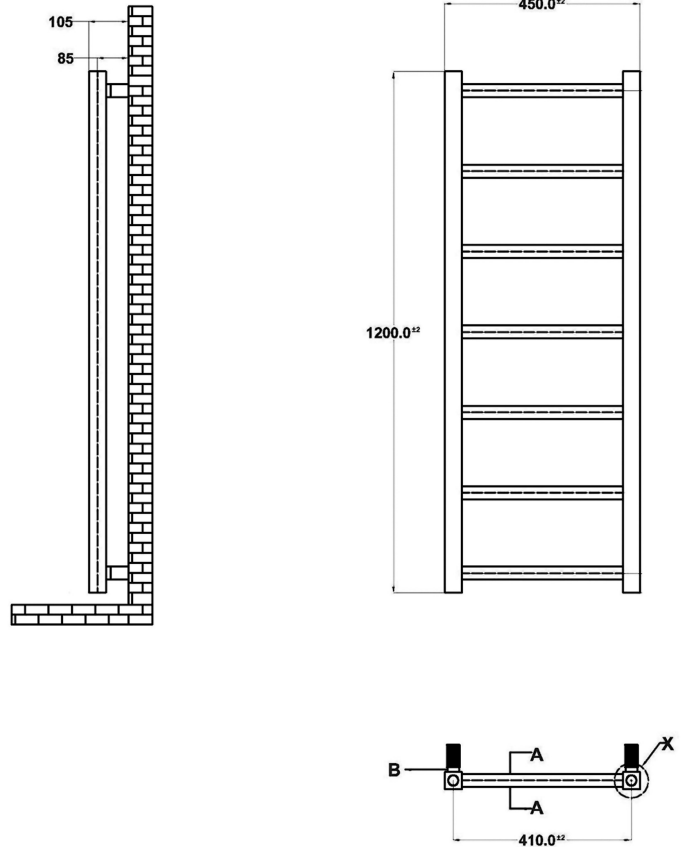

CUSTOMER DATA SHEET - HEATING

SALES CODE: HL375

DESCRIPTION: Eton Radiator 1200mmx450mm

PRODUCT DIMENSIONS

Height (mm)	Width (mm)	Depth (mm)	Length (mm)	Nett Wgt Kg
1200	450	40		7.56

PACKAGING DIMENSIONS

Height (mm)	Width (mm)	Length (mm)	Gross Wgt Kg
70	475	1230	7.56

PACKAGING DATA

Box Colour	White Cardboard Shrinkwrapped		
Box Qty	1	Label Colour	White Label
Label Size	100 x 50	Label Qty	2

OUTER BOX DIMENSIONS (If Applicable)

Height (mm)	Width (mm)	Length (mm)	Gross Wgt Kg
Barcode	5055369003280		

CUSTOMER DATA SHEET - HEATING

SALES CODE: HL376

DESCRIPTION: Eton Radiator 1200mmx600mm

PRODUCT DIMENSIONS

Height (mm)	Width (mm)	Depth (mm)	Length (mm)	Nett Wgt Kg
1200	600	40		8.92

PACKAGING DIMENSIONS

Height (mm)	Width (mm)	Length (mm)	Gross Wgt Kg
70	625	1235	8.92

PACKAGING DATA

Box Colour	White Cardboard Shrinkwrapped		
Box Qty	1	Label Colour	White Label
Label Size	100 x 50	Label Qty	2

OUTER BOX DIMENSIONS (If Applicable)

Height (mm)	Width (mm)	Length (mm)	Gross Wgt Kg
Barcode	5055369003297		