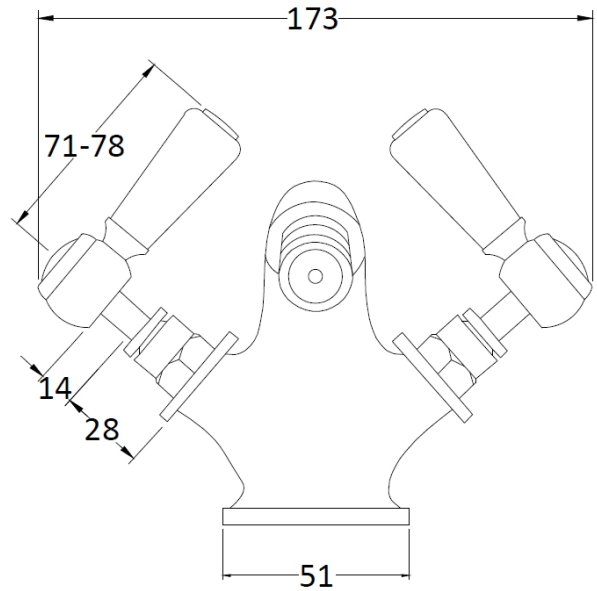

CUSTOMER DATA SHEET - BRASSWARE

SALES CODE: BC406HL

DESCRIPTION: Topaz Lever Mono Bidet Mixer

PRODUCT DIMENSIONS

Height (mm)	Width (mm)	Depth (mm)	Length (mm)	Nett Wgt Kg
130	173	130		2.2

PACKAGING DIMENSIONS

Height (mm)	Width (mm)	Depth (mm)	Gross Wgt Kg
120	195	190	2.4

PACKAGING DATA

Box Colour	White Cardboard Box		
Box Qty	1	Label Colour	White Label
Label Size	100 x 50	Label Qty	1

OUTER BOX DIMENSIONS (If Applicable)

Height (mm)	Width (mm)	Depth (mm)	Length (mm)	Gross Wgt Kg
395	550	320		13
Barcode	5055275894644			

PRODUCT DETAILS

Country of Origin	China		
Fitting Instruction	Yes		
Product Material	Brass		
Control Type	Manual		
Waste Included	Waste Included		
WRAS Approval	No	Approval No.	N/A
Operating Pressure (bar)	0.1		
Valve/Cartridge Type	1/4 Turn Ceramic Disc		

Colour/Finish	Chrome									
Mount Type	Deck									
Waste Type	Pop-Up									
Flow Rates (Litres Per Min)	0.1 bar	5	0.5 bar	16	1 bar	24	2 bar	33	3 bar	38
Pipe Size	15 mm (1/2" Bsp)									
Pipe Centres	N/A