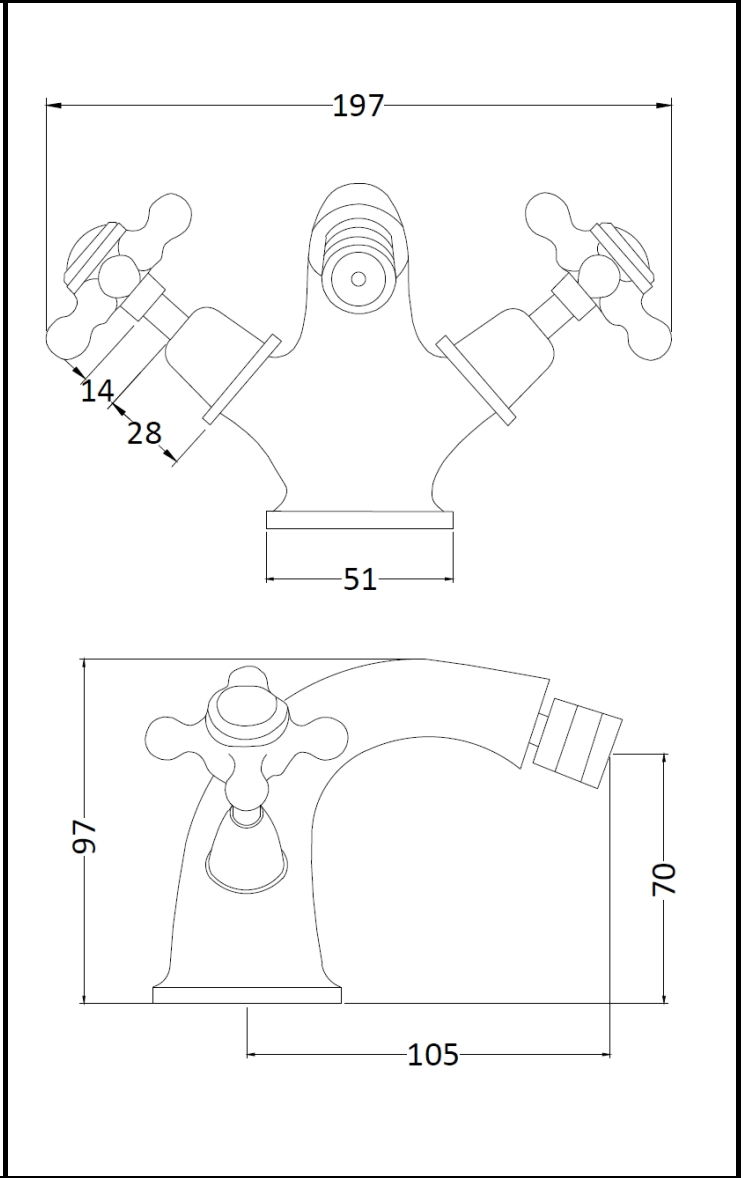

CUSTOMER DATA SHEET - BRASSWARE

SALES CODE: BC406HX

DESCRIPTION: Topaz Mono Bidet Mixer

PRODUCT DIMENSIONS

Height (mm)	Width (mm)	Depth (mm)	Length (mm)	Nett Wgt Kg
97	197	130		2.2

PACKAGING DIMENSIONS

Height (mm)	Width (mm)	Depth (mm)	Gross Wgt Kg
120	195	190	2.4

PACKAGING DATA

Box Colour	White Cardboard Box		
Box Qty	1	Label Colour	White Label
Label Size	100 x 50	Label Qty	1

OUTER BOX DIMENSIONS (If Applicable)

Height (mm)	Width (mm)	Depth (mm)	Length (mm)	Gross Wgt Kg
395	550	320		13
Barcode	5055275894651			

PRODUCT DETAILS

Country of Origin	China		
Fitting Instruction	Yes		
Product Material	Brass		
Control Type	Manual		
Waste Included	Waste Included		
WRAS Approval	No	Approval No.	N/A
Operating Pressure (bar)	0.1		
Valve/Cartridge Type	1/4 Turn Ceramic Disc		

CUSTOMER DATA SHEET - BRASSWARE

SALES CODE: BC306DX

DESCRIPTION: Topaz Mono Bidet Mixer

PRODUCT DIMENSIONS

Height (mm)	Width (mm)	Depth (mm)	Length (mm)	Nett Wgt Kg
97	197	130		2.2

PACKAGING DIMENSIONS

Height (mm)	Width (mm)	Depth (mm)	Gross Wgt Kg
120	195	190	2.4