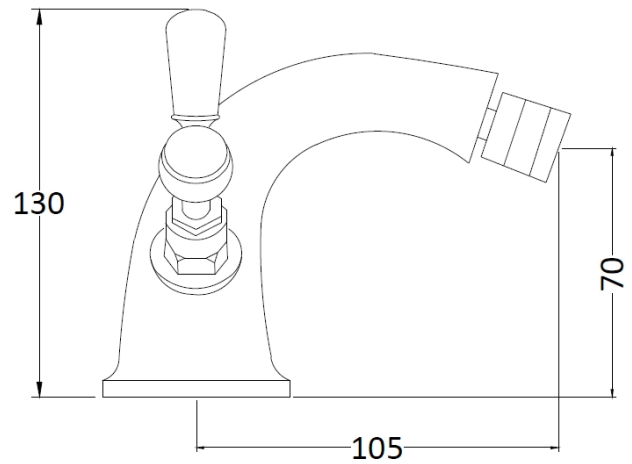

SALES CODE: BC306HL

DESCRIPTION: Topaz Lever Mono Bidet Mixer

PRODUCT DIMENSIONS

Height (mm)	Width (mm)	Depth (mm)	Length (mm)	Nett Wgt Kg
130	173	130		2.2

PACKAGING DIMENSIONS

Height (mm)	Width (mm)	Depth (mm)	Gross Wgt Kg
120	195	190	2.4

PRODUCT DETAILS

Country of Origin	China		
Fitting Instruction	Yes		
Product Material	Brass		
Control Type	Manual		
Waste Included	Waste Included		
WRAS Approval	No	Approval No.	N/A
Operating Pressure (bar)	0.1		
Valve/Cartridge Type	1/4 Turn Ceramic Disc		

CUSTOMER DATA SHEET - BRASSWARE

SALES CODE: BC406HL

DESCRIPTION: Topaz Lever Mono Bidet Mixer

PRODUCT DIMENSIONS

Height (mm)	Width (mm)	Depth (mm)	Length (mm)	Nett Wgt Kg
130	173	130		2.2

PACKAGING DIMENSIONS

Height (mm)	Width (mm)	Depth (mm)	Length (mm)	Gross Wgt Kg
395	550	320		13
Barcode	5055275894644			

PRODUCT DETAILS

Country of Origin	China		
Fitting Instruction	Yes		
Product Material	Brass		
Control Type	Manual		
Waste Included	Waste Included		
WRAS Approval	No	Approval No.	N/A
Operating Pressure (bar)	0.1		
Valve/Cartridge Type	1/4 Turn Ceramic Disc		