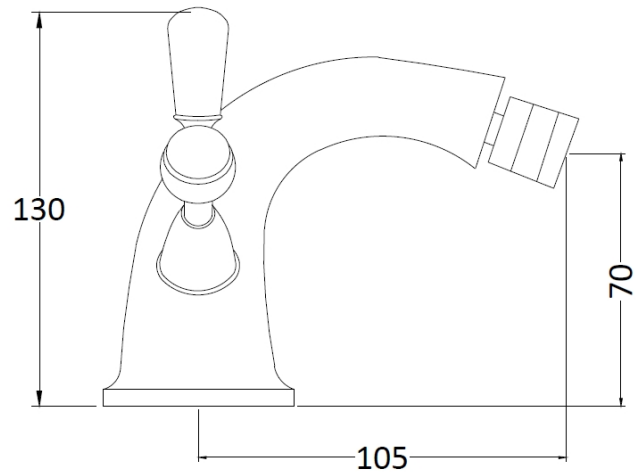

CUSTOMER DATA SHEET - BRASSWARE

SALES CODE: BC406DL

DESCRIPTION: Topaz Lever Mono Bidet Mixer

PRODUCT DIMENSIONS

Height (mm)	Width (mm)	Depth (mm)	Length (mm)	Nett Wgt Kg
130	173	130		2.2

PACKAGING DIMENSIONS

Height (mm)	Width (mm)	Depth (mm)	Gross Wgt Kg
120	195	190	2.4

PACKAGING DATA

Box Colour	White Cardboard Box		
Box Qty	1	Label Colour	White Label
Label Size	100 x 50	Label Qty	1

OUTER BOX DIMENSIONS (If Applicable)

Height (mm)	Width (mm)	Depth (mm)	Length (mm)	Gross Wgt Kg
395	550	320		13
Barcode	5055275894620			

PRODUCT DETAILS

Country of Origin	China		
Fitting Instruction	Yes		
Product Material	Brass		
Control Type	Manual		
Waste Included	Waste Included		
WRAS Approval	No	Approval No.	N/A
Operating Pressure (bar)	0.1		
Valve/Cartridge Type	1/4 Turn Ceramic Disc		

Colour/Finish	Chrome									
Mount Type	Deck									
Waste Type	Pop-Up									
Flow Rates (Litres Per Min)	0.1 bar	5	0.5 bar	16	1 bar	24	2 bar	33	3 bar	38
Pipe Size	15 mm (1/2" Bsp)									
Pipe Centres	N/A