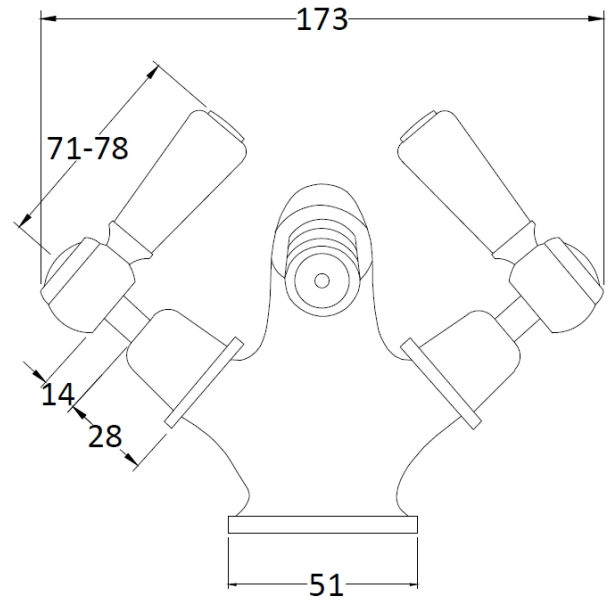

CUSTOMER DATA SHEET - BRASSWARE

SALES CODE: BC306DL

DESCRIPTION: Topaz Lever Mono Bidet Mixer

PRODUCT DIMENSIONS

Height (mm)	Width (mm)	Depth (mm)	Length (mm)	Nett Wgt Kg
130	173	130		2.2

PACKAGING DIMENSIONS

Height (mm)	Width (mm)	Depth (mm)	Gross Wgt Kg
120	195	190	2.4

PACKAGING DATA

Box Colour	White Cardboard Box		
Box Qty	1	Label Colour	White Label
Label Size	100 x 50	Label Qty	1

OUTER BOX DIMENSIONS (If Applicable)

Height (mm)	Width (mm)	Depth (mm)	Length (mm)	Gross Wgt Kg
395	550	320		13
Barcode	5055275894583			

PRODUCT DETAILS

Country of Origin	China		
Fitting Instruction	Yes		
Product Material	Brass		
Control Type	Manual		
Waste Included	Waste Included		
WRAS Approval	No	Approval No.	N/A
Operating Pressure (bar)	0.1		
Valve/Cartridge Type	1/4 Turn Ceramic Disc		

Colour/Finish	Chrome									
Mount Type	Deck									
Waste Type	Pop-Up									
Flow Rates (Litres Per Min)	0.1 bar	5	0.5 bar	16	1 bar	24	2 bar	33	3 bar	38
Pipe Size	15 mm (1/2" Bsp)									
Pipe Centres	N/A