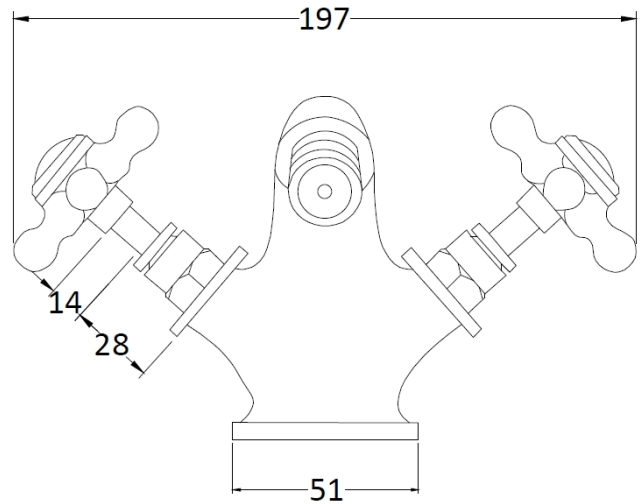

CUSTOMER DATA SHEET - BRASSWARE

SALES CODE: BC306HX

DESCRIPTION: Topaz Mono Bidet Mixer

PRODUCT DIMENSIONS

Height (mm)	Width (mm)	Depth (mm)	Length (mm)	Nett Wgt Kg
97	197	130		2.2

PACKAGING DIMENSIONS

Height (mm)	Width (mm)	Depth (mm)	Gross Wgt Kg
120	195	190	2.4

PACKAGING DATA

Box Colour	White Cardboard Box		
Box Qty	1	Label Colour	White Label
Label Size	100 x 50	Label Qty	1

OUTER BOX DIMENSIONS (If Applicable)

Height (mm)	Width (mm)	Depth (mm)	Length (mm)	Gross Wgt Kg
395	550	320		13
Barcode	5055275894613			

PRODUCT DETAILS

Country of Origin	China		
Fitting Instruction	Yes		
Product Material	Brass		
Control Type	Manual		
Waste Included	Waste Included		
WRAS Approval	No	Approval No.	N/A
Operating Pressure (bar)	0.1		
Valve/Cartridge Type	1/4 Turn Ceramic Disc		

CUSTOMER DATA SHEET - BRASSWARE

SALES CODE: BC406HX

DESCRIPTION: Topaz Mono Bidet Mixer

PRODUCT DIMENSIONS

Height (mm)	Width (mm)	Depth (mm)	Length (mm)	Nett Wgt Kg
97	197	130		2.2

PACKAGING DIMENSIONS

Height (mm)	Width (mm)	Depth (mm)	Gross Wgt Kg
120	195	190	2.4