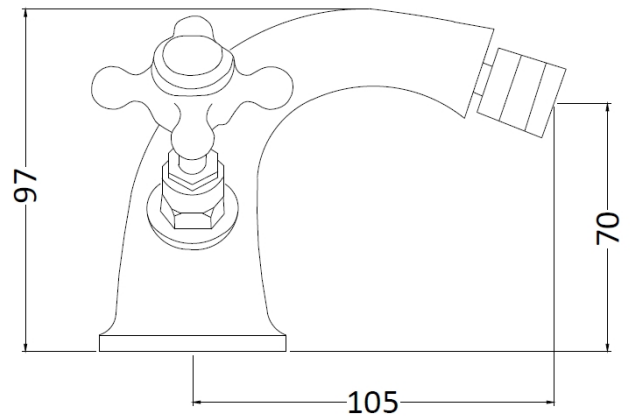

CUSTOMER DATA SHEET - BRASSWARE

SALES CODE: BC306HX

DESCRIPTION: Topaz Mono Bidet Mixer

PRODUCT DIMENSIONS

Height (mm)	Width (mm)	Depth (mm)	Length (mm)	Nett Wgt Kg
97	197	130		2.2

PACKAGING DIMENSIONS

Height (mm)	Width (mm)	Depth (mm)	Gross Wgt Kg
120	195	190	2.4

PACKAGING DATA

Box Colour	White Cardboard Box		
Box Qty	1	Label Colour	White Label
Label Size	100 x 50	Label Qty	1

OUTER BOX DIMENSIONS (If Applicable)

Height (mm)	Width (mm)	Depth (mm)	Length (mm)	Gross Wgt Kg
395	550	320		13
Barcode	5055275894613			

PRODUCT DETAILS

Country of Origin	China		
Fitting Instruction	Yes		
Product Material	Brass		
Control Type	Manual		
Waste Included	Waste Included		
WRAS Approval	No	Approval No.	N/A
Operating Pressure (bar)	0.1		
Valve/Cartridge Type	1/4 Turn Ceramic Disc		

CUSTOMER DATA SHEET - BRASSWARE

SALES CODE: BC406HX

DESCRIPTION: Topaz Mono Bidet Mixer

PRODUCT DIMENSIONS

Height (mm)	Width (mm)	Depth (mm)	Length (mm)	Nett Wgt Kg
97	197	130		2.2

PACKAGING DIMENSIONS

Height (mm)	Width (mm)	Depth (mm)	Gross Wgt Kg
120	195	190	2.4