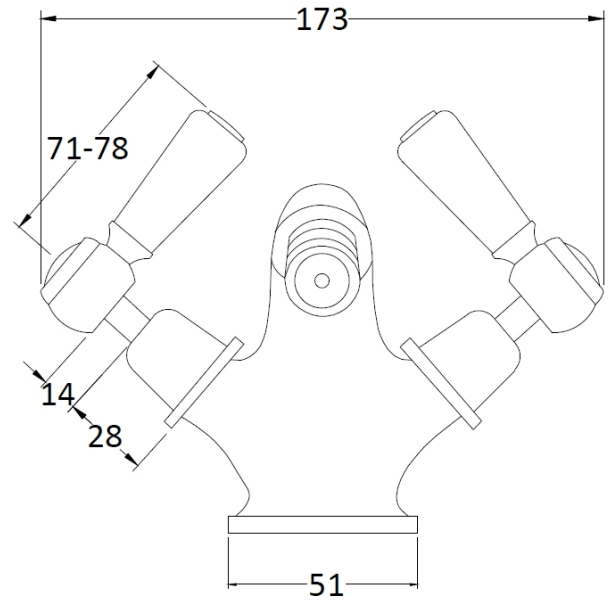

CUSTOMER DATA SHEET - BRASSWARE

SALES CODE: BC406DL

DESCRIPTION: Topaz Lever Mono Bidet Mixer

PRODUCT DIMENSIONS

Height (mm)	Width (mm)	Depth (mm)	Length (mm)	Nett Wgt Kg
130	173	130		2.2

PACKAGING DIMENSIONS

Height (mm)	Width (mm)	Depth (mm)	Gross Wgt Kg
120	195	190	2.4

PACKAGING DATA

Box Colour	White Cardboard Box		
Box Qty	1	Label Colour	White Label
Label Size	100 x 50	Label Qty	1

OUTER BOX DIMENSIONS (If Applicable)

Height (mm)	Width (mm)	Depth (mm)	Length (mm)	Gross Wgt Kg
395	550	320		13
Barcode	5055275894620			

PRODUCT DETAILS

Country of Origin	China		
Fitting Instruction	Yes		
Product Material	Brass		
Control Type	Manual		
Waste Included	Waste Included		
WRAS Approval	No	Approval No.	N/A
Operating Pressure (bar)	0.1		
Valve/Cartridge Type	1/4 Turn Ceramic Disc		

Colour/Finish	Chrome									
Mount Type	Deck									
Waste Type	Pop-Up									
Flow Rates (Litres Per Min)	0.1 bar	5	0.5 bar	16	1 bar	24	2 bar	33	3 bar	38
Pipe Size	15 mm (1/2" Bsp)									
Pipe Centres	N/A