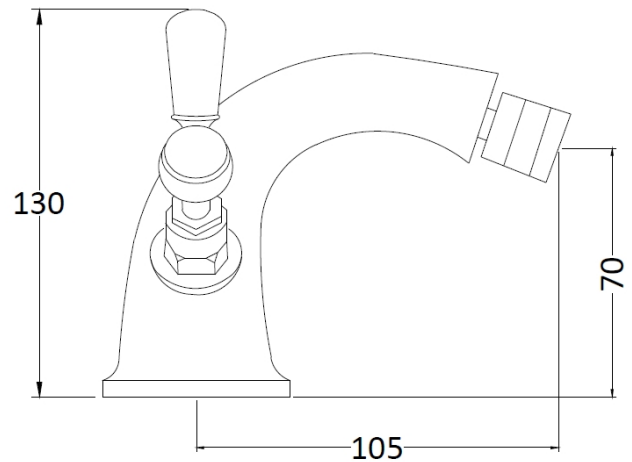

CUSTOMER DATA SHEET - BRASSWARE

SALES CODE: BC406DX

DESCRIPTION: Topaz Mono Bidet Mixer

PRODUCT DIMENSIONS				
Height (mm)	Width (mm)	Depth (mm)	Length (mm)	Nett Wgt Kg
97	197	130		2.2

PACKAGING DIMENSIONS			
Height (mm)	Width (mm)	Depth (mm)	Gross Wgt Kg
120	195	190	2.4

PACKAGING DATA			
Box Colour	White Cardboard Box		
Box Qty	1	Label Colour	White Label
Label Size	100 x 50	Label Qty	1

OUTER BOX DIMENSIONS (If Applicable)				
Height (mm)	Width (mm)	Depth (mm)	Length (mm)	Gross Wgt Kg
395	550	320		13
Barcode	5055275894637			

PRODUCT DETAILS	
Country of Origin	China
Fitting Instruction	Yes
Product Material	Brass
Control Type	Manual
Waste Included	Waste Included
WRAS Approval	No Approval No. N/A
Operating Pressure (bar)	0.1
Valve/Cartridge Type	1/4 Turn Ceramic Disc

SALES CODE: BC306HL

DESCRIPTION: Topaz Lever Mono Bidet Mixer

PRODUCT DIMENSIONS

Height (mm)	Width (mm)	Depth (mm)	Length (mm)	Nett Wgt Kg
130	173	130		2.2

PACKAGING DIMENSIONS

Height (mm)	Width (mm)	Depth (mm)	Gross Wgt Kg
120	195	190	2.4