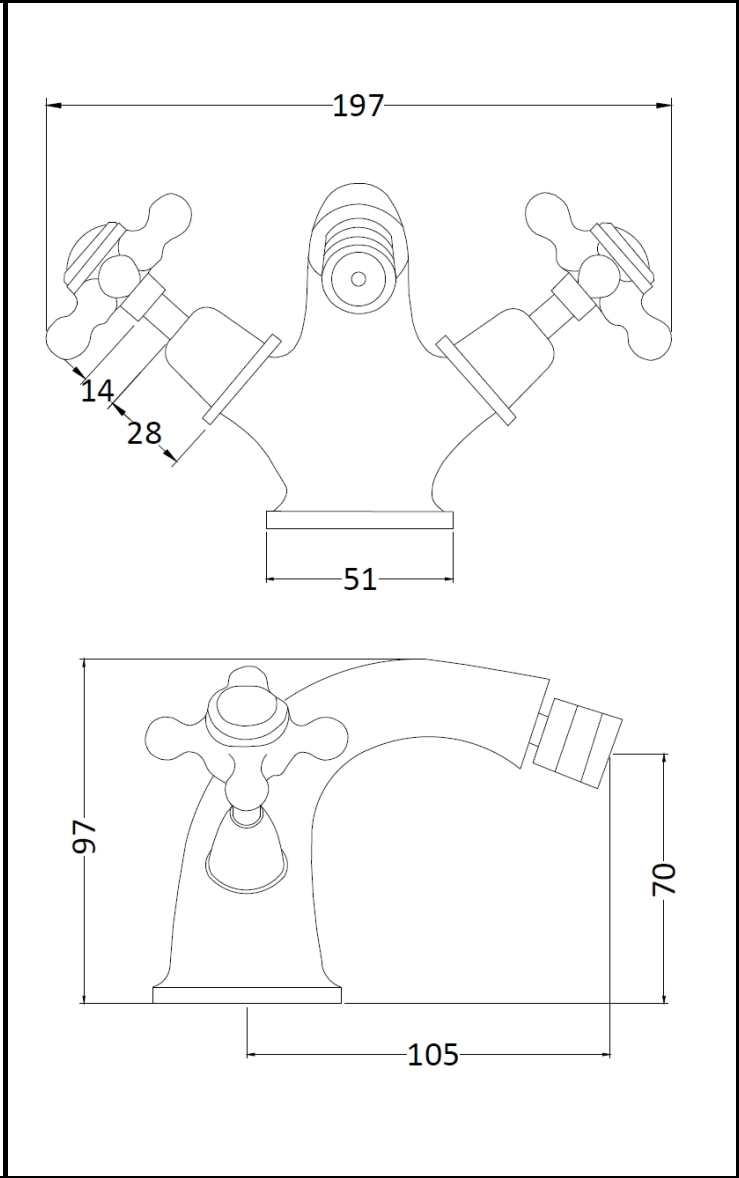

CUSTOMER DATA SHEET - BRASSWARE

SALES CODE: BC406DX

DESCRIPTION: Topaz Mono Bidet Mixer

PRODUCT DIMENSIONS				
Height (mm)	Width (mm)	Depth (mm)	Length (mm)	Nett Wgt Kg
97	197	130		2.2

PACKAGING DIMENSIONS			
Height (mm)	Width (mm)	Depth (mm)	Gross Wgt Kg
120	195	190	2.4

PACKAGING DATA			
Box Colour	White Cardboard Box		
Box Qty	1	Label Colour	White Label
Label Size	100 x 50	Label Qty	1

OUTER BOX DIMENSIONS (If Applicable)				
Height (mm)	Width (mm)	Depth (mm)	Length (mm)	Gross Wgt Kg
395	550	320		13
Barcode	5055275894637			

PRODUCT DETAILS	
Country of Origin	China
Fitting Instruction	Yes
Product Material	Brass
Control Type	Manual
Waste Included	Waste Included
WRAS Approval	No Approval No. N/A
Operating Pressure (bar)	0.1
Valve/Cartridge Type	1/4 Turn Ceramic Disc

Colour/Finish	Chrome
Mount Type	Deck
Waste Type	Pop-Up
Flow Rates (Litres Per Min)	0.1 bar 5 0.5 bar 16 1 bar 24 2 bar 33 3 bar 38
Pipe Size	15 mm (1/2" Bsp)
Pipe Centres	N/A