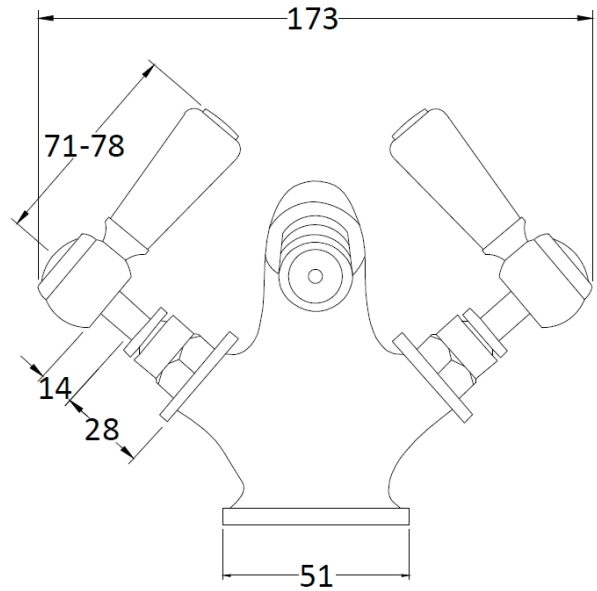

CUSTOMER DATA SHEET - BRASSWARE

SALES CODE: BC306HL

DESCRIPTION: Topaz Lever Mono Bidet Mixer

PRODUCT DIMENSIONS

Height (mm)	Width (mm)	Depth (mm)	Length (mm)	Nett Wgt Kg
130	173	130		2.2

PACKAGING DIMENSIONS

Height (mm)	Width (mm)	Depth (mm)	Gross Wgt Kg
120	195	190	2.4

PACKAGING DATA

Box Colour	White Cardboard Box		
Box Qty	1	Label Colour	White Label
Label Size	100 x 50	Label Qty	1

OUTER BOX DIMENSIONS (If Applicable)

Height (mm)	Width (mm)	Depth (mm)	Length (mm)	Gross Wgt Kg
395	550	320		13
Barcode	5055275894606			

PRODUCT DETAILS

Country of Origin	China		
Fitting Instruction	Yes		
Product Material	Brass		
Control Type	Manual		
Waste Included	Waste Included		
WRAS Approval	No	Approval No.	N/A
Operating Pressure (bar)	0.1		
Valve/Cartridge Type	1/4 Turn Ceramic Disc		

Colour/Finish	Chrome									
Mount Type	Deck									
Waste Type	Pop-Up									
Flow Rates (Litres Per Min)	0.1 bar	5	0.5 bar	16	1 bar	24	2 bar	33	3 bar	38
Pipe Size	15 mm (1/2" Bsp)									
Pipe Centres	N/A