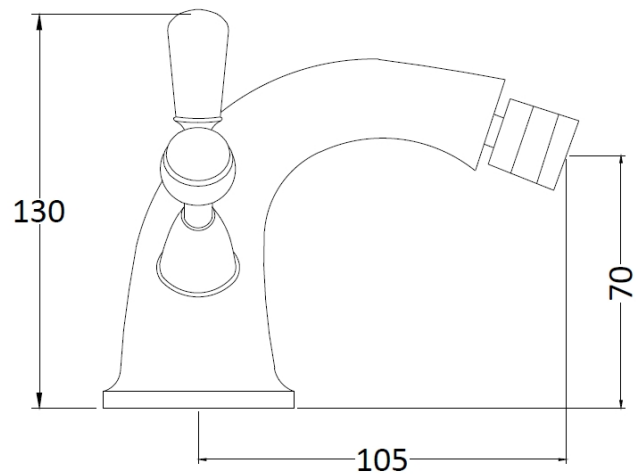

CUSTOMER DATA SHEET - BRASSWARE

SALES CODE: BC306DL

DESCRIPTION: Topaz Lever Mono Bidet Mixer

PRODUCT DIMENSIONS

Height (mm)	Width (mm)	Depth (mm)	Length (mm)	Nett Wgt Kg
130	173	130		2.2

PACKAGING DIMENSIONS

Height (mm)	Width (mm)	Depth (mm)	Gross Wgt Kg
120	195	190	2.4

PACKAGING DATA

Box Colour	White Cardboard Box		
Box Qty	1	Label Colour	White Label
Label Size	100 x 50	Label Qty	1

OUTER BOX DIMENSIONS (If Applicable)

Height (mm)	Width (mm)	Depth (mm)	Length (mm)	Gross Wgt Kg
395	550	320		13
Barcode	5055275894583			

PRODUCT DETAILS

Country of Origin	China		
Fitting Instruction	Yes		
Product Material	Brass		
Control Type	Manual		
Waste Included	Waste Included		
WRAS Approval	No	Approval No.	N/A
Operating Pressure (bar)	0.1		
Valve/Cartridge Type	1/4 Turn Ceramic Disc		

Colour/Finish	Chrome									
Mount Type	Deck									
Waste Type	Pop-Up									
Flow Rates (Litres Per Min)	0.1 bar	5	0.5 bar	16	1 bar	24	2 bar	33	3 bar	38
Pipe Size	15 mm (1/2" Bsp)									
Pipe Centres	N/A