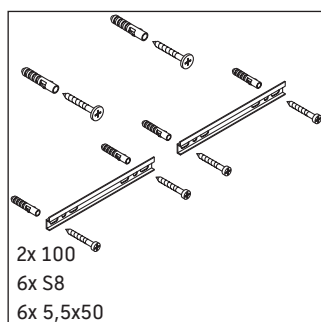

Ketho

KT 6649

Mounting instructions

Instructions for use

The bathroom furniture range complies with the standards and guidelines applicable at the time of delivery and is designed for use in bathrooms. Direct contact with water should be avoided, for example, when showering.