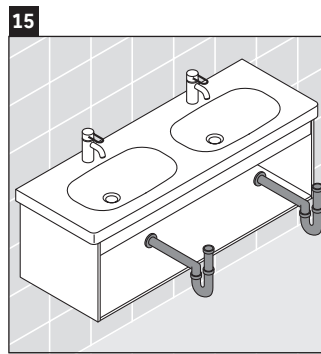

Best.-Nr. KT6649/16.09.2