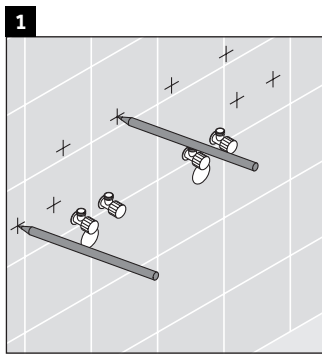

Best.-Nr. KT6649/16.09.2