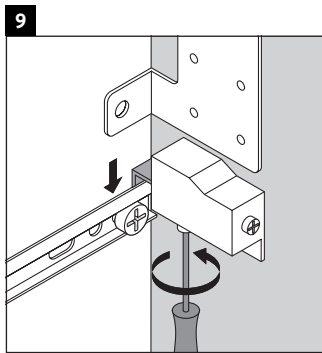

Best.-Nr. KT6649/16.09.2