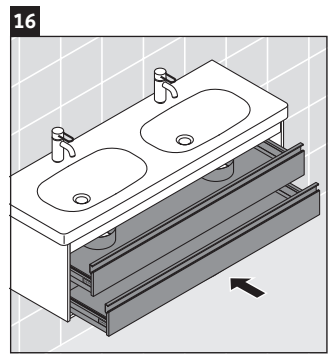

Best.-Nr. KT6649/16.09.2