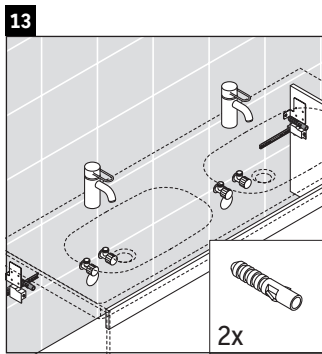

Best.-Nr. KT6649/16.09.2