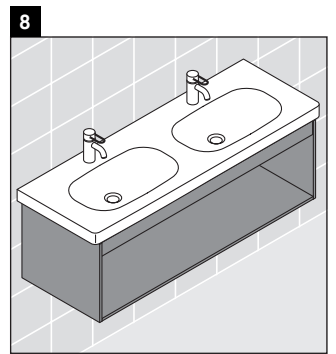

Best.-Nr. KT6649/16.09.2