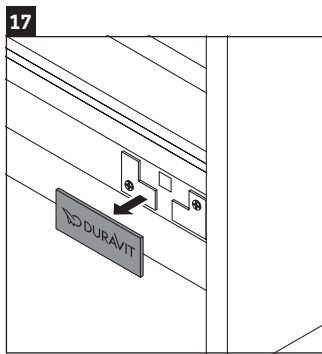

Best.-Nr. KT6649/16.09.2