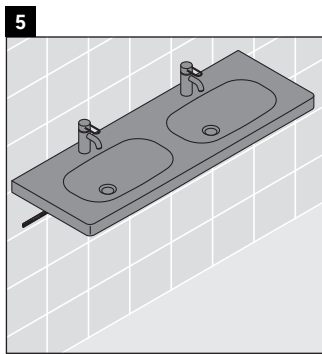

Best.-Nr. KT6649/16.09.2