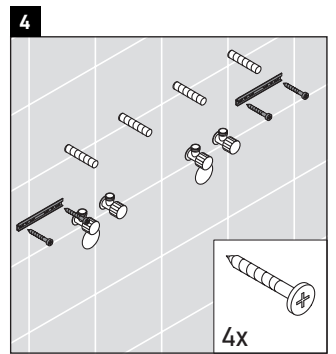

Best.-Nr. KT6649/16.09.2