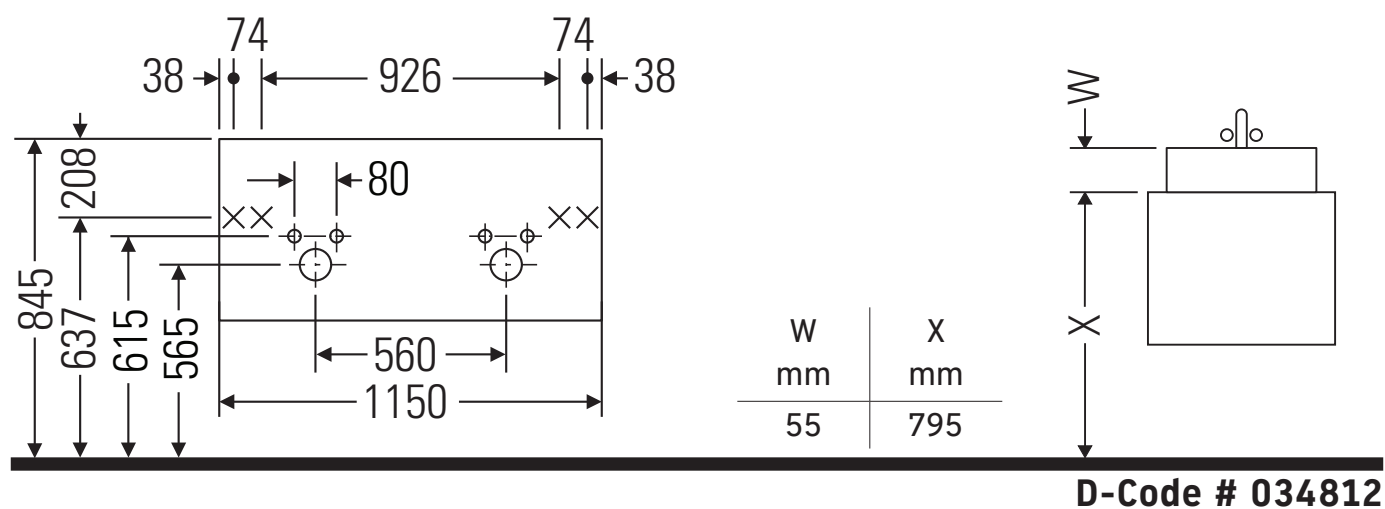

Ketho

KT 6649

Mounting instructions

Instructions for use

The bathroom furniture range complies with the standards and guidelines applicable at the time of delivery and is designed for use in bathrooms. Direct contact with water should be avoided, for example, when showering.