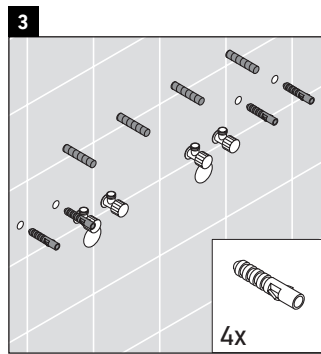

Best.-Nr. KT6649/16.09.2