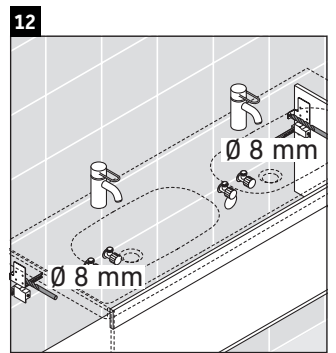

Best.-Nr. KT6649/16.09.2