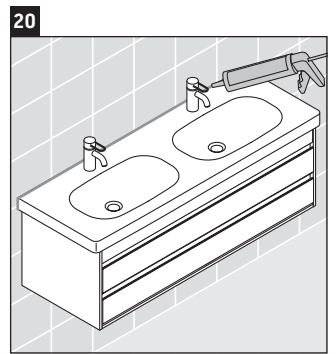

Best.-Nr. KT6649/16.09.2