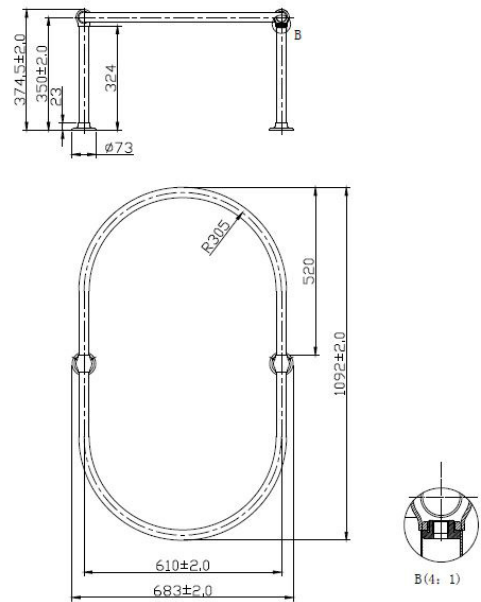

CUSTOMER DATA SHEET - WASTES & EXTRAS

SALES CODE: LDA010

DESCRIPTION: Full Shower Curtain Ring

PRODUCT DIMENSIONS

Height (mm)	Width (mm)	Length (mm)	Depth (mm)	Nett Wgt Kg
375	1092		686	6.34

PACKAGING DIMENSIONS

Height (mm)	Width (mm)	Depth (mm)	Gross Wgt Kg
	100	1245	6.34

PACKAGING DATA

Box Colour	White Cardboard Box		
Box Qty	1	Label Colour	White Label
Label Size	100 x 50	Label Qty	1

OUTER BOX DIMENSIONS (If Applicable)

Height (mm)	Width (mm)	Length (mm)	Depth (mm)	Gross Wgt Kg
Barcode	5055369036332			

PRODUCT DETAILS

Country of Origin	China	CE Certification	N/A
Fitting Instruction	No	Colour/Finish	Chrome
Product Material	Brass	Product Diameter	
Heating Element Wattage	Not Applicable	Connection Size	Not Applicable