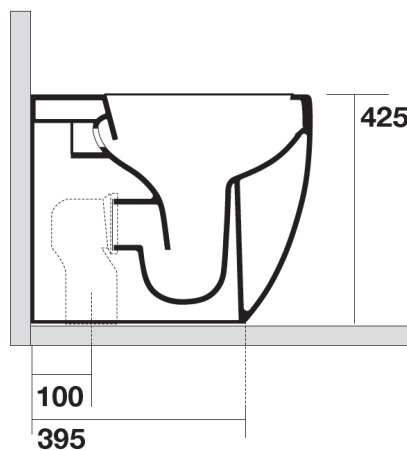

Measurements in millimetres mm

Information updated April 2019

Tel 0345 873 8840

crosswater<sup>™</sup>

GLIDE II Back to Wall WC

TECHNICAL DATA

<b>CODE No</b>	WHITE GL6117CW MATT WHITE GL6117WM
<b>Seat required</b>	WHITE GL6105W; MATT WHITE GL6105WM
<b>Recommended use</b>	Domestic, hotel, residential
<b>WC Type</b>	Floor Standing, fully back to wall
<b>Rim type</b>	Rimless
<b>Material</b>	Vitreous China
<b>Outlet</b>	Horizontal, vertical 160mm
<b>Flush</b>	Washdown 4.5/3l dual flush
<b>Standards</b>	EN997-CL2-4.5/3l
<b>Fixing</b>	Floor fixings included, spares code FX6005EA1
<b>Weight</b>	WC 28kg; Seat 3.5kg
<b>Warranty</b>	15 years on ceramic

SPECIFICATION

Floor Standing washdown WC pan  
EN 997-CL2-4.5/3l, EN 33, dimensions w 365 x h 425 x d 510 mm  
Horizontal outlet,  
Fully back to wall, concealed trap, concealed fittings  
Special feature: concealed surfaces directing water are fully glazed throughout, no rim, vacuum checked

Sizes detailed could have a variation of about +/-5 % due to the changes to material characteristics during the firing processes. Exact measurements for individual installations can only be taken from the finished ceramic