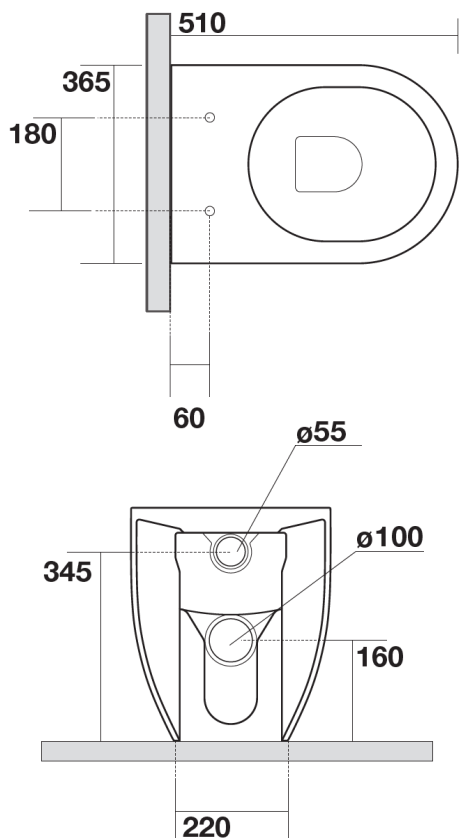

Measurements in millimetres mm

Information updated April 2019

Tel 0345 873 8840

crosswater<sup>™</sup>

GLIDE II Back to Wall WC

TECHNICAL DATA

<b>CODE No</b>	WHITE GL6117CW MATT WHITE GL6117WM
<b>Seat required</b>	WHITE GL6105W; MATT WHITE GL6105WM
<b>Recommended use</b>	Domestic, hotel, residential
<b>WC Type</b>	Floor Standing, fully back to wall
<b>Rim type</b>	Rimless
<b>Material</b>	Vitreous China
<b>Outlet</b>	Horizontal, vertical 160mm
<b>Flush</b>	Washdown 4.5/3l dual flush
<b>Standards</b>	EN997-CL2-4.5/3l
<b>Fixing</b>	Floor fixings included, spares code FX6005EA1
<b>Weight</b>	WC 28kg; Seat 3.5kg
<b>Warranty</b>	15 years on ceramic

SPECIFICATION

Floor Standing washdown WC pan  
EN 997-CL2-4.5/3l, EN 33, dimensions w 365 x h 425 x d 510 mm  
Horizontal outlet,  
Fully back to wall, concealed trap, concealed fittings  
Special feature: concealed surfaces directing water are fully glazed throughout, no rim, vacuum checked

Sizes detailed could have a variation of about +/-5 % due to the changes to material characteristics during the firing processes. Exact measurements for individual installations can only be taken from the finished ceramic