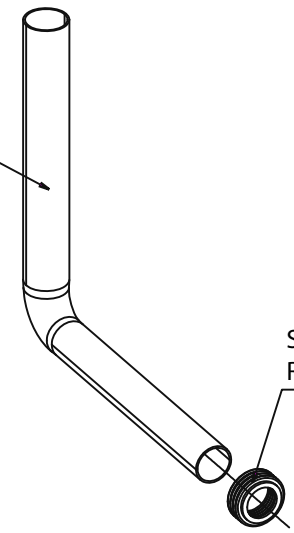

SP12551
Flush Valve Seal Washer

SP16847
Dark Grey Flush Bend Securing nut & washers

SP12167
Flush Pipe

SP12170
Rubber Pan Seal (Cone)

ROPER RHODES®
BATH
CODE: TR9008 / VCHC820
COMFORT HEIGHT CISTERN
SPARE PARTS DIAGRAM
DATE: 23.01.2019 (v2)