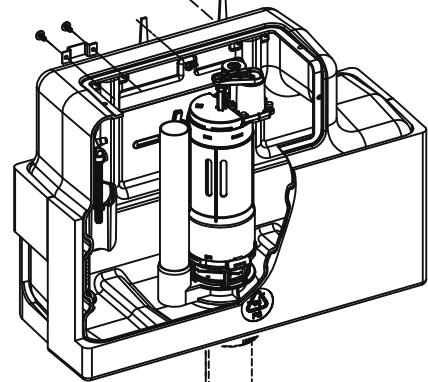

SP16845
Comfort Cistern Hanging Bracket

SP18310
Diaphragm

SP12165
Inlet Valve

SP16846
Inlet Valve Seal Washer

SP12164
Blue Cistern Cover

SP17421
Air Hoses (Extra Long)

SP12169
Chrome flush button

SP16844
Flush Valve / Cradle assembly

SP12551
Flush Valve Seal Washer

SP16847
Dark Grey Flush Bend Securing nut & washers

SP12167
Flush Pipe

SP12170
Rubber Pan Seal (Cone)

ROPER RHODES®
BATH
CODE: TR9008 / VCHC820
COMFORT HEIGHT CISTERN
SPARE PARTS DIAGRAM
DATE: 23.01.2019 (v2)