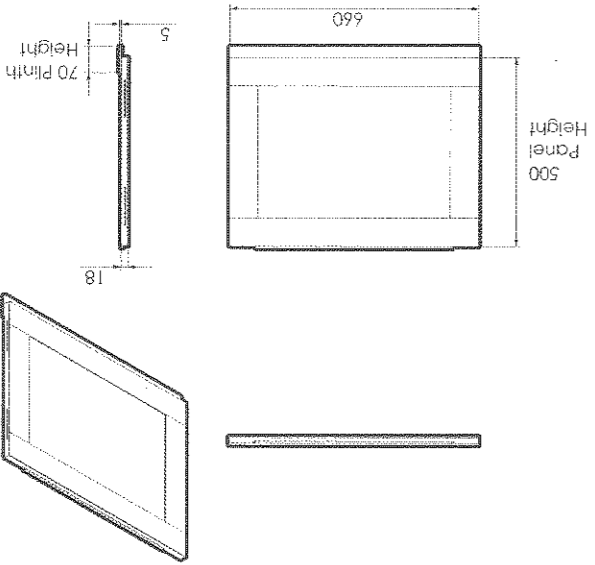

Bath Panels

BATH PANEL

- Simple to assemble, just unfold and fit
- Gloss white painted MDF bath panel and fit
- Hidden lockable sliding door for under bath storage
- Height adjustable base panel
- Fits most standard size baths (Min 500mm, Max 550mm)
- Fits most standard size baths

PRODUCT CODE	WB995122
FINISH	White
PACKAGING	White box with colour label
DIMENSIONS (HxWxD)	500-530x1677x18mm
PRICE	£93.91

STORAGE BATH PANEL

- Clip fit panels create accessible storage
- Gloss white painted MDF bath panel
- Two clip fit access panels create accessible under bath storage
- Height adjustable base panel (Min 500mm, Max 575mm)
- Fits most standard size baths

PRODUCT CODE	WB75122
FINISH	White
PACKAGING	White box with colour label
DIMENSIONS (LxW)	500x1690mm
PRICE	£93.91

Bath Panels

BATH END PANEL

- Fits all standard baths
- Gloss white painted MDF bath panel
- Provided with corner joints to seal the join between the side and end bath panels
- Height adjustable base panel (Min 500mm, Max 530mm)
- Fits most standard size baths

PRODUCT CODE	WB995022
FINISH	Glass
PACKAGING	White box with colour label
DIMENSIONS (HxWxD)	500-530x660x18mm
PRICE	£51.64

All prices exclude VAT

sales@croydex.co.uk

www.croydex.com