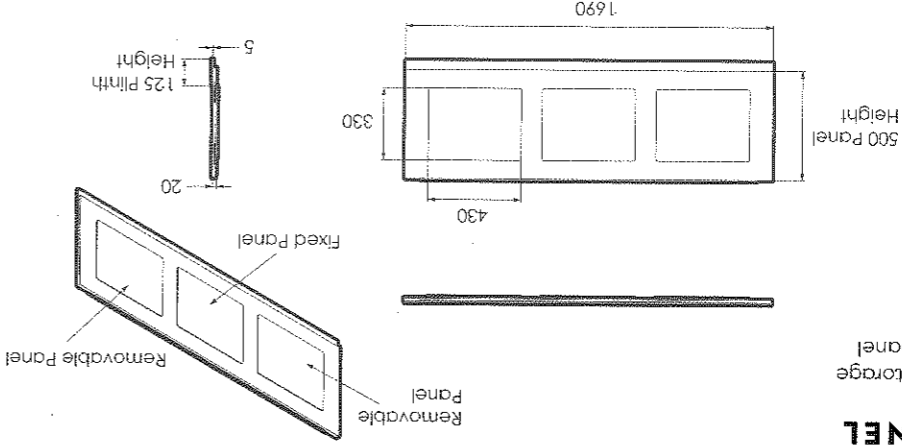

Bath Panels

BATH PANEL

- Simple to assemble, just unfold and fit
- Gloss white painted MDF bath panel and fit
- Hidden lockable sliding door for under bath storage
- Height adjustable base panel
- Fits most standard size baths (Min 500mm, Max 550mm)
- Fits most standard size baths

PRODUCT CODE	WB995122
FINISH	White
PACKAGING	White box with colour label
DIMENSIONS (HxWxD)	500-530x1677x18mm
PRICE	£93.91

STORAGE BATH PANEL

- Clip fit panels create accessible storage
- Gloss white painted MDF bath panel
- Two clip fit access panels create accessible under bath storage
- Height adjustable base panel (Min 500mm, Max 575mm)
- Fits most standard size baths

PRODUCT CODE	WB75122
FINISH	White
PACKAGING	White box with colour label
DIMENSIONS (LxW)	500x1690mm
PRICE	£93.91

Bath Panels

BATH END PANEL

- Fits all standard baths
- Gloss white painted MDF bath panel
- Provided with corner joints to seal the join between the side and end bath panels
- Height adjustable base panel (Min 500mm, Max 530mm)
- Fits most standard size baths

PRODUCT CODE	WB995022
FINISH	Glass
PACKAGING	White box with colour label
DIMENSIONS (HxWxD)	500-530x660x18mm
PRICE	£51.64

All prices exclude VAT

sales@croydex.co.uk

www.croydex.com