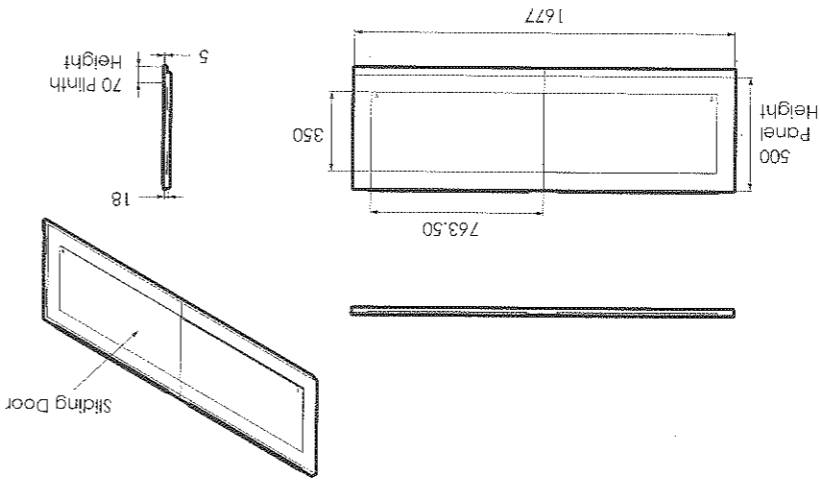

Bath Panels

BATH PANEL

- Simple to assemble, just unfold and fit
- Gloss white painted MDF bath panel and fit
- Hidden lockable sliding door for under bath storage
- Height adjustable base panel
- Fits most standard size baths (Min 500mm, Max 550mm)
- Fits most standard size baths

PRODUCT CODE	WB995122
FINISH	White
PACKAGING	White box with colour label
DIMENSIONS (HxWxD)	500-530x1677x18mm
PRICE	£93.91

STORAGE BATH PANEL

- Clip fit panels create accessible storage
- Gloss white painted MDF bath panel
- Two clip fit access panels create accessible under bath storage
- Height adjustable base panel (Min 500mm, Max 575mm)
- Fits most standard size baths

PRODUCT CODE	WB75122
FINISH	White
PACKAGING	White box with colour label
DIMENSIONS (LxW)	500x1690mm
PRICE	£93.91

Bath Panels

BATH END PANEL

- Fits all standard baths
- Gloss white painted MDF bath panel
- Provided with corner joints to seal the join between the side and end bath panels
- Height adjustable base panel (Min 500mm, Max 530mm)
- Fits most standard size baths

PRODUCT CODE	WB995022
FINISH	Glass
PACKAGING	White box with colour label
DIMENSIONS (HxWxD)	500-530x660x18mm
PRICE	£51.64

All prices exclude VAT

sales@croydex.co.uk

www.croydex.com