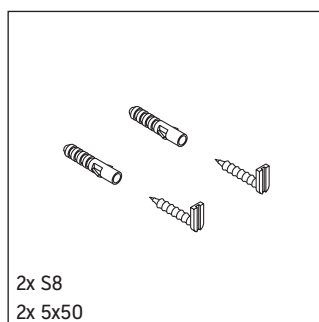

Ketho

KT 2537

Installation instructions

Instructions for use

The bathroom furniture range complies with the standards and guidelines applicable at the time of delivery and is designed for use in bathrooms. Direct contact with water should be avoided, for example, when showering.