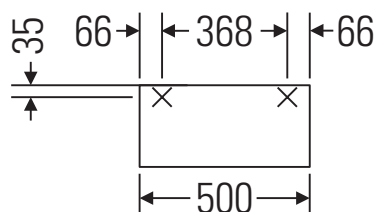

Ketho

KT 2537

Installation instructions

Instructions for use

The bathroom furniture range complies with the standards and guidelines applicable at the time of delivery and is designed for use in bathrooms. Direct contact with water should be avoided, for example, when showering.