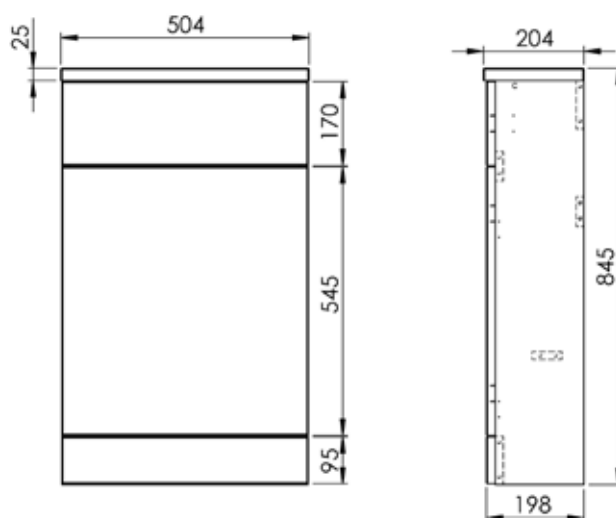

Finishes Available

Gloss White

Walnut

Storm Grey

Dimensions - 450mm free standing unit

Diagrams not to scale
All dimensions in mm
tolerance of +5mm

FAQ's

Technical Data Sheet

Finishes Available

Gloss White

Walnut

Storm Grey

Dimensions - 700mm FM unit

Diagrams not to scale
All dimensins in mm
tolerance of +5mm

FAQ's

Technical Data Sheet

KOBE
500mm BTW Unit

TAVISTOCK
inspiring bathrooms

No.	Description	Code	Fixings Included
1	KOBE 500 BTW INC WORKTOP	K5BTW	YES

Finishes Available

Gloss White

Walnut

Storm Grey

Dimensions - 500mm BTW unit

Diagrams not to scale
All dimensins in mm
tolerance of +5mm

FAQ's