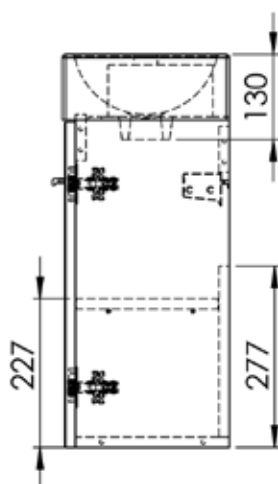

Technical Data Sheet

KOBE
450mm Wall Mounted Unit

TAVISTOCK
inspiring bathrooms

No.	Description	Code	Fixings Included
1	KOBE 450 WALL MOUNTED UNIT	KWM45	YES

Finishes Available

Gloss White

Walnut

Storm Grey

Dimensions - 450mm WM unit

Diagrams not to scale
All dimensins in mm
tolerance of +5mm

FAQ's

Technical Data Sheet

KOBE
450mm Cloakroom Unit

TAVISTOCK
inspiring bathrooms

No.	Description	Code	Fixings Included
1	KOBE 450 CLOAKROOM UNIT	KFS45	YES

Finishes Available

Gloss White

Walnut

Storm Grey

Dimensions - 450mm free standing unit

Diagrams not to scale
All dimensions in mm
tolerance of +5mm

FAQ's

Technical Data Sheet

Diagrams not to scale
All dimensins in mm
tolerance of +5mm

FAQ's