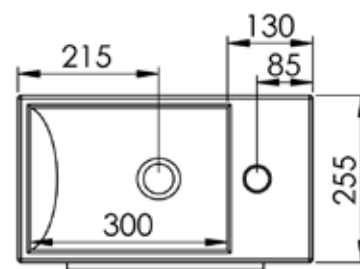

Dimensions - 450mm WM unit

Diagrams not to scale
All dimensins in mm
tolerance of +5mm

FAQ's

Technical Data Sheet

KOBE
450mm Cloakroom Unit

TAVISTOCK
inspiring bathrooms

No.	Description	Code	Fixings Included
1	KOBE 450 CLOAKROOM UNIT	KFS45	YES

Finishes Available

Gloss White

Walnut

Storm Grey

Dimensions - 450mm free standing unit

Diagrams not to scale
All dimensions in mm
tolerance of +5mm

FAQ's

Technical Data Sheet

Finishes Available

Gloss White

Walnut

Storm Grey

Dimensions - 700mm FM unit

Diagrams not to scale
All dimensins in mm
tolerance of +5mm

FAQ's

Technical Data Sheet

Diagrams not to scale
All dimensins in mm
tolerance of +5mm

FAQ's