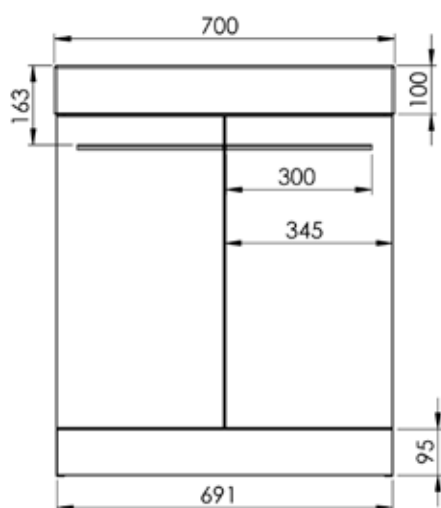

Finishes Available

Gloss White

Walnut

Storm Grey

Dimensions - 450mm free standing unit

Diagrams not to scale
All dimensions in mm
tolerance of +5mm

FAQ's

Technical Data Sheet

Finishes Available

Gloss White

Walnut

Storm Grey

Dimensions - 700mm FM unit

Diagrams not to scale
All dimensins in mm
tolerance of +5mm

FAQ's

Technical Data Sheet

Diagrams not to scale
All dimensins in mm
tolerance of +5mm

FAQ's