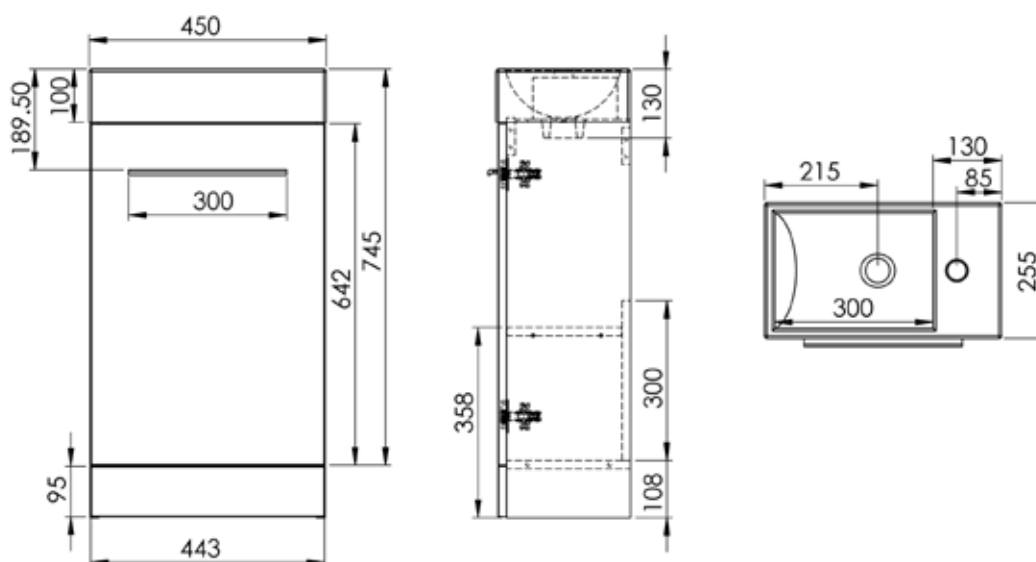

Dimensions - 450mm WM unit

Diagrams not to scale
All dimensins in mm
tolerance of +5mm

FAQ's

Technical Data Sheet

KOBE
450mm Cloakroom Unit

TAVISTOCK
inspiring bathrooms

No.	Description	Code	Fixings Included
1	KOBE 450 CLOAKROOM UNIT	KFS45	YES

Finishes Available

Gloss White

Walnut

Storm Grey

Dimensions - 450mm free standing unit

Diagrams not to scale
All dimensions in mm
tolerance of +5mm

FAQ's

Technical Data Sheet

Finishes Available

Gloss White

Walnut

Storm Grey

Dimensions - 700mm FM unit

Diagrams not to scale
All dimensins in mm
tolerance of +5mm

FAQ's

Technical Data Sheet

Diagrams not to scale
All dimensins in mm
tolerance of +5mm

FAQ's