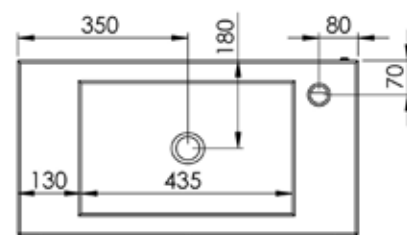

Finishes Available

Gloss White

Walnut

Storm Grey

Dimensions - 700mm FM unit

Diagrams not to scale
All dimensins in mm
tolerance of +5mm

FAQ's

Technical Data Sheet

Diagrams not to scale
All dimensins in mm
tolerance of +5mm

FAQ's