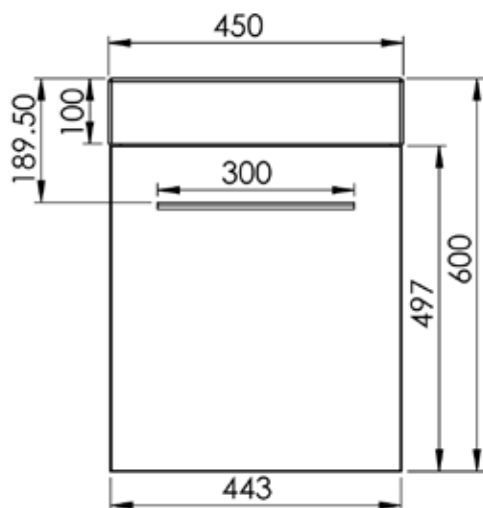

Technical Data Sheet

KOBE
450mm Wall Mounted Unit

TAVISTOCK
inspiring bathrooms

No.	Description	Code	Fixings Included
1	KOBE 450 WALL MOUNTED UNIT	KWM45	YES

Finishes Available

Gloss White

Walnut

Storm Grey

Dimensions - 450mm WM unit

Diagrams not to scale
All dimensins in mm
tolerance of +5mm

FAQ's

Technical Data Sheet

KOBE
450mm Cloakroom Unit

TAVISTOCK
inspiring bathrooms

No.	Description	Code	Fixings Included
1	KOBE 450 CLOAKROOM UNIT	KFS45	YES

Finishes Available

Gloss White

Walnut

Storm Grey

Dimensions - 450mm free standing unit

Diagrams not to scale
All dimensions in mm
tolerance of +5mm

FAQ's

Technical Data Sheet

Finishes Available

Gloss White

Walnut

Storm Grey

Dimensions - 700mm FM unit

Diagrams not to scale
All dimensins in mm
tolerance of +5mm

FAQ's

Technical Data Sheet