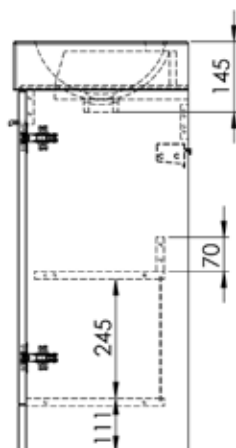

Diagrams not to scale
All dimensions in mm
tolerance of +5mm

FAQ's

Technical Data Sheet

KOBE
700mm Floor Mounted Unit

TAVISTOCK
inspiring bathrooms

No.	Description	Code	Fixings Included
1	KOBE 700 FLOOR MOUNTED UNIT	K70F	YES
2	KOBE 700 CERAMIC BASIN	K70C	

Finishes Available

Gloss White

Walnut

Storm Grey

Dimensions - 700mm FM unit

Diagrams not to scale
All dimensins in mm
tolerance of +5mm

FAQ's

Technical Data Sheet

KOBE
500mm BTW Unit

TAVISTOCK
inspiring bathrooms

No.	Description	Code	Fixings Included
1	KOBE 500 BTW INC WORKTOP	K5BTW	YES

Finishes Available

Gloss White

Walnut

Storm Grey

Dimensions - 500mm BTW unit

Diagrams not to scale
All dimensins in mm
tolerance of +5mm

FAQ's