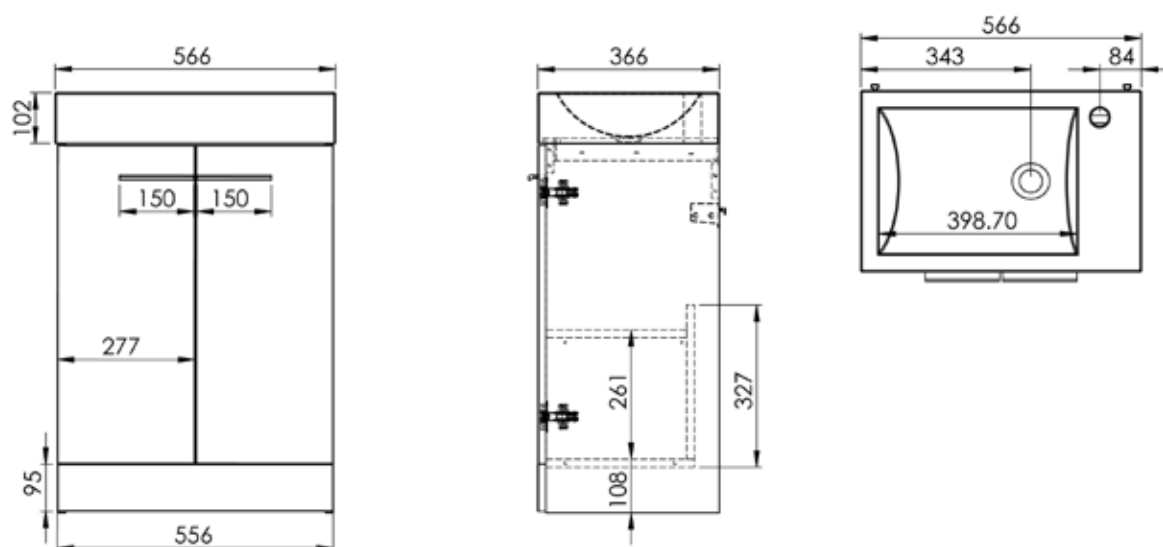

Dimensions - 560mm FM unit

Diagrams not to scale
All dimensions in mm
tolerance of +5mm