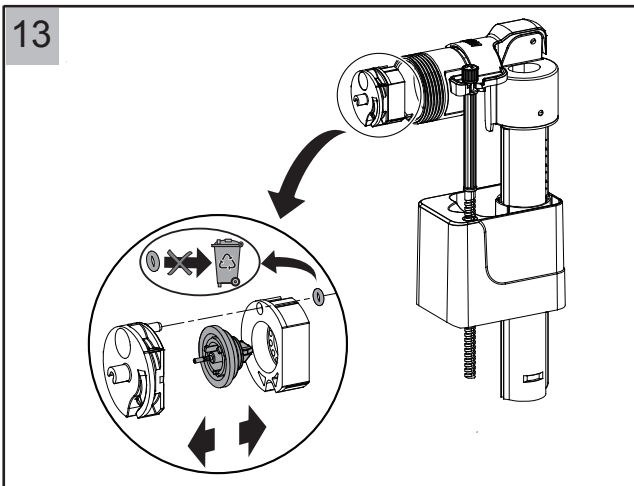

Maintenance for Concealed Cisterns

Maintenance for Concealed Cisterns

Maintenance for Concealed Cisterns

25

Vol.	Pos.	A	B	C [mm]
6 / 3 l		1	12	55+/-1
4.5 / 3 l		9	4	19+/-1

26

27

28