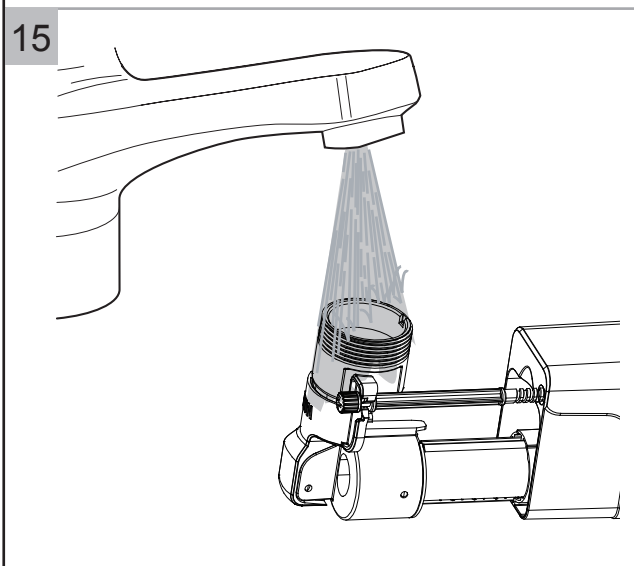

Maintenance for Concealed Cisterns

Maintenance for Concealed Cisterns

Maintenance for Concealed Cisterns

25

Vol.	Pos.	A	B	C [mm]
6 / 3 l		1	12	55+/-1
4.5 / 3 l		9	4	19+/-1

26

27

28