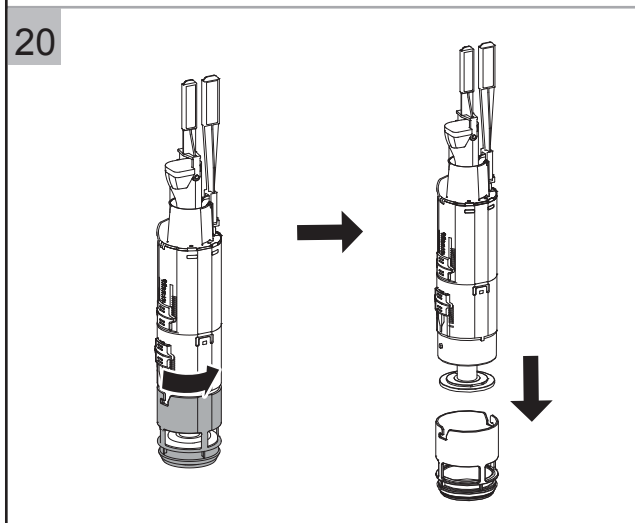

Maintenance for Concealed Cisterns

Maintenance for Concealed Cisterns

Maintenance for Concealed Cisterns

25

Vol.	Pos.	A	B	C [mm]
6 / 3 l		1	12	55+/-1
4.5 / 3 l		9	4	19+/-1

26

27

28