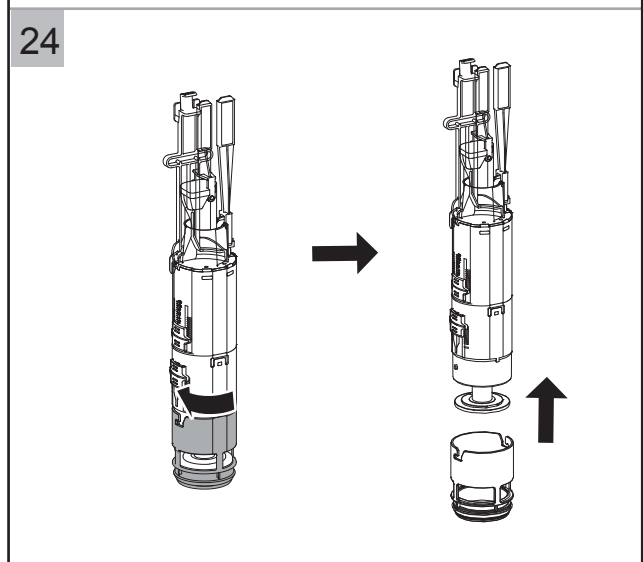

Maintenance for Concealed Cisterns

Maintenance for Concealed Cisterns

Maintenance for Concealed Cisterns

25

Vol.	Pos.	A	B	C [mm]
6 / 3 l		1	12	55+/-1
4.5 / 3 l		9	4	19+/-1

26

27

28