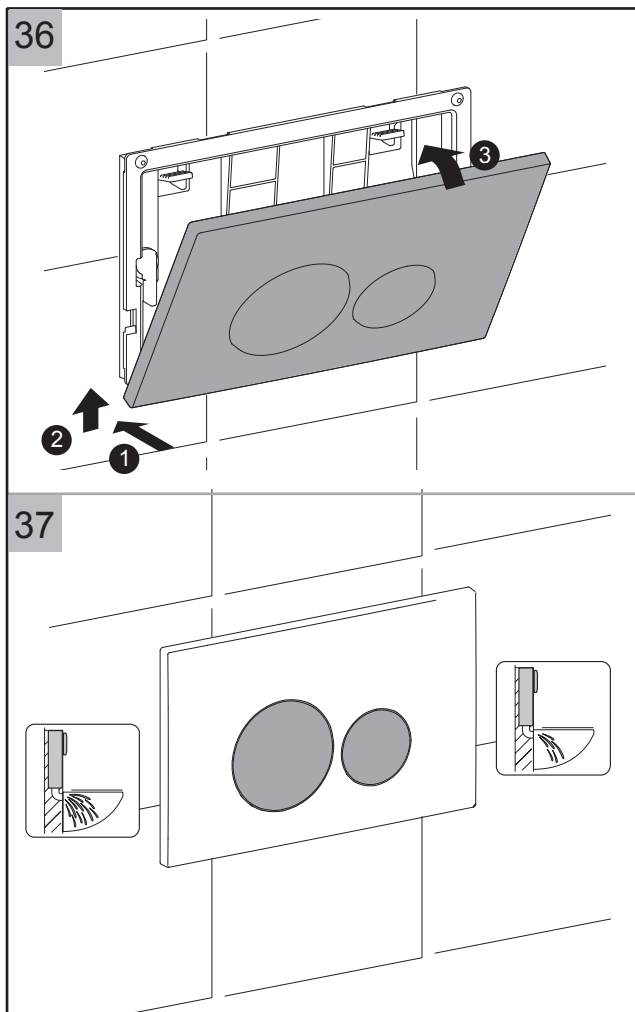

Maintenance for Concealed Cisterns

For any further information please contact

Bauhaus on: **0345 873 8840**

Or visit our web-site at:

www.bauhaus-bathrooms.co.uk