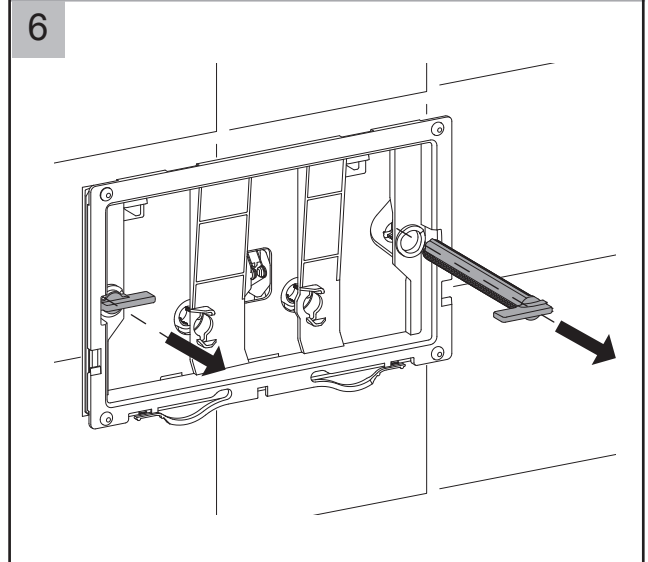

Maintenance for Concealed Cisterns