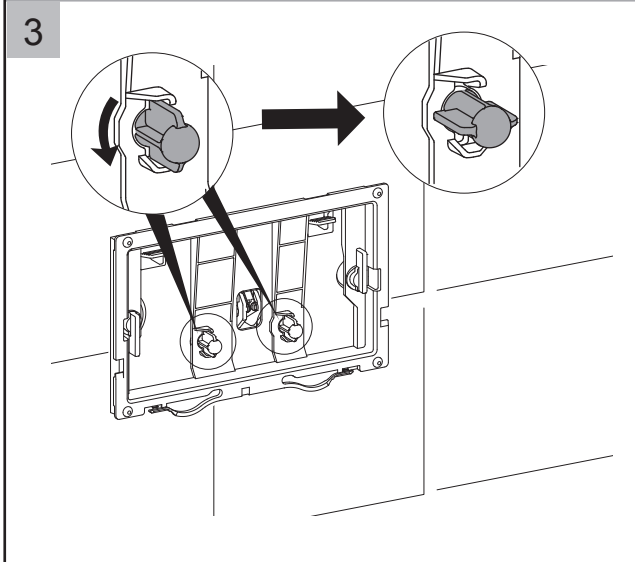

Maintenance for Concealed Cisterns