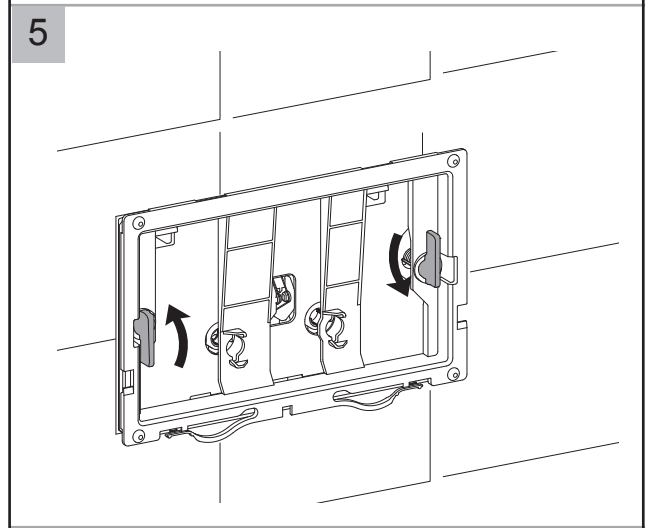

Maintenance for Concealed Cisterns