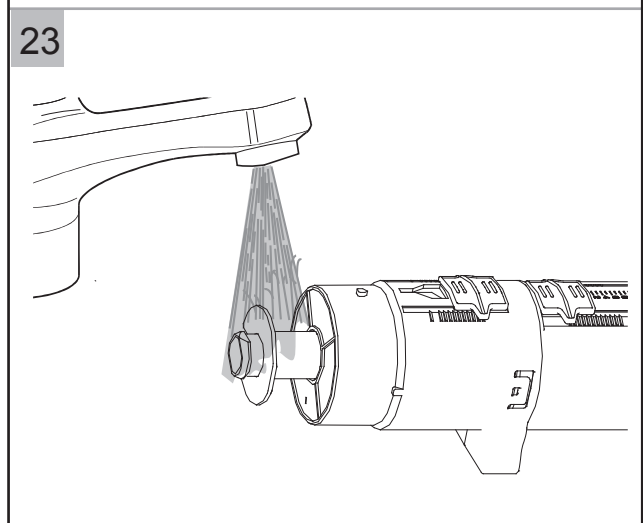

Maintenance for Concealed Cisterns

Maintenance for Concealed Cisterns

Maintenance for Concealed Cisterns

25

Vol.	Pos.	A	B	C [mm]
6 / 3 l		1	12	55+/-1
4.5 / 3 l		9	4	19+/-1

26

27

28