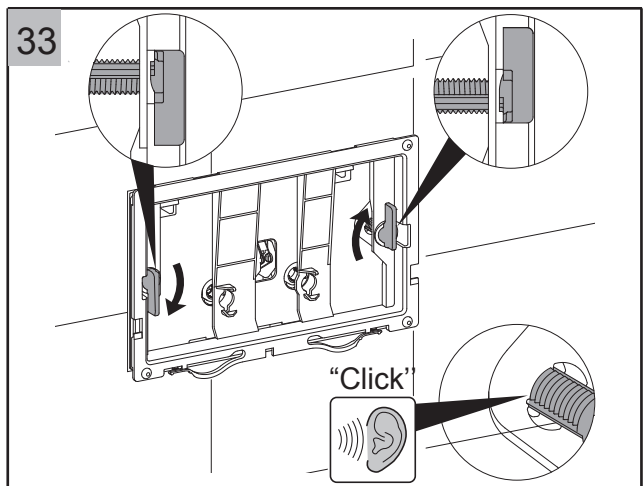

Maintenance for Concealed Cisterns