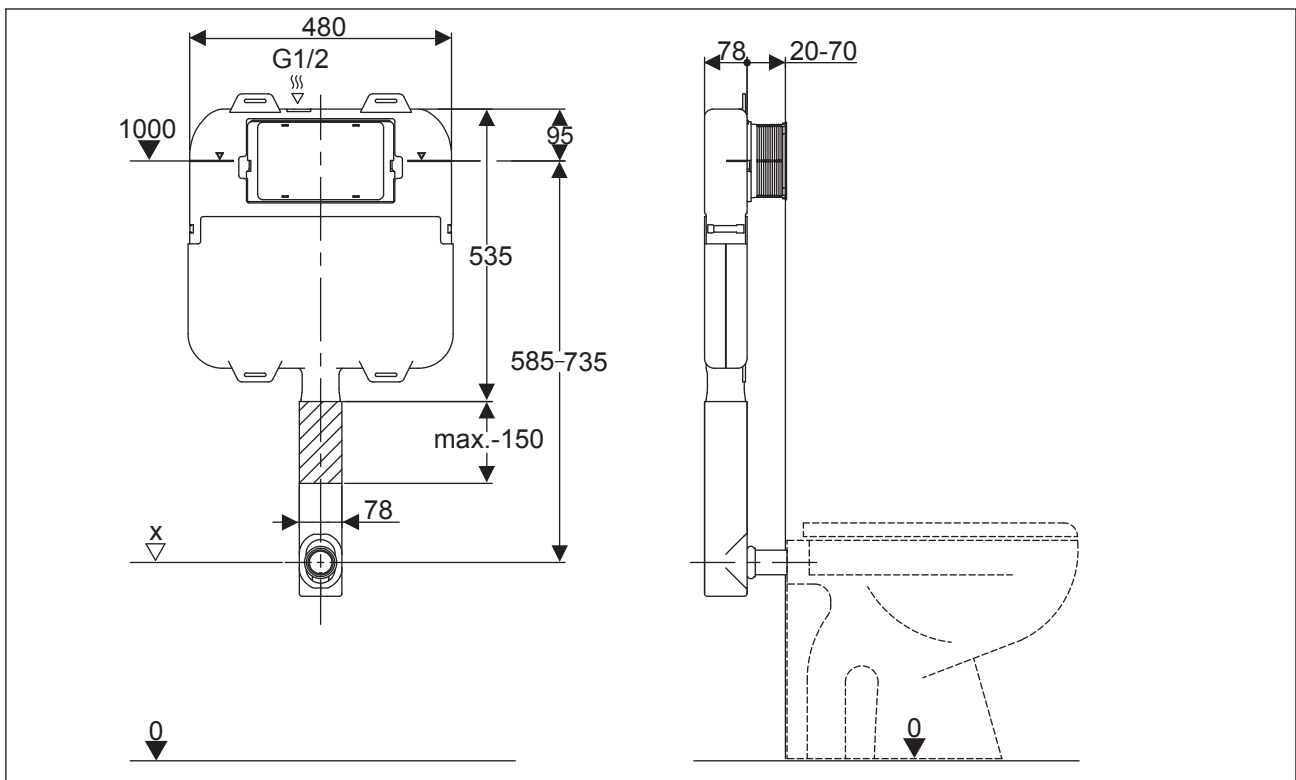

WCC57X46+

560548-1 16-1.0