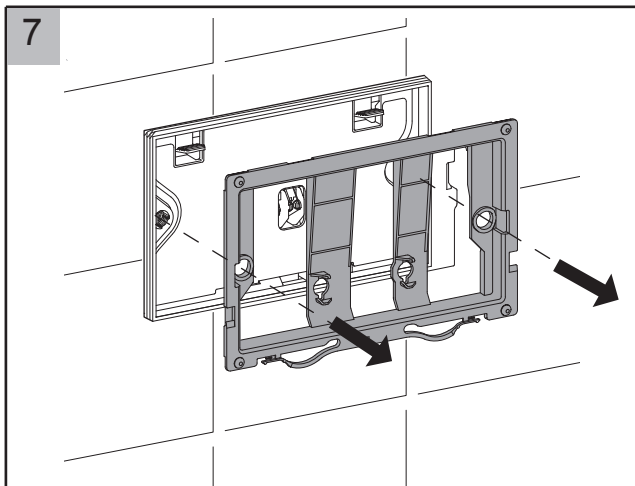

Maintenance for Concealed Cisterns

Maintenance for Concealed Cisterns

Maintenance for Concealed Cisterns

25

Vol.	Pos.	A	B	C [mm]
6 / 3 l		1	12	55+/-1
4.5 / 3 l		9	4	19+/-1

26

27

28