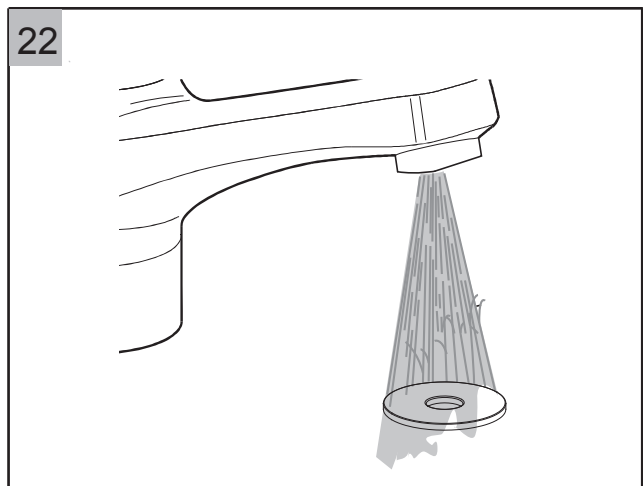

Maintenance for Concealed Cisterns

Maintenance for Concealed Cisterns

Maintenance for Concealed Cisterns

25

Vol.	Pos.	A	B	C [mm]
6 / 3 l		1	12	55+/-1
4.5 / 3 l		9	4	19+/-1

26

27

28