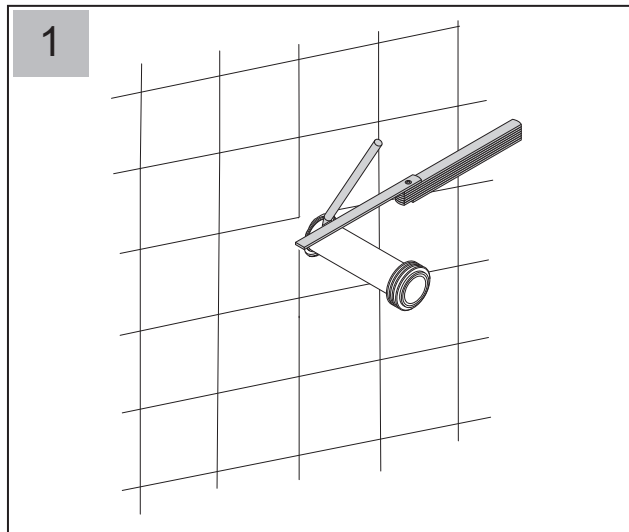

For any further information please contact

Bauhaus on: **0345 873 8840**

Or visit our web-site at:

www.bauhaus-bathrooms.co.uk