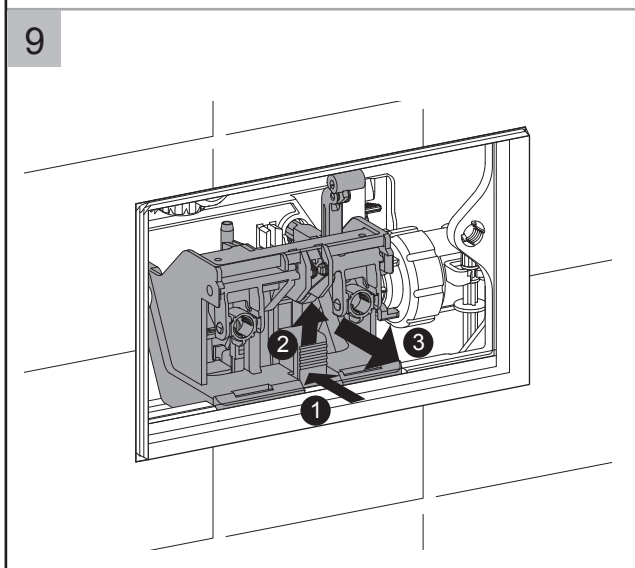

Maintenance for Concealed Cisterns

Maintenance for Concealed Cisterns

Maintenance for Concealed Cisterns

25

Vol.	Pos.	A	B	C [mm]
6 / 3 l		1	12	55+/-1
4.5 / 3 l		9	4	19+/-1

26

27

28