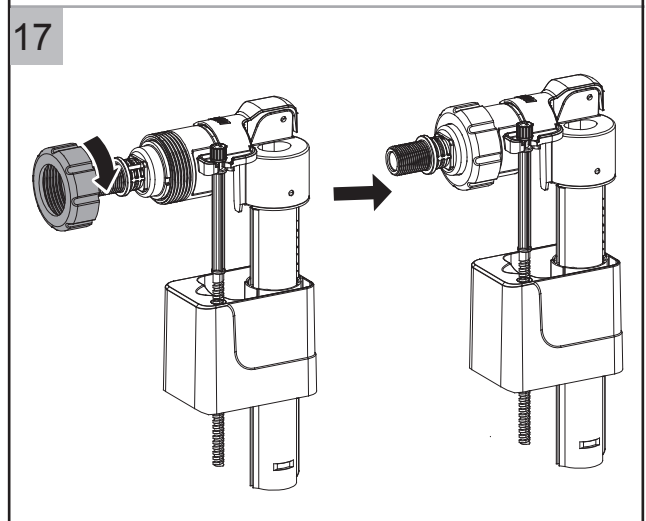

Maintenance for Concealed Cisterns

Maintenance for Concealed Cisterns

Maintenance for Concealed Cisterns

25

Vol.	Pos.	A	B	C [mm]
6 / 3 l		1	12	55+/-1
4.5 / 3 l		9	4	19+/-1

26

27

28