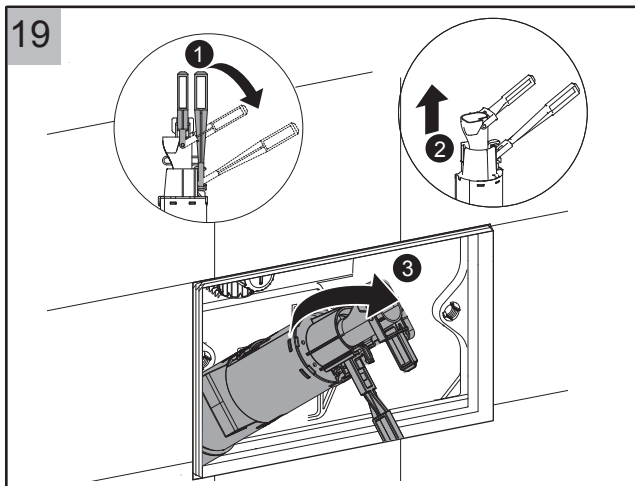

Maintenance for Concealed Cisterns

Maintenance for Concealed Cisterns

Maintenance for Concealed Cisterns

25

Vol.	Pos.	A	B	C [mm]
6 / 3 l		1	12	55+/-1
4.5 / 3 l		9	4	19+/-1

26

27

28