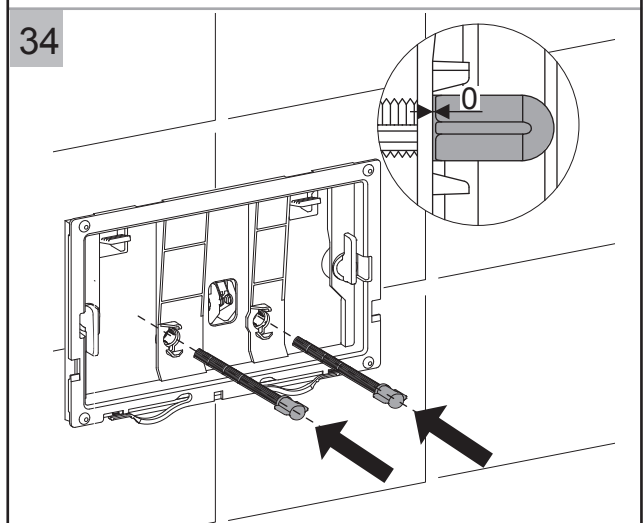

Maintenance for Concealed Cisterns