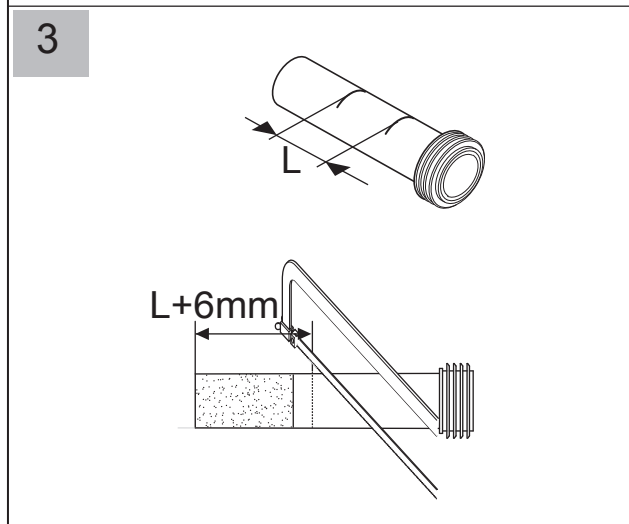

For any further information please contact

Bauhaus on: **0345 873 8840**

Or visit our web-site at:

www.bauhaus-bathrooms.co.uk