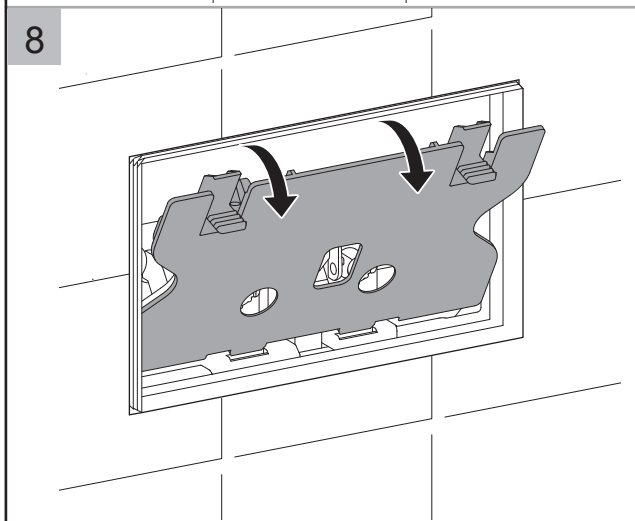

Maintenance for Concealed Cisterns

Maintenance for Concealed Cisterns

Maintenance for Concealed Cisterns

25

Vol.	Pos.	A	B	C [mm]
6 / 3 l		1	12	55+/-1
4.5 / 3 l		9	4	19+/-1

26

27

28