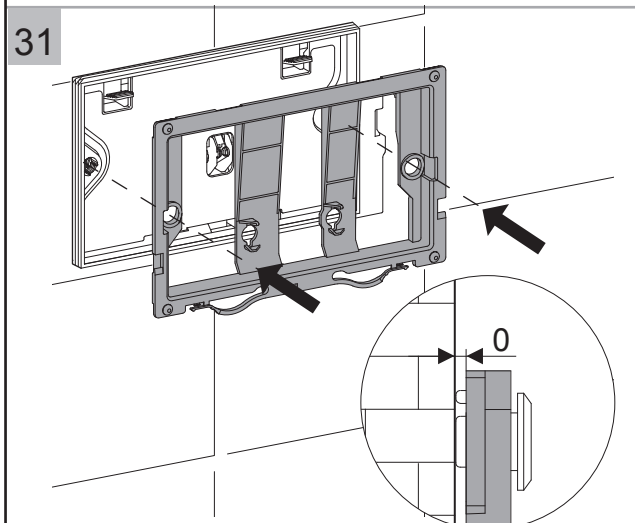

Maintenance for Concealed Cisterns