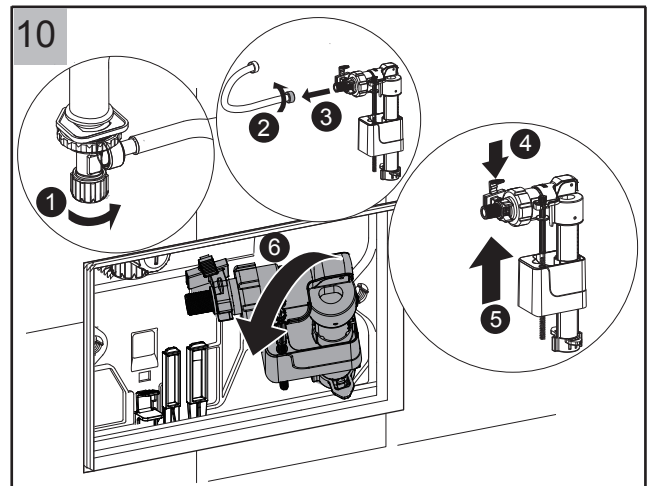

Maintenance for Concealed Cisterns

Maintenance for Concealed Cisterns

Maintenance for Concealed Cisterns

25

Vol.	Pos.	A	B	C [mm]
6 / 3 l		1	12	55+/-1
4.5 / 3 l		9	4	19+/-1

26

27

28