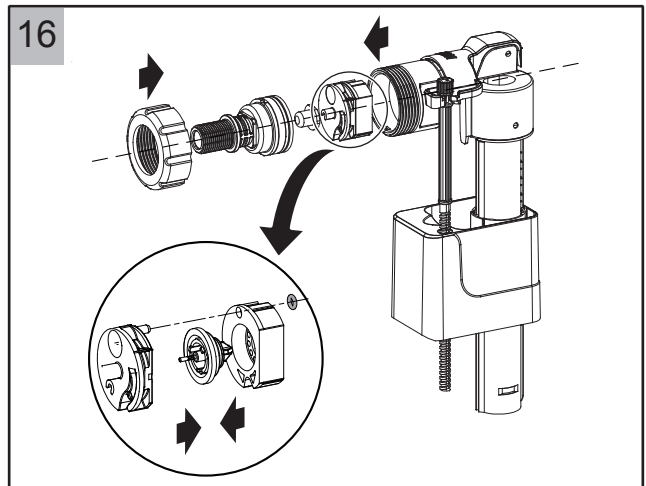

Maintenance for Concealed Cisterns

Maintenance for Concealed Cisterns

Maintenance for Concealed Cisterns

25

Vol.	Pos.	A	B	C [mm]
6 / 3 l		1	12	55+/-1
4.5 / 3 l		9	4	19+/-1

26

27

28