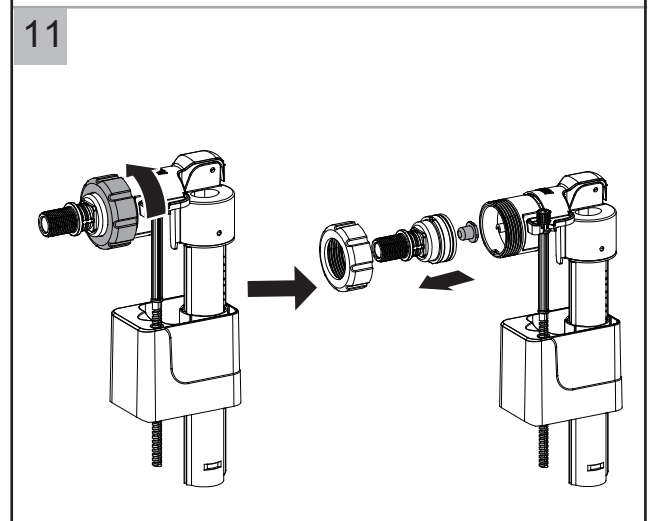

Maintenance for Concealed Cisterns

Maintenance for Concealed Cisterns

Maintenance for Concealed Cisterns

25

Vol.	Pos.	A	B	C [mm]
6 / 3 l		1	12	55+/-1
4.5 / 3 l		9	4	19+/-1

26

27

28