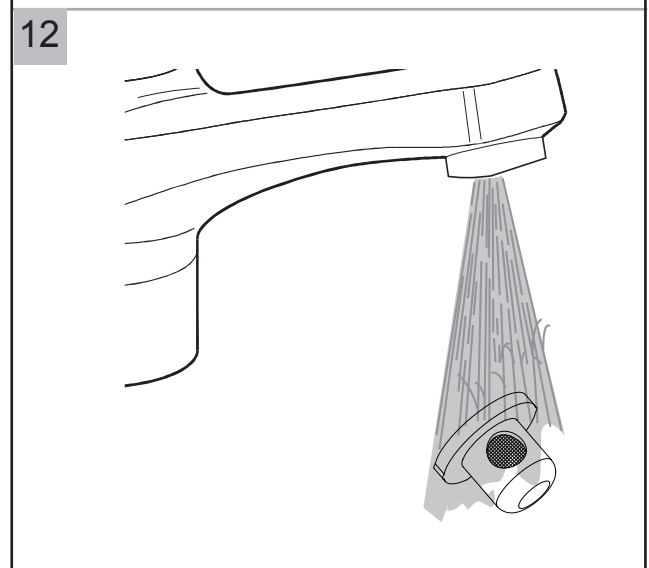

Maintenance for Concealed Cisterns

Maintenance for Concealed Cisterns

Maintenance for Concealed Cisterns

25

Vol.	Pos.	A	B	C [mm]
6 / 3 l		1	12	55+/-1
4.5 / 3 l		9	4	19+/-1

26

27

28