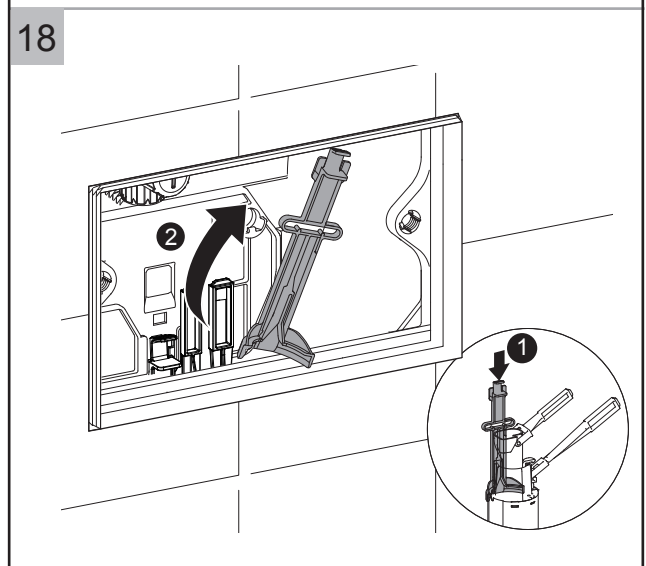

Maintenance for Concealed Cisterns

Maintenance for Concealed Cisterns

Maintenance for Concealed Cisterns

25

Vol.	Pos.	A	B	C [mm]
6 / 3 l		1	12	55+/-1
4.5 / 3 l		9	4	19+/-1

26

27

28