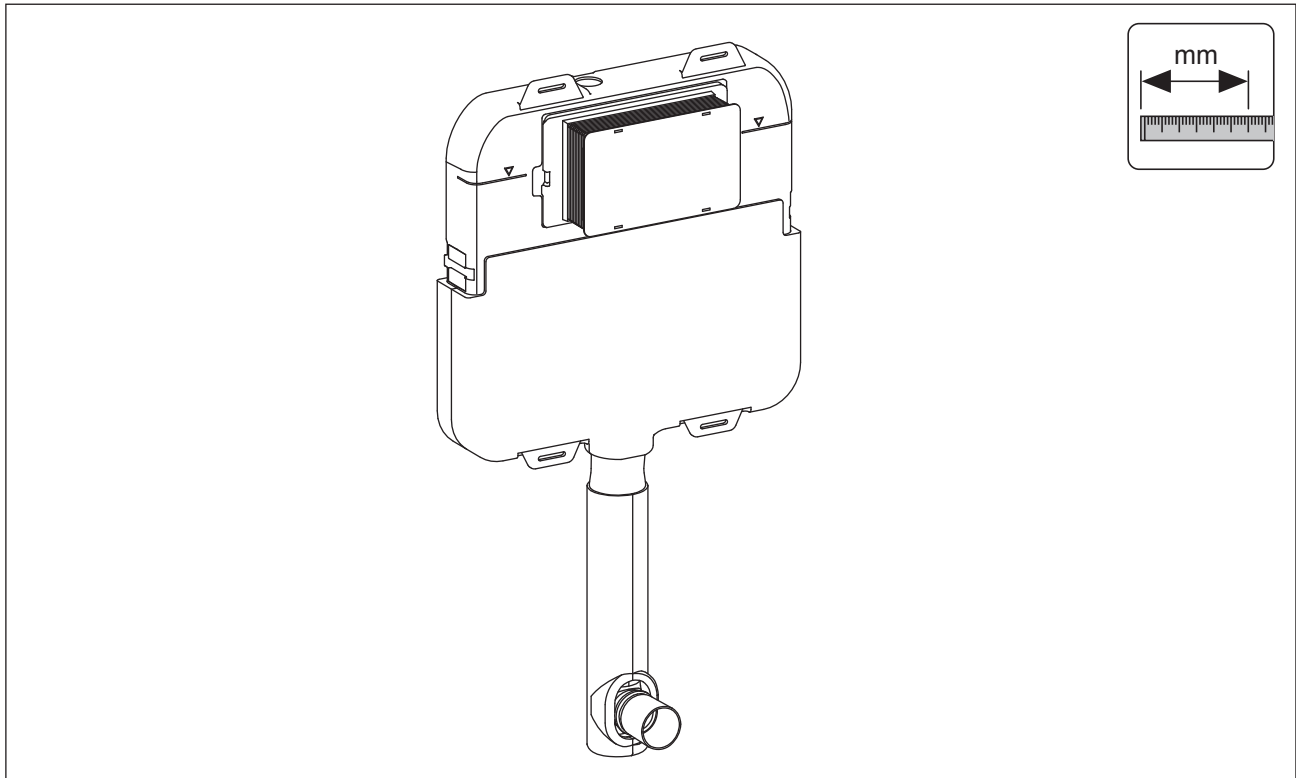

WCC57X46+

560548-1 16-1.0