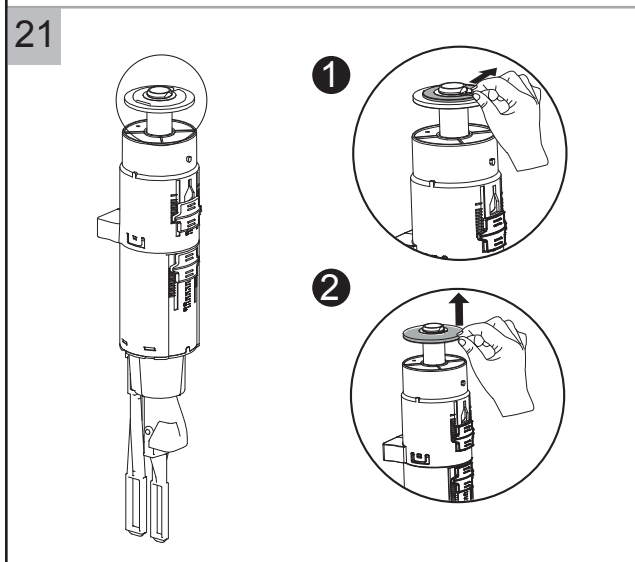

Maintenance for Concealed Cisterns

Maintenance for Concealed Cisterns

Maintenance for Concealed Cisterns

25

Vol.	Pos.	A	B	C [mm]
6 / 3 l		1	12	55+/-1
4.5 / 3 l		9	4	19+/-1

26

27

28