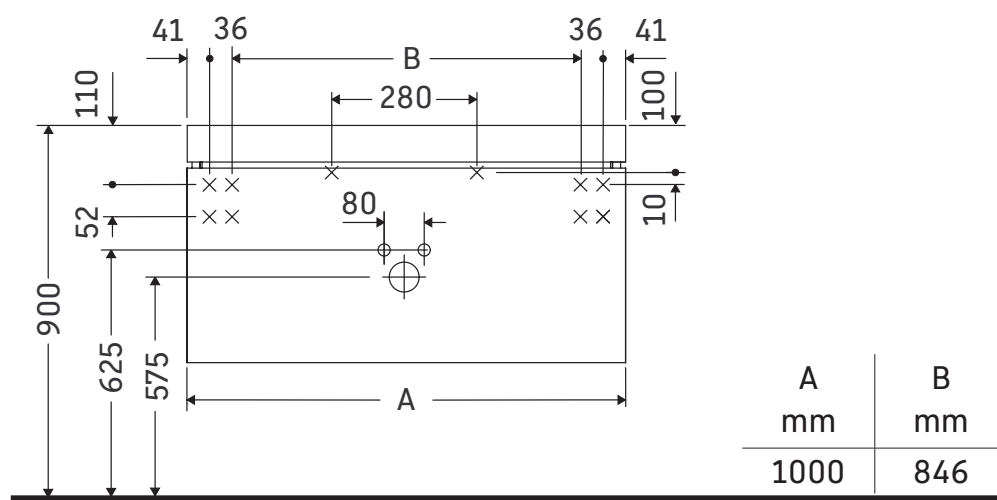

L-Cube

LC 6928

Mounting instructions

Instructions for use

The bathroom furniture range complies with the standards and guidelines applicable at the time of delivery and is designed for use in bathrooms. Direct contact with water should be avoided, for example, when showering.