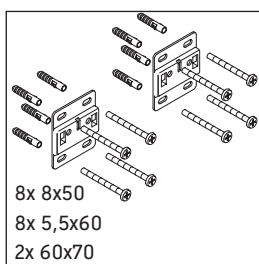

L-Cube

LC 6928

Mounting instructions

Instructions for use

The bathroom furniture range complies with the standards and guidelines applicable at the time of delivery and is designed for use in bathrooms. Direct contact with water should be avoided, for example, when showering.