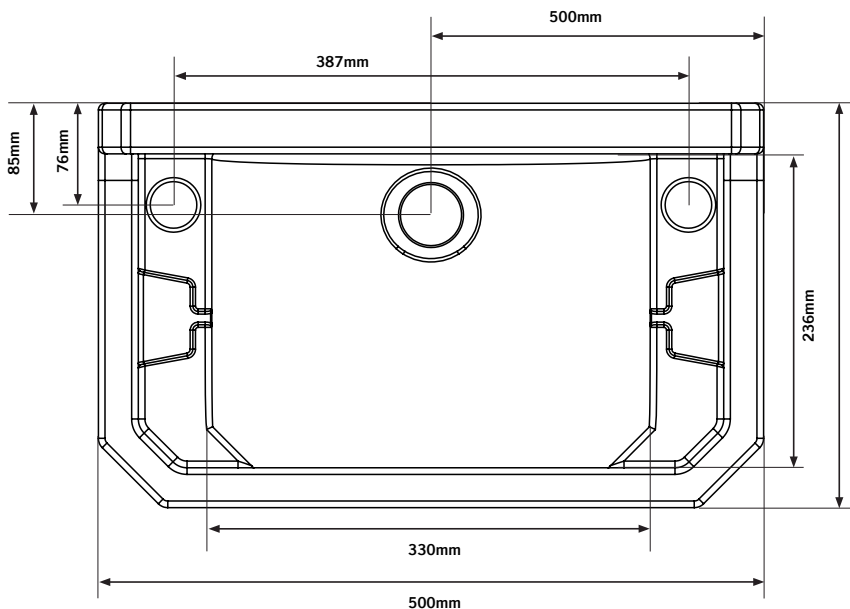

Product Information

No.	Description	Product Code	Fixings Included
1	Vitoria 2 Tap Hole Cloakroom Basin	DB850CLS	Yes
2	Vitoria Pedestal	PE850S	Yes

Product code	FAQ	Answer
PE850S	distance at base from wall when fitted	115mm
	foot front to back depth	230mm
	width front	265mm
	width back	280mm
	cavity width (pipe fit)	95mm
	cavity depth (pipe fit)	110mm