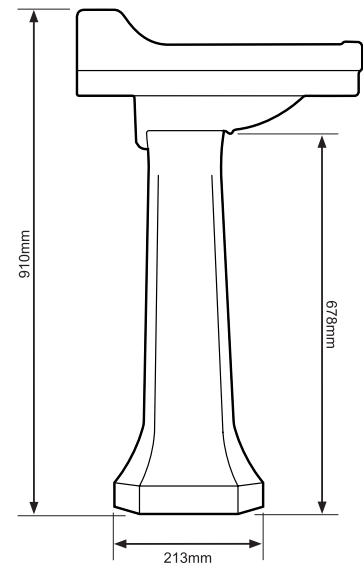

# Technical Data Sheet

Vitoria

Basin and Pedestal **1 Tap Hole**

**TAVISTOCK**  
inspiring bathrooms

Water Depth (bottom of bowl to bottom of overflow) - 95mm

## Product Information

No.	Description	Product Code	Fixings Included
1	Vitoria 1 Tap Hole Basin	SB850S	Yes
2	Vitoria Pedestal	PE850S	Yes

Product code	FAQ	Answer
PE850S	distance at base from wall when fitted	115mm
	foot front to back depth	230mm
	width front	265mm
	width back	280mm
	cavity width (pipe fit)	95mm
	cavity depth (pipe fit)	110mm

# Technical Data Sheet

Vitoria

Basin and Pedestal **2 Tap Hole**

**TAVISTOCK**  
inspiring bathrooms

Water Depth (bottom of bowl to bottom of overflow) - 95mm

**DIAGRAMS NOT TO SCALE  
ALL DIMENSIONS IN MM  
TOLERANCE OF ± 5MM**

## Product Information

No.	Description	Product Code	Fixings Included
1	Vitoria 2 Tap Hole Basin	DB850S	Yes
2	Vitoria Pedestal	PE850S	Yes

Product code	FAQ	Answer
PE850S	distance at base from wall when fitted	115mm
	foot front to back depth	230mm
	width front	265mm
	width back	280mm
	cavity width (pipe fit)	95mm
	cavity depth (pipe fit)	110mm