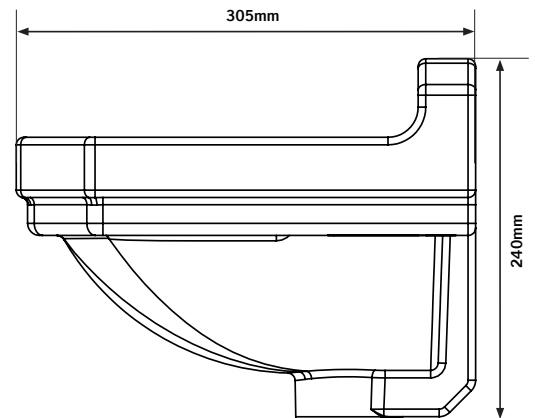

**DIAGRAMS NOT TO SCALE
ALL DIMENSIONS IN MM
TOLERANCE OF ± 5MM**

Product Information

No.	Description	Product Code	Fixings Included	Gross Weight	Net Weight
1	Vitoria 2 Tap Hole Cloakroom Basin	DB850CLS	no	--	--