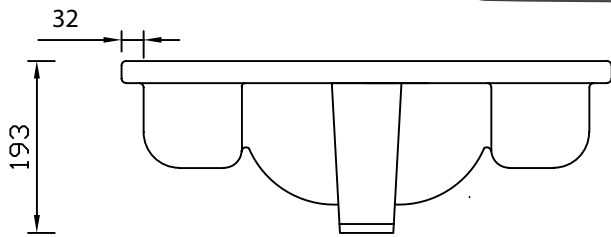

Technical Data Sheet

SCDB850S Vitoria
SCT BASIN 2 Tap Hole

TAVISTOCK
inspiring bathrooms

Product Information

No.	Description	Product Code	Fixings Included	Gross Weight	Net Weight
1	vitoria SCT 2 tap hole basin	SCDB850S	No	--	--