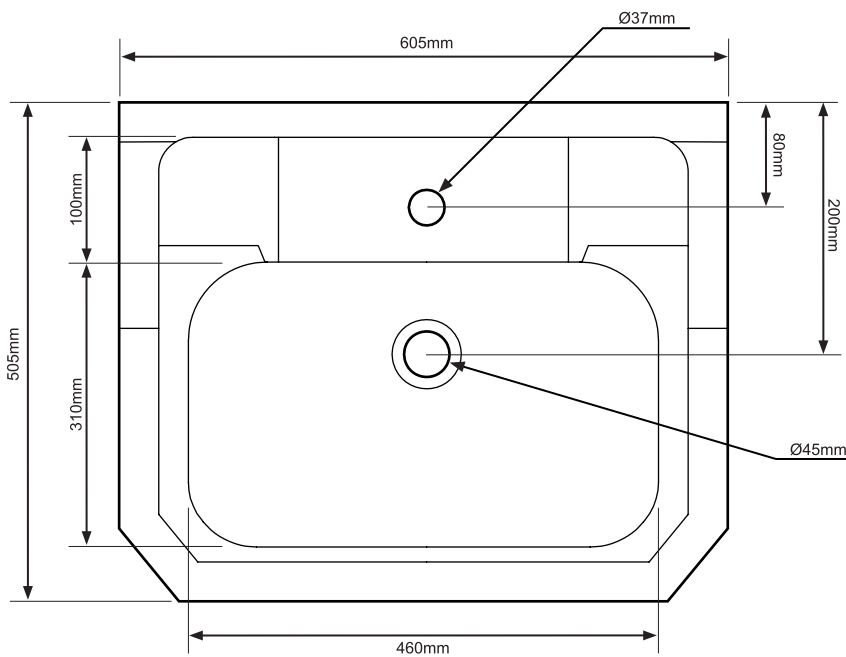

The cistern lid won't shut/the cistern isn't working correctly. **Ensure the inlet and flush valves are set to the correct heights. Refer to instruction manual supplied with WC.**

Can the pull chain be installed on the left? **No**

# Technical Data Sheet

Vitoria  
High Level WC

**TAVISTOCK**  
inspiring bathrooms

# Technical Data Sheet

Vitoria

Basin and Pedestal **1 Tap Hole**

**TAVISTOCK**  
inspiring bathrooms

Water Depth (bottom of bowl to bottom of overflow) - 95mm

# Technical Data Sheet

BTW850S Vitoria  
BTW PAN

**TAVISTOCK**  
inspiring bathrooms

External Dimensions / Footprint	
Front to back footprint	455mm
Left to Right front footprint	215mm
Left to Right bowl	295mm
Front to back bowl	340mm
Distance from spigot to back of pan	30mm projection beyond pan
Height floor to waste centre	180mm
Waste diameter	100mm
Height of inlet centre to floor	340mm