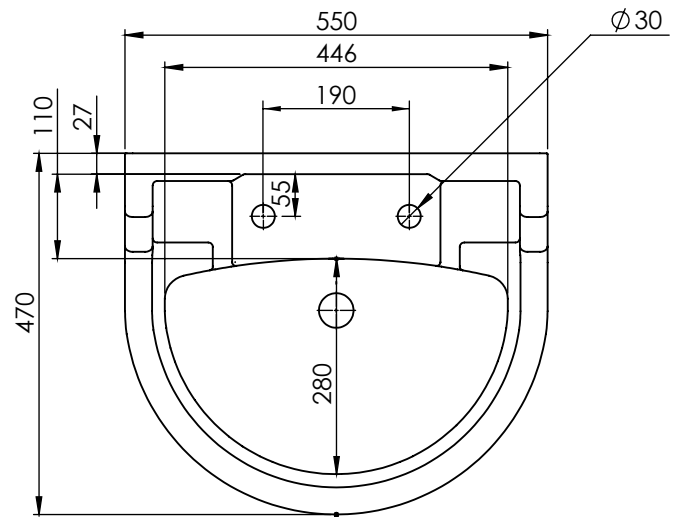

2TH

Product Information

No.	Description	Product Code	Fixings Included	Gross Weight	Net Weight
1	Vitoria Round Basin 550mm 1 Tap Hole	SB855S	No	--	--
2	Vitoria Round Basin 550mm 2 Tap Holes	DB855S	No	--	--
3	Vitoria Pedestal	PE850S	Yes