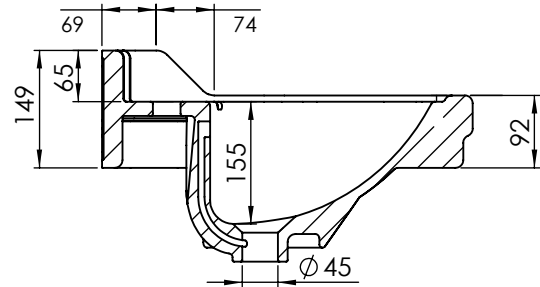

Technical Data Sheet

SB855S/DB855S Vitoria
ROUND BASIN 1/2 TH

TAVISTOCK
inspiring bathrooms

1TH