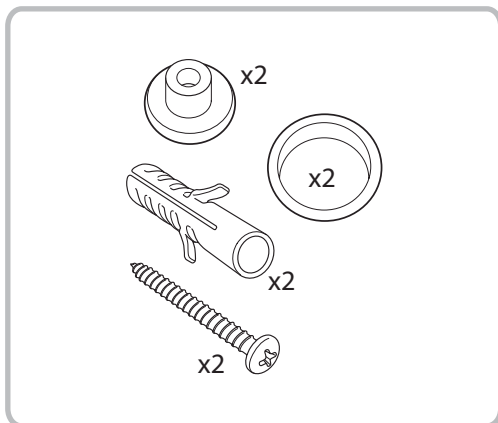

Technical Data Sheet

Vitoria
High Level WC

TAVISTOCK
inspiring bathrooms

Floor Fixing Kit

FAQ

What side is the inlet located? **Right hand side of cistern**

Are there any other compatible seats? **Vitoria White Toilet Seat - TS850WSC**

Can this pan be used with a side connection outlet pipe? **Yes**

The cistern lid won't shut/the cistern isn't working correctly. **Ensure the inlet and flush valves are set to the correct heights. Refer to instruction manual supplied with WC.**

Can the pull chain be installed on the left? **No**