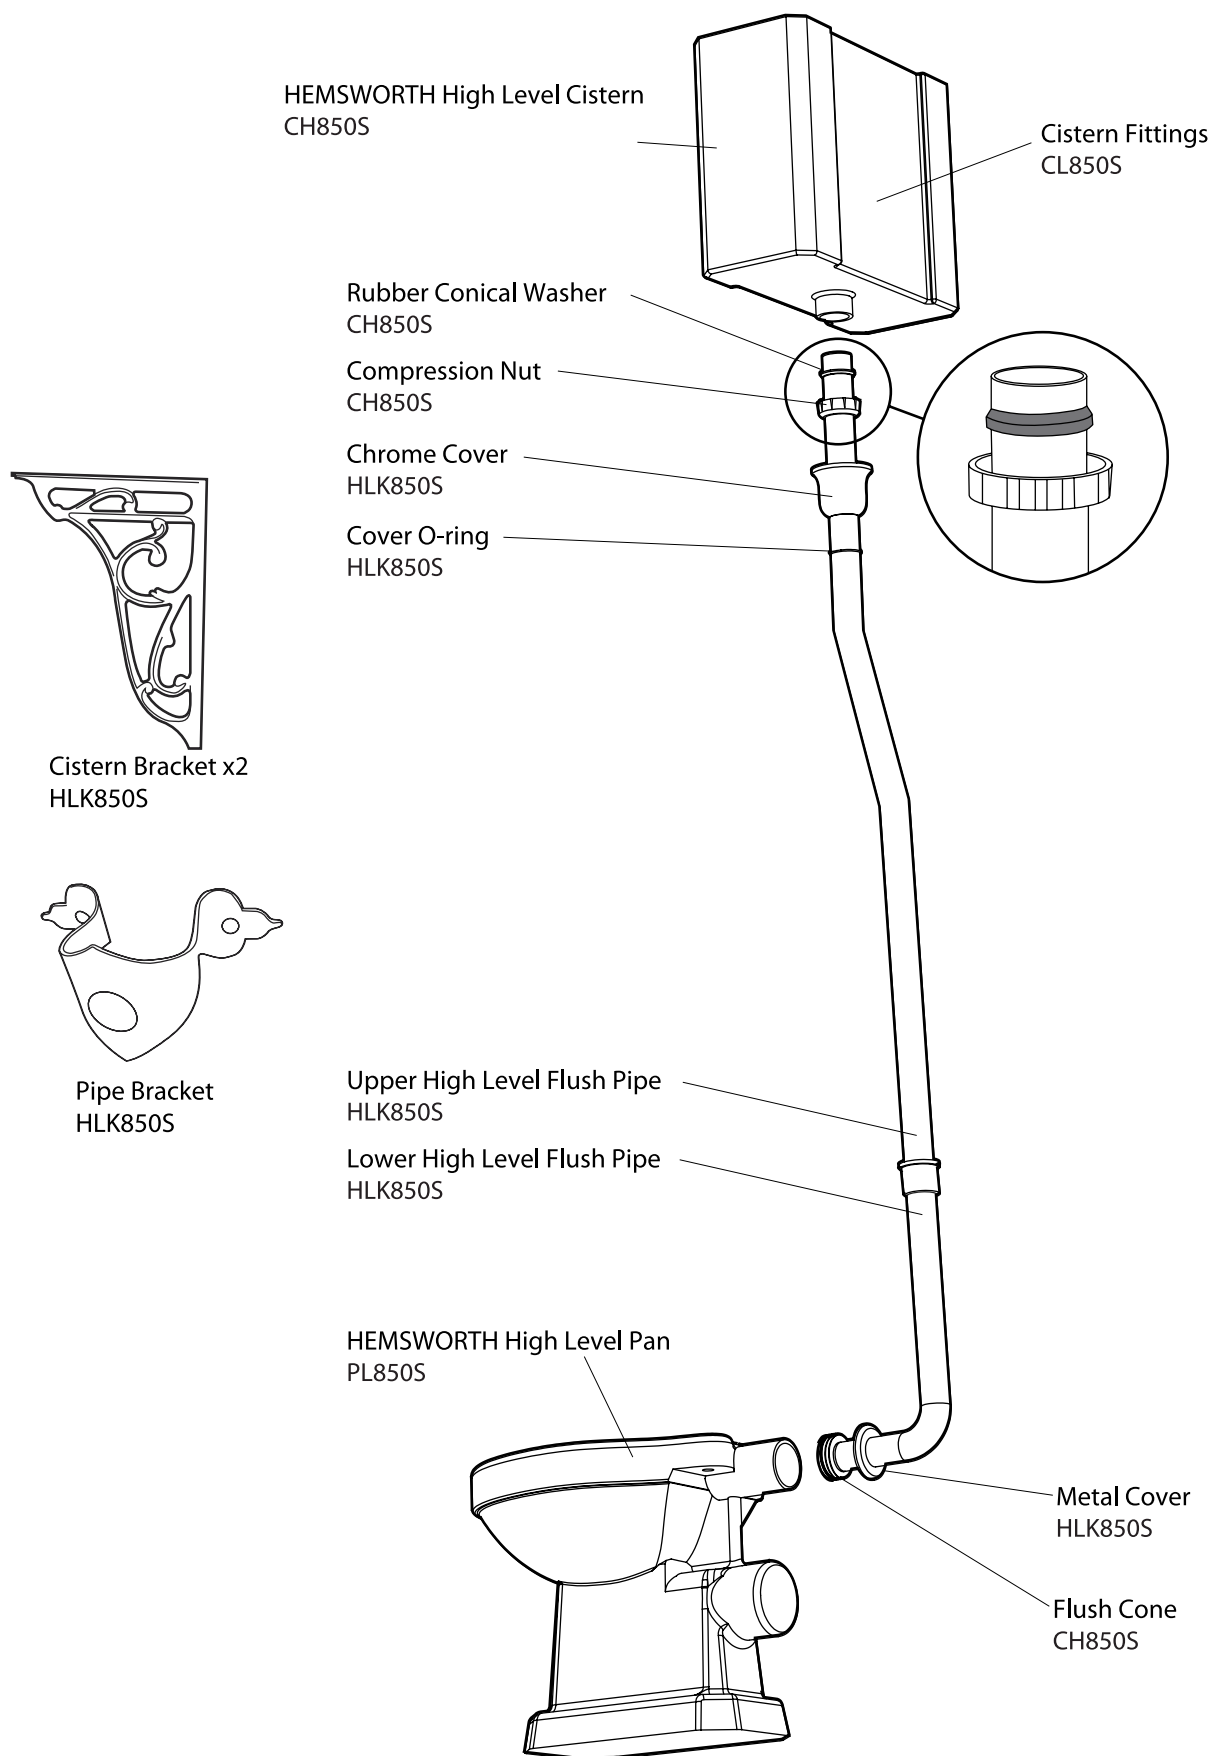

Technical Data Sheet

Vitoria
High Level WC

TAVISTOCK
inspiring bathrooms