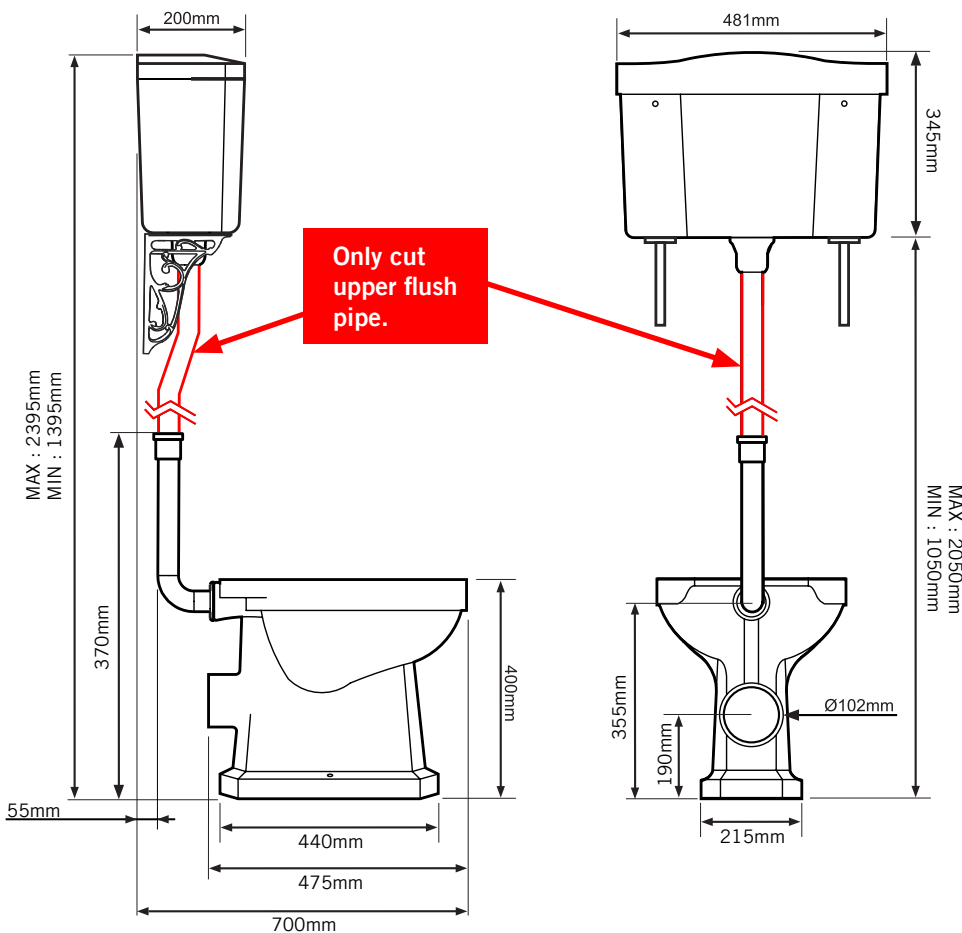

The cistern lid won't shut/the cistern isn't working correctly. **Ensure the inlet and flush valves are set to the correct heights. Refer to instruction manual supplied with WC.**

Is the flush handle reversible? **No, only right hand side.**

# Technical Data Sheet

Vitoria  
Low Level WC

**TAVISTOCK**  
inspiring bathrooms

# Technical Data Sheet

Vitoria  
High Level WC

**TAVISTOCK**  
inspiring bathrooms

**DIAGRAMS NOT TO SCALE  
ALL DIMENSIONS IN MM  
TOLERANCE OF ± 5MM**