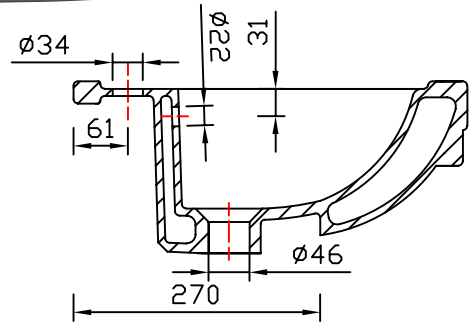

Technical Data Sheet

SCDB850S Vitoria
SCT BASIN 2 Tap Hole

TAVISTOCK
inspiring bathrooms

Product Information

No.	Description	Product Code	Fixings Included	Gross Weight	Net Weight
1	vitoria SCT 2 tap hole basin	SCDB850S	No	--	--