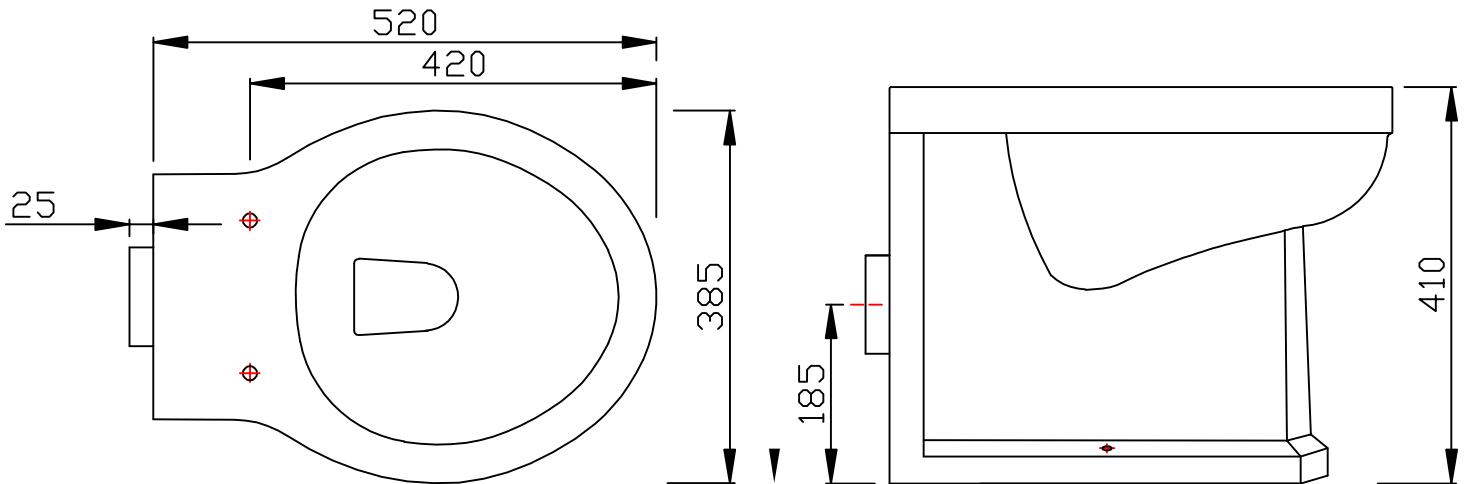

Cistern Dimensions	Size
Tank Dimension (H/W/D)	310/490/200mm
Tank Width With Handle Attached	540mm
Fixing Hole Centres	330mm
Flush Hole Diameter	60mm
Fixing Hole Diameter	10mm
Inlet Hole Diameter	25mm
Push Button Hole Diameter	23mm

## Product Information

No.	Description	Product Code	Fixings Included	Gross Weight	Net Weight
1	Vitoria 2 Tap Hole Cloakroom Basin	DB850CLS	no	--	--

# Technical Data Sheet

BTW850S Vitoria  
BTW PAN

**TAVISTOCK**  
inspiring bathrooms

External Dimensions / Footprint	
Front to back footprint	455mm
Left to Right front footprint	215mm
Left to Right bowl	295mm
Front to back bowl	340mm
Distance from spigot to back of pan	30mm projection beyond pan
Height floor to waste centre	180mm
Waste diameter	100mm
Height of inlet centre to floor	340mm