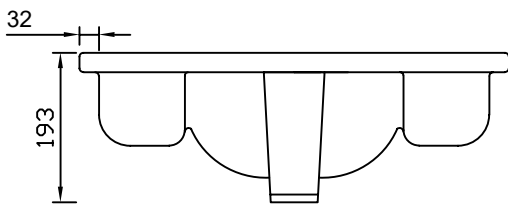

Technical Data Sheet

SCSB850S Vitoria
SCT BASIN 1 Tap Hole

TAVISTOCK
inspiring bathrooms

Product Information

No.	Description	Product Code	Fixings Included	Gross Weight	Net Weight
1	vitoria SCT 1 tap hole basin	SCSB850S	No	--	--