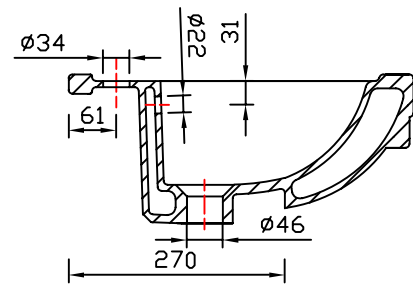

Technical Data Sheet

SCSB850S Vitoria
SCT BASIN 1 Tap Hole

TAVISTOCK
inspiring bathrooms

Product Information

No.	Description	Product Code	Fixings Included	Gross Weight	Net Weight
1	vitoria SCT 1 tap hole basin	SCSB850S	No	--	--