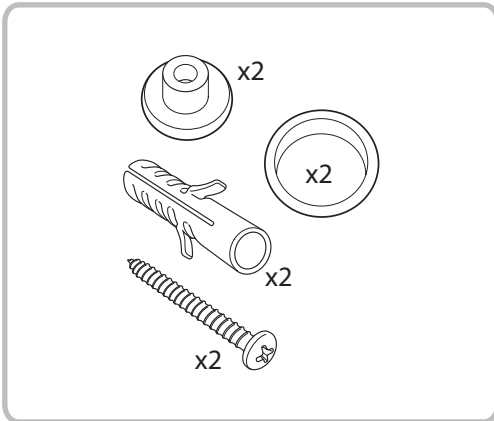

Technical Data Sheet

Vitoria
Low Level WC

TAVISTOCK
inspiring bathrooms

Floor Fixing Kit

FAQ

What side is the inlet located? **Right hand side of cistern**

Are there any other compatible seats? **Vitoria White Toilet Seat - TS850WSC**

Can this pan be used with a side connection outlet pipe? **Yes**

The cistern lid won't shut/the cistern isn't working correctly. **Ensure the inlet and flush valves are set to the correct heights. Refer to instruction manual supplied with WC.**

Is the flush handle reversible? **No, only right hand side.**