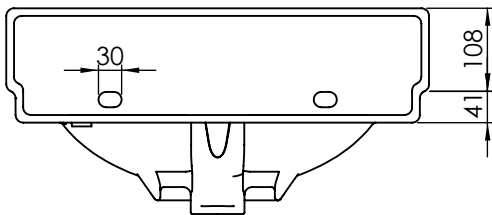

Technical Data Sheet

SB855S/DB855S Vitoria
ROUND BASIN 1/2 TH

TAVISTOCK
inspiring bathrooms

1TH