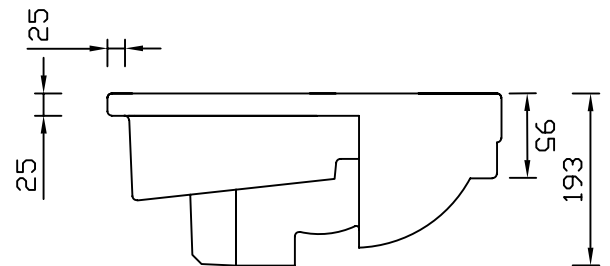

Technical Data Sheet

SCDB850S Vitoria
SCT BASIN 2 Tap Hole

TAVISTOCK
inspiring bathrooms

Product Information

No.	Description	Product Code	Fixings Included	Gross Weight	Net Weight
1	vitoria SCT 2 tap hole basin	SCDB850S	No	--	--