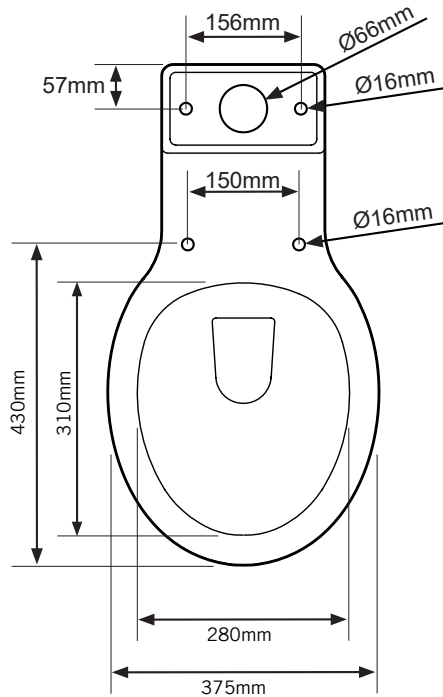

# Technical Data Sheet

Vitoria  
Close Coupled WC

**TAVISTOCK**  
inspiring bathrooms

DIAGRAMS NOT TO SCALE  
ALL DIMENSIONS IN MM  
TOLERANCE OF ± 5MM

Cistern Dimensions	Size
Tank Dimension (H/W/D)	310/490/200mm
Tank Width With Handle Attached	540mm
Fixing Hole Centres	330mm
Flush Hole Diameter	60mm
Fixing Hole Diameter	10mm
Inlet Hole Diameter	25mm
Push Button Hole Diameter	23mm

Extra Pan Dimensions	Size
Height Of Inlet Centre To Floor	435mm
Overall Depth Excluding Cistern	675mm
Belly	110mm