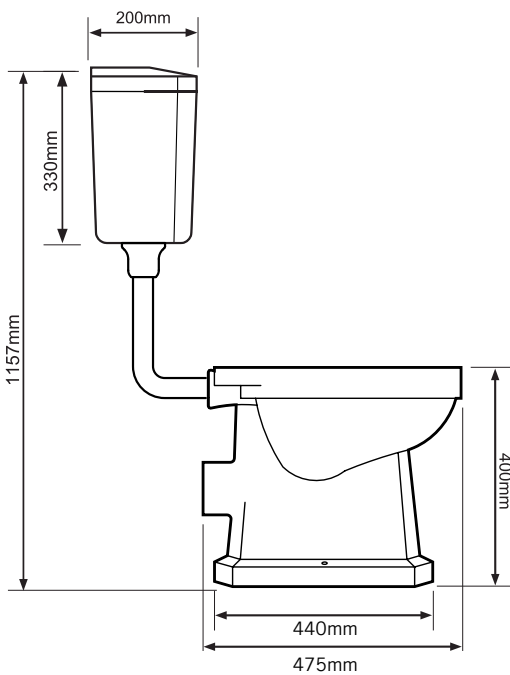

The cistern lid won't shut/the cistern isn't working correctly. **Ensure the inlet and flush valves are set to the correct heights. Refer to instruction manual supplied with WC.**

Is the flush handle reversible? **No, only right hand side.**

Cistern Dimensions	Size
Tank Dimension (H/W/D)	310/490/200mm
Tank Width With Handle Attached	540mm
Fixing Hole Centres	330mm
Flush Hole Diameter	60mm
Fixing Hole Diameter	10mm
Inlet Hole Diameter	25mm
Push Button Hole Diameter	23mm

Extra Pan Dimensions	Size
Height Of Inlet Centre To Floor	435mm
Overall Depth Excluding Cistern	675mm
Belly	110mm

# Technical Data Sheet

Vitoria  
Low Level WC

**TAVISTOCK**  
inspiring bathrooms

**DIAGRAMS NOT TO SCALE  
ALL DIMENSIONS IN MM  
TOLERANCE OF ± 5MM**