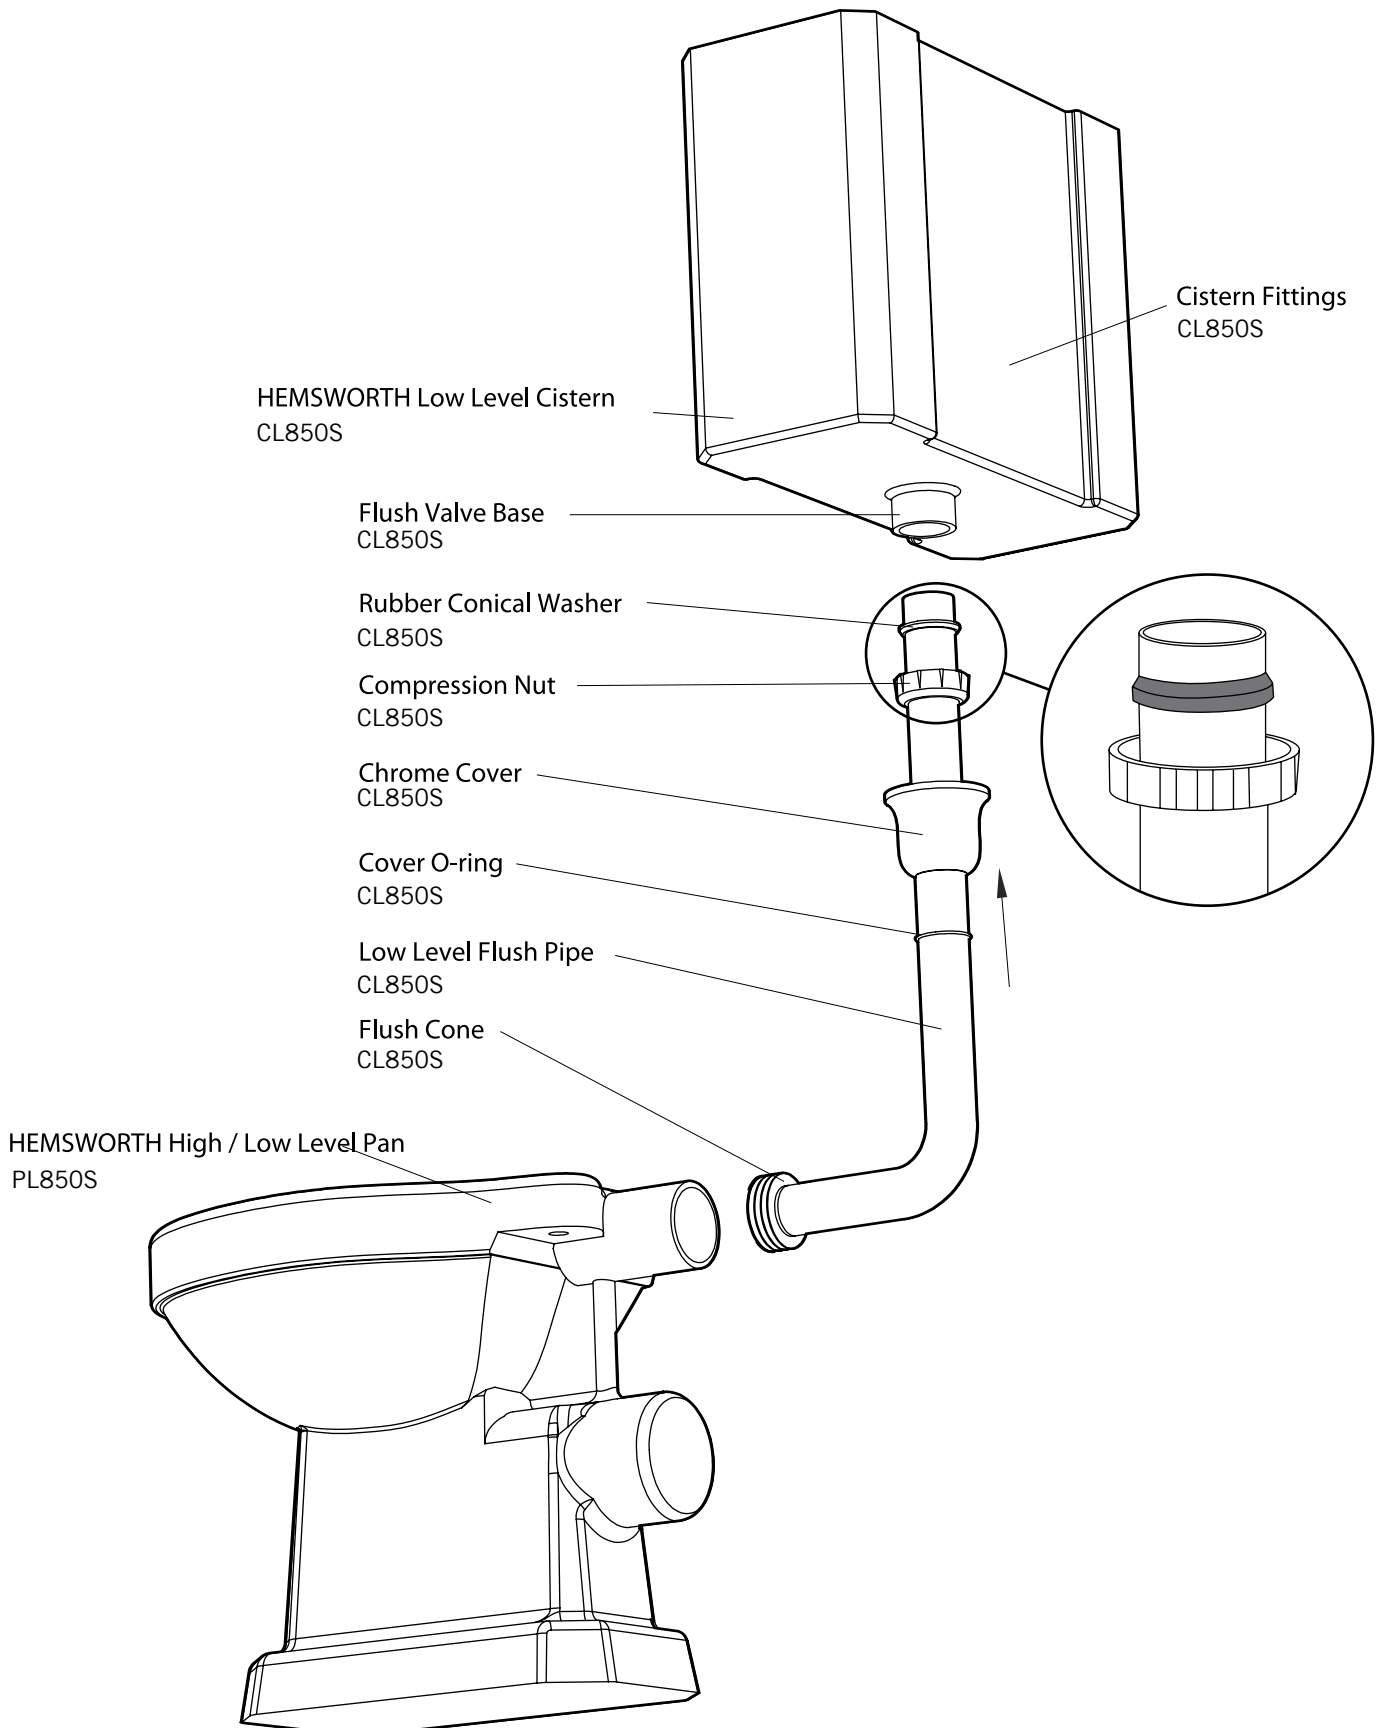

Technical Data Sheet

Vitoria
Low Level WC

TAVISTOCK
inspiring bathrooms