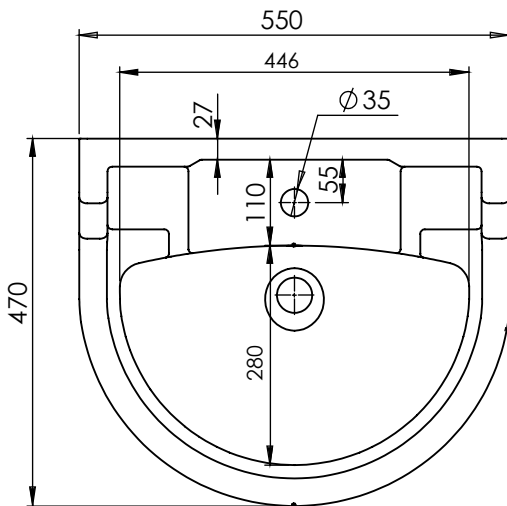

Technical Data Sheet

SB855S/DB855S Vitoria
ROUND BASIN 1/2 TH

TAVISTOCK
inspiring bathrooms

1TH