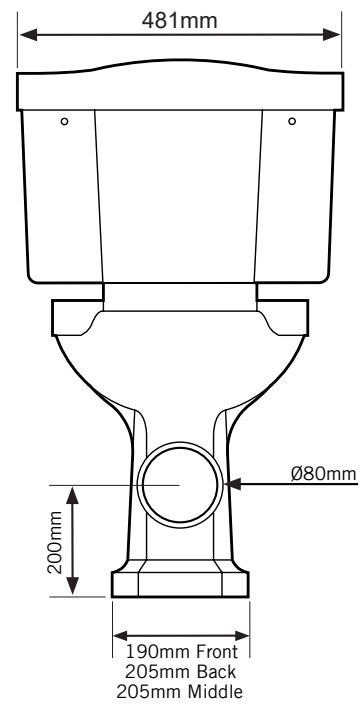

# Technical Data Sheet

Vitoria  
Close Coupled WC

**TAVISTOCK**  
inspiring bathrooms

DIAGRAMS NOT TO SCALE  
ALL DIMENSIONS IN MM  
TOLERANCE OF ± 5MM

Cistern Dimensions	Size
Tank Dimension (H/W/D)	310/490/200mm
Tank Width With Handle Attached	540mm
Fixing Hole Centres	330mm
Flush Hole Diameter	60mm
Fixing Hole Diameter	10mm
Inlet Hole Diameter	25mm
Push Button Hole Diameter	23mm

Extra Pan Dimensions	Size
Height Of Inlet Centre To Floor	435mm
Overall Depth Excluding Cistern	675mm
Belly	110mm