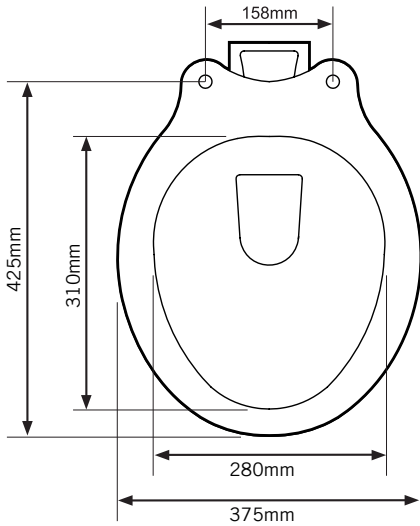

Technical Data Sheet

Vitoria
Low Level WC

TAVISTOCK
inspiring bathrooms

**DIAGRAMS NOT TO SCALE
ALL DIMENSIONS IN MM
TOLERANCE OF ± 5MM**