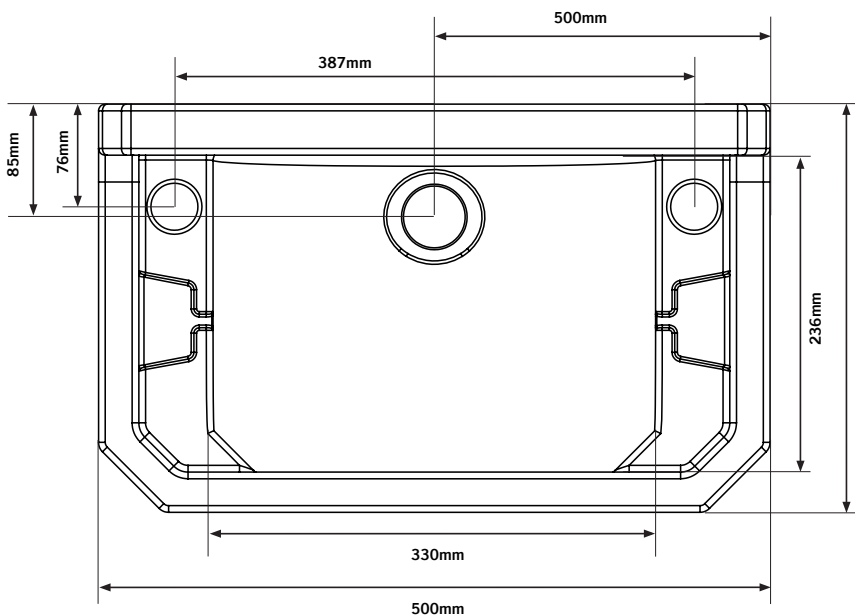

**DIAGRAMS NOT TO SCALE
ALL DIMENSIONS IN MM
TOLERANCE OF ± 5MM**

Product Information

No.	Description	Product Code	Fixings Included	Gross Weight	Net Weight
1	Vitoria 2 Tap Hole Cloakroom Basin	DB850CLS	no	--	--