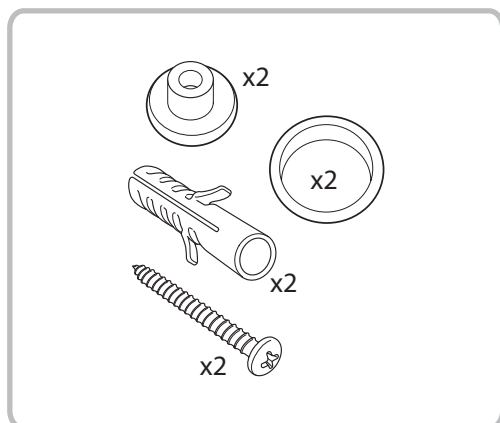

Technical Data Sheet

Vitoria
Close Coupled WC

TAVISTOCK
inspiring bathrooms

Floor Fixing Kit

FAQ

What side is the inlet located? **Right hand side of cistern**

Are there any other compatible seats? **Vitoria White Toilet Seat - TS850WSC**

Can this pan be used with a side connection outlet pipe? **Yes**

The cistern lid won't shut/the cistern isn't working correctly. **Ensure the inlet and flush valves are set to the correct heights. Refer to instruction manual supplied with WC.**

Is the flush handle reversible? **No, only right hand side.**

Cistern Dimensions	Size
Tank Dimension (H/W/D)	310/490/200mm
Tank Width With Handle Attached	540mm
Fixing Hole Centres	330mm
Flush Hole Diameter	60mm
Fixing Hole Diameter	10mm
Inlet Hole Diameter	25mm
Push Button Hole Diameter	23mm

Extra Pan Dimensions	Size
Height Of Inlet Centre To Floor	435mm
Overall Depth Excluding Cistern	675mm
Belly	110mm