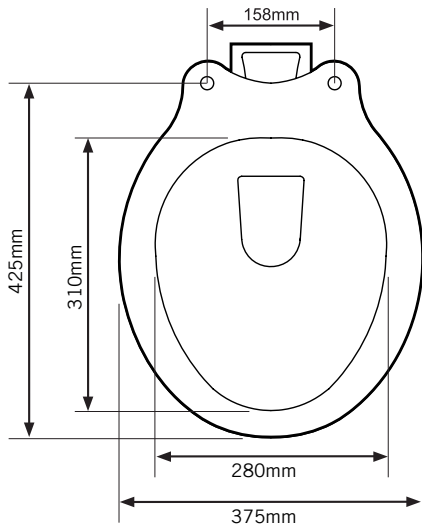

Cistern Dimensions	Size
Tank Dimension (H/W/D)	310/490/200mm
Tank Width With Handle Attached	540mm
Fixing Hole Centres	330mm
Flush Hole Diameter	60mm
Fixing Hole Diameter	10mm
Inlet Hole Diameter	25mm
Push Button Hole Diameter	23mm

The cistern lid won't shut/the cistern isn't working correctly. **Ensure the inlet and flush valves are set to the correct heights. Refer to instruction manual supplied with WC.**

Is the flush handle reversible? **No, only right hand side.**

# Technical Data Sheet

Vitoria  
High Level WC

**TAVISTOCK**  
inspiring bathrooms

**DIAGRAMS NOT TO SCALE  
ALL DIMENSIONS IN MM  
TOLERANCE OF ± 5MM**

# Technical Data Sheet

BTW850S Vitoria  
BTW PAN

**TAVISTOCK**  
inspiring bathrooms

External Dimensions / Footprint	
Front to back footprint	455mm
Left to Right front footprint	215mm
Left to Right bowl	295mm
Front to back bowl	340mm
Distance from spigot to back of pan	30mm projection beyond pan
Height floor to waste centre	180mm
Waste diameter	100mm
Height of inlet centre to floor	340mm