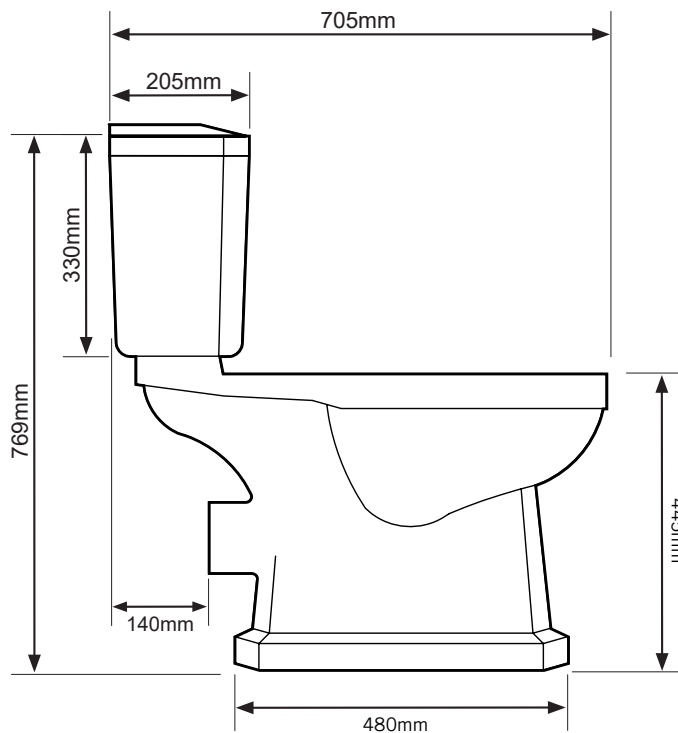

# Technical Data Sheet

Vitoria  
Close Coupled WC

**TAVISTOCK**  
inspiring bathrooms

DIAGRAMS NOT TO SCALE  
ALL DIMENSIONS IN MM  
TOLERANCE OF ± 5MM

## Product Information

No.	Description	Product Code	Fixings Included	Gross Weight	Net Weight
1	Vitoria Close Coupled Cistern inc. Flush Fittings	C850S	Yes	15.5kg	15.5kg
2	Vitoria Oak Toilet Seat	TS850NOSC	Yes	4.4kg	4.4kg
3	Vitoria Close Coupled Pan	P850S	Yes	26kg	26kg

Cistern Dimensions	Size
Tank Dimension (H/W/D)	310/490/200mm
Tank Width With Handle Attached	540mm
Fixing Hole Centres	330mm
Flush Hole Diameter	60mm
Fixing Hole Diameter	10mm
Inlet Hole Diameter	25mm
Push Button Hole Diameter	23mm

Extra Pan Dimensions	Size
Height Of Inlet Centre To Floor	435mm
Overall Depth Excluding Cistern	675mm
Belly	110mm