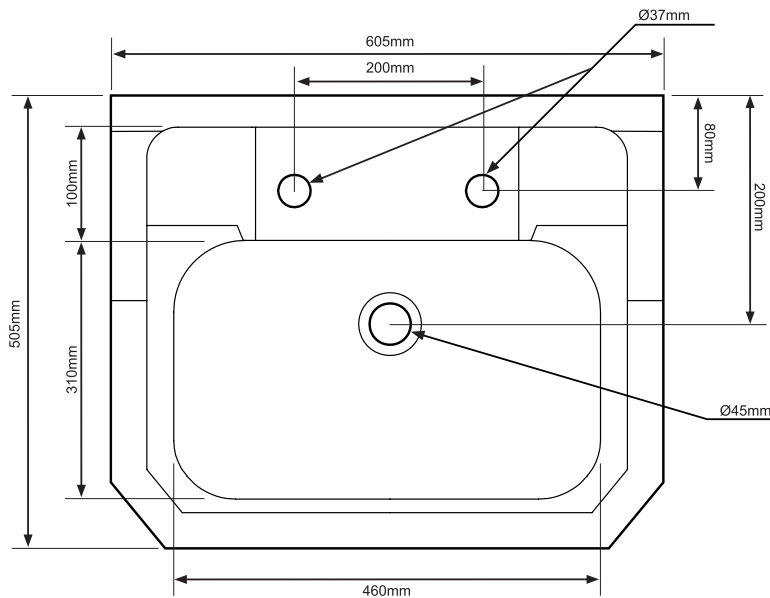

# Technical Data Sheet

Vitoria

Basin and Pedestal **1 Tap Hole**

**TAVISTOCK**  
inspiring bathrooms

Water Depth (bottom of bowl to bottom of overflow) - 95mm

## Product Information

No.	Description	Product Code	Fixings Included
1	Vitoria 1 Tap Hole Basin	SB850S	Yes
2	Vitoria Pedestal	PE850S	Yes

Product code	FAQ	Answer
PE850S	distance at base from wall when fitted	115mm
	foot front to back depth	230mm
	width front	265mm
	width back	280mm
	cavity width (pipe fit)	95mm
	cavity depth (pipe fit)	110mm

# Technical Data Sheet

Vitoria

Basin and Pedestal **2 Tap Hole**

**TAVISTOCK**  
inspiring bathrooms

Water Depth (bottom of bowl to bottom of overflow) - 95mm

**DIAGRAMS NOT TO SCALE  
ALL DIMENSIONS IN MM  
TOLERANCE OF ± 5MM**

# Technical Data Sheet

BTW850S Vitoria  
BTW PAN

**TAVISTOCK**  
inspiring bathrooms

External Dimensions / Footprint	
Front to back footprint	455mm
Left to Right front footprint	215mm
Left to Right bowl	295mm
Front to back bowl	340mm
Distance from spigot to back of pan	30mm projection beyond pan
Height floor to waste centre	180mm
Waste diameter	100mm
Height of inlet centre to floor	340mm