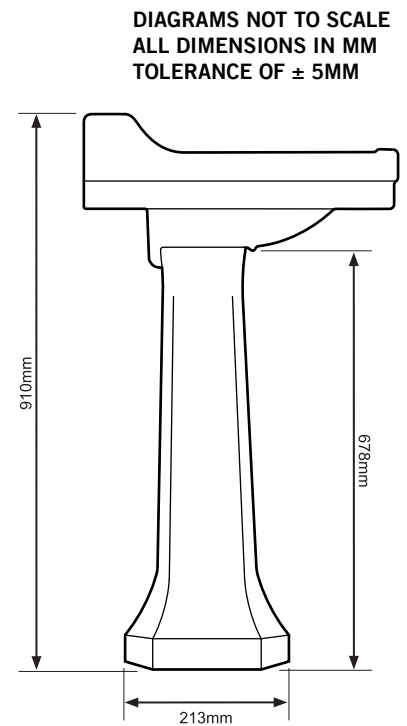

The cistern lid won't shut/the cistern isn't working correctly. **Ensure the inlet and flush valves are set to the correct heights. Refer to instruction manual supplied with WC.**

Can the pull chain be installed on the left? **No**

# Technical Data Sheet

Vitoria  
High Level WC

**TAVISTOCK**  
inspiring bathrooms

# Technical Data Sheet

Vitoria

Basin and Pedestal **1 Tap Hole**

**TAVISTOCK**  
inspiring bathrooms

Water Depth (bottom of bowl to bottom of overflow) - 95mm

# Technical Data Sheet

BTW850S Vitoria  
BTW PAN

**TAVISTOCK**  
inspiring bathrooms

External Dimensions / Footprint	
Front to back footprint	455mm
Left to Right front footprint	215mm
Left to Right bowl	295mm
Front to back bowl	340mm
Distance from spigot to back of pan	30mm projection beyond pan
Height floor to waste centre	180mm
Waste diameter	100mm
Height of inlet centre to floor	340mm