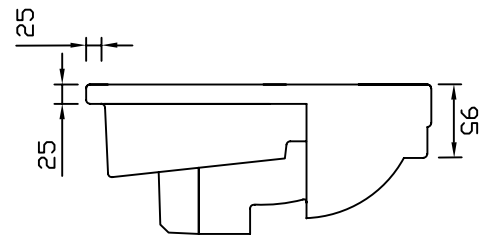

Technical Data Sheet

SCSB850S Vitoria
SCT BASIN 1 Tap Hole

TAVISTOCK
inspiring bathrooms

Product Information

No.	Description	Product Code	Fixings Included	Gross Weight	Net Weight
1	vitoria SCT 1 tap hole basin	SCSB850S	No	--	--