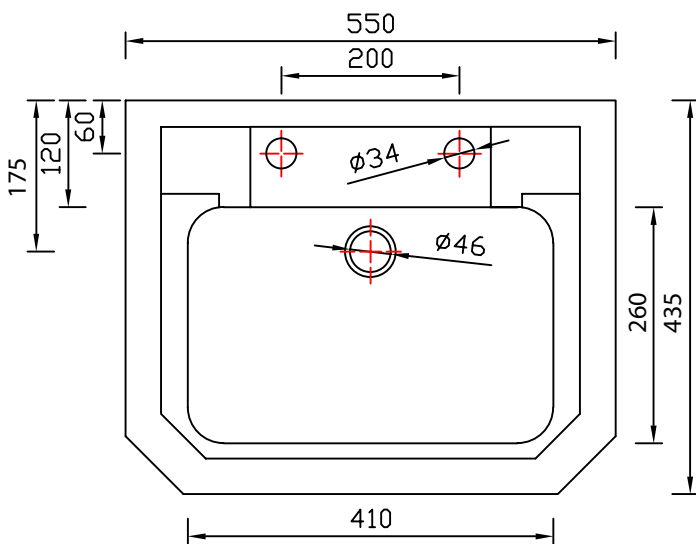

Technical Data Sheet

SCDB850S Vitoria
SCT BASIN 2 Tap Hole

TAVISTOCK
inspiring bathrooms

Product Information

No.	Description	Product Code	Fixings Included	Gross Weight	Net Weight
1	vitoria SCT 2 tap hole basin	SCDB850S	No	--	--