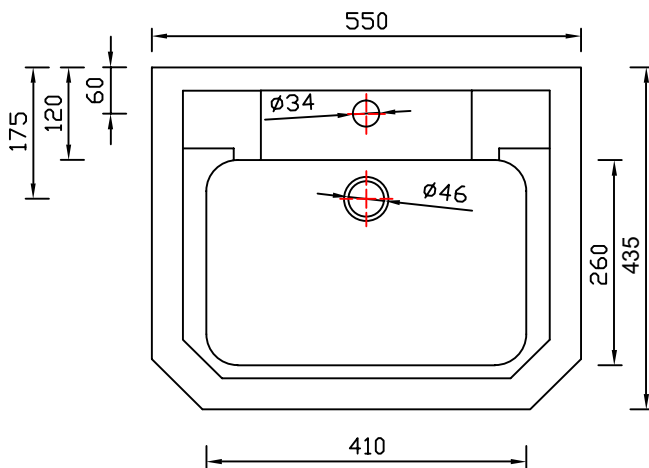

Technical Data Sheet

SCSB850S Vitoria
SCT BASIN 1 Tap Hole

TAVISTOCK
inspiring bathrooms

Product Information

No.	Description	Product Code	Fixings Included	Gross Weight	Net Weight
1	vitoria SCT 1 tap hole basin	SCSB850S	No	--	--