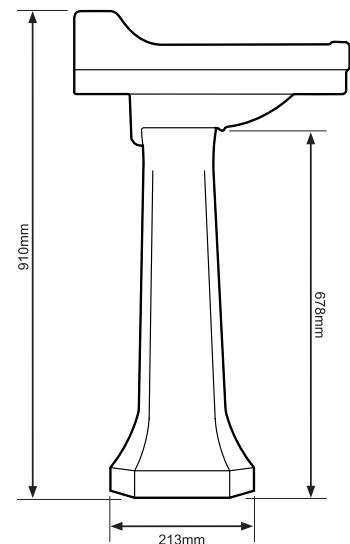

Product Information

No.	Description	Product Code	Fixings Included
1	Vitoria 2 Tap Hole Cloakroom Basin	DB850CLS	Yes
2	Vitoria Pedestal	PE850S	Yes

Product code	FAQ	Answer
PE850S	distance at base from wall when fitted	115mm
	foot front to back depth	230mm
	width front	265mm
	width back	280mm
	cavity width (pipe fit)	95mm
	cavity depth (pipe fit)	110mm