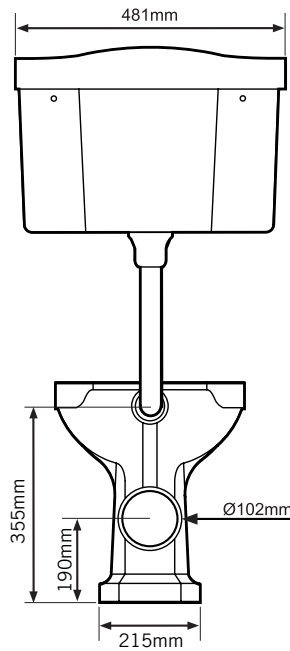

Cistern Dimensions	Size
Tank Dimension (H/W/D)	310/490/200mm
Tank Width With Handle Attached	540mm
Fixing Hole Centres	330mm
Flush Hole Diameter	60mm
Fixing Hole Diameter	10mm
Inlet Hole Diameter	25mm
Push Button Hole Diameter	23mm

Extra Pan Dimensions	Size
Height Of Inlet Centre To Floor	435mm
Overall Depth Excluding Cistern	675mm
Belly	110mm

# Technical Data Sheet

Vitoria  
Low Level WC

**TAVISTOCK**  
inspiring bathrooms

**DIAGRAMS NOT TO SCALE  
ALL DIMENSIONS IN MM  
TOLERANCE OF ± 5MM**

# Technical Data Sheet

BTW850S Vitoria  
BTW PAN

**TAVISTOCK**  
inspiring bathrooms

External Dimensions / Footprint	
Front to back footprint	455mm
Left to Right front footprint	215mm
Left to Right bowl	295mm
Front to back bowl	340mm
Distance from spigot to back of pan	30mm projection beyond pan
Height floor to waste centre	180mm
Waste diameter	100mm
Height of inlet centre to floor	340mm