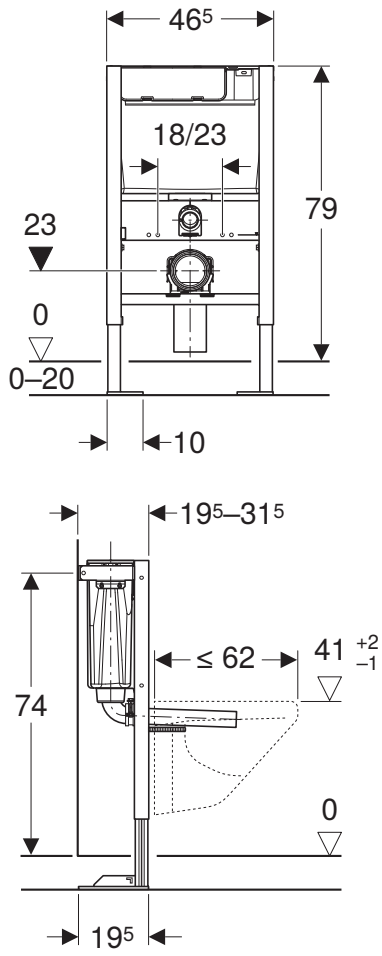

INSTALLATION MANUAL

MONTAGEANLEITUNG
INSTRUCTIONS DE MONTAGE
ISTRUZIONI PER IL MONTAGGIO

Check internal dimensions of the furniture (minimum 46.5 cm wide and between 19.5–cm deep) for compatibility. Ensure furniture has a full length front plinth.

1

2

3

4

6

5

7

8

3

4

3

1

2

4

4

A