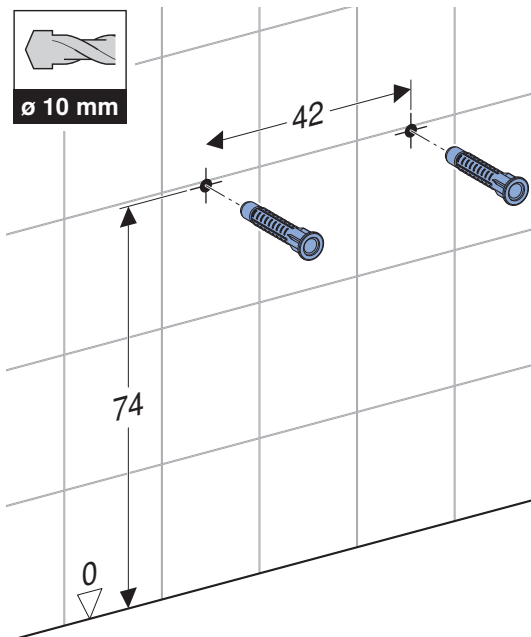

Check internal dimensions of the furniture (minimum 46.5 cm wide and between 19.5–cm deep) for compatibility. Ensure furniture has a full length front plinth.

1

2

3