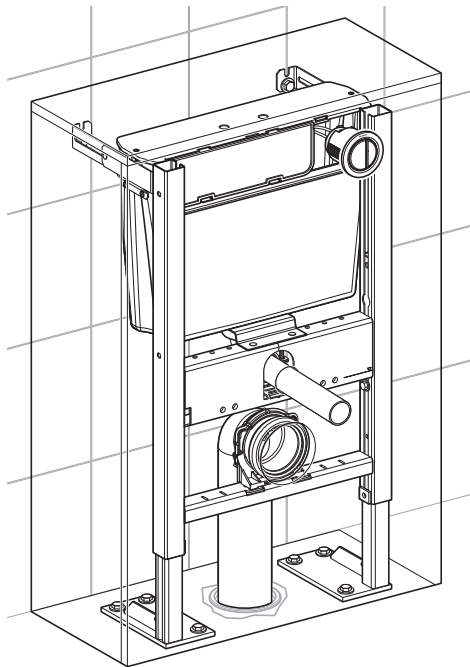

INSTALLATION MANUAL

MONTAGEANLEITUNG
INSTRUCTIONS DE MONTAGE
ISTRUZIONI PER IL MONTAGGIO

Check internal dimensions of the furniture (minimum 46.5 cm wide and between 19.5–cm deep) for compatibility. Ensure furniture has a full length front plinth.