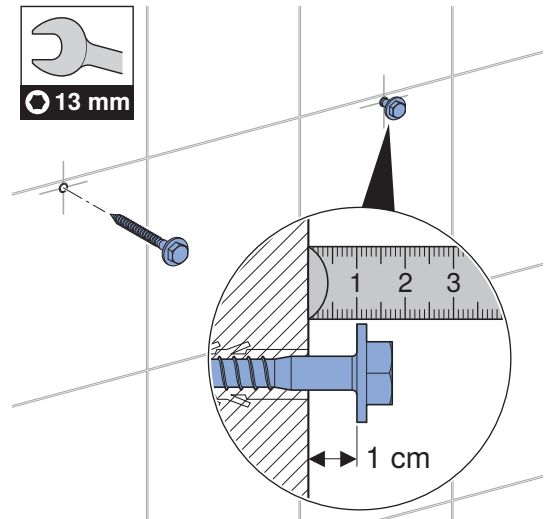

Check internal dimensions of the furniture (minimum 46.5 cm wide and between 19.5–cm deep) for compatibility. Ensure furniture has a full length front plinth.

1

2

3