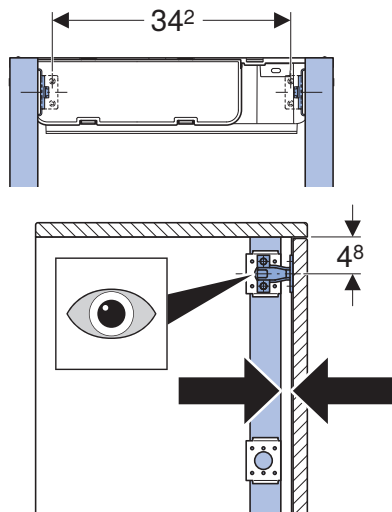

INSTALLATION MANUAL

MONTAGEANLEITUNG
INSTRUCTIONS DE MONTAGE
ISTRUZIONI PER IL MONTAGGIO

Check internal dimensions of the furniture (minimum 46.5 cm wide and between 19.5–cm deep) for compatibility. Ensure furniture has a full length front plinth.

Furniture front even to frame

1

2

4 B

Furniture with front bracing bar

1

2

3