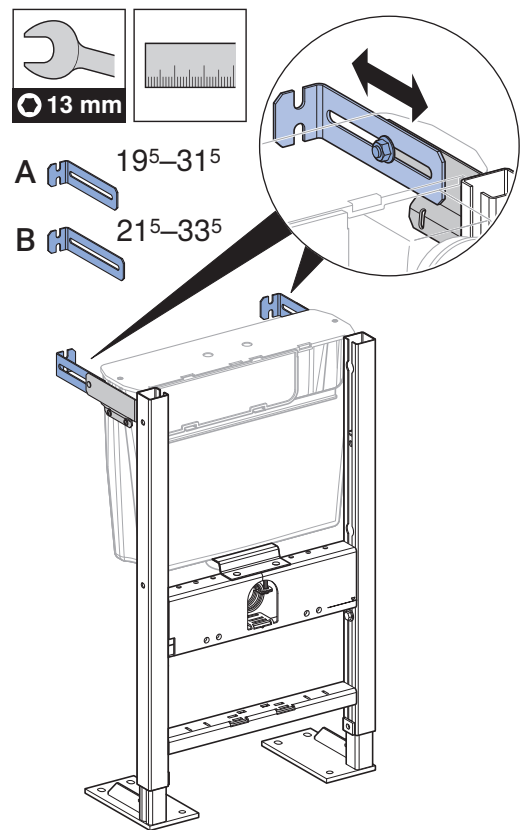

Check internal dimensions of the furniture (minimum 46.5 cm wide and between 19.5–cm deep) for compatibility. Ensure furniture has a full length front plinth.

1

2

3