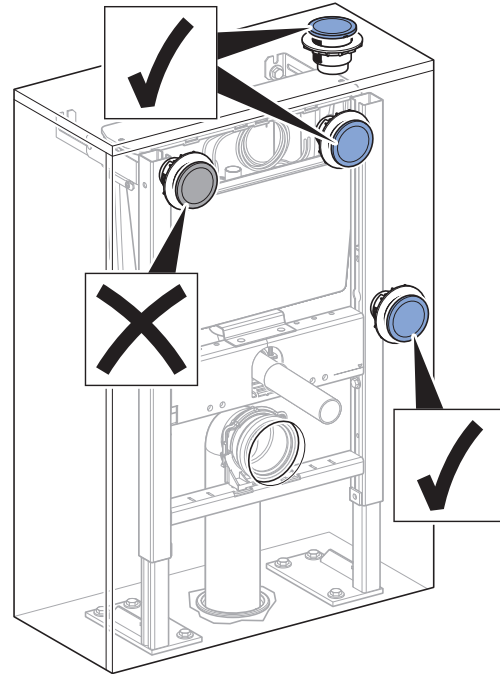

INSTALLATION MANUAL

MONTAGEANLEITUNG
INSTRUCTIONS DE MONTAGE
ISTRUZIONI PER IL MONTAGGIO

Check internal dimensions of the furniture (minimum 46.5 cm wide and between 19.5–cm deep) for compatibility. Ensure furniture has a full length front plinth.