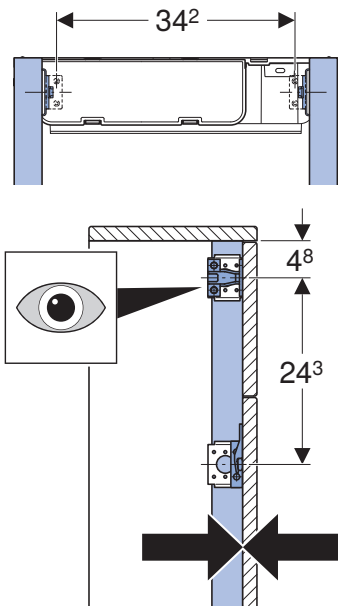

INSTALLATION MANUAL

MONTAGEANLEITUNG
INSTRUCTIONS DE MONTAGE
ISTRUZIONI PER IL MONTAGGIO

Check internal dimensions of the furniture (minimum 46.5 cm wide and between 19.5–cm deep) for compatibility. Ensure furniture has a full length front plinth.

3

4

3

1

2

4

4

A

Furniture front even to frame

1

2

4 B

Furniture with front bracing bar

1

2

3