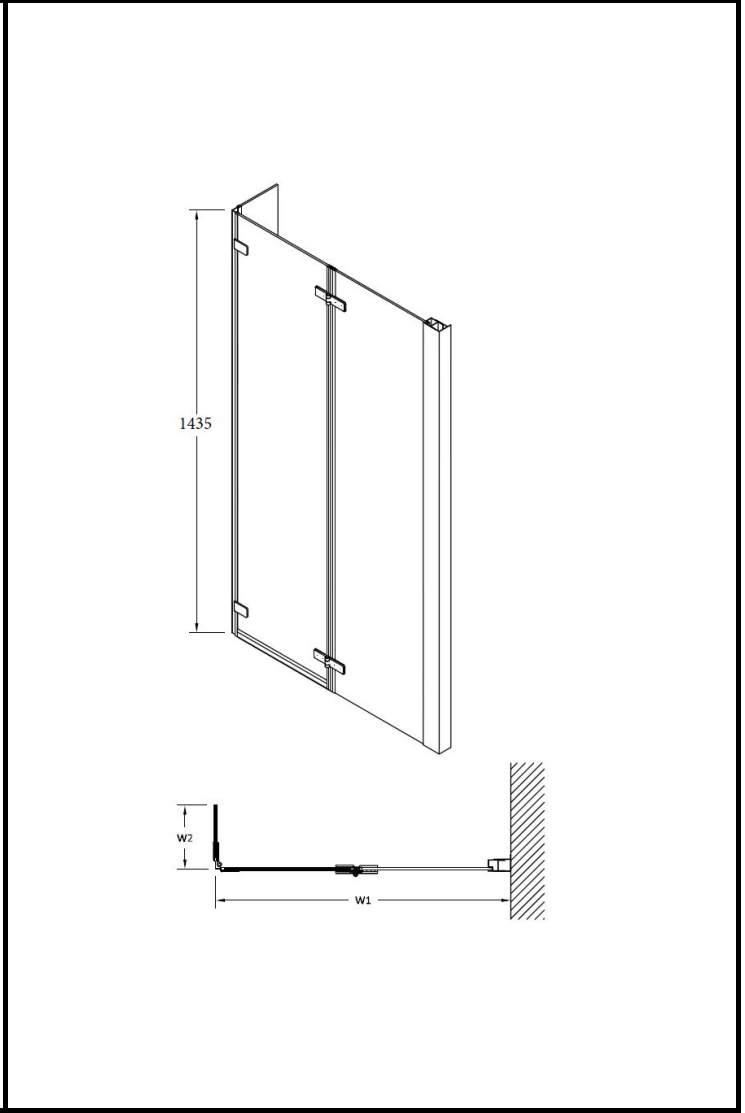

CUSTOMER DATA SHEET - ENCLOSURES

SALES CODE: NSBS3

DESCRIPTION: Sq Shower Cent Hinged Bath Screen 6 Tsg

PRODUCT DIMENSIONS

Height (mm)	Width (mm)	Depth (mm)	Nett Wgt Kg
1400	812	38	24.5

PACKAGING DIMENSIONS

Height (mm)	Width (mm)	Length (mm)	Gross Wgt Kg
60	440	146	24.5

PACKAGING DATA

Box Colour	Brown Cardboard Box - Printed		
Box Qty	1	Label Colour	Not Applicable
Label Size	140 x 40	Label Qty	0

OUTER BOX DIMENSIONS (If Applicable)

Height (mm)	Width (mm)	Depth (mm)	Length (mm)	Gross Wgt Kg
Barcode	5055369043866			

PRODUCT DETAILS

Country of Origin	China
Fitting Instruction	Yes
Profile Material	Aluminium
Adjustments (mm)	800mm - 810mm
Swing In Dim (mm)	400mm
Radius (mm)	Not Applicable
Easy Fit	No
Handle Style	Not Applicable
Enclosure Design	Frameless
Support Bar Inc'	Support Bar Not Included

CE Approval	Yes
Profile Finish	Polished Chrome
Entry Width (mm)	N/A
Swing Out Dim (mm)	400mm
Glass Thickness (mm)	6
Easy Clean	No
Handle Material	Not Applicable
Wheel Type	Not Applicable
Extras	None