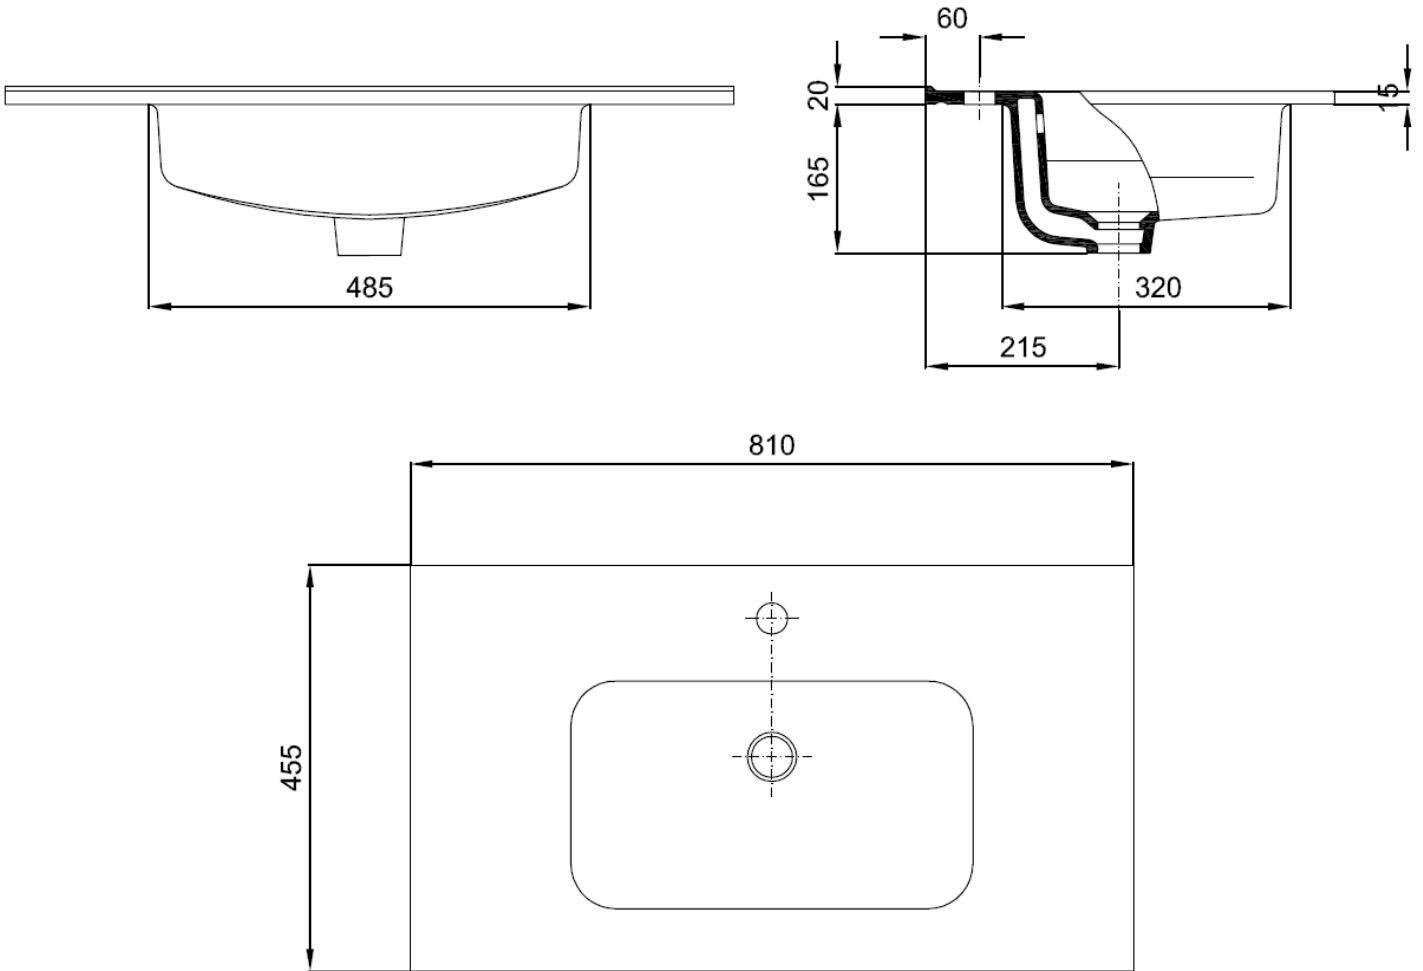

Measurements in millimetres mm
Information updated October 2017
Tel 0345 873 8840

Weight 15.5 Kgs

Sizes detailed could have a variation of about +/-5 % due to the changes to material characteristics during the firing processes.