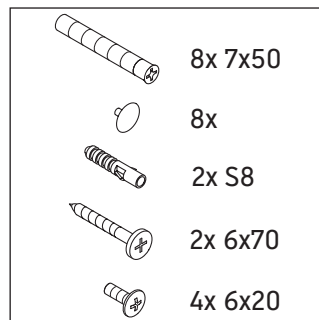

Luv

LU 9565

Mounting instructions

Follow all other installation instructions!

Instructions for use

The bathroom furniture range complies with the standards and guidelines applicable at the time of delivery and is designed for use in bathrooms. Direct contact with water should be avoided, for example, when showering.