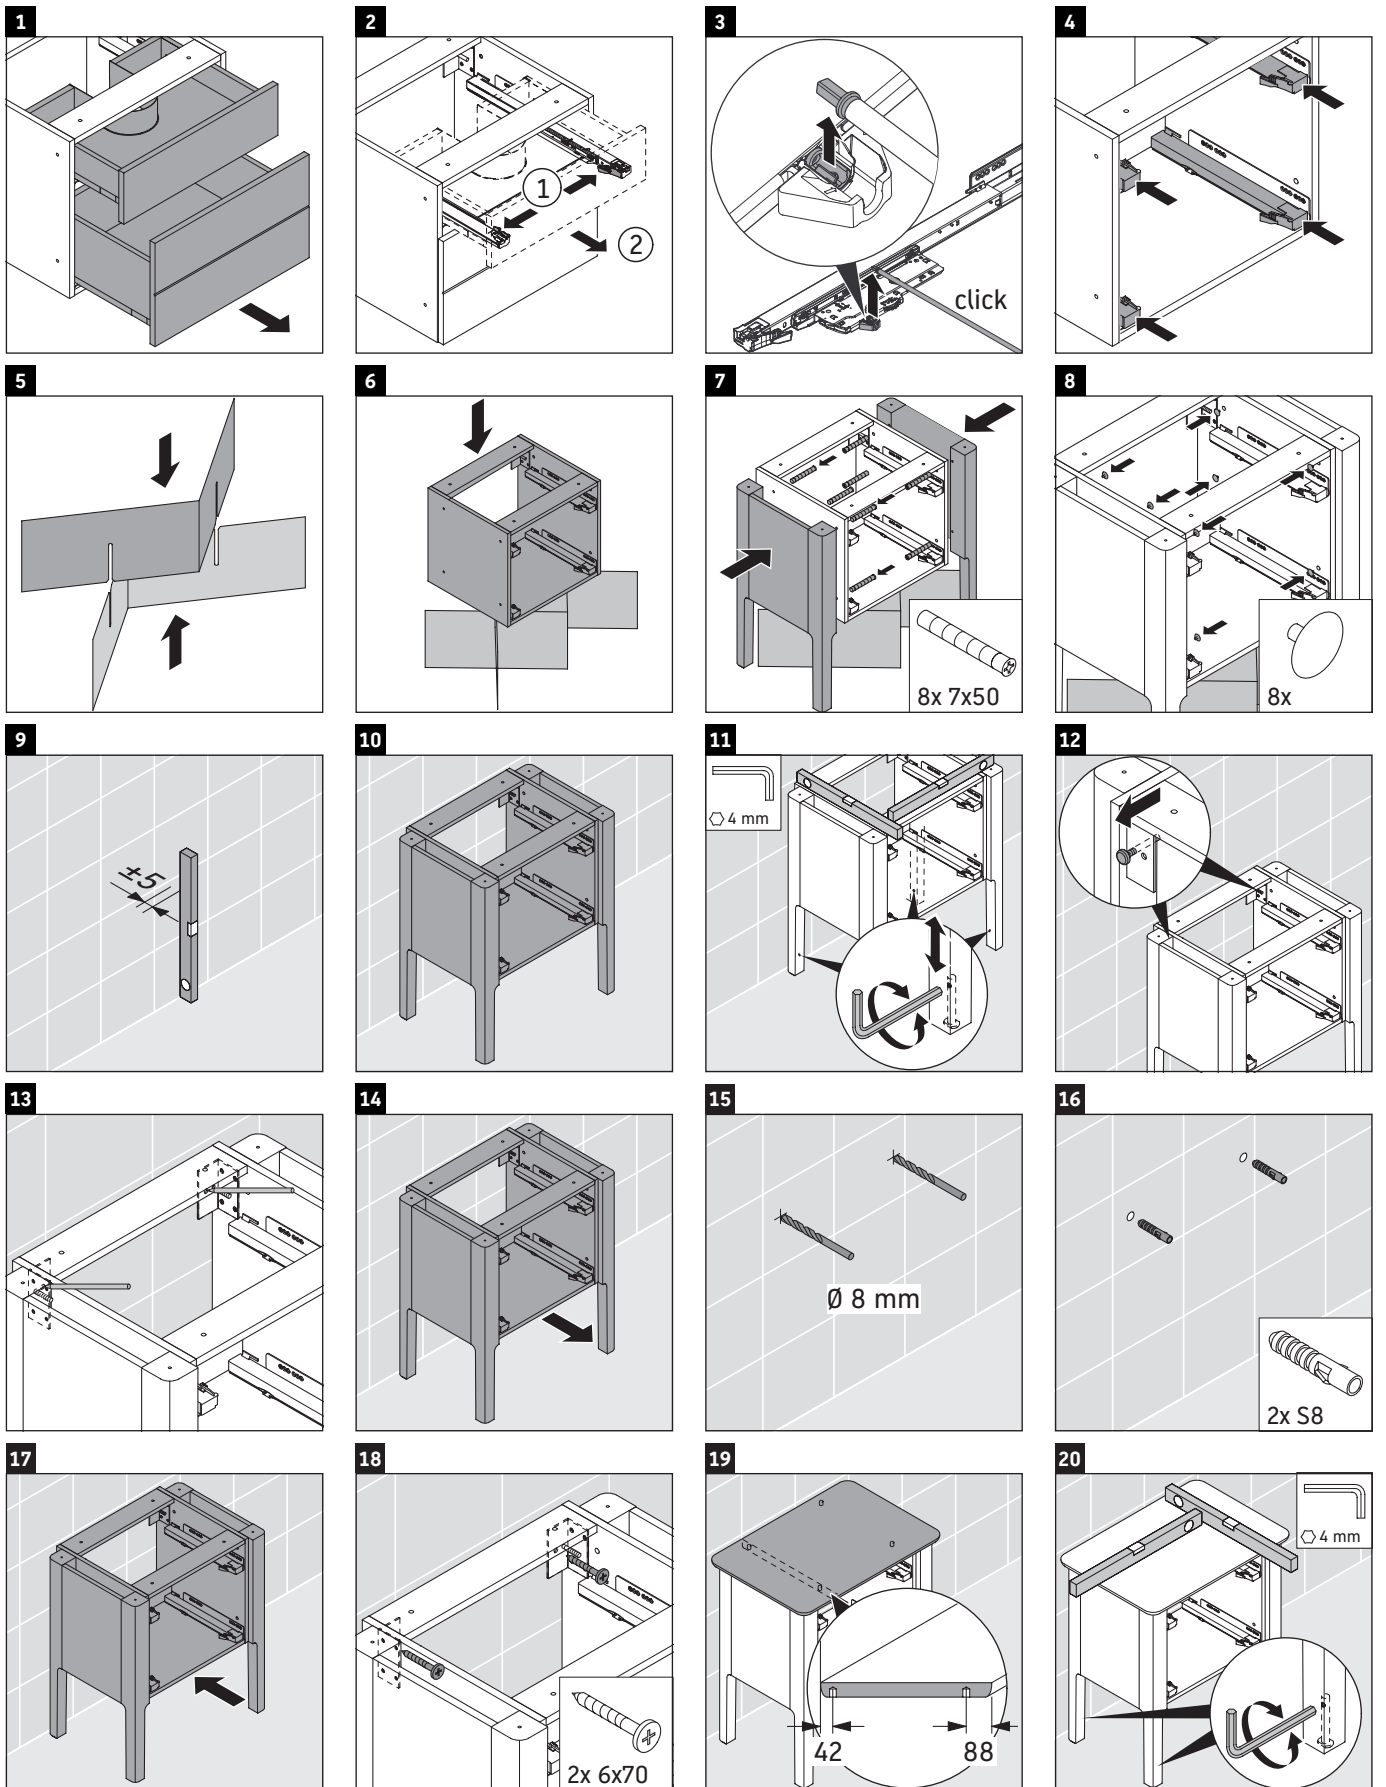

Duravit AG, Werderstr. 36, 78132 Hornberg, Germany, Phone +49 78 33 700, Fax +49 78 33 70 289, info@duravit.de, www.duravit.de