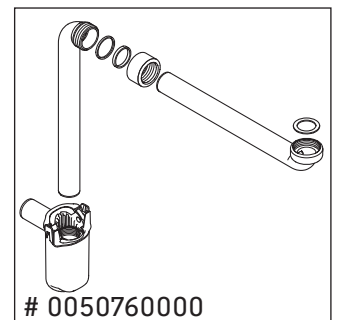

Luv

LU 9565

Mounting instructions

Follow all other installation instructions!

Instructions for use

The bathroom furniture range complies with the standards and guidelines applicable at the time of delivery and is designed for use in bathrooms. Direct contact with water should be avoided, for example, when showering.