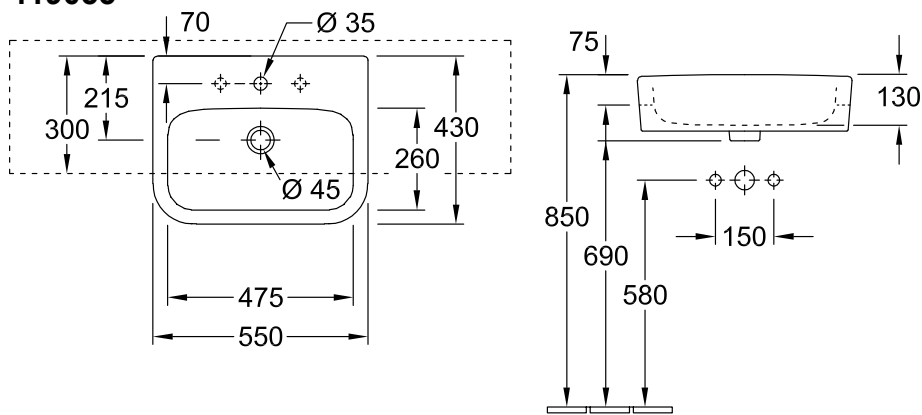

TECHNICAL DRAWINGS

419055