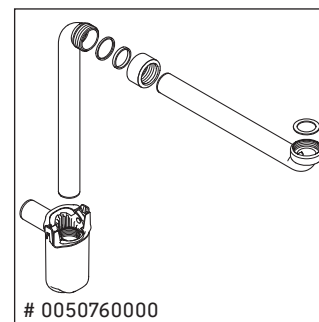

## Mounting instructions

A	B	W	X
mm	mm	mm	mm
784	546	135	715

Vero Air # 235080