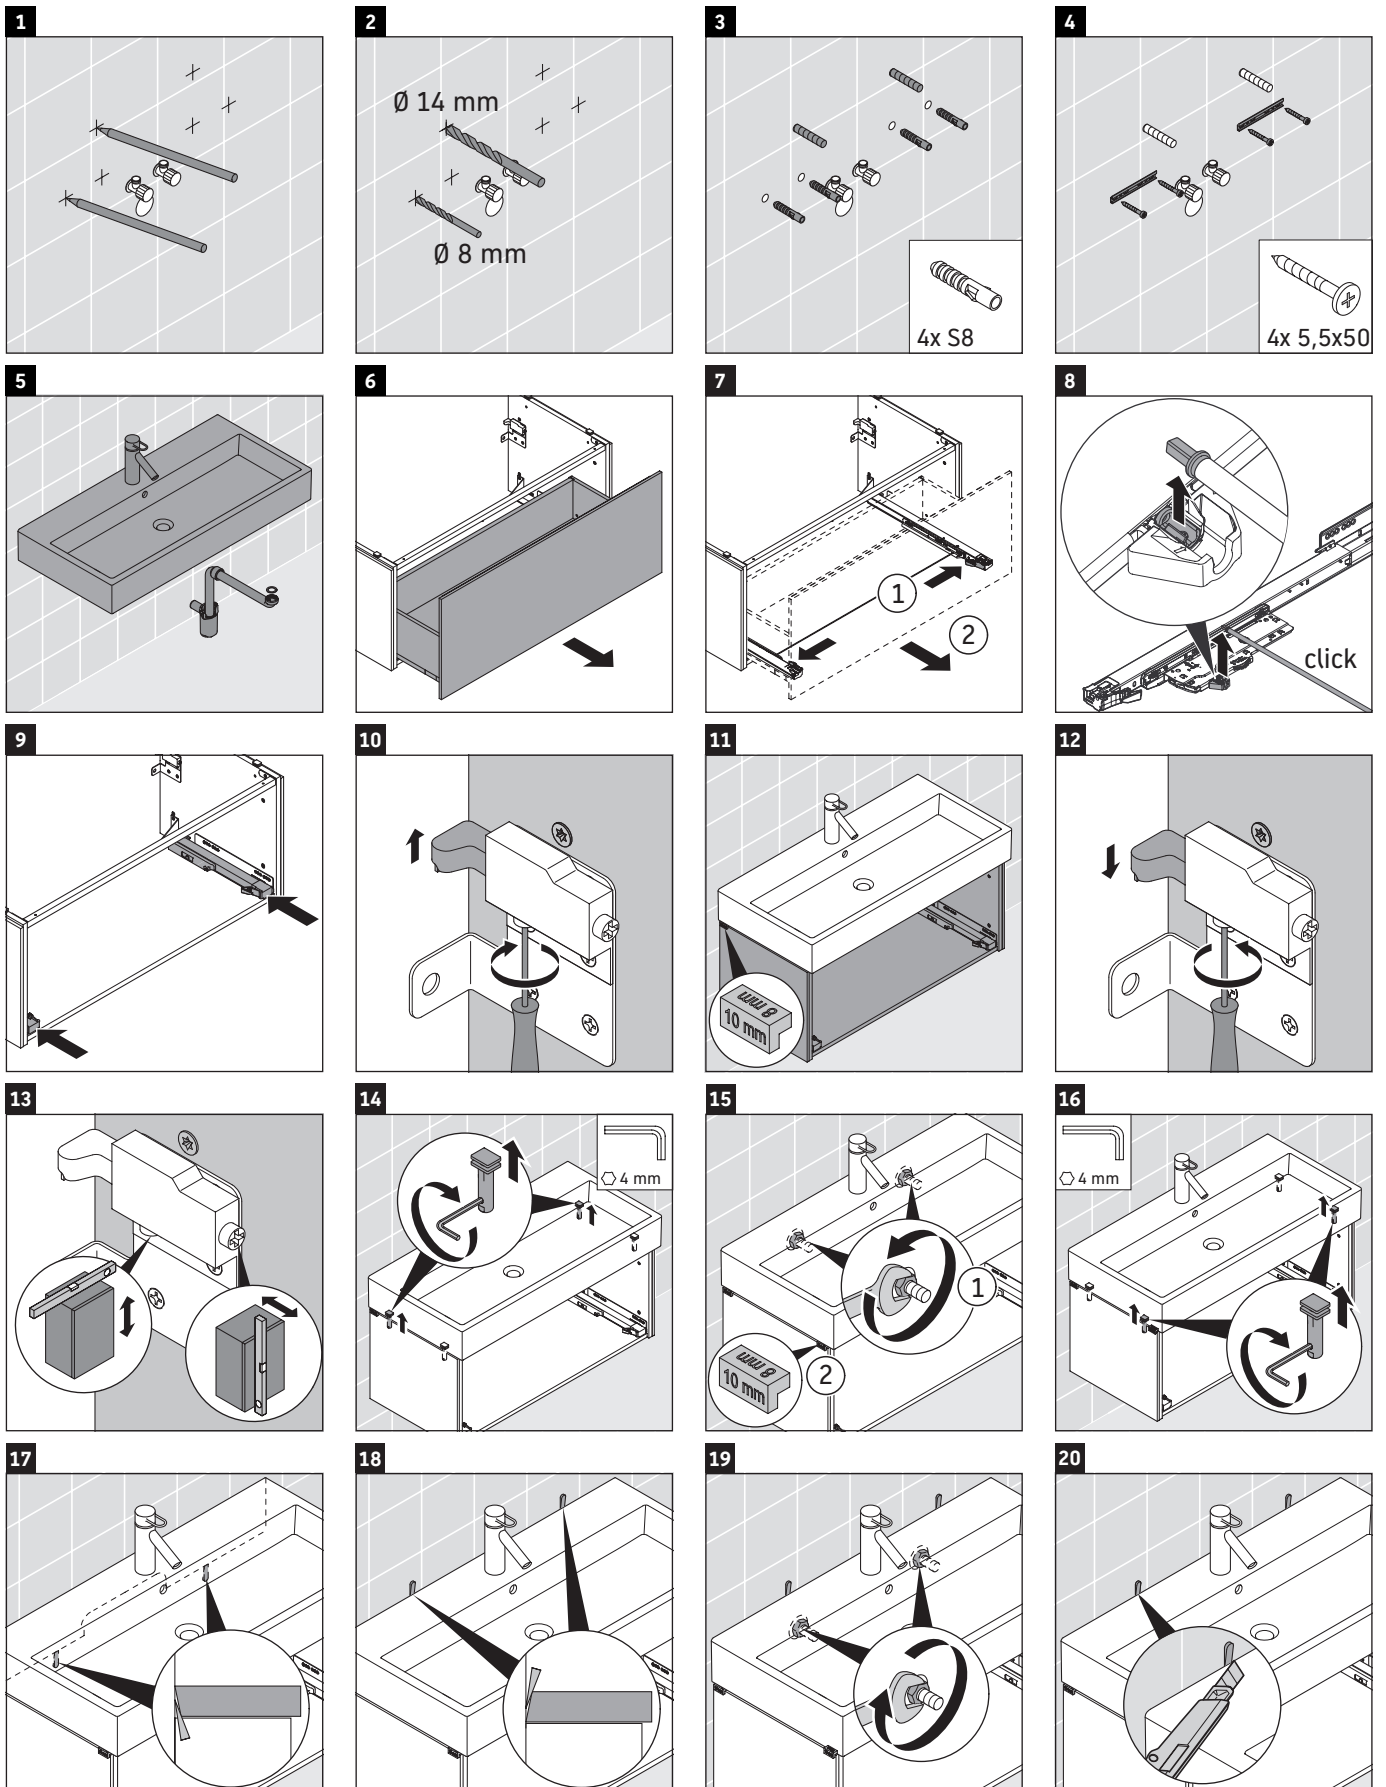

Best.-Nr. LC6177/1703.1