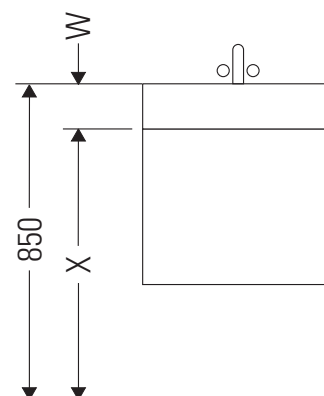

# L-Cube

## Mounting instructions

A	B	W	X
mm	mm	mm	mm
784	546	135	715

Vero Air # 235080