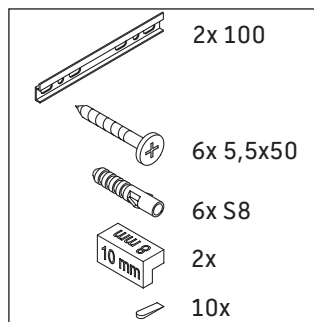

## Mounting instructions

A	B	W	X
mm	mm	mm	mm
784	546	135	715

Vero Air # 235080