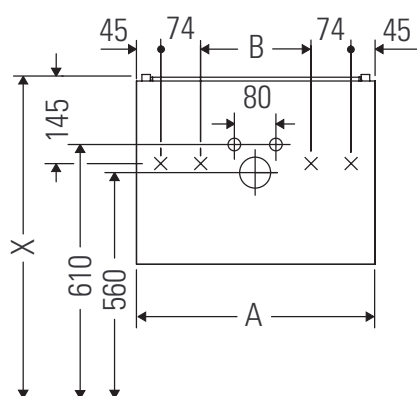

## Mounting instructions

A	B	W	X
mm	mm	mm	mm
784	546	135	715

Vero Air # 235080