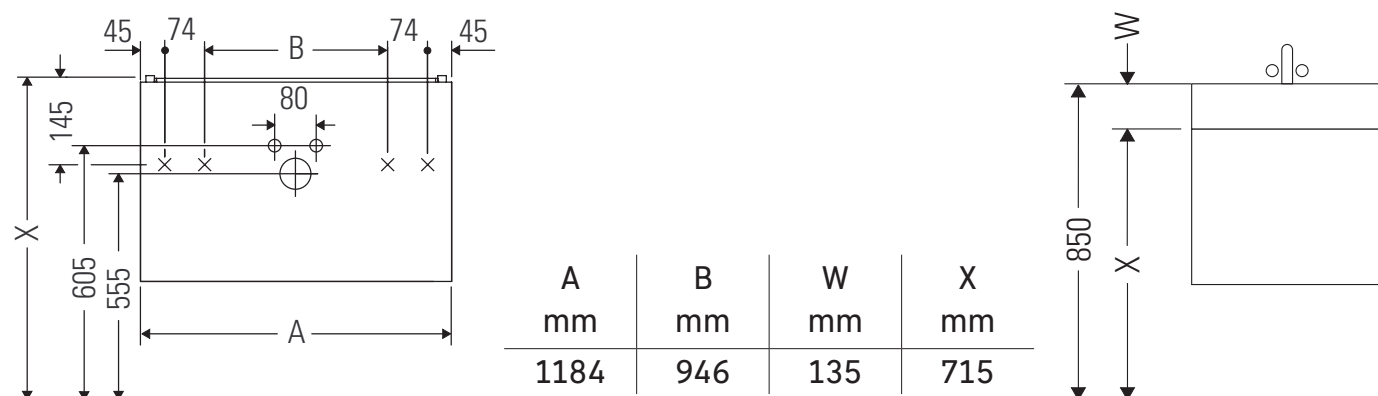

L-Cube

LC 6179

Mounting instructions

Vero Air # 235012

Instructions for use

The bathroom furniture range complies with the standards and guidelines applicable at the time of delivery and is designed for use in bathrooms. Direct contact with water should be avoided, for example, when showering.