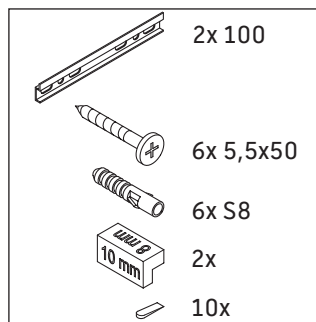

L-Cube

LC 6179

Mounting instructions

Vero Air # 235012

Instructions for use

The bathroom furniture range complies with the standards and guidelines applicable at the time of delivery and is designed for use in bathrooms. Direct contact with water should be avoided, for example, when showering.