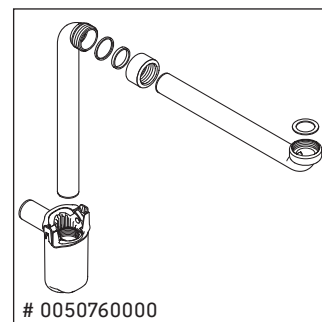

L-Cube

LC 6179

Mounting instructions

Vero Air # 235012

Instructions for use

The bathroom furniture range complies with the standards and guidelines applicable at the time of delivery and is designed for use in bathrooms. Direct contact with water should be avoided, for example, when showering.