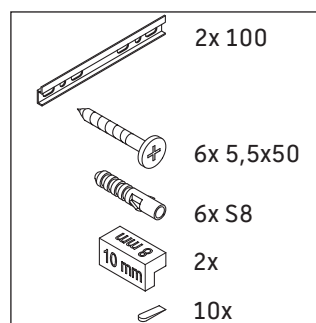

L-Cube

LC 6274

Mounting instructions

A	B	W	X
mm	mm	mm	mm
484	246	135	715

Vero Air # 235050

Instructions for use

The bathroom furniture range complies with the standards and guidelines applicable at the time of delivery and is designed for use in bathrooms. Direct contact with water should be avoided, for example, when showering.