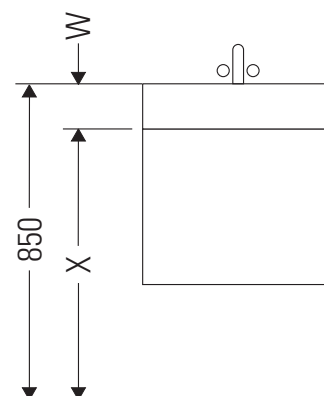

L-Cube

LC 6274

Mounting instructions

A	B	W	X
mm	mm	mm	mm
484	246	135	715

Vero Air # 235050

Instructions for use

The bathroom furniture range complies with the standards and guidelines applicable at the time of delivery and is designed for use in bathrooms. Direct contact with water should be avoided, for example, when showering.