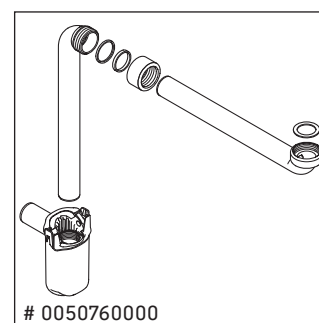

L-Cube

LC 6274

Mounting instructions

A	B	W	X
mm	mm	mm	mm
484	246	135	715

Vero Air # 235050

Instructions for use

The bathroom furniture range complies with the standards and guidelines applicable at the time of delivery and is designed for use in bathrooms. Direct contact with water should be avoided, for example, when showering.