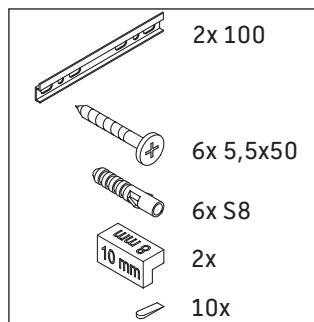

L-Cube

LC 6275

Mounting instructions

A mm	B mm	W mm	X mm
584	346	135	715

Vero Air # 235060

Instructions for use

The bathroom furniture range complies with the standards and guidelines applicable at the time of delivery and is designed for use in bathrooms. Direct contact with water should be avoided, for example, when showering.