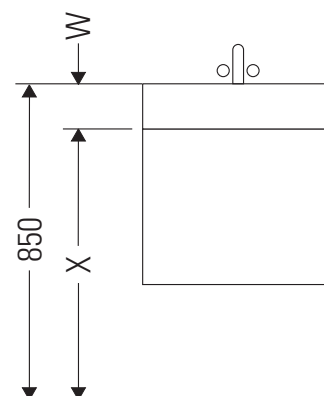

L-Cube

LC 6275

Mounting instructions

A mm	B mm	W mm	X mm
584	346	135	715

Vero Air # 235060

Instructions for use

The bathroom furniture range complies with the standards and guidelines applicable at the time of delivery and is designed for use in bathrooms. Direct contact with water should be avoided, for example, when showering.