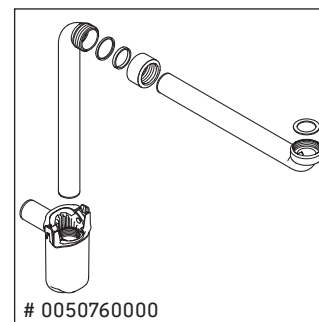

L-Cube

LC 6275

Mounting instructions

A mm	B mm	W mm	X mm
584	346	135	715

Vero Air # 235060

Instructions for use

The bathroom furniture range complies with the standards and guidelines applicable at the time of delivery and is designed for use in bathrooms. Direct contact with water should be avoided, for example, when showering.