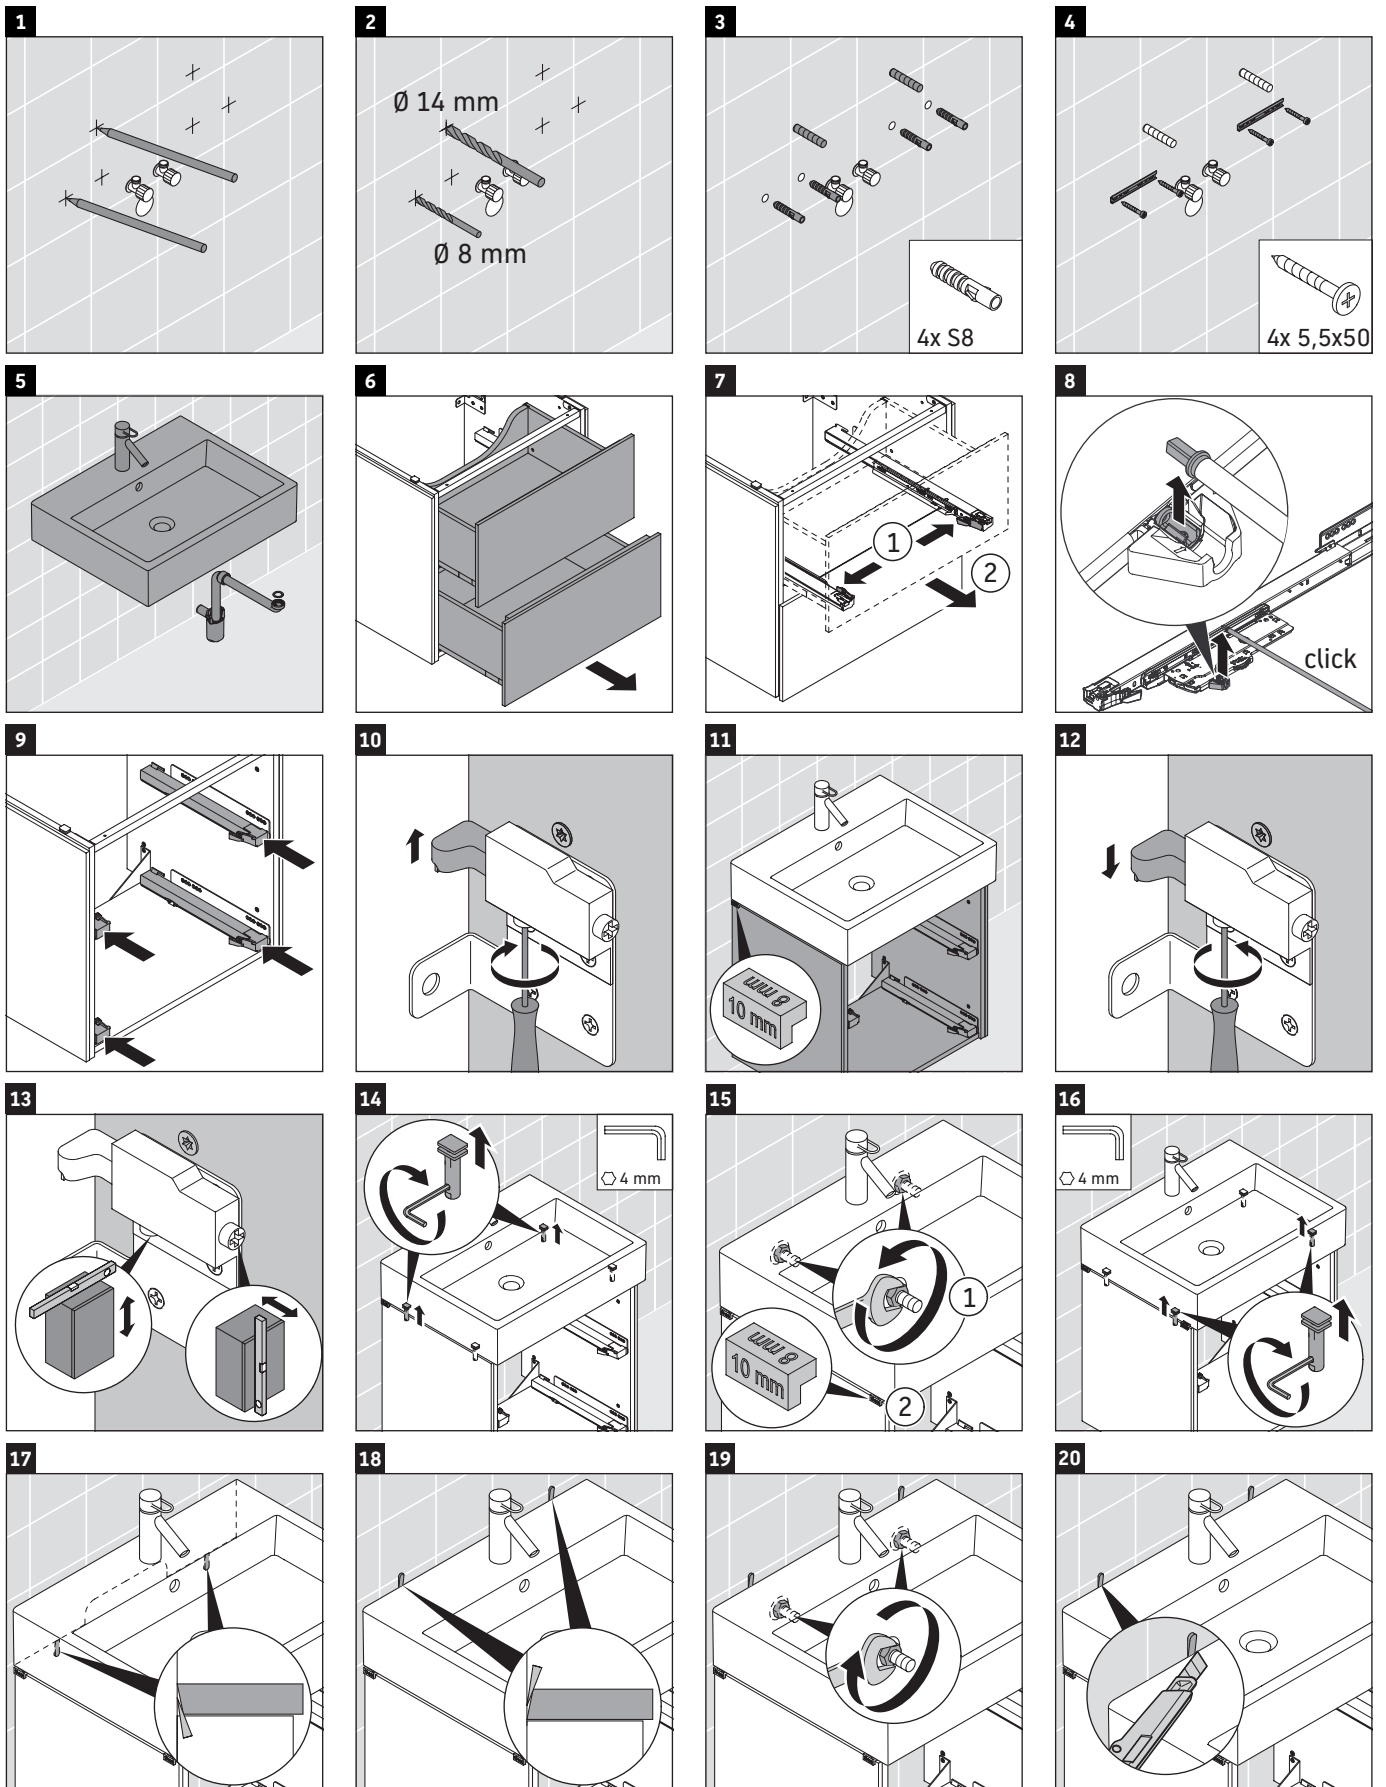

Best.-Nr. LC6275/17.03.1