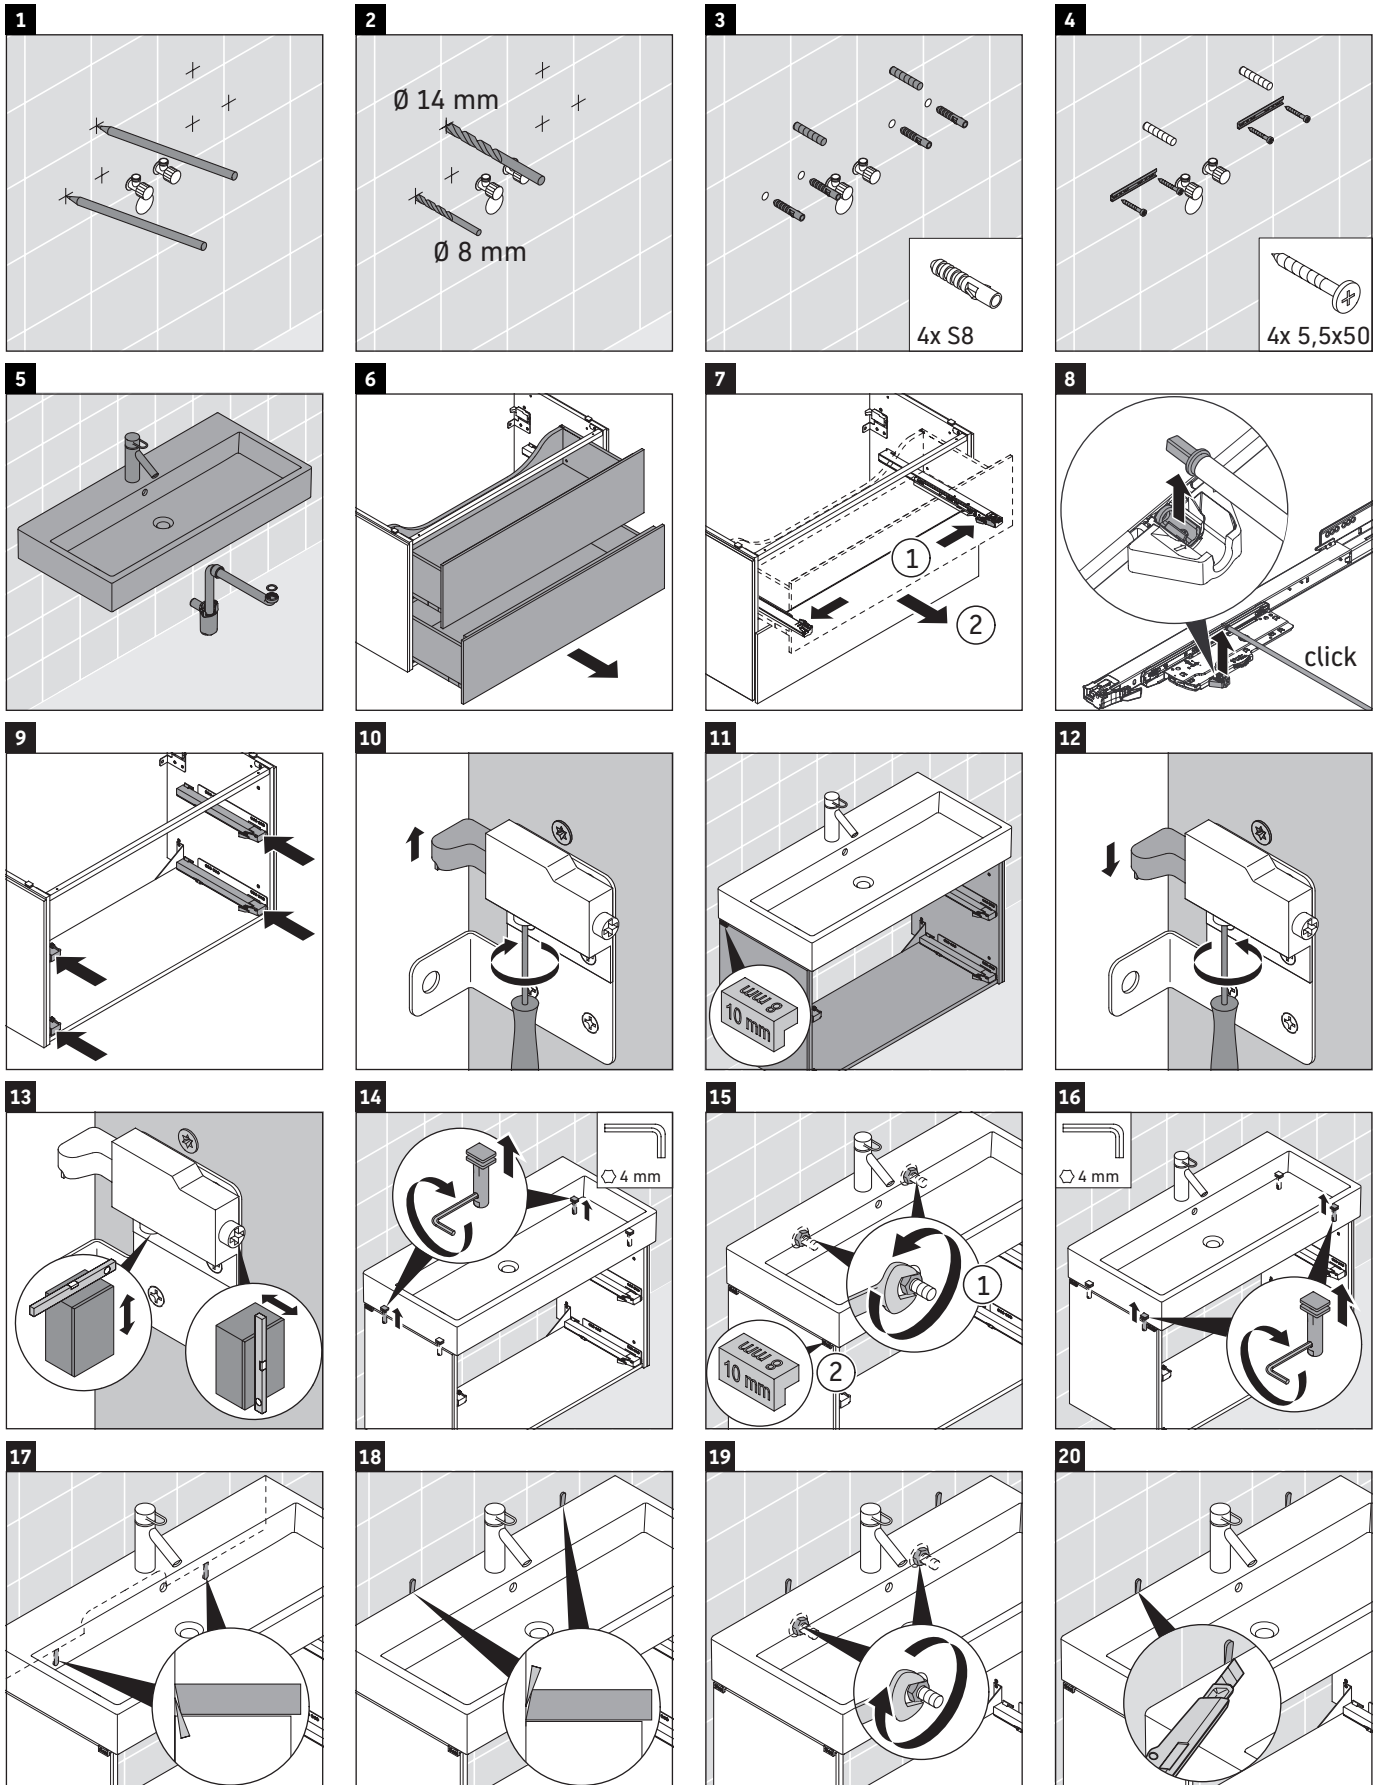

Best.-Nr. LC6277/17.03.1