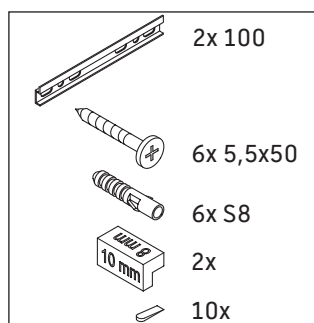

L-Cube

LC 6277

Mounting instructions

A	B	W	X
mm	mm	mm	mm
784	546	135	715

Vero Air # 235080

Instructions for use

The bathroom furniture range complies with the standards and guidelines applicable at the time of delivery and is designed for use in bathrooms. Direct contact with water should be avoided, for example, when showering.