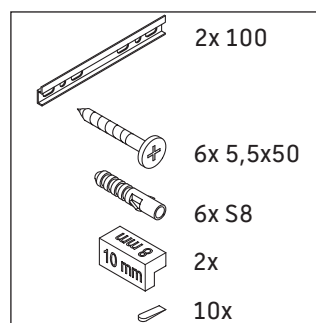

L-Cube

LC 6278

Mounting instructions

Vero Air # 235010

Instructions for use

The bathroom furniture range complies with the standards and guidelines applicable at the time of delivery and is designed for use in bathrooms. Direct contact with water should be avoided, for example, when showering.