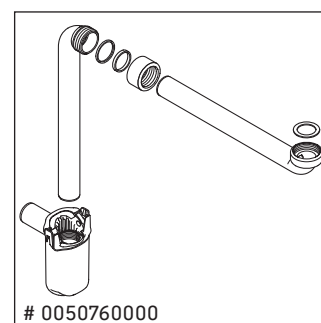

L-Cube

LC 6278

Mounting instructions

Vero Air # 235010

Instructions for use

The bathroom furniture range complies with the standards and guidelines applicable at the time of delivery and is designed for use in bathrooms. Direct contact with water should be avoided, for example, when showering.