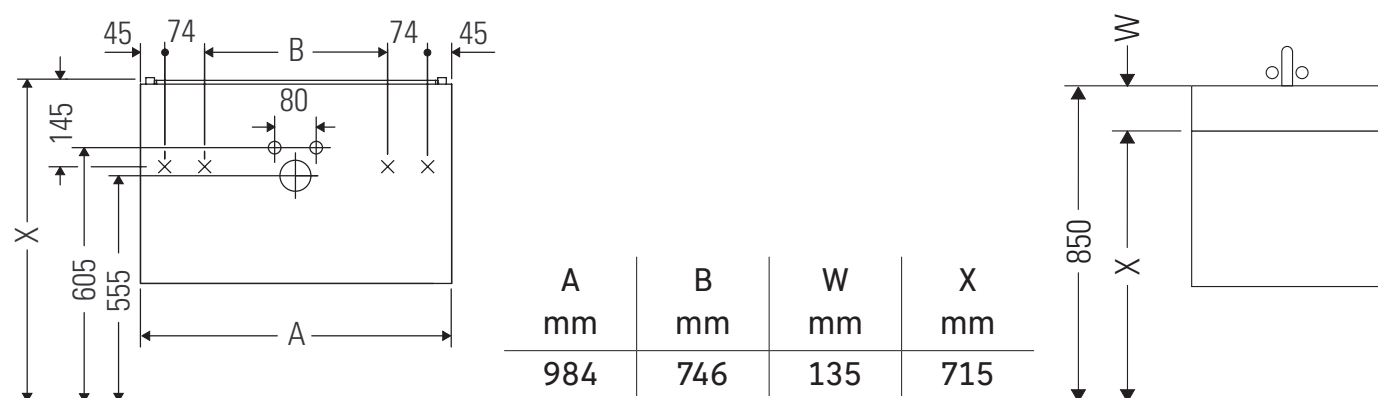

L-Cube

LC 6278

Mounting instructions

Vero Air # 235010

Instructions for use

The bathroom furniture range complies with the standards and guidelines applicable at the time of delivery and is designed for use in bathrooms. Direct contact with water should be avoided, for example, when showering.