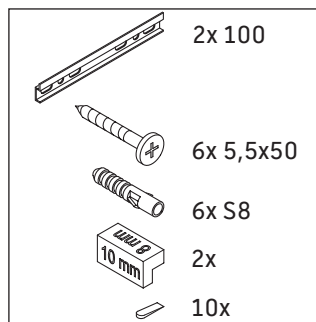

L-Cube

LC 6279

Mounting instructions

Vero Air # 235012

Instructions for use

The bathroom furniture range complies with the standards and guidelines applicable at the time of delivery and is designed for use in bathrooms. Direct contact with water should be avoided, for example, when showering.