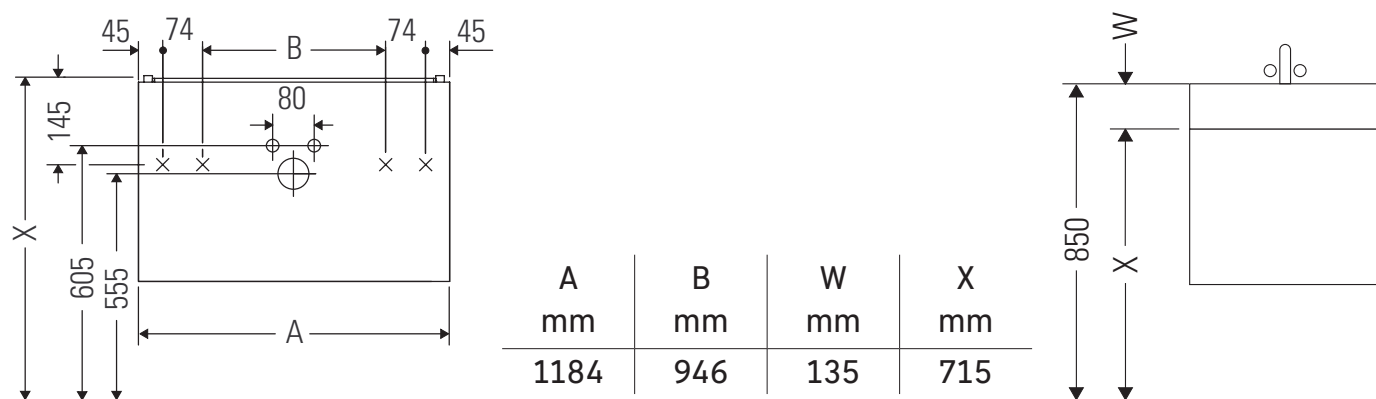

L-Cube

LC 6279

Mounting instructions

Vero Air # 235012

Instructions for use

The bathroom furniture range complies with the standards and guidelines applicable at the time of delivery and is designed for use in bathrooms. Direct contact with water should be avoided, for example, when showering.