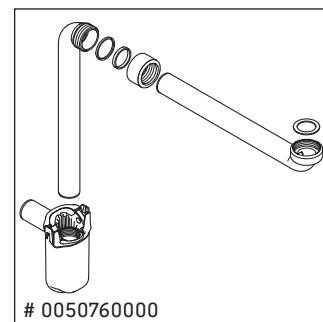

L-Cube

LC 6279

Mounting instructions

Vero Air # 235012

Instructions for use

The bathroom furniture range complies with the standards and guidelines applicable at the time of delivery and is designed for use in bathrooms. Direct contact with water should be avoided, for example, when showering.