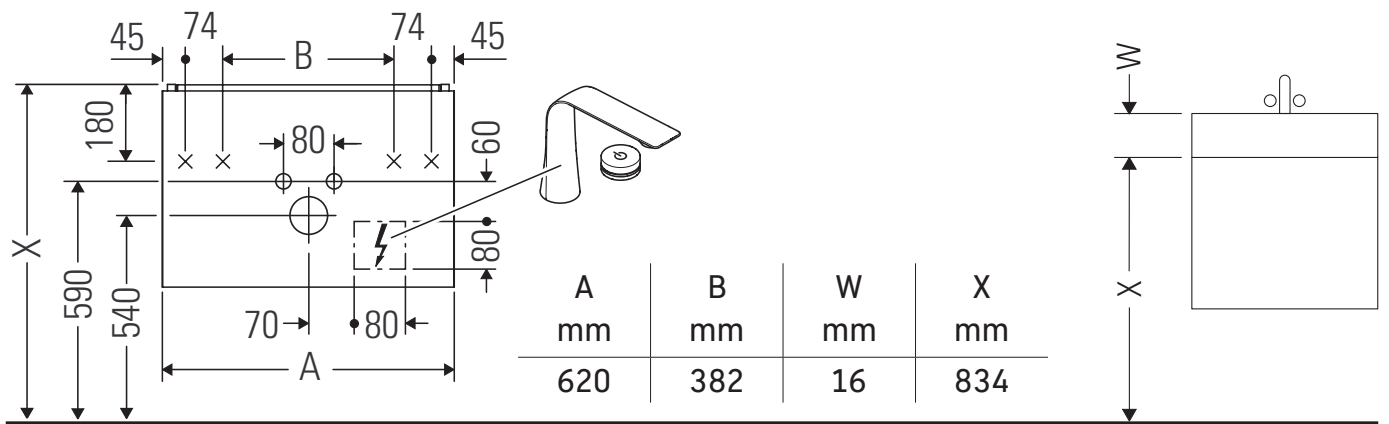

L-Cube

LC 6305

Mounting instructions

Viu # 234463

Instructions for use

The bathroom furniture range complies with the standards and guidelines applicable at the time of delivery and is designed for use in bathrooms. Direct contact with water should be avoided, for example, when showering.