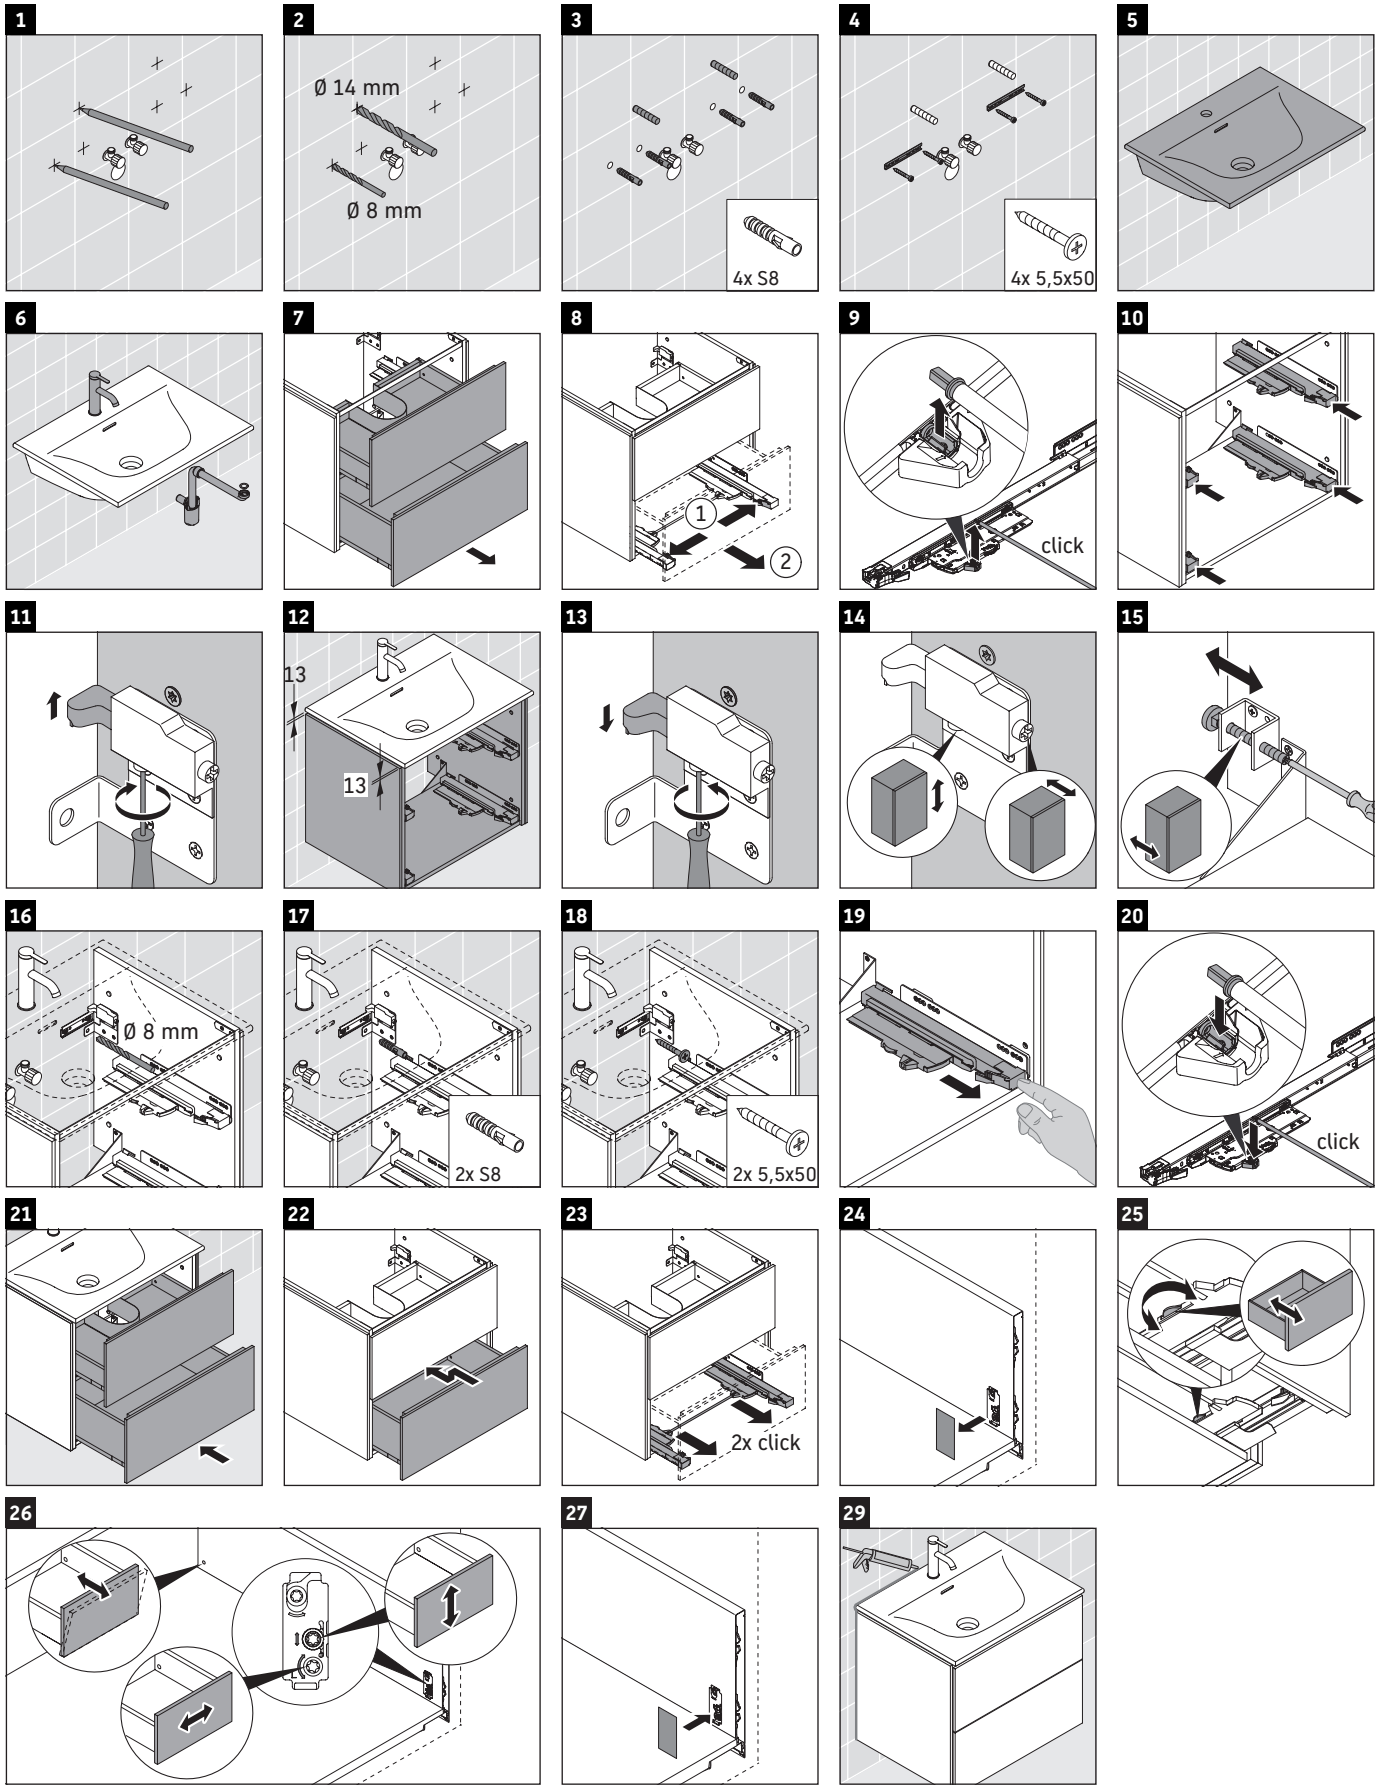

Duravit AG, Werderstr. 36, 78132 Hornberg, Germany, Phone +49 78 33 700, Fax +49 78 33 70 289, info@duravit.de, www.duravit.de