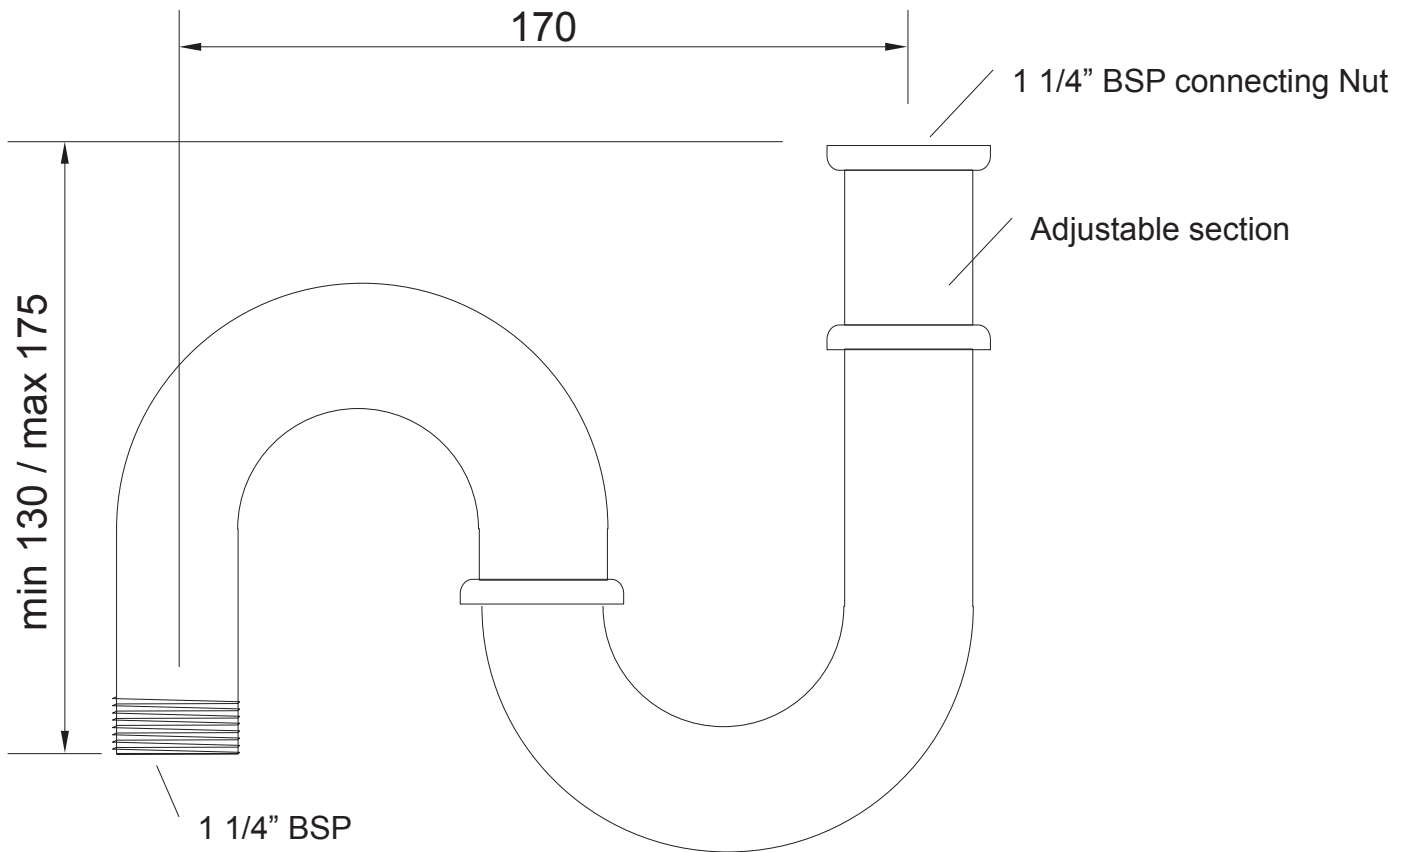

Ancillaries	
Ancillaries	Traditional S trap

We recommend that all products are purchased with the assistance of a specialist bathroom retailer and always installed by an experienced installer who is a member of a recognized association. All sizes quoted are nominal: items may vary by plus or minus 2% against the figures quoted. When planning installations where dimensions are critical, it is essential that the space allowed for individual items is physically checked. Imperial Bathrooms can not be held liable for any costs associated with items not fitting in any given area. The contents of this statement are based on information correct at the time of publication. We reserve the right to make alterations and changes in product characteristics, fixing, packaging, operation etc at any time without notice.