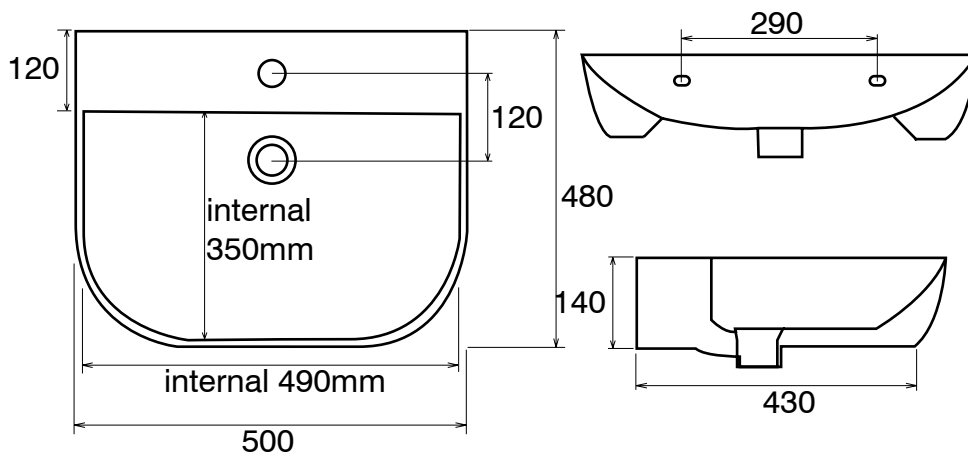

Dimensions

Diagrams not to scale
All dimensions in mm
tolerance of +/- 5mm

FAQ's

Depth of basin up to overflow? **70mm.**
How much water does this basin hold? **4 Litres.**
Is there a cutting template supplied? **Yes.**
Bowl internal: front to back? **275mm.**
Bowl internal: left to right? **320mm.**

How much water does this basin hold? **2.5 Litres**

Is there a cutting template supplied? **Yes.**

Bowl internal: front to back? **195mm.**

Bowl internal: left to right? **300mm.**

No.	Description	Code	Fixings Included	Gross Weight	Net Weight
1	Zest 500mm Wall hung Basin	Z50SB	YES	-	-

Dimensions

Diagrams not to scale
All dimensions in mm
tolerance of +/- 5mm

FAQ's

Depth of basin up to overflow? **73mm**

Tapledge width? **120mm**

Taphole to centre? **120mm**

No.	Description	Code	Fixings Included	Gross Weight	Net Weight
1	Zest 600mm Wall hung Basin	Z60SB	YES	-	-

Dimensions

Diagrams not to scale
All dimensions in mm
tolerance of +/- 5mm

FAQ's

What is the depth of the bowl up to overflow? **70mm**

Tapledge width? **165mm**

Taphole to waste centre? **140mm**

Front of taphole to shelf edge? **55mm**