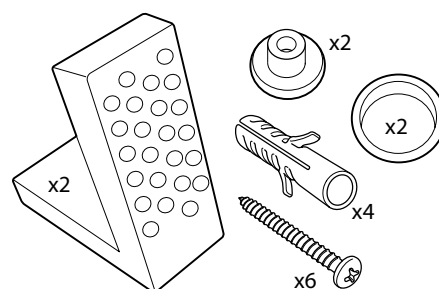

Full Flush volume : 6L

Reduced Flush volume : 3L

Floor Fixing Kit:

Dimensions

Diagrams not to scale
All dimensions in mm
tolerance of +/- 5mm

FAQ's

What side is the inlet located? **Left hand side.**

Are there any other compatible seats? **No.**

Can this pan be used with a side connection outlet pipe? **No.**

The cistern lid won't shut/the cistern isn't working correctly. **Ensure the inlet and flush valves are set to the correct heights.**

No.	Description	Code	Fixings Included	Gross Weight	Net Weight
1	Zest Seat	ZSCTS50	YES	-	-
2	500mm Zest BTW Pan	ZBW PAN50	YES	-	-

Floor Fixing Kit:

Dimensions

Diagrams not to scale
All dimensions in mm
tolerance of +/- 5mm

FAQ's

Are there any other compatible seats? **No.**
Box dimensions h/w/d? **460mm x 595mm x 410mm**

No.	Description	Code	Fixings Included	Gross Weight	Net Weight
1	Zest Seat	ZSCTS45	YES	-	-
2	450mm Zest BTW Pan	ZBWPN45	YES	-	-