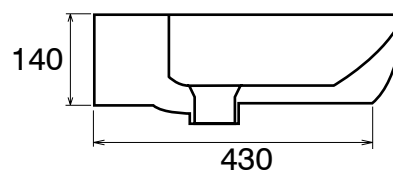

Dimensions

Diagrams not to scale
All dimensions in mm
tolerance of +/- 5mm

FAQ's

Depth of basin up to overflow? **73mm**

Tapledge width? **120mm**

Taphole to centre? **120mm**

No.	Description	Code	Fixings Included	Gross Weight	Net Weight
1	Zest 600mm Wall hung Basin	Z60SB	YES	-	-

Dimensions

Diagrams not to scale
All dimensions in mm
tolerance of +/- 5mm

FAQ's

What is the depth of the bowl up to overflow? **70mm**

Tapledge width? **115mm**

Taphole to centre? **130mm**

No.	Description	Code	Fixings Included	Gross Weight	Net Weight
1	Zest 700mm Wall hung Basin	Z70SB	YES	-	-

Dimensions

Diagrams not to scale
All dimensions in mm
tolerance of +/- 5mm

FAQ's

What is the depth of the bowl up to overflow? **70mm**

Tapledge width? **120mm**

Tap hole to centre? **120mm**

No.	Description	Code	Fixings Included	Gross Weight	Net Weight
1	Zest 450x450mm Wall hung Corner Basin	Z45CB	YES	-	-

Dimensions

Diagrams not to scale
All dimensions in mm
tolerance of +/- 5mm

FAQ's

What is the depth of the bowl up to overflow? **70mm**

Tapledge width? **165mm**

Taphole to waste centre? **140mm**

Front of taphole to shelf edge? **55mm**