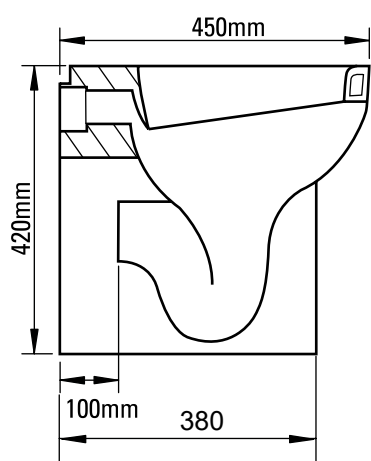

Dimensions

Diagrams not to scale
All dimensions in mm
tolerance of +/- 5mm

FAQ's

Are there any other compatible seats? **No.**