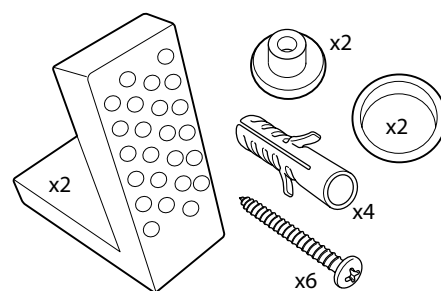

Can this pan be used with a side connection outlet pipe? **No.**

The cistern lid won't shut/the cistern isn't working correctly. **Ensure the inlet and flush valves are set to the correct heights.**

No.	Description	Code	Fixings Included	Gross Weight	Net Weight
1	Zest Seat	ZSCTS50	YES	-	-
2	500mm Zest BTW Pan	ZBW PAN50	YES	-	-

Floor Fixing Kit:

Dimensions

Diagrams not to scale
All dimensions in mm
tolerance of +/- 5mm

FAQ's

Are there any other compatible seats? **No.**
Box dimensions h/w/d? **460mm x 595mm x 410mm**

No.	Description	Code	Fixings Included	Gross Weight	Net Weight
1	Zest Seat	ZSCTS45	YES	-	-
2	450mm Zest BTW Pan	ZBWPN45	YES	-	-

Floor Fixing Kit:

Dimensions

Diagrams not to scale
All dimensions in mm
tolerance of +/- 5mm

FAQ's

Are there any other compatible seats? **No.**

No.	Description	Code	Fixings Included	Gross Weight	Net Weight
1	Zest Seat	ZSCTS50	YES	-	-
2	450mm Zest Wall Hung Pan	ZWHPAN50	YES	-	-

Dimensions

Diagrams not to scale
All dimensions in mm
tolerance of +/- 5mm

FAQ's

Depth of basin up to overflow? **70mm.**
How much water does this basin hold? **4 Litres.**
Is there a cutting template supplied? **Yes.**
Bowl internal: front to back? **275mm.**
Bowl internal: left to right? **320mm.**