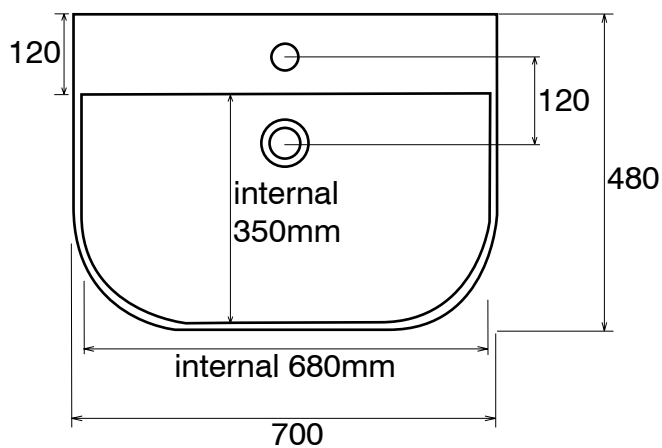

Dimensions

Diagrams not to scale
All dimensions in mm
tolerance of +/- 5mm

FAQ's

Depth of basin up to overflow? **70mm.**
How much water does this basin hold? **4 Litres.**
Is there a cutting template supplied? **Yes.**
Bowl internal: front to back? **275mm.**
Bowl internal: left to right? **320mm.**

Dimensions

Diagrams not to scale
All dimensions in mm
tolerance of +/- 5mm

FAQ's

What is the depth of the bowl up to overflow? **70mm**

Tapledge width? **115mm**

Taphole to centre? **130mm**

No.	Description	Code	Fixings Included	Gross Weight	Net Weight
1	Zest 700mm Wall hung Basin	Z70SB	YES	-	-

Dimensions

Diagrams not to scale
All dimensions in mm
tolerance of +/- 5mm

FAQ's

What is the depth of the bowl up to overflow? **70mm**

Tapledge width? **120mm**

Tap hole to centre? **120mm**

No.	Description	Code	Fixings Included	Gross Weight	Net Weight
1	Zest 450x450mm Wall hung Corner Basin	Z45CB	YES	-	-

Dimensions

Diagrams not to scale
All dimensions in mm
tolerance of +/- 5mm

FAQ's

What is the depth of the bowl up to overflow? **70mm**

Tapledge width? **165mm**

Taphole to waste centre? **140mm**

Front of taphole to shelf edge? **55mm**