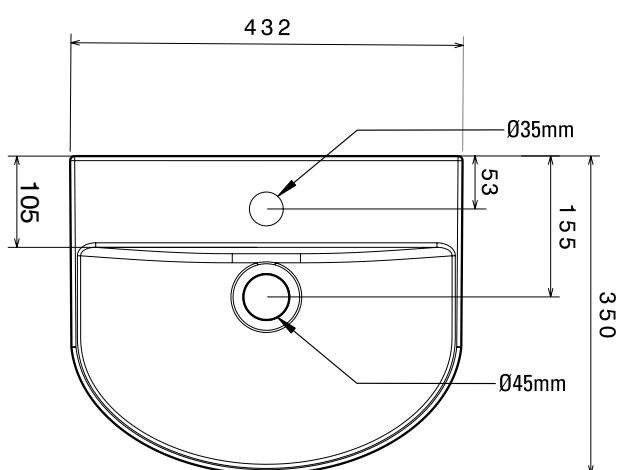

Dimensions

Diagrams not to scale
All dimensions in mm
tolerance of +/- 5mm

FAQ's

Depth of basin up to overflow? **70mm**

How much water does this basin hold? **2.5 Litres**

Is there a cutting template supplied? **Yes.**

Bowl internal: front to back? **195mm.**

Bowl internal: left to right? **300mm.**