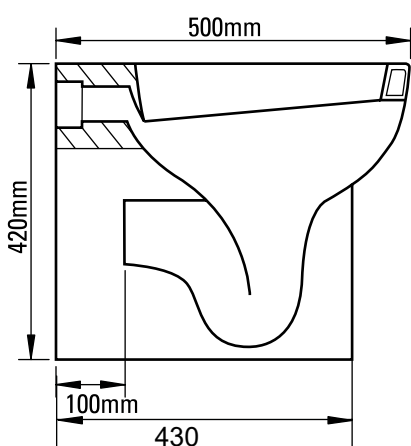

Full Flush volume : 6L

Reduced Flush volume : 3L

Floor Fixing Kit:

Dimensions

Diagrams not to scale
All dimensions in mm
tolerance of +/- 5mm

FAQ's

What side is the inlet located? **Left hand side.**

Are there any other compatible seats? **No.**

Floor Fixing Kit:

Dimensions

Diagrams not to scale
All dimensions in mm
tolerance of +/- 5mm

FAQ's

Are there any other compatible seats? **No.**
Box dimensions h/w/d? **460mm x 595mm x 410mm**

No.	Description	Code	Fixings Included	Gross Weight	Net Weight
1	Zest Seat	ZSCTS45	YES	-	-
2	450mm Zest BTW Pan	ZBWPN45	YES	-	-

Dimensions

Diagrams not to scale
All dimensions in mm
tolerance of +/- 5mm

FAQ's

Depth of basin up to overflow? **70mm.**
How much water does this basin hold? **4 Litres.**
Is there a cutting template supplied? **Yes.**
Bowl internal: front to back? **275mm.**
Bowl internal: left to right? **320mm.**

Dimensions

Diagrams not to scale
All dimensions in mm
tolerance of +/- 5mm

FAQ's

What is the depth of the bowl up to overflow? **70mm**

Tapledge width? **165mm**

Taphole to waste centre? **140mm**

Front of taphole to shelf edge? **55mm**