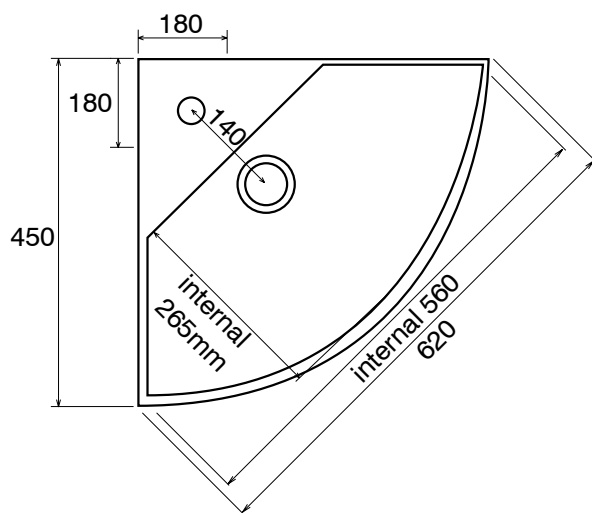

Dimensions

Diagrams not to scale
All dimensions in mm
tolerance of +/- 5mm

FAQ's

Depth of basin up to overflow? **70mm.**
How much water does this basin hold? **4 Litres.**
Is there a cutting template supplied? **Yes.**
Bowl internal: front to back? **275mm.**
Bowl internal: left to right? **320mm.**

Dimensions

Diagrams not to scale
All dimensions in mm
tolerance of +/- 5mm

FAQ's

What is the depth of the bowl up to overflow? **70mm**

Tapledge width? **115mm**

Taphole to centre? **130mm**

No.	Description	Code	Fixings Included	Gross Weight	Net Weight
1	Zest 700mm Wall hung Basin	Z70SB	YES	-	-

Dimensions

Diagrams not to scale
All dimensions in mm
tolerance of +/- 5mm

FAQ's

What is the depth of the bowl up to overflow? **70mm**

Tapledge width? **120mm**

Tap hole to centre? **120mm**

No.	Description	Code	Fixings Included	Gross Weight	Net Weight
1	Zest 450x450mm Wall hung Corner Basin	Z45CB	YES	-	-

Dimensions

Diagrams not to scale
All dimensions in mm
tolerance of +/- 5mm

FAQ's

What is the depth of the bowl up to overflow? **70mm**

Tapledge width? **165mm**

Taphole to waste centre? **140mm**

Front of taphole to shelf edge? **55mm**