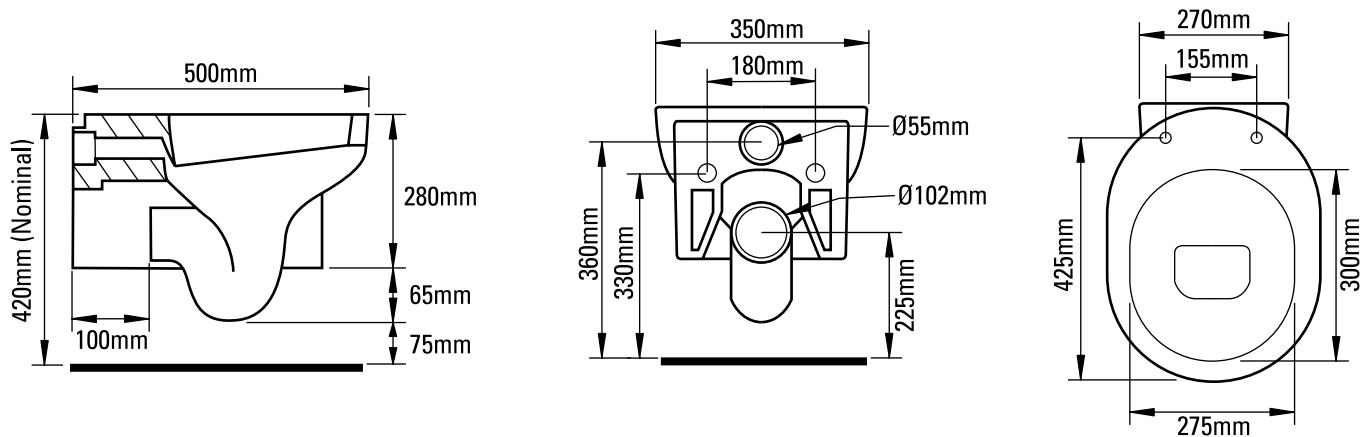

Dimensions

Diagrams not to scale
All dimensions in mm
tolerance of +/- 5mm

FAQ's

Are there any other compatible seats? **No.**