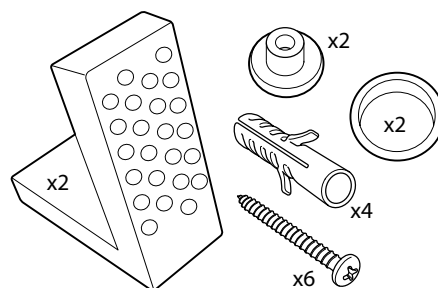

No.	Description	Code	Fixings Included	Gross Weight	Net Weight
1	Zest Cistern inc. Flush Fitting & Lid	ZCCTNK	YES	-	-
2	Zest Soft Close Seat	ZSCTS50	YES	-	-
3	Zest Close Coupled Pan	ZCCPAN65	YES	-	-

Cistern Flush Settings:

Full Flush volume : 6L

Reduced Flush volume : 3L

Floor Fixing Kit:

Dimensions

Diagrams not to scale
All dimensions in mm
tolerance of +/- 5mm

FAQ's

What side is the inlet located? **Left hand side.**

Are there any other compatible seats? **No.**

Can this pan be used with a side connection outlet pipe? **No.**

The cistern lid won't shut/the cistern isn't working correctly. **Ensure the inlet and flush valves are set to the correct heights.**

No.	Description	Code	Fixings Included	Gross Weight	Net Weight
1	Zest Seat	ZSCTS50	YES	-	-
2	500mm Zest BTW Pan	ZBW PAN50	YES	-	-

Dimensions

Diagrams not to scale
All dimensions in mm
tolerance of +/- 5mm

FAQ's

Depth of basin up to overflow? **70mm.**
How much water does this basin hold? **4 Litres.**
Is there a cutting template supplied? **Yes.**
Bowl internal: front to back? **275mm.**
Bowl internal: left to right? **320mm.**