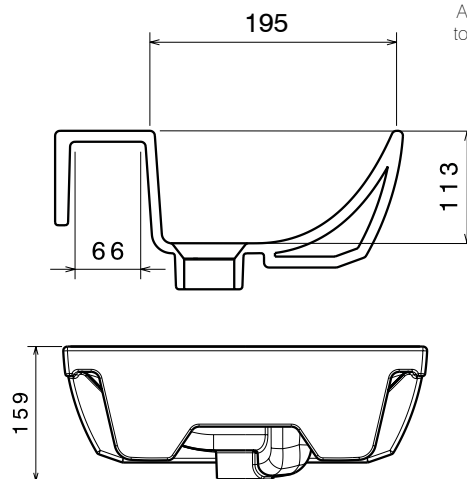

Dimensions

Diagrams not to scale
All dimensions in mm
tolerance of +/- 5mm

FAQ's

Depth of basin up to overflow? **70mm.**
How much water does this basin hold? **4 Litres.**
Is there a cutting template supplied? **Yes.**
Bowl internal: front to back? **275mm.**
Bowl internal: left to right? **320mm.**

Internal depth	70mm
Internal Front to back	285mm
Internal Left to Right	460mm
Tapledge	125mm
Taphole centre to waste centre	125mm
Taphole/waste centre to closest side	240mm
Taphole/waste centre to furthest side	240mm
Waste centre to back of basin	180mm
Basin belly	180mm
Rim thickness	20mm

No.	Description	Code	Fixings Included	Gross Weight	Net Weight
1	Zest 435mm Slim Semi-Countertop Basin	Z2SCBAS	YES	-	-

Dimensions

Diagrams not to scale
All dimensions in mm
tolerance of +/- 5mm

FAQ's

Depth of basin up to overflow? **70mm**

Dimensions

Diagrams not to scale
All dimensions in mm
tolerance of +/- 5mm

FAQ's

What is the depth of the bowl up to overflow? **70mm**

Tapledge width? **165mm**

Taphole to waste centre? **140mm**

Front of taphole to shelf edge? **55mm**