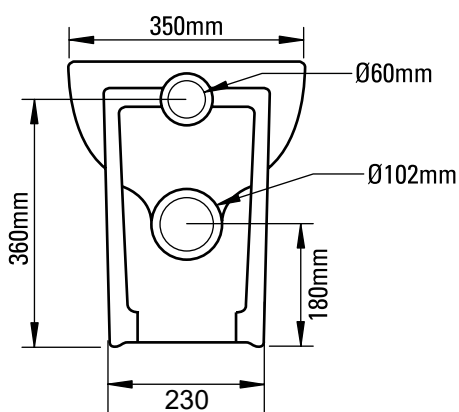

Dimensions

Diagrams not to scale
All dimensions in mm
tolerance of +/- 5mm

FAQ's

Are there any other compatible seats? **No.**