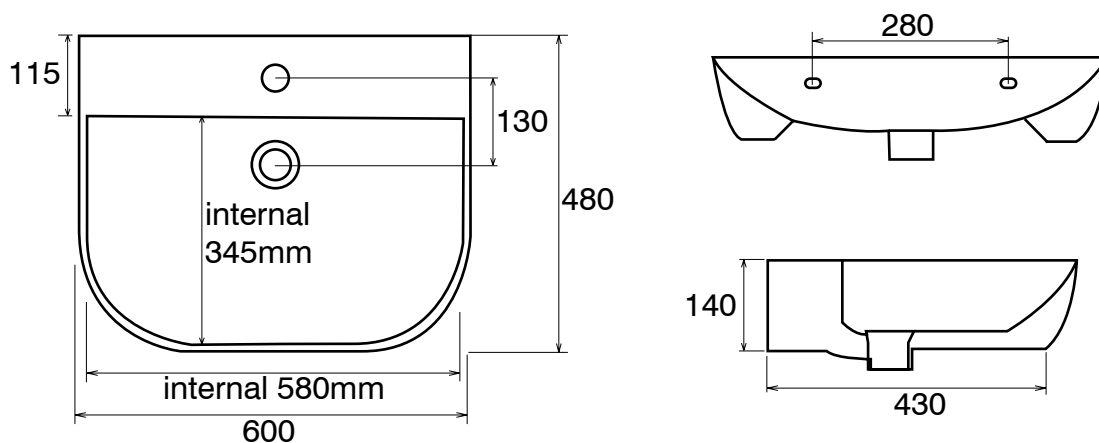

Dimensions

Diagrams not to scale
All dimensions in mm
tolerance of +/- 5mm

FAQ's

Depth of basin up to overflow? **73mm**

Tapledge width? **120mm**

Taphole to centre? **120mm**

No.	Description	Code	Fixings Included	Gross Weight	Net Weight
1	Zest 600mm Wall hung Basin	Z60SB	YES	-	-

Dimensions

Diagrams not to scale
All dimensions in mm
tolerance of +/- 5mm

FAQ's

What is the depth of the bowl up to overflow? **70mm**

Tapledge width? **115mm**

Taphole to centre? **130mm**

No.	Description	Code	Fixings Included	Gross Weight	Net Weight
1	Zest 700mm Wall hung Basin	Z70SB	YES	-	-

Dimensions

Diagrams not to scale
All dimensions in mm
tolerance of +/- 5mm

FAQ's

What is the depth of the bowl up to overflow? **70mm**

Tapledge width? **120mm**

Tap hole to centre? **120mm**

No.	Description	Code	Fixings Included	Gross Weight	Net Weight
1	Zest 450x450mm Wall hung Corner Basin	Z45CB	YES	-	-

Dimensions

Diagrams not to scale
All dimensions in mm
tolerance of +/- 5mm

FAQ's

What is the depth of the bowl up to overflow? **70mm**

Tapledge width? **165mm**

Taphole to waste centre? **140mm**

Front of taphole to shelf edge? **55mm**