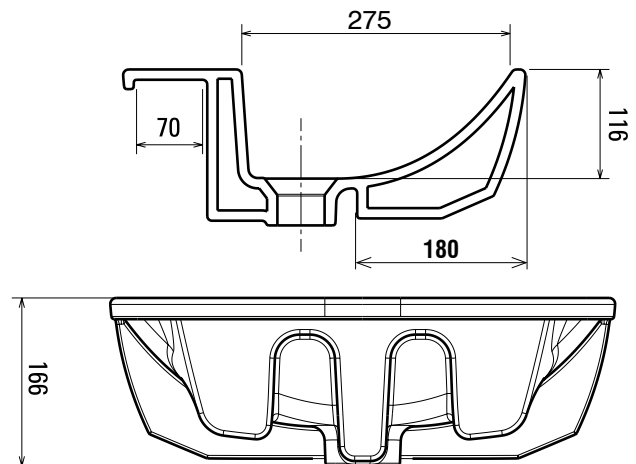

Wall Fixing Kit:

Dimensions

Diagrams not to scale
All dimensions in mm
tolerance of +/- 5mm

FAQ's

Are there any other compatible seats? **No.**

No.	Description	Code	Fixings Included	Gross Weight	Net Weight
1	Zest 500mm Semi-Countertop Basin	Z3SCBAS	YES	-	-

Dimensions

Diagrams not to scale
All dimensions in mm
tolerance of +/- 5mm

FAQ's

Depth of basin up to overflow? **70mm.**
How much water does this basin hold? **4 Litres.**
Is there a cutting template supplied? **Yes.**
Bowl internal: front to back? **275mm.**
Bowl internal: left to right? **320mm.**

Internal depth	70mm
Internal Front to back	285mm
Internal Left to Right	460mm
Tapledge	125mm
Taphole centre to waste centre	125mm
Taphole/waste centre to closest side	240mm
Taphole/waste centre to furthest side	240mm
Waste centre to back of basin	180mm
Basin belly	180mm
Rim thickness	20mm

Dimensions

Diagrams not to scale
All dimensions in mm
tolerance of +/- 5mm

FAQ's

What is the depth of the bowl up to overflow? **70mm**

Tapledge width? **165mm**

Taphole to waste centre? **140mm**

Front of taphole to shelf edge? **55mm**