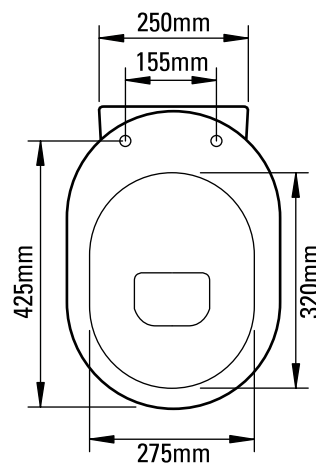

Dimensions

Diagrams not to scale
All dimensions in mm
tolerance of +/- 5mm

FAQ's

Are there any other compatible seats? **No.**
Box dimensions h/w/d? **460mm x 595mm x 410mm**