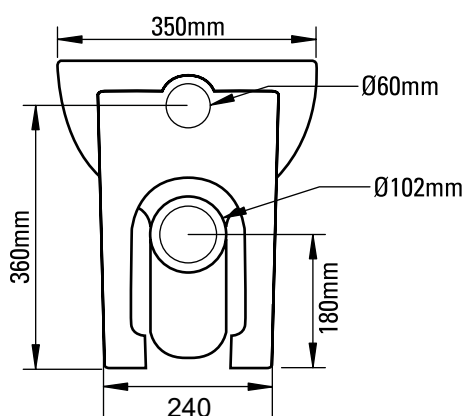

Full Flush volume : 6L

Reduced Flush volume : 3L

Floor Fixing Kit:

Dimensions

Diagrams not to scale
All dimensions in mm
tolerance of +/- 5mm

FAQ's

What side is the inlet located? **Left hand side.**

Are there any other compatible seats? **No.**

Floor Fixing Kit:

Dimensions

Diagrams not to scale
All dimensions in mm
tolerance of +/- 5mm

FAQ's

Are there any other compatible seats? **No.**
Box dimensions h/w/d? **460mm x 595mm x 410mm**

No.	Description	Code	Fixings Included	Gross Weight	Net Weight
1	Zest Seat	ZSCTS45	YES	-	-
2	450mm Zest BTW Pan	ZBWPN45	YES	-	-

Dimensions

Diagrams not to scale
All dimensions in mm
tolerance of +/- 5mm

FAQ's

Depth of basin up to overflow? **70mm.**
How much water does this basin hold? **4 Litres.**
Is there a cutting template supplied? **Yes.**
Bowl internal: front to back? **275mm.**
Bowl internal: left to right? **320mm.**

Dimensions

Diagrams not to scale
All dimensions in mm
tolerance of +/- 5mm

FAQ's

What is the depth of the bowl up to overflow? **70mm**

Tapledge width? **165mm**

Taphole to waste centre? **140mm**

Front of taphole to shelf edge? **55mm**