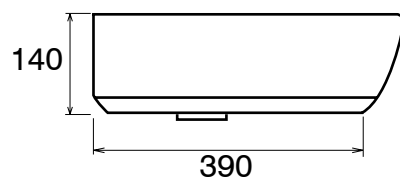

Dimensions

Diagrams not to scale
All dimensions in mm
tolerance of +/- 5mm

FAQ's

Depth of basin up to overflow? **70mm.**
How much water does this basin hold? **4 Litres.**
Is there a cutting template supplied? **Yes.**
Bowl internal: front to back? **275mm.**
Bowl internal: left to right? **320mm.**

Dimensions

Diagrams not to scale
All dimensions in mm
tolerance of +/- 5mm

FAQ's

What is the depth of the bowl up to overflow? **70mm**

Tapledge width? **115mm**

Taphole to centre? **130mm**

No.	Description	Code	Fixings Included	Gross Weight	Net Weight
1	Zest 700mm Wall hung Basin	Z70SB	YES	-	-

Dimensions

Diagrams not to scale
All dimensions in mm
tolerance of +/- 5mm

FAQ's

What is the depth of the bowl up to overflow? **70mm**

Tapledge width? **120mm**

Tap hole to centre? **120mm**

No.	Description	Code	Fixings Included	Gross Weight	Net Weight
1	Zest 450x450mm Wall hung Corner Basin	Z45CB	YES	-	-

Dimensions

Diagrams not to scale
All dimensions in mm
tolerance of +/- 5mm

FAQ's

What is the depth of the bowl up to overflow? **70mm**

Tapledge width? **165mm**

Taphole to waste centre? **140mm**

Front of taphole to shelf edge? **55mm**