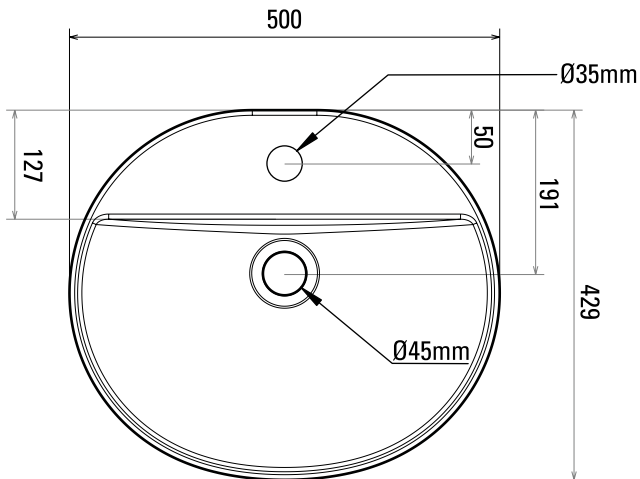

Dimensions

Diagrams not to scale
All dimensions in mm
tolerance of +/- 5mm

FAQ's

Depth of basin up to overflow? **70mm.**
How much water does this basin hold? **4 Litres.**
Is there a cutting template supplied? **Yes.**
Bowl internal: front to back? **275mm.**
Bowl internal: left to right? **320mm.**

Internal depth	70mm
Internal Front to back	285mm
Internal Left to Right	460mm
Tapledge	125mm
Taphole centre to waste centre	125mm
Taphole/waste centre to closest side	240mm
Taphole/waste centre to furthest side	240mm
Waste centre to back of basin	180mm
Basin belly	180mm
Rim thickness	20mm

Dimensions

Diagrams not to scale
All dimensions in mm
tolerance of +/- 5mm

FAQ's

What is the depth of the bowl up to overflow? **70mm**

Tapledge width? **120mm**

Tap hole to centre? **120mm**

No.	Description	Code	Fixings Included	Gross Weight	Net Weight
1	Zest 450x450mm Wall hung Corner Basin	Z45CB	YES	-	-

Dimensions

Diagrams not to scale
All dimensions in mm
tolerance of +/- 5mm

FAQ's

What is the depth of the bowl up to overflow? **70mm**

Tapledge width? **165mm**

Taphole to waste centre? **140mm**

Front of taphole to shelf edge? **55mm**