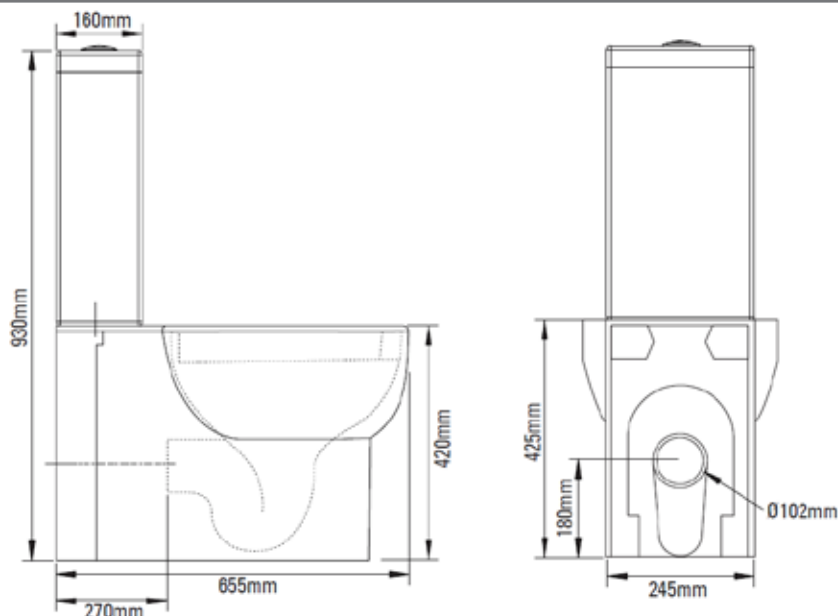

Full Flush volume : 6L

Reduced Flush volume : 3L

Floor Fixing Kit:

Dimensions

Diagrams not to scale
All dimensions in mm
tolerance of +/- 5mm

FAQ's

What side is the inlet located? **Left hand side.**

Are there any other compatible seats? **No.**

Dimensions

Diagrams not to scale
All dimensions in mm
tolerance of +/- 5mm

FAQ's

Depth of basin up to overflow? **70mm.**
How much water does this basin hold? **4 Litres.**
Is there a cutting template supplied? **Yes.**
Bowl internal: front to back? **275mm.**
Bowl internal: left to right? **320mm.**

Internal depth	70mm
Internal Front to back	285mm
Internal Left to Right	460mm
Tapledge	125mm
Taphole centre to waste centre	125mm
Taphole/waste centre to closest side	240mm
Taphole/waste centre to furthest side	240mm
Waste centre to back of basin	180mm
Basin belly	180mm
Rim thickness	20mm

Dimensions

Diagrams not to scale
All dimensions in mm
tolerance of +/- 5mm

FAQ's

What is the depth of the bowl up to overflow? **70mm**

Tapledge width? **165mm**

Taphole to waste centre? **140mm**

Front of taphole to shelf edge? **55mm**