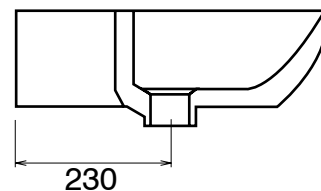

Dimensions

Diagrams not to scale
All dimensions in mm
tolerance of +/- 5mm

FAQ's

Depth of basin up to overflow? **70mm.**
How much water does this basin hold? **4 Litres.**
Is there a cutting template supplied? **Yes.**
Bowl internal: front to back? **275mm.**
Bowl internal: left to right? **320mm.**

Dimensions

Diagrams not to scale
All dimensions in mm
tolerance of +/- 5mm

FAQ's

What is the depth of the bowl up to overflow? **70mm**

Tapledge width? **115mm**

Taphole to centre? **130mm**

No.	Description	Code	Fixings Included	Gross Weight	Net Weight
1	Zest 700mm Wall hung Basin	Z70SB	YES	-	-

Dimensions

Diagrams not to scale
All dimensions in mm
tolerance of +/- 5mm

FAQ's

What is the depth of the bowl up to overflow? **70mm**

Tapledge width? **120mm**

Tap hole to centre? **120mm**

No.	Description	Code	Fixings Included	Gross Weight	Net Weight
1	Zest 450x450mm Wall hung Corner Basin	Z45CB	YES	-	-

Dimensions

Diagrams not to scale
All dimensions in mm
tolerance of +/- 5mm

FAQ's

What is the depth of the bowl up to overflow? **70mm**

Tapledge width? **165mm**

Taphole to waste centre? **140mm**

Front of taphole to shelf edge? **55mm**