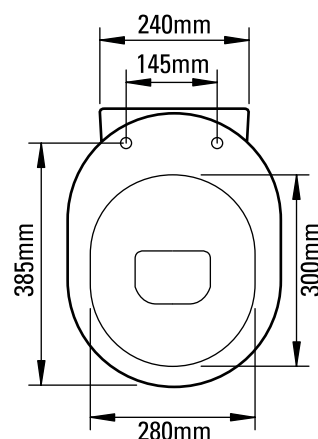

Dimensions

Diagrams not to scale
All dimensions in mm
tolerance of +/- 5mm

FAQ's

Are there any other compatible seats? **No.**