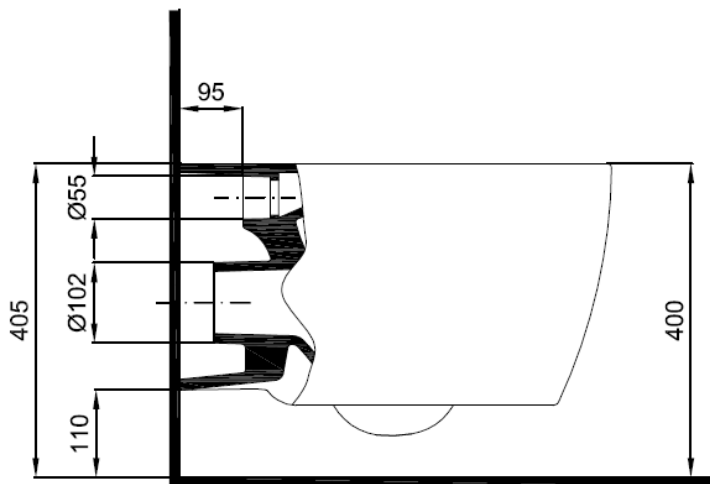

Measurements in millimetres mm

Information updated July 2017

Tel 0345 873 8840

crosswater[™]

TECHNICAL

KAI X WALL HUNG WC—BOX RIM

Horizontal outlet

Complete with fitting kit

KL6206CW

Weight 27.0Kgs

Requires Concealed Cistern and installation frame

Sizes detailed could have a variation of about +/-5 % due to the changes to material characteristics during the firing processes.