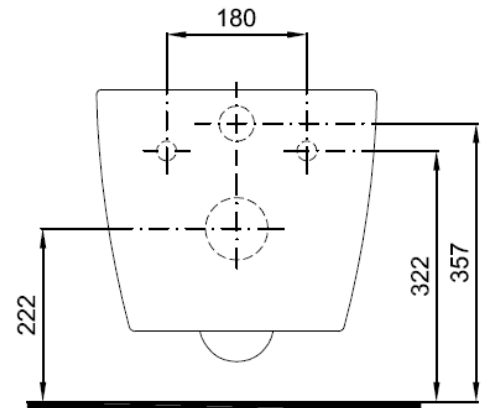

Measurements in millimetres mm

Information updated July 2017

Tel 0345 873 8840

crosswater[™]

TECHNICAL

KAI X WALL HUNG WC—BOX RIM

Horizontal outlet

Complete with fitting kit

KL6206CW

Weight 27.0Kgs

Requires Concealed Cistern and installation frame

Sizes detailed could have a variation of about +/-5 % due to the changes to material characteristics during the firing processes.