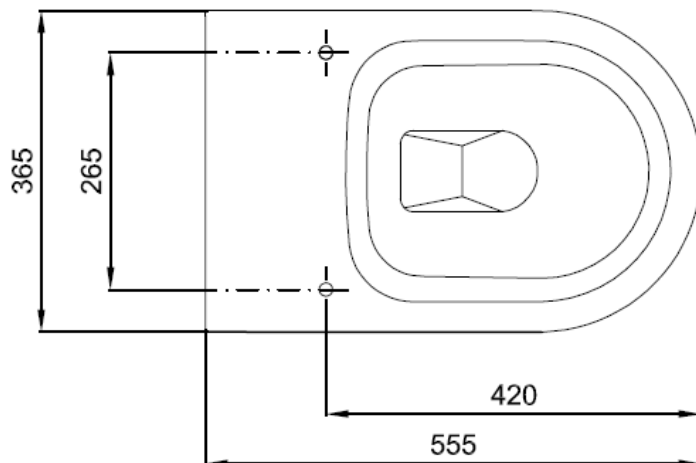

Measurements in millimetres mm

Information updated July 2017

Tel 0345 873 8840

crosswater[™]

TECHNICAL

KAI X WALL HUNG WC—BOX RIM

Horizontal outlet

Complete with fitting kit

KL6206CW

Weight 27.0Kgs

Requires Concealed Cistern and installation frame

Sizes detailed could have a variation of about +/-5 % due to the changes to material characteristics during the firing processes.