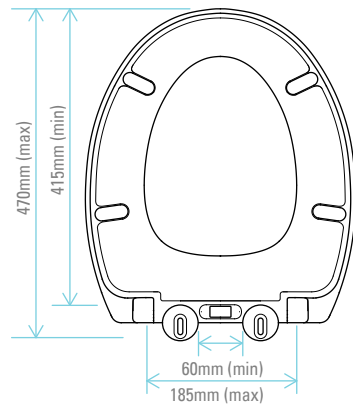

DEFINE SOFT CLOSE

general seat dimensions

max/min fixing adjustment

MERCURY SOFT CLOSE

general seat dimensions

max/min fixing adjustment

ZENITH SOFT CLOSE

general seat dimensions

max/min fixing adjustment

JUNO SOFT CLOSE

general seat dimensions

max/min fixing adjustment

GEO SOFT CLOSE

general seat dimensions

max/min fixing adjustment

NEUTRON SOFT CLOSE (TRADE)

general seat dimensions

max/min fixing adjustment

PROTON SOFT CLOSE (TRADE)

general seat dimensions

max/min fixing adjustment

CURVE SOFT CLOSE

general seat dimensions

97mm (min) 160mm (max)
max/min fixing adjustment

CURVE STD CLOSE

general seat dimensions

150mm (min) 195mm (max)
max/min fixing adjustment

INFINITY SOFT CLOSE

general seat dimensions

97mm (min) 160mm (max)
max/min fixing adjustment

INFINITY STD CLOSE

general seat dimensions