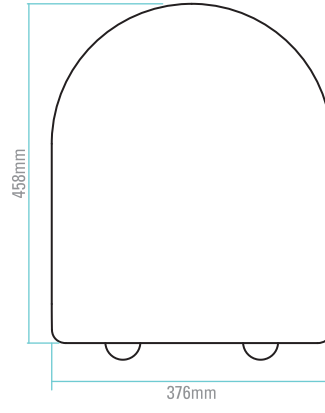

DEFINE SOFT CLOSE

general seat dimensions

max/min fixing adjustment

MERCURY SOFT CLOSE

general seat dimensions

max/min fixing adjustment

ZENITH SOFT CLOSE

general seat dimensions

general seat dimensions

max/min fixing adjustment

PROTON SOFT CLOSE (TRADE)

general seat dimensions

max/min fixing adjustment

CURVE SOFT CLOSE

general seat dimensions

97mm (min) 160mm (max)
max/min fixing adjustment

CURVE STD CLOSE

general seat dimensions

150mm (min) 195mm (max)
max/min fixing adjustment

INFINITY SOFT CLOSE

general seat dimensions

97mm (min) 160mm (max)
max/min fixing adjustment

INFINITY STD CLOSE

general seat dimensions

150mm (min) 195mm (max)
max/min fixing adjustment