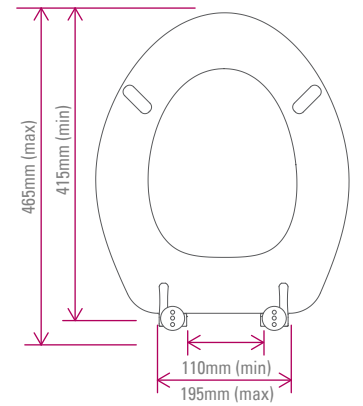

max/min fixing adjustment