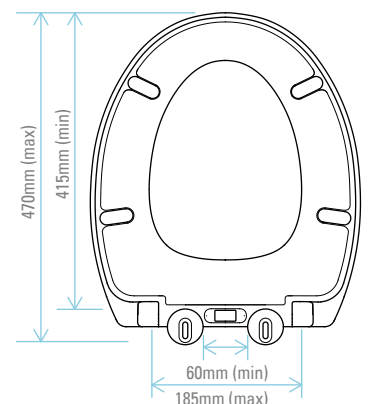

DEFINE SOFT CLOSE

general seat dimensions

max/min fixing adjustment

MERCURY SOFT CLOSE

general seat dimensions

max/min fixing adjustment

ZENITH SOFT CLOSE

general seat dimensions

general seat dimensions

max/min fixing adjustment

PROTON SOFT CLOSE (TRADE)

general seat dimensions

max/min fixing adjustment

CURVE SOFT CLOSE

general seat dimensions

97mm (min) 160mm (max)
max/min fixing adjustment

CURVE STD CLOSE

general seat dimensions

150mm (min) 195mm (max)
max/min fixing adjustment

INFINITY SOFT CLOSE

general seat dimensions

97mm (min) 160mm (max)
max/min fixing adjustment

INFINITY STD CLOSE

general seat dimensions

150mm (min) 195mm (max)
max/min fixing adjustment