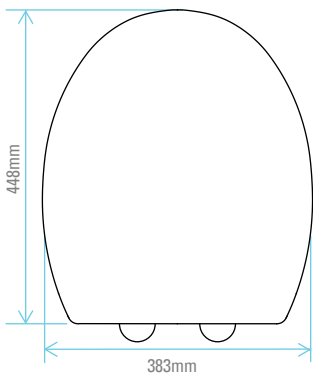

JUNO SOFT CLOSE

general seat dimensions