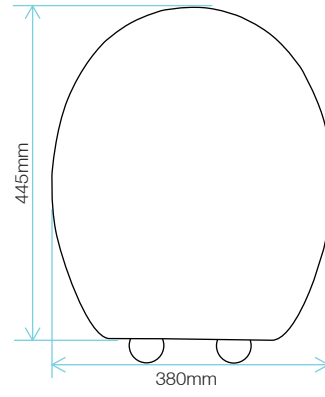

general seat dimensions

max/min fixing adjustment

PROTON SOFT CLOSE (TRADE)

general seat dimensions

max/min fixing adjustment

CURVE SOFT CLOSE

general seat dimensions

97mm (min) 160mm (max)
max/min fixing adjustment

CURVE STD CLOSE

general seat dimensions

150mm (min) 195mm (max)
max/min fixing adjustment

INFINITY SOFT CLOSE

general seat dimensions

97mm (min) 160mm (max)
max/min fixing adjustment

INFINITY STD CLOSE

general seat dimensions

150mm (min) 195mm (max)
max/min fixing adjustment