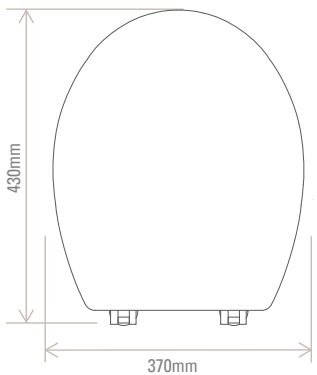

ESSENCE TOILET SEAT

general seat dimensions