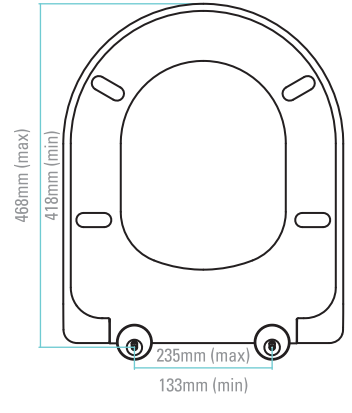

max/min fixing adjustment

MALVERN TOILET SEAT

general seat dimensions

max/min fixing adjustment

ESSENCE TOILET SEAT

general seat dimensions

max/min fixing adjustment

ELITE / MINERVA SOFT CLOSE

DEFINE SOFT CLOSE

general seat dimensions

max/min fixing adjustment

MERCURY SOFT CLOSE

general seat dimensions

max/min fixing adjustment

ZENITH SOFT CLOSE

general seat dimensions

general seat dimensions

max/min fixing adjustment

PROTON SOFT CLOSE (TRADE)

general seat dimensions

max/min fixing adjustment

CURVE SOFT CLOSE

general seat dimensions

97mm (min) 160mm (max)
max/min fixing adjustment

CURVE STD CLOSE

general seat dimensions

150mm (min) 195mm (max)
max/min fixing adjustment

INFINITY SOFT CLOSE

general seat dimensions

97mm (min) 160mm (max)
max/min fixing adjustment

INFINITY STD CLOSE

general seat dimensions