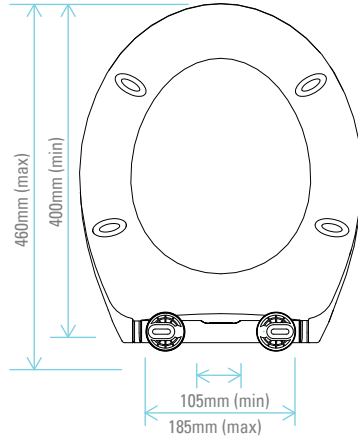

max/min fixing adjustment

MALVERN TOILET SEAT

general seat dimensions

max/min fixing adjustment

ESSENCE TOILET SEAT

general seat dimensions

max/min fixing adjustment

ELITE / MINERVA SOFT CLOSE

DEFINE SOFT CLOSE

general seat dimensions

max/min fixing adjustment

MERCURY SOFT CLOSE

general seat dimensions

max/min fixing adjustment

ZENITH SOFT CLOSE

general seat dimensions

general seat dimensions

max/min fixing adjustment

PROTON SOFT CLOSE (TRADE)

general seat dimensions

max/min fixing adjustment

CURVE SOFT CLOSE

general seat dimensions

97mm (min) 160mm (max)
max/min fixing adjustment

CURVE STD CLOSE

general seat dimensions

150mm (min) 195mm (max)
max/min fixing adjustment

INFINITY SOFT CLOSE

general seat dimensions

97mm (min) 160mm (max)
max/min fixing adjustment

INFINITY STD CLOSE

general seat dimensions