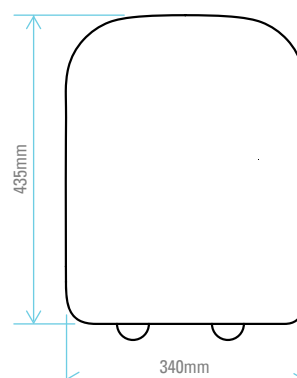

max/min fixing adjustment

JUNO SOFT CLOSE

general seat dimensions

max/min fixing adjustment

GEO SOFT CLOSE

general seat dimensions

max/min fixing adjustment

NEUTRON SOFT CLOSE (TRADE)

general seat dimensions

max/min fixing adjustment

PROTON SOFT CLOSE (TRADE)

general seat dimensions

max/min fixing adjustment

CURVE SOFT CLOSE

general seat dimensions

97mm (min) 160mm (max)
max/min fixing adjustment

CURVE STD CLOSE

general seat dimensions

150mm (min) 195mm (max)
max/min fixing adjustment

INFINITY SOFT CLOSE

general seat dimensions

97mm (min) 160mm (max)
max/min fixing adjustment

INFINITY STD CLOSE

general seat dimensions

150mm (min) 195mm (max)
max/min fixing adjustment