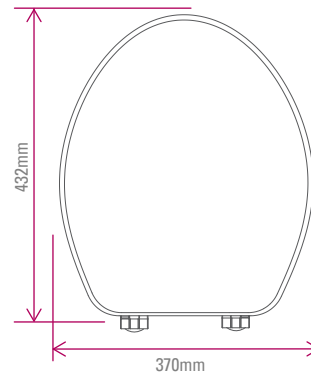

MALVERN TOILET SEAT

general seat dimensions