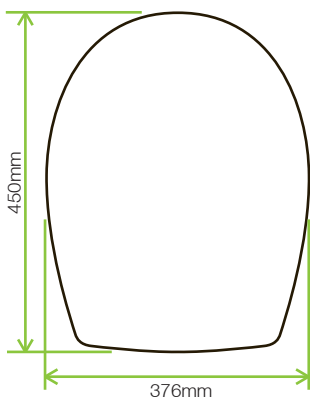

max/min fixing adjustment

JUNO SOFT CLOSE

general seat dimensions

max/min fixing adjustment

GEO SOFT CLOSE

general seat dimensions

max/min fixing adjustment

NEUTRON SOFT CLOSE (TRADE)

general seat dimensions

max/min fixing adjustment

PROTON SOFT CLOSE (TRADE)

general seat dimensions

max/min fixing adjustment

CURVE SOFT CLOSE

general seat dimensions

97mm (min) 160mm (max)
max/min fixing adjustment

CURVE STD CLOSE

general seat dimensions

150mm (min) 195mm (max)
max/min fixing adjustment

INFINITY SOFT CLOSE

general seat dimensions

97mm (min) 160mm (max)
max/min fixing adjustment

INFINITY STD CLOSE

general seat dimensions

150mm (min) 195mm (max)
max/min fixing adjustment