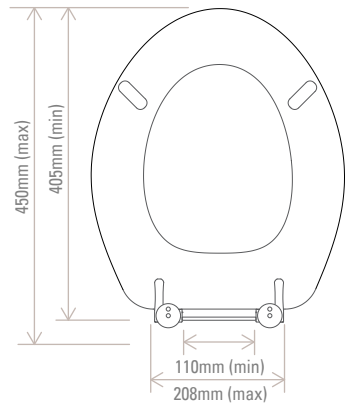

GREENWICH SOFT CLOSE

general seat dimensions

max/min fixing adjustment

TRADITIONAL SOFT CLOSE

general seat dimensions

max/min fixing adjustment

AXIS TOILET SEAT

general seat dimensions

general seat dimensions

max/min fixing adjustment

PROTON SOFT CLOSE (TRADE)

general seat dimensions

max/min fixing adjustment

CURVE SOFT CLOSE

general seat dimensions

97mm (min) 160mm (max)
max/min fixing adjustment

CURVE STD CLOSE

general seat dimensions

150mm (min) 195mm (max)
max/min fixing adjustment

INFINITY SOFT CLOSE

general seat dimensions

97mm (min) 160mm (max)
max/min fixing adjustment

INFINITY STD CLOSE

general seat dimensions

150mm (min) 195mm (max)
max/min fixing adjustment