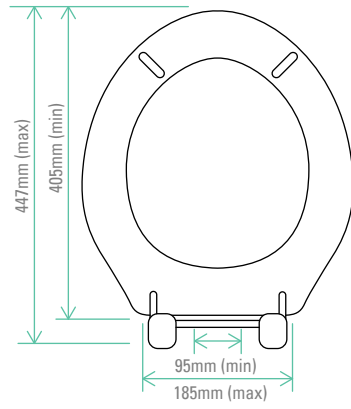

GREENWICH SOFT CLOSE

general seat dimensions

max/min fixing adjustment

TRADITIONAL SOFT CLOSE

general seat dimensions

max/min fixing adjustment

AXIS TOILET SEAT

general seat dimensions

general seat dimensions

max/min fixing adjustment

PROTON SOFT CLOSE (TRADE)

general seat dimensions

max/min fixing adjustment

CURVE SOFT CLOSE

general seat dimensions

97mm (min) 160mm (max)
max/min fixing adjustment

CURVE STD CLOSE

general seat dimensions

150mm (min) 195mm (max)
max/min fixing adjustment

INFINITY SOFT CLOSE

general seat dimensions

97mm (min) 160mm (max)
max/min fixing adjustment

INFINITY STD CLOSE

general seat dimensions

150mm (min) 195mm (max)
max/min fixing adjustment