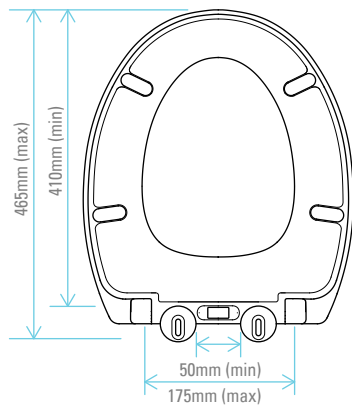

DEFINE SOFT CLOSE

general seat dimensions

max/min fixing adjustment

MERCURY SOFT CLOSE

general seat dimensions

max/min fixing adjustment

ZENITH SOFT CLOSE

general seat dimensions

max/min fixing adjustment

JUNO SOFT CLOSE

general seat dimensions

max/min fixing adjustment

GEO SOFT CLOSE

general seat dimensions

max/min fixing adjustment

NEUTRON SOFT CLOSE (TRADE)

general seat dimensions

max/min fixing adjustment

PROTON SOFT CLOSE (TRADE)

general seat dimensions

max/min fixing adjustment

CURVE SOFT CLOSE

general seat dimensions

97mm (min) 160mm (max)
max/min fixing adjustment

CURVE STD CLOSE

general seat dimensions

150mm (min) 195mm (max)
max/min fixing adjustment

INFINITY SOFT CLOSE

general seat dimensions

97mm (min) 160mm (max)
max/min fixing adjustment

INFINITY STD CLOSE

general seat dimensions