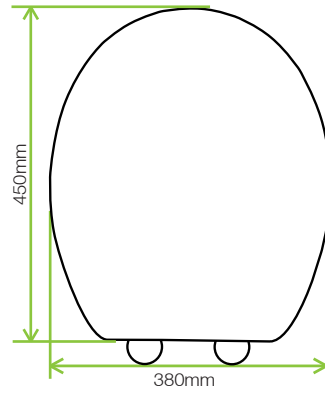

max/min fixing adjustment

JUNO SOFT CLOSE

general seat dimensions

max/min fixing adjustment

GEO SOFT CLOSE

general seat dimensions

max/min fixing adjustment

NEUTRON SOFT CLOSE (TRADE)

general seat dimensions

max/min fixing adjustment

PROTON SOFT CLOSE (TRADE)

general seat dimensions

max/min fixing adjustment

CURVE SOFT CLOSE

general seat dimensions

97mm (min) 160mm (max)
max/min fixing adjustment

CURVE STD CLOSE

general seat dimensions

150mm (min) 195mm (max)
max/min fixing adjustment

INFINITY SOFT CLOSE

general seat dimensions

97mm (min) 160mm (max)
max/min fixing adjustment

INFINITY STD CLOSE

general seat dimensions

150mm (min) 195mm (max)
max/min fixing adjustment