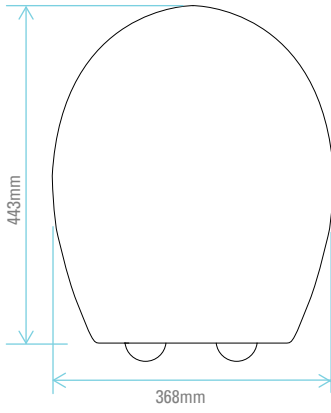

DEFINE SOFT CLOSE

general seat dimensions

max/min fixing adjustment

MERCURY SOFT CLOSE

general seat dimensions

max/min fixing adjustment

ZENITH SOFT CLOSE

general seat dimensions

general seat dimensions

max/min fixing adjustment

PROTON SOFT CLOSE (TRADE)

general seat dimensions

max/min fixing adjustment

CURVE SOFT CLOSE

general seat dimensions

97mm (min) 160mm (max)
max/min fixing adjustment

CURVE STD CLOSE

general seat dimensions

150mm (min) 195mm (max)
max/min fixing adjustment

INFINITY SOFT CLOSE

general seat dimensions

97mm (min) 160mm (max)
max/min fixing adjustment

INFINITY STD CLOSE

general seat dimensions

150mm (min) 195mm (max)
max/min fixing adjustment