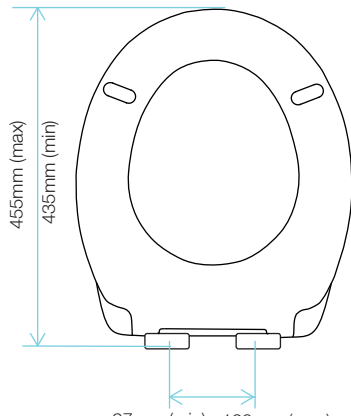

general seat dimensions

max/min fixing adjustment

PROTON SOFT CLOSE (TRADE)

general seat dimensions

max/min fixing adjustment

CURVE SOFT CLOSE

general seat dimensions

97mm (min) 160mm (max)
max/min fixing adjustment

CURVE STD CLOSE

general seat dimensions

150mm (min) 195mm (max)
max/min fixing adjustment

INFINITY SOFT CLOSE

general seat dimensions

97mm (min) 160mm (max)
max/min fixing adjustment

INFINITY STD CLOSE

general seat dimensions

150mm (min) 195mm (max)
max/min fixing adjustment