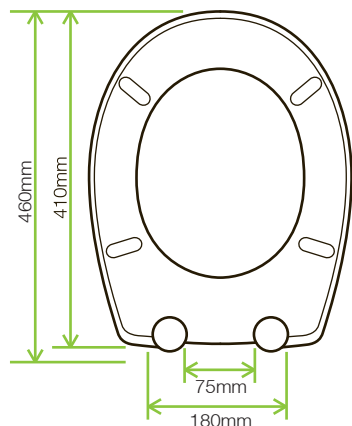

max/min fixing adjustment

JUNO SOFT CLOSE

general seat dimensions

max/min fixing adjustment

GEO SOFT CLOSE

general seat dimensions

max/min fixing adjustment

NEUTRON SOFT CLOSE (TRADE)

general seat dimensions

max/min fixing adjustment

PROTON SOFT CLOSE (TRADE)

general seat dimensions

max/min fixing adjustment

CURVE SOFT CLOSE

general seat dimensions

97mm (min) 160mm (max)
max/min fixing adjustment

CURVE STD CLOSE

general seat dimensions

150mm (min) 195mm (max)
max/min fixing adjustment

INFINITY SOFT CLOSE

general seat dimensions

97mm (min) 160mm (max)
max/min fixing adjustment

INFINITY STD CLOSE

general seat dimensions

150mm (min) 195mm (max)
max/min fixing adjustment