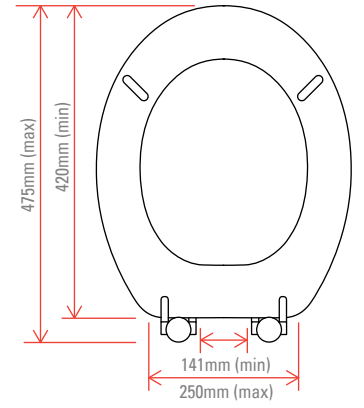

GREENWICH SOFT CLOSE

general seat dimensions

max/min fixing adjustment

TRADITIONAL SOFT CLOSE

general seat dimensions

max/min fixing adjustment

AXIS TOILET SEAT

general seat dimensions

general seat dimensions

max/min fixing adjustment

PROTON SOFT CLOSE (TRADE)

general seat dimensions

max/min fixing adjustment

CURVE SOFT CLOSE

general seat dimensions

97mm (min) 160mm (max)
max/min fixing adjustment

CURVE STD CLOSE

general seat dimensions

150mm (min) 195mm (max)
max/min fixing adjustment

INFINITY SOFT CLOSE

general seat dimensions

97mm (min) 160mm (max)
max/min fixing adjustment

INFINITY STD CLOSE

general seat dimensions

150mm (min) 195mm (max)
max/min fixing adjustment