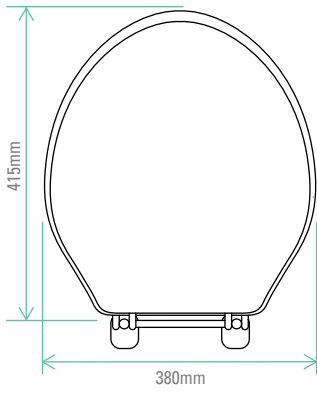

GREENWICH SOFT CLOSE

general seat dimensions

max/min fixing adjustment

TRADITIONAL SOFT CLOSE

general seat dimensions

max/min fixing adjustment

AXIS TOILET SEAT

general seat dimensions

general seat dimensions

max/min fixing adjustment

PROTON SOFT CLOSE (TRADE)

general seat dimensions

max/min fixing adjustment

CURVE SOFT CLOSE

general seat dimensions

97mm (min) 160mm (max)
max/min fixing adjustment

CURVE STD CLOSE

general seat dimensions

150mm (min) 195mm (max)
max/min fixing adjustment

INFINITY SOFT CLOSE

general seat dimensions

97mm (min) 160mm (max)
max/min fixing adjustment

INFINITY STD CLOSE

general seat dimensions

150mm (min) 195mm (max)
max/min fixing adjustment