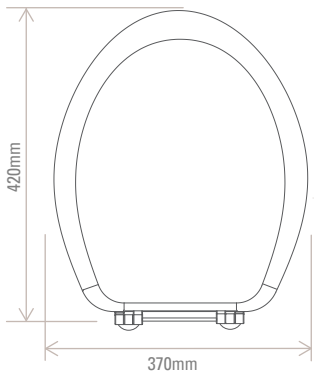

GREENWICH SOFT CLOSE

general seat dimensions

max/min fixing adjustment

TRADITIONAL SOFT CLOSE

general seat dimensions

max/min fixing adjustment

AXIS TOILET SEAT

general seat dimensions

general seat dimensions

max/min fixing adjustment

PROTON SOFT CLOSE (TRADE)

general seat dimensions

max/min fixing adjustment

CURVE SOFT CLOSE

general seat dimensions

97mm (min) 160mm (max)
max/min fixing adjustment

CURVE STD CLOSE

general seat dimensions

150mm (min) 195mm (max)
max/min fixing adjustment

INFINITY SOFT CLOSE

general seat dimensions

97mm (min) 160mm (max)
max/min fixing adjustment

INFINITY STD CLOSE

general seat dimensions

150mm (min) 195mm (max)
max/min fixing adjustment