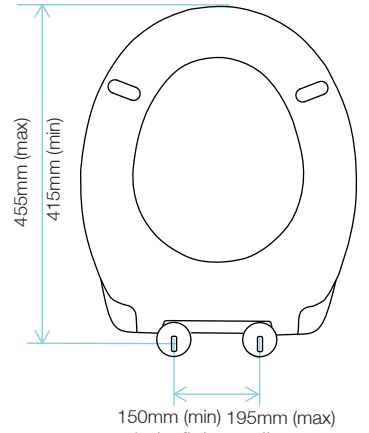

general seat dimensions

max/min fixing adjustment

PROTON SOFT CLOSE (TRADE)

general seat dimensions

max/min fixing adjustment

CURVE SOFT CLOSE

general seat dimensions

97mm (min) 160mm (max)
max/min fixing adjustment

CURVE STD CLOSE

general seat dimensions

150mm (min) 195mm (max)
max/min fixing adjustment

INFINITY SOFT CLOSE

general seat dimensions

97mm (min) 160mm (max)
max/min fixing adjustment

INFINITY STD CLOSE

general seat dimensions

150mm (min) 195mm (max)
max/min fixing adjustment