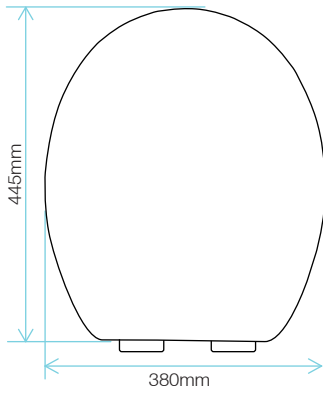

general seat dimensions

max/min fixing adjustment

PROTON SOFT CLOSE (TRADE)

general seat dimensions

max/min fixing adjustment

CURVE SOFT CLOSE

general seat dimensions

97mm (min) 160mm (max)
max/min fixing adjustment

CURVE STD CLOSE

general seat dimensions

150mm (min) 195mm (max)
max/min fixing adjustment

INFINITY SOFT CLOSE

general seat dimensions

97mm (min) 160mm (max)
max/min fixing adjustment

INFINITY STD CLOSE

general seat dimensions

150mm (min) 195mm (max)
max/min fixing adjustment