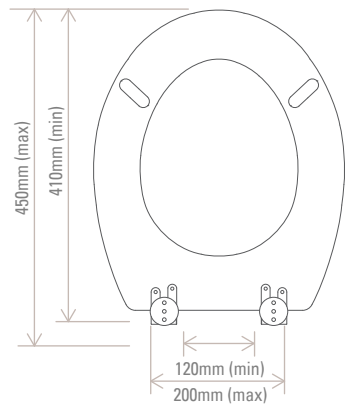

max/min fixing adjustment