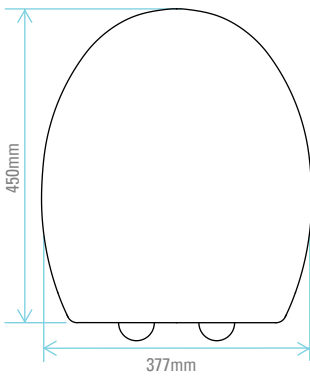

DEFINE SOFT CLOSE

general seat dimensions

max/min fixing adjustment

MERCURY SOFT CLOSE

general seat dimensions

max/min fixing adjustment

ZENITH SOFT CLOSE

general seat dimensions

general seat dimensions

max/min fixing adjustment

PROTON SOFT CLOSE (TRADE)

general seat dimensions

max/min fixing adjustment

CURVE SOFT CLOSE

general seat dimensions

97mm (min) 160mm (max)
max/min fixing adjustment

CURVE STD CLOSE

general seat dimensions

150mm (min) 195mm (max)
max/min fixing adjustment

INFINITY SOFT CLOSE

general seat dimensions

97mm (min) 160mm (max)
max/min fixing adjustment

INFINITY STD CLOSE

general seat dimensions

150mm (min) 195mm (max)
max/min fixing adjustment