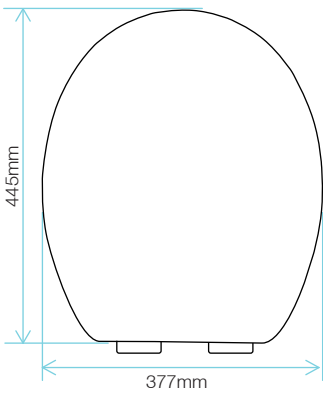

general seat dimensions

max/min fixing adjustment

PROTON SOFT CLOSE (TRADE)

general seat dimensions

max/min fixing adjustment

CURVE SOFT CLOSE

general seat dimensions

97mm (min) 160mm (max)
max/min fixing adjustment

CURVE STD CLOSE

general seat dimensions

150mm (min) 195mm (max)
max/min fixing adjustment

INFINITY SOFT CLOSE

general seat dimensions

97mm (min) 160mm (max)
max/min fixing adjustment

INFINITY STD CLOSE

general seat dimensions

150mm (min) 195mm (max)
max/min fixing adjustment