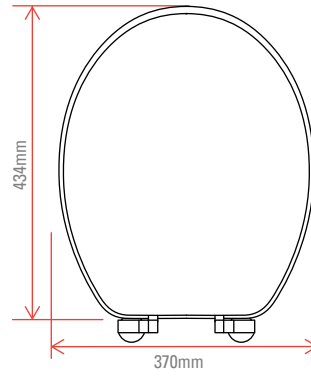

GREENWICH SOFT CLOSE

general seat dimensions

max/min fixing adjustment

TRADITIONAL SOFT CLOSE

general seat dimensions

max/min fixing adjustment

AXIS TOILET SEAT

general seat dimensions

general seat dimensions

max/min fixing adjustment

PROTON SOFT CLOSE (TRADE)

general seat dimensions

max/min fixing adjustment

CURVE SOFT CLOSE

general seat dimensions

97mm (min) 160mm (max)
max/min fixing adjustment

CURVE STD CLOSE

general seat dimensions

150mm (min) 195mm (max)
max/min fixing adjustment

INFINITY SOFT CLOSE

general seat dimensions

97mm (min) 160mm (max)
max/min fixing adjustment

INFINITY STD CLOSE

general seat dimensions

150mm (min) 195mm (max)
max/min fixing adjustment