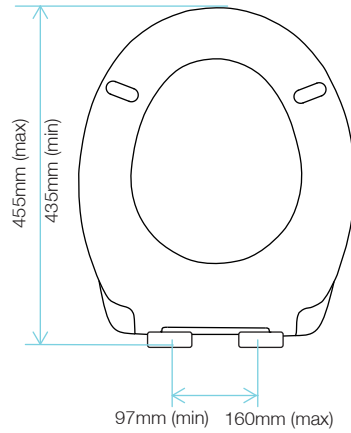

general seat dimensions

max/min fixing adjustment

PROTON SOFT CLOSE (TRADE)

general seat dimensions

max/min fixing adjustment

CURVE SOFT CLOSE

general seat dimensions

97mm (min) 160mm (max)
max/min fixing adjustment

CURVE STD CLOSE

general seat dimensions

150mm (min) 195mm (max)
max/min fixing adjustment

INFINITY SOFT CLOSE

general seat dimensions

97mm (min) 160mm (max)
max/min fixing adjustment

INFINITY STD CLOSE

general seat dimensions

150mm (min) 195mm (max)
max/min fixing adjustment