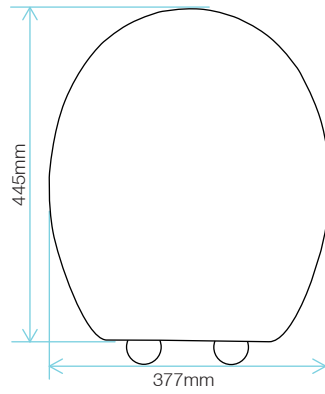

general seat dimensions

max/min fixing adjustment

PROTON SOFT CLOSE (TRADE)

general seat dimensions

max/min fixing adjustment

CURVE SOFT CLOSE

general seat dimensions

97mm (min) 160mm (max)
max/min fixing adjustment

CURVE STD CLOSE

general seat dimensions

150mm (min) 195mm (max)
max/min fixing adjustment

INFINITY SOFT CLOSE

general seat dimensions

97mm (min) 160mm (max)
max/min fixing adjustment

INFINITY STD CLOSE

general seat dimensions

150mm (min) 195mm (max)
max/min fixing adjustment