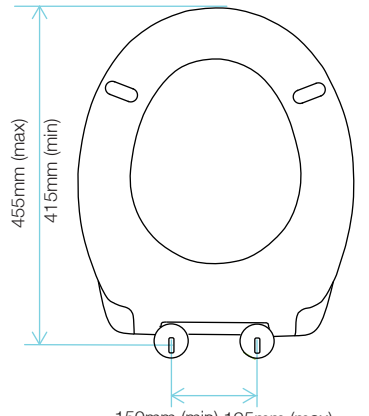

general seat dimensions

max/min fixing adjustment

PROTON SOFT CLOSE (TRADE)

general seat dimensions

max/min fixing adjustment

CURVE SOFT CLOSE

general seat dimensions

97mm (min) 160mm (max)
max/min fixing adjustment

CURVE STD CLOSE

general seat dimensions

150mm (min) 195mm (max)
max/min fixing adjustment

INFINITY SOFT CLOSE

general seat dimensions

97mm (min) 160mm (max)
max/min fixing adjustment

INFINITY STD CLOSE

general seat dimensions

150mm (min) 195mm (max)
max/min fixing adjustment