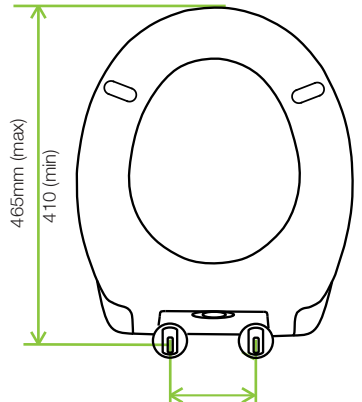

general seat dimensions

max/min fixing adjustment

PROTON SOFT CLOSE (TRADE)

general seat dimensions

max/min fixing adjustment

CURVE SOFT CLOSE

general seat dimensions

97mm (min) 160mm (max)
max/min fixing adjustment

CURVE STD CLOSE

general seat dimensions

150mm (min) 195mm (max)
max/min fixing adjustment

INFINITY SOFT CLOSE

general seat dimensions

97mm (min) 160mm (max)
max/min fixing adjustment

INFINITY STD CLOSE

general seat dimensions

150mm (min) 195mm (max)
max/min fixing adjustment