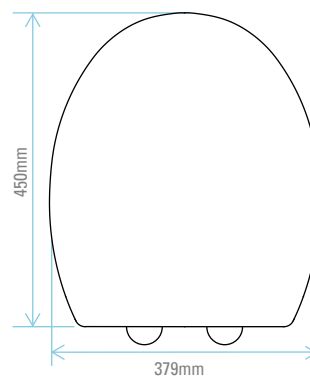

DEFINE SOFT CLOSE

general seat dimensions

max/min fixing adjustment

MERCURY SOFT CLOSE

general seat dimensions

max/min fixing adjustment

ZENITH SOFT CLOSE

general seat dimensions

general seat dimensions

max/min fixing adjustment

PROTON SOFT CLOSE (TRADE)

general seat dimensions

max/min fixing adjustment

CURVE SOFT CLOSE

general seat dimensions

97mm (min) 160mm (max)
max/min fixing adjustment

CURVE STD CLOSE

general seat dimensions

150mm (min) 195mm (max)
max/min fixing adjustment

INFINITY SOFT CLOSE

general seat dimensions

97mm (min) 160mm (max)
max/min fixing adjustment

INFINITY STD CLOSE

general seat dimensions

150mm (min) 195mm (max)
max/min fixing adjustment