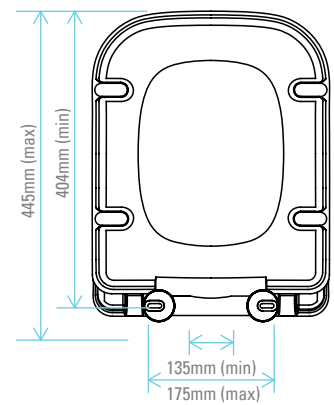

max/min fixing adjustment

JUNO SOFT CLOSE

general seat dimensions

max/min fixing adjustment

GEO SOFT CLOSE

general seat dimensions

max/min fixing adjustment

NEUTRON SOFT CLOSE (TRADE)

general seat dimensions

max/min fixing adjustment

PROTON SOFT CLOSE (TRADE)

general seat dimensions

max/min fixing adjustment

CURVE SOFT CLOSE

general seat dimensions

97mm (min) 160mm (max)
max/min fixing adjustment

CURVE STD CLOSE

general seat dimensions

150mm (min) 195mm (max)
max/min fixing adjustment

INFINITY SOFT CLOSE

general seat dimensions

97mm (min) 160mm (max)
max/min fixing adjustment

INFINITY STD CLOSE

general seat dimensions

150mm (min) 195mm (max)
max/min fixing adjustment