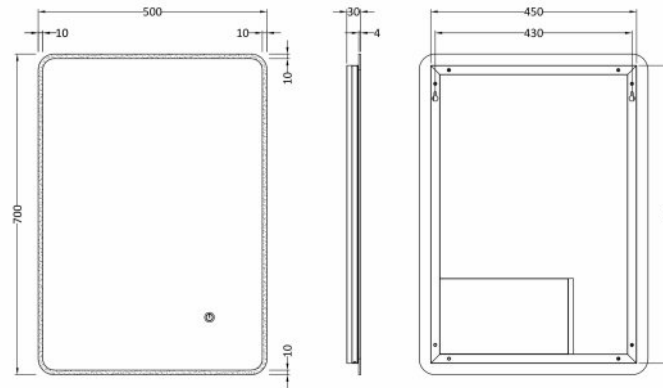

Sales Code: LQ603

Description: 700X500 Ambient Mirror

### Product Dimensions

Height (mm):	700
Width (mm):	500
Depth (mm):	30
Nett Weight (kg):	5

### Packaging Dimensions

Height (mm):	830
Width (mm):	625
Depth (mm):	90
Gross Weight (kg):	7

### Outer Box Dimensions (If Applicable)

Height (mm):	
Width (mm):	
Depth (mm):	
Gross Weight (kg):	
Barcode:	5056211890652