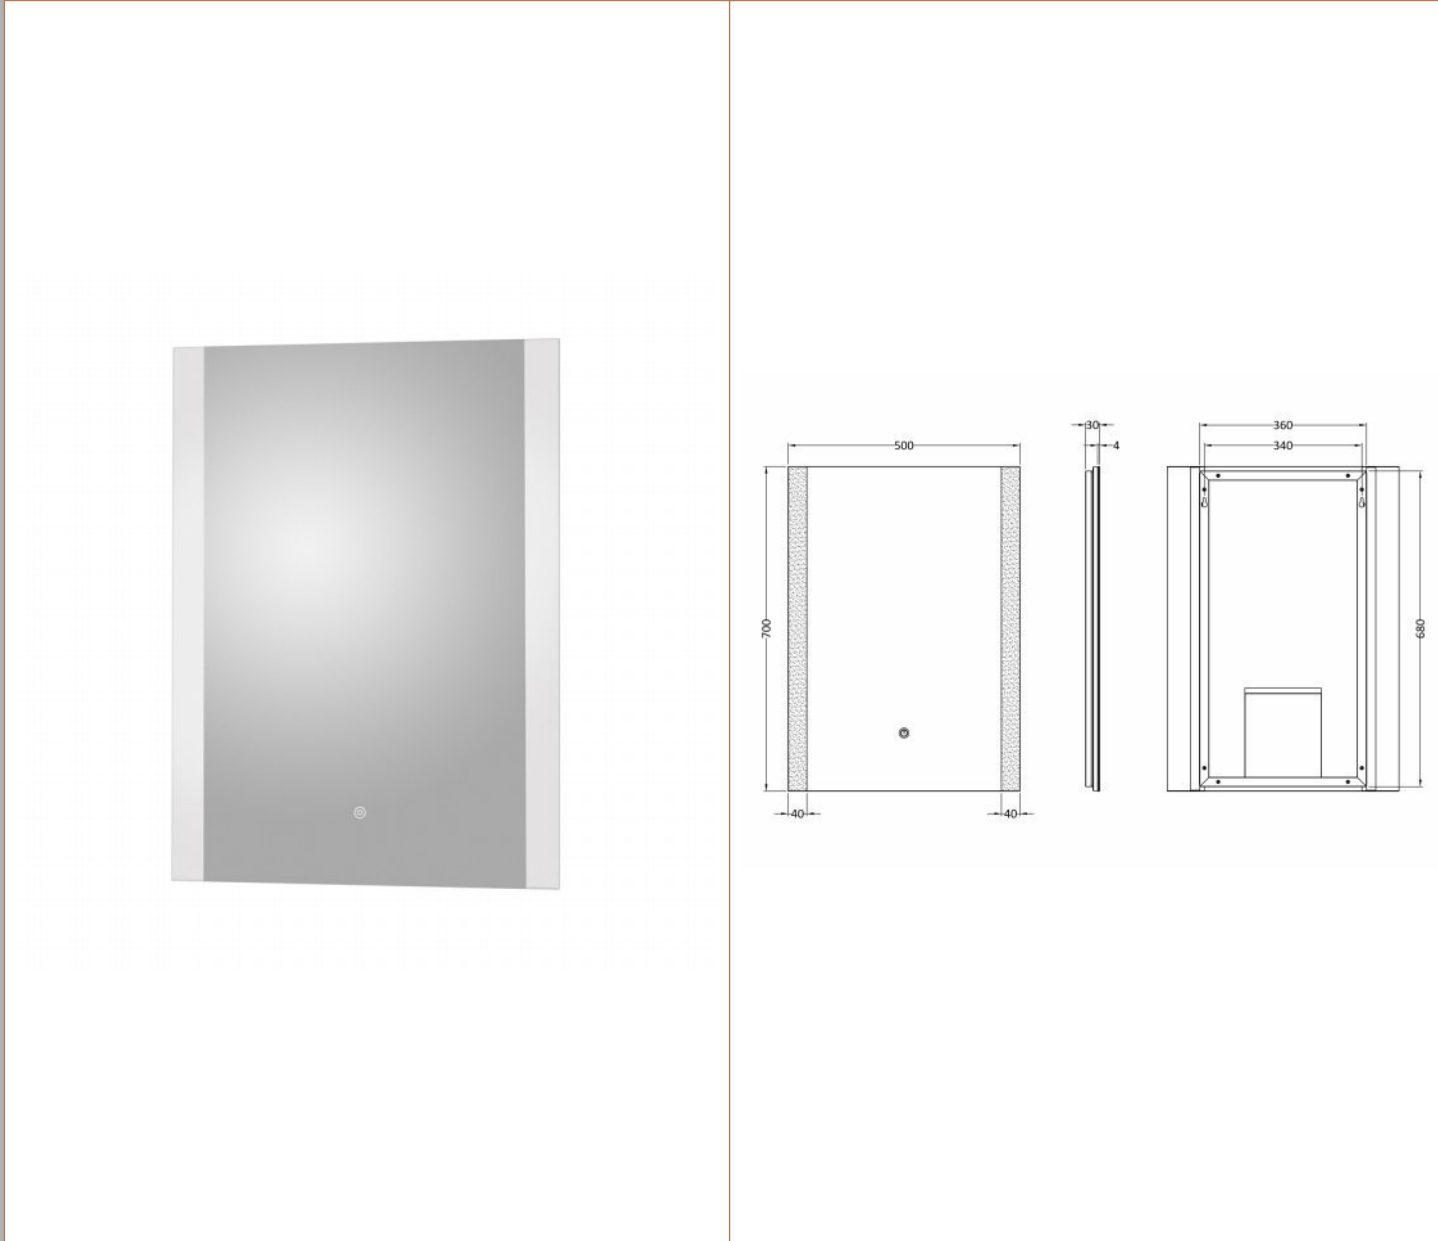

Sales Code: LQ601

Description: 700X500 Ambient Mirror

### Product Dimensions

Height (mm):	700
Width (mm):	500
Depth (mm):	30
Nett Weight (kg):	5

### Packaging Dimensions

Height (mm):	830
Width (mm):	625
Depth (mm):	90
Gross Weight (kg):	7

### Outer Box Dimensions (If Applicable)

Height (mm):	
Width (mm):	
Depth (mm):	
Gross Weight (kg):	
Barcode:	5056211890638