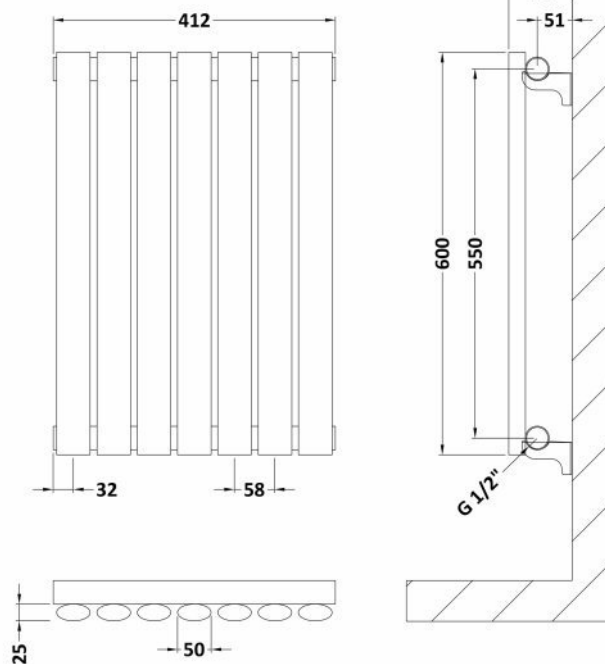

### Product Dimensions

Height (mm):	600
Width (mm):	412
Depth (mm):	55
Length (mm):	
Nett Weight (kg):	9.5

### Packaging Dimensions

Height (mm):	660
Width (mm):	480
Length (mm):	90
Gross Weight (kg):	10

### Outer Box Dimensions (If Applicable)

Height (mm):	
Width (mm):	
Length (mm):	
Gross Weight (kg):	
Barcode:	5056211885078

### Product Details

Country of Origin:	China
Fitting Instruction:	Yes
Certification:	CE: Yes    RoHS: N/A    WEEE: N/A
Colour/Finish:	High Gloss White
RAL No:	9016
Product Material:	Steel
Heat Element Wattage:	Not Applicable
Heating Element Wattage Compatible:	N/A
BTU Outputs:	30°C / 534    50°C / 1034    60°C / 1309
Thermal Outputs: (Watts)	30°C / 157    50°C / 303    60°C / 384
Pipe Centres - If Vertical:	
Pipe Centres - If Horizontal:	502
Max Projection:	110mm
Tube Diameter:	
Packaging Volume (L):	
Wall to Centre of Tappings:	N/A
Floor to Centre of Tappings:	51
Dual Fuel:	N/A