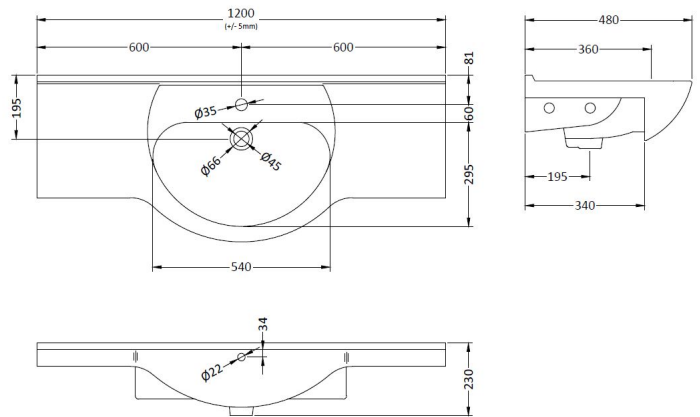

CUSTOMER DATA SHEET - CERAMICS

SALES CODE: NBC007

DESCRIPTION: Classic 1200mm 1T/H Basin

PRODUCT DIMENSIONS			
Height (mm)	Width (mm)	Depth (mm)	Nett Wgt Kg
480	1200	230	29.8

PACKAGING DIMENSIONS			
Height (mm)	Width (mm)	Depth (mm)	Gross Wgt Kg
520	1215	250	31

PACKAGING DATA			
Box Colour	Brown Cardboard Box - Printed		
Box Qty	1	Label Colour	Not Applicable
Label Size	100 x 50	Label Qty	0

OUTER BOX DIMENSIONS (If Applicable)			
Height (mm)	Width (mm)	Depth (mm)	Gross Wgt Kg
Barcode	5055146175827		

BASINS			
Tap Hole	One Taphole	Chain Stay Hole	No
Template	Not Required	Waste Type Req'd	Slotted
Overflow Incl.	Yes	Overflow Cover	Yes
Inner Bowl Depth	145mm		

GENERAL	
Fixing Supplied	No