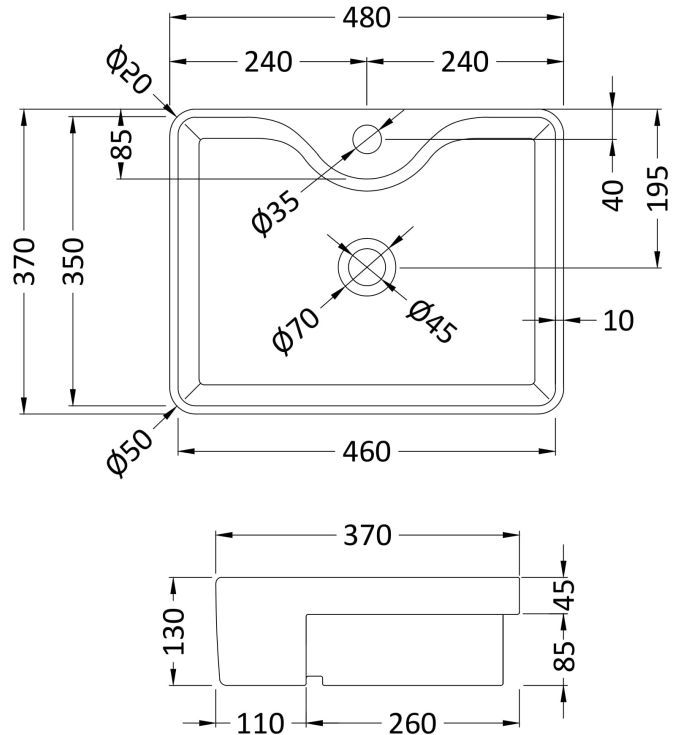

CUSTOMER DATA SHEET - CERAMICS

SALES CODE: NBV174

DESCRIPTION: Rect Semi Recess Basin W480xd370xh130

PRODUCT DIMENSIONS

Height (mm)	Width (mm)	Depth (mm)	Nett Wgt Kg
130	480	370	10.5

PACKAGING DIMENSIONS

Height (mm)	Width (mm)	Depth (mm)	Gross Wgt Kg
145	495	390	11

PACKAGING DATA

Box Colour	Brown Cardboard Box		
Box Qty	1	Label Colour	White Label
Label Size	100 x 50	Label Qty	2

OUTER BOX DIMENSIONS (If Applicable)

Height (mm)	Width (mm)	Depth (mm)	Gross Wgt Kg
Barcode		5056211851608	

PRODUCT DETAILS

Country of Origin	China
Fitting Instruction	Yes

Certification	CE	WRAS	WRAS Number
Product Material	Vitreous China		

PANS/BIDETS

Trap Style	N/A	Includes Seat	Not Applicable
------------	-----	---------------	----------------

Tap Hole	One Taphole	Chain Stay Hole	No
Template	Not Required	Waste Type Req'd	Unslotted
Overflow Incl.	No	Overflow Cover	No
Inner Bowl Depth			

GENERAL

Fixing Supplied	No
-----------------	----