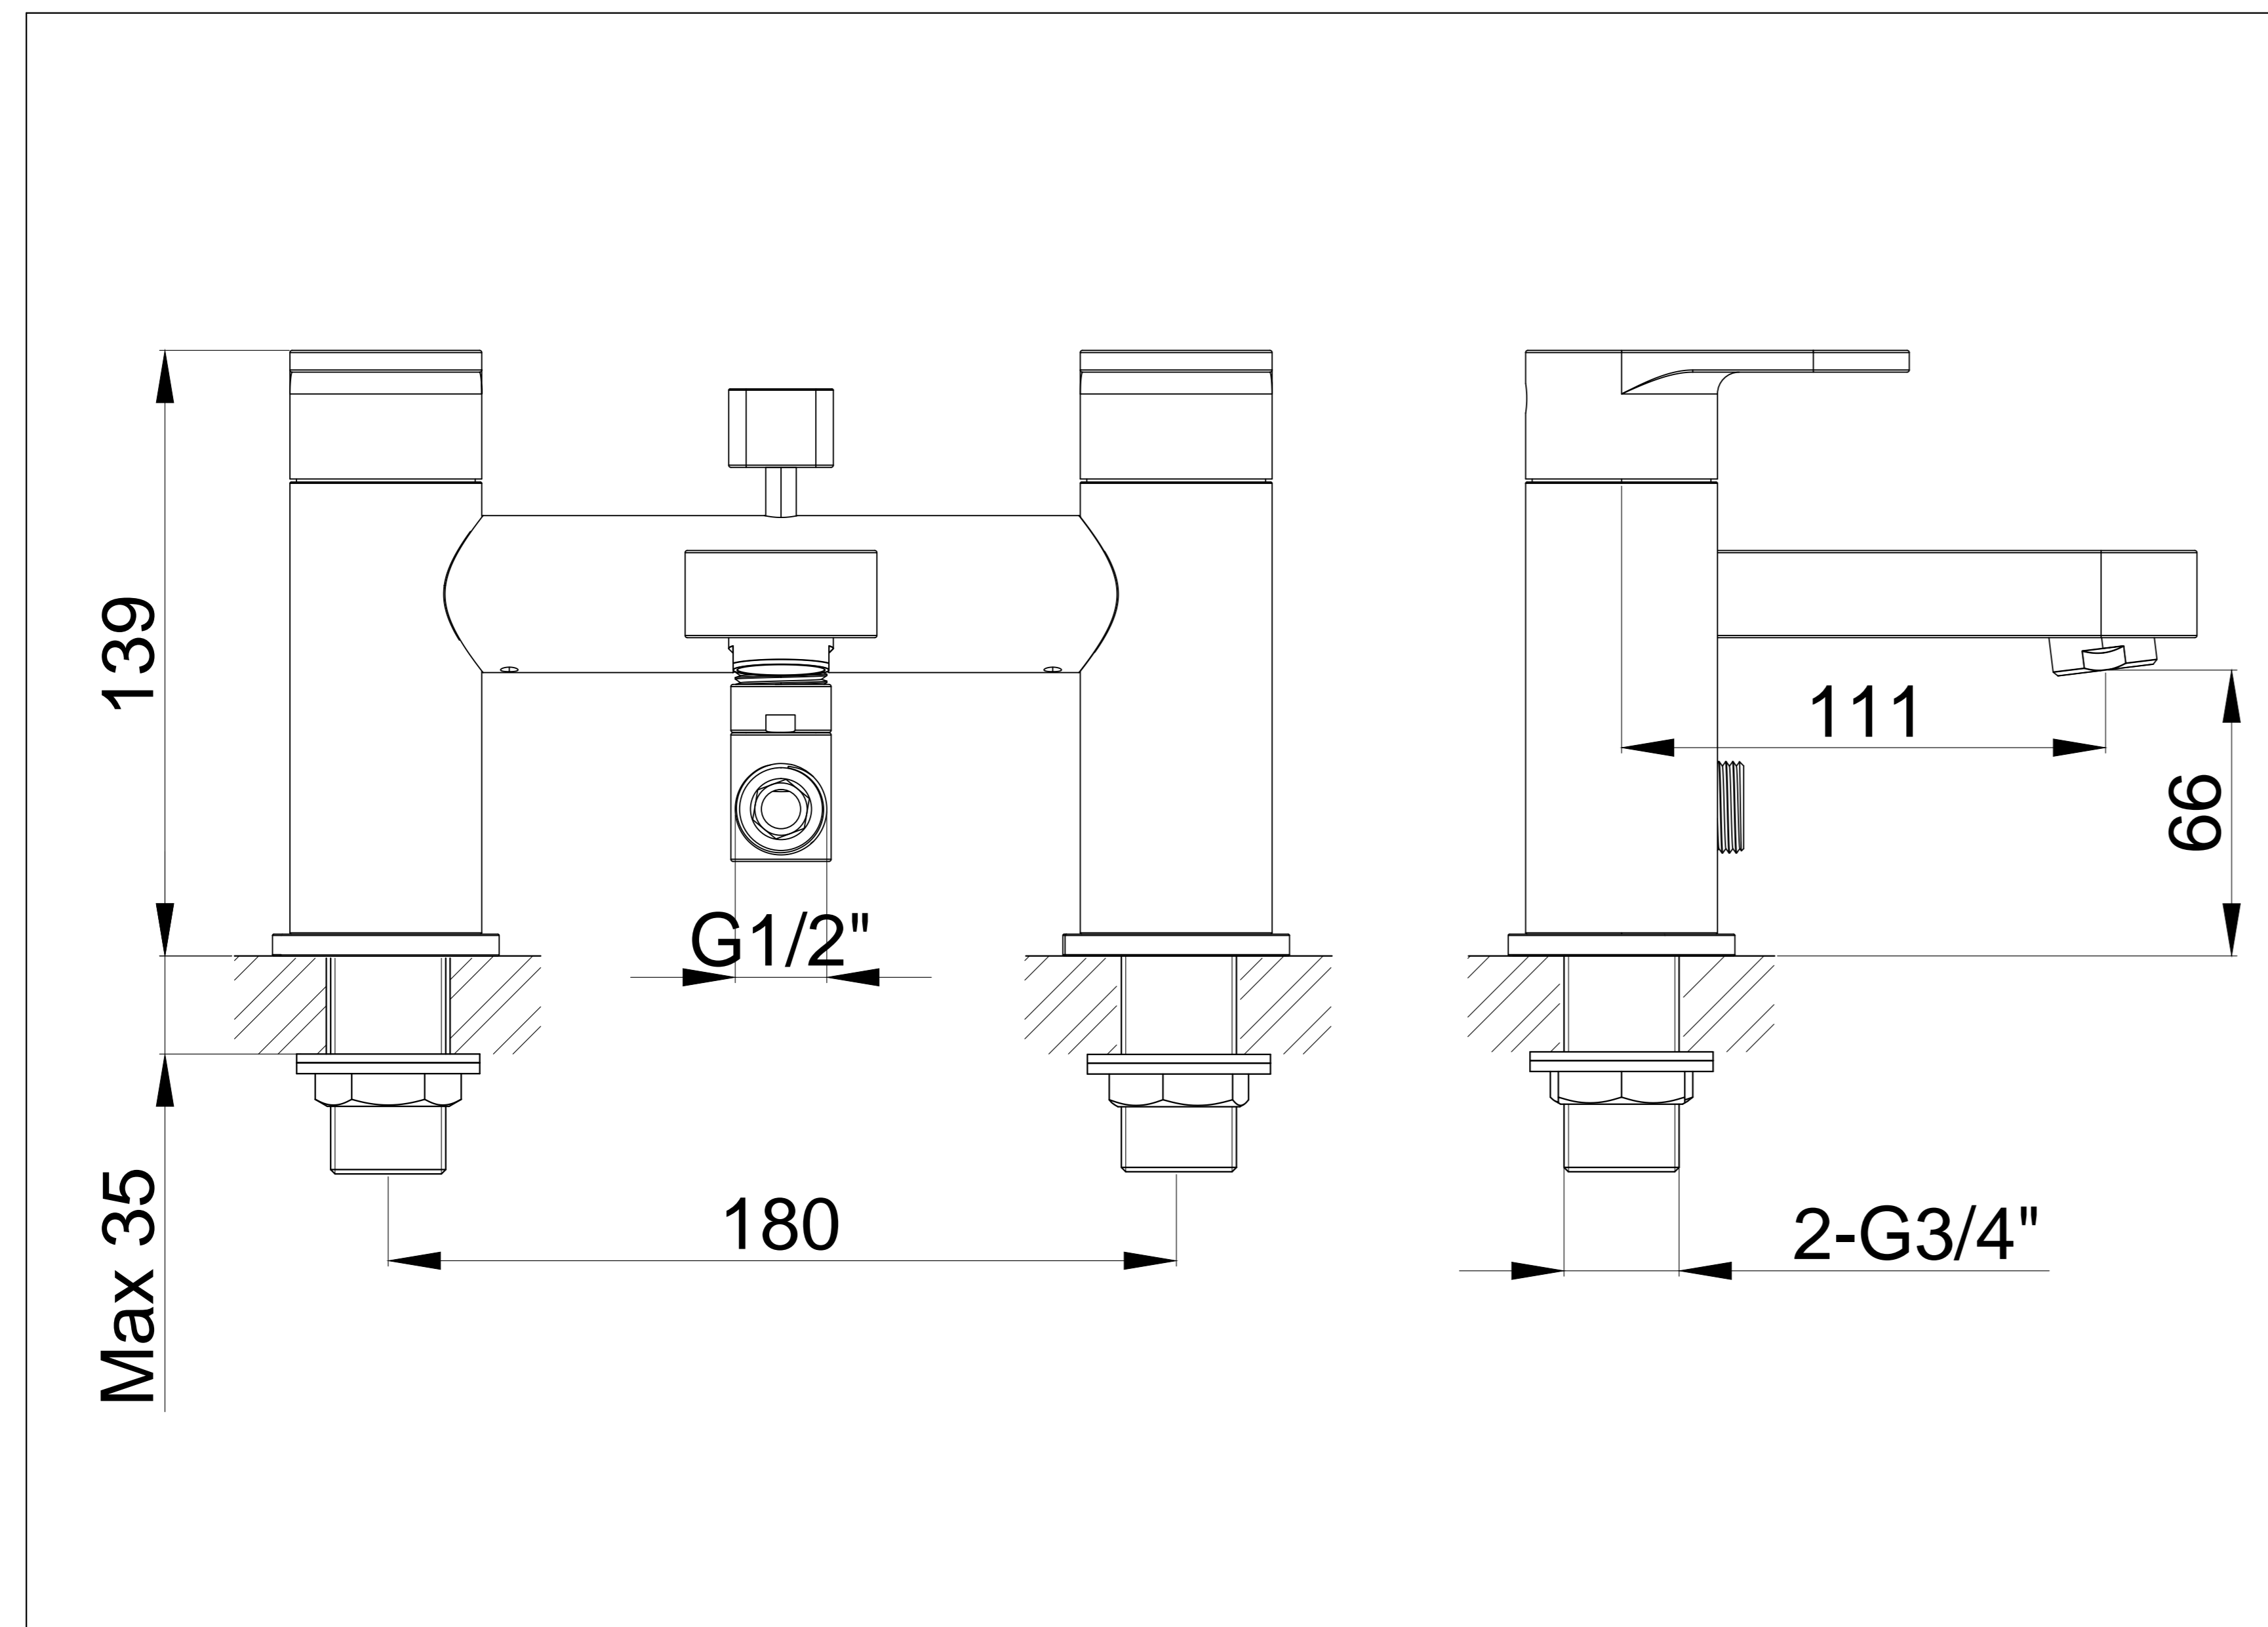

Technical Diagram