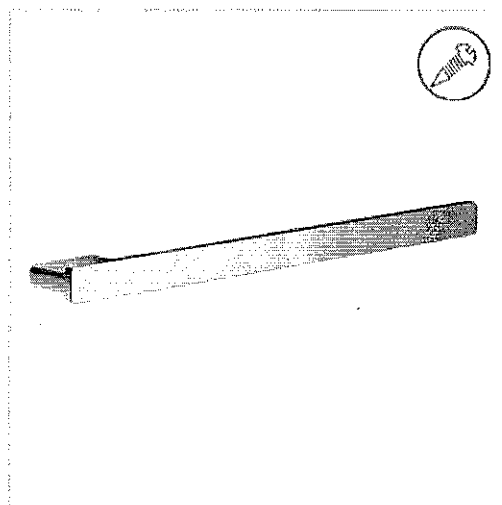

Cabinet Towel Bar

OUTLINE Cabinet Towel Bar.

Polished Chrome.

Length 400 mm.

Mouted with screws from the inside of the cabinet.

Complete with screw.

Article No
FK310

Line
OUTLINE

Technical data

Finish	Chrome
Material	Aluminium
Assembly	Screw

Mått

A: 400 MM

B: 25 MM

C: 48 MM