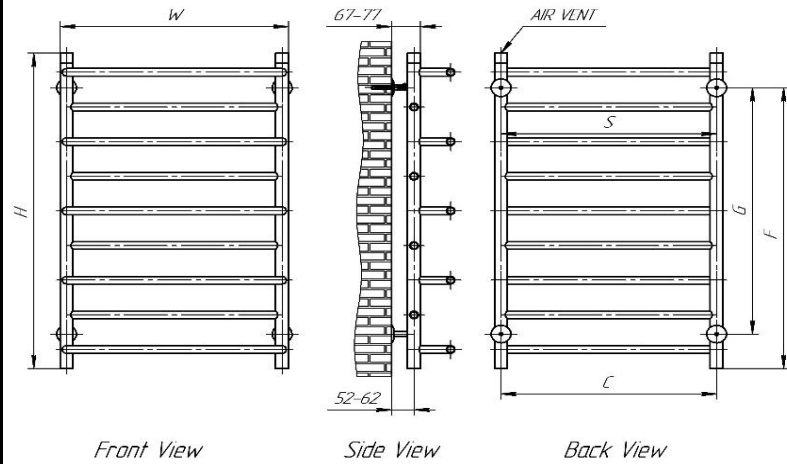

BELBO - 530

Top View

SUPPLIED INSTALLATION ACCESSORIES

MATERIAL DETAILS

- Vertical mounting
- Optional 304 QUALITY STAINLESS STEEL TOWEL RADIATOR
- Polished
- Max operational pressure: 10 Bar
- Inlet/Outlet: 1/2" female pipe thread
- All dimensions are in mm

Product name	Product code	Height	Width	Thickness	Plumbing axes center to center	Hanger axes horizontal	Hanger to bottom of the product	Hanger axes vertical	Water volume	Empty weight
		H	W	D	C	S	F	G	-	-
		mm	mm	mm	mm	mm	mm	mm	mm	L
BELBO 530 x 820	RNS-BLB082	820	530	120	500	500	730	640	2,06	5,74
BELBO 530 x 1180	RNS-BLB118	1180	530	120	500	500	1090	1000	2,98	8,04
BELBO 530 x 1540	RNS-BLB154	1540	530	120	500	500	1450	1360	3,89	10,34