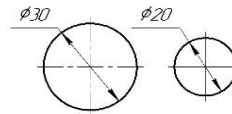

BELBO - 530

Top View

SUPPLIED INSTALLATION ACCESSORIES

MATERIAL DETAILS

- Vertical mounting
- Optional 304 QUALITY STAINLESS STEEL TOWEL RADIATOR
- Polished
- Max operational pressure: 10 Bar
- Inlet/Outlet: 1/2" female pipe thread
- All dimensions are in mm

Product name	Product code	Height	Width	Thickness	Plumbing axes center to center	Hanger axes horizontal	Hanger to bottom of the product	Hanger axes vertical	Water volume	Empty weight
		H	W	D	C	S	F	G	-	-
		mm	mm	mm	mm	mm	mm	mm	mm	L
BELBO 530 x 820	RNS-BLB082	820	530	120	500	500	730	640	2,06	5,74
BELBO 530 x 1180	RNS-BLB118	1180	530	120	500	500	1090	1000	2,98	8,04
BELBO 530 x 1540	RNS-BLB154	1540	530	120	500	500	1450	1360	3,89	10,34