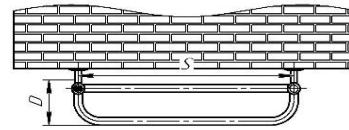

BELBO - 530

Top View

SUPPLIED INSTALLATION ACCESSORIES

MATERIAL DETAILS

- Vertical mounting
- Optional 304 QUALITY STAINLESS STEEL TOWEL RADIATOR
- Polished
- Max operational pressure: 10 Bar
- Inlet/Outlet: 1/2" female pipe thread
- All dimensions are in mm

Product name	Product code	Height	Width	Thickness	Plumbing axes center to center	Hanger axes horizontal	Hanger to bottom of the product	Hanger axes vertical	Water volume	Empty weight
		H	W	D	C	S	F	G	-	-
		mm	mm	mm	mm	mm	mm	mm	mm	L
BELBO 530 x 820	RNS-BLB082	820	530	120	500	500	730	640	2,06	5,74
BELBO 530 x 1180	RNS-BLB118	1180	530	120	500	500	1090	1000	2,98	8,04
BELBO 530 x 1540	RNS-BLB154	1540	530	120	500	500	1450	1360	3,89	10,34