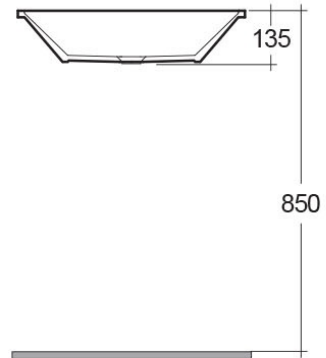

RAK-CHAMELION

Wash basin | Drop In

RAK
CERAMICS

Technical specifications

Dimensions: 560 x 325 mm

Weight: 8 Kg

Color: Alpine White

Shape of basin: Rectangle

Overflow hole: yes

Code	Name
CM01AWHA	CHAMELION WASH BASIN 56CM

Dimensions: All dimensions in mm tolerance $\pm 5\%$ for below 200mm and $\pm 3\%$ for above 200mm.

Note: Due to a continuing development programme to improve design and performance, the manufacturer reserves all rights to vary specifications without prior information.