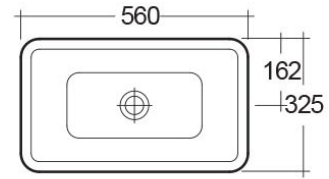

RAK-CHAMELION

Wash basin | Drop In

RAK
CERAMICS

Technical specifications

Dimensions: 560 x 325 mm

Weight: 8 Kg

Color: Alpine White

Shape of basin: Rectangle

Overflow hole: yes

Code	Name
CM01AWHA	CHAMELION WASH BASIN 56CM

Dimensions: All dimensions in mm tolerance $\pm 5\%$ for below 200mm and $\pm 3\%$ for above 200mm.

Note: Due to a continuing development programme to improve design and performance, the manufacturer reserves all rights to vary specifications without prior information.