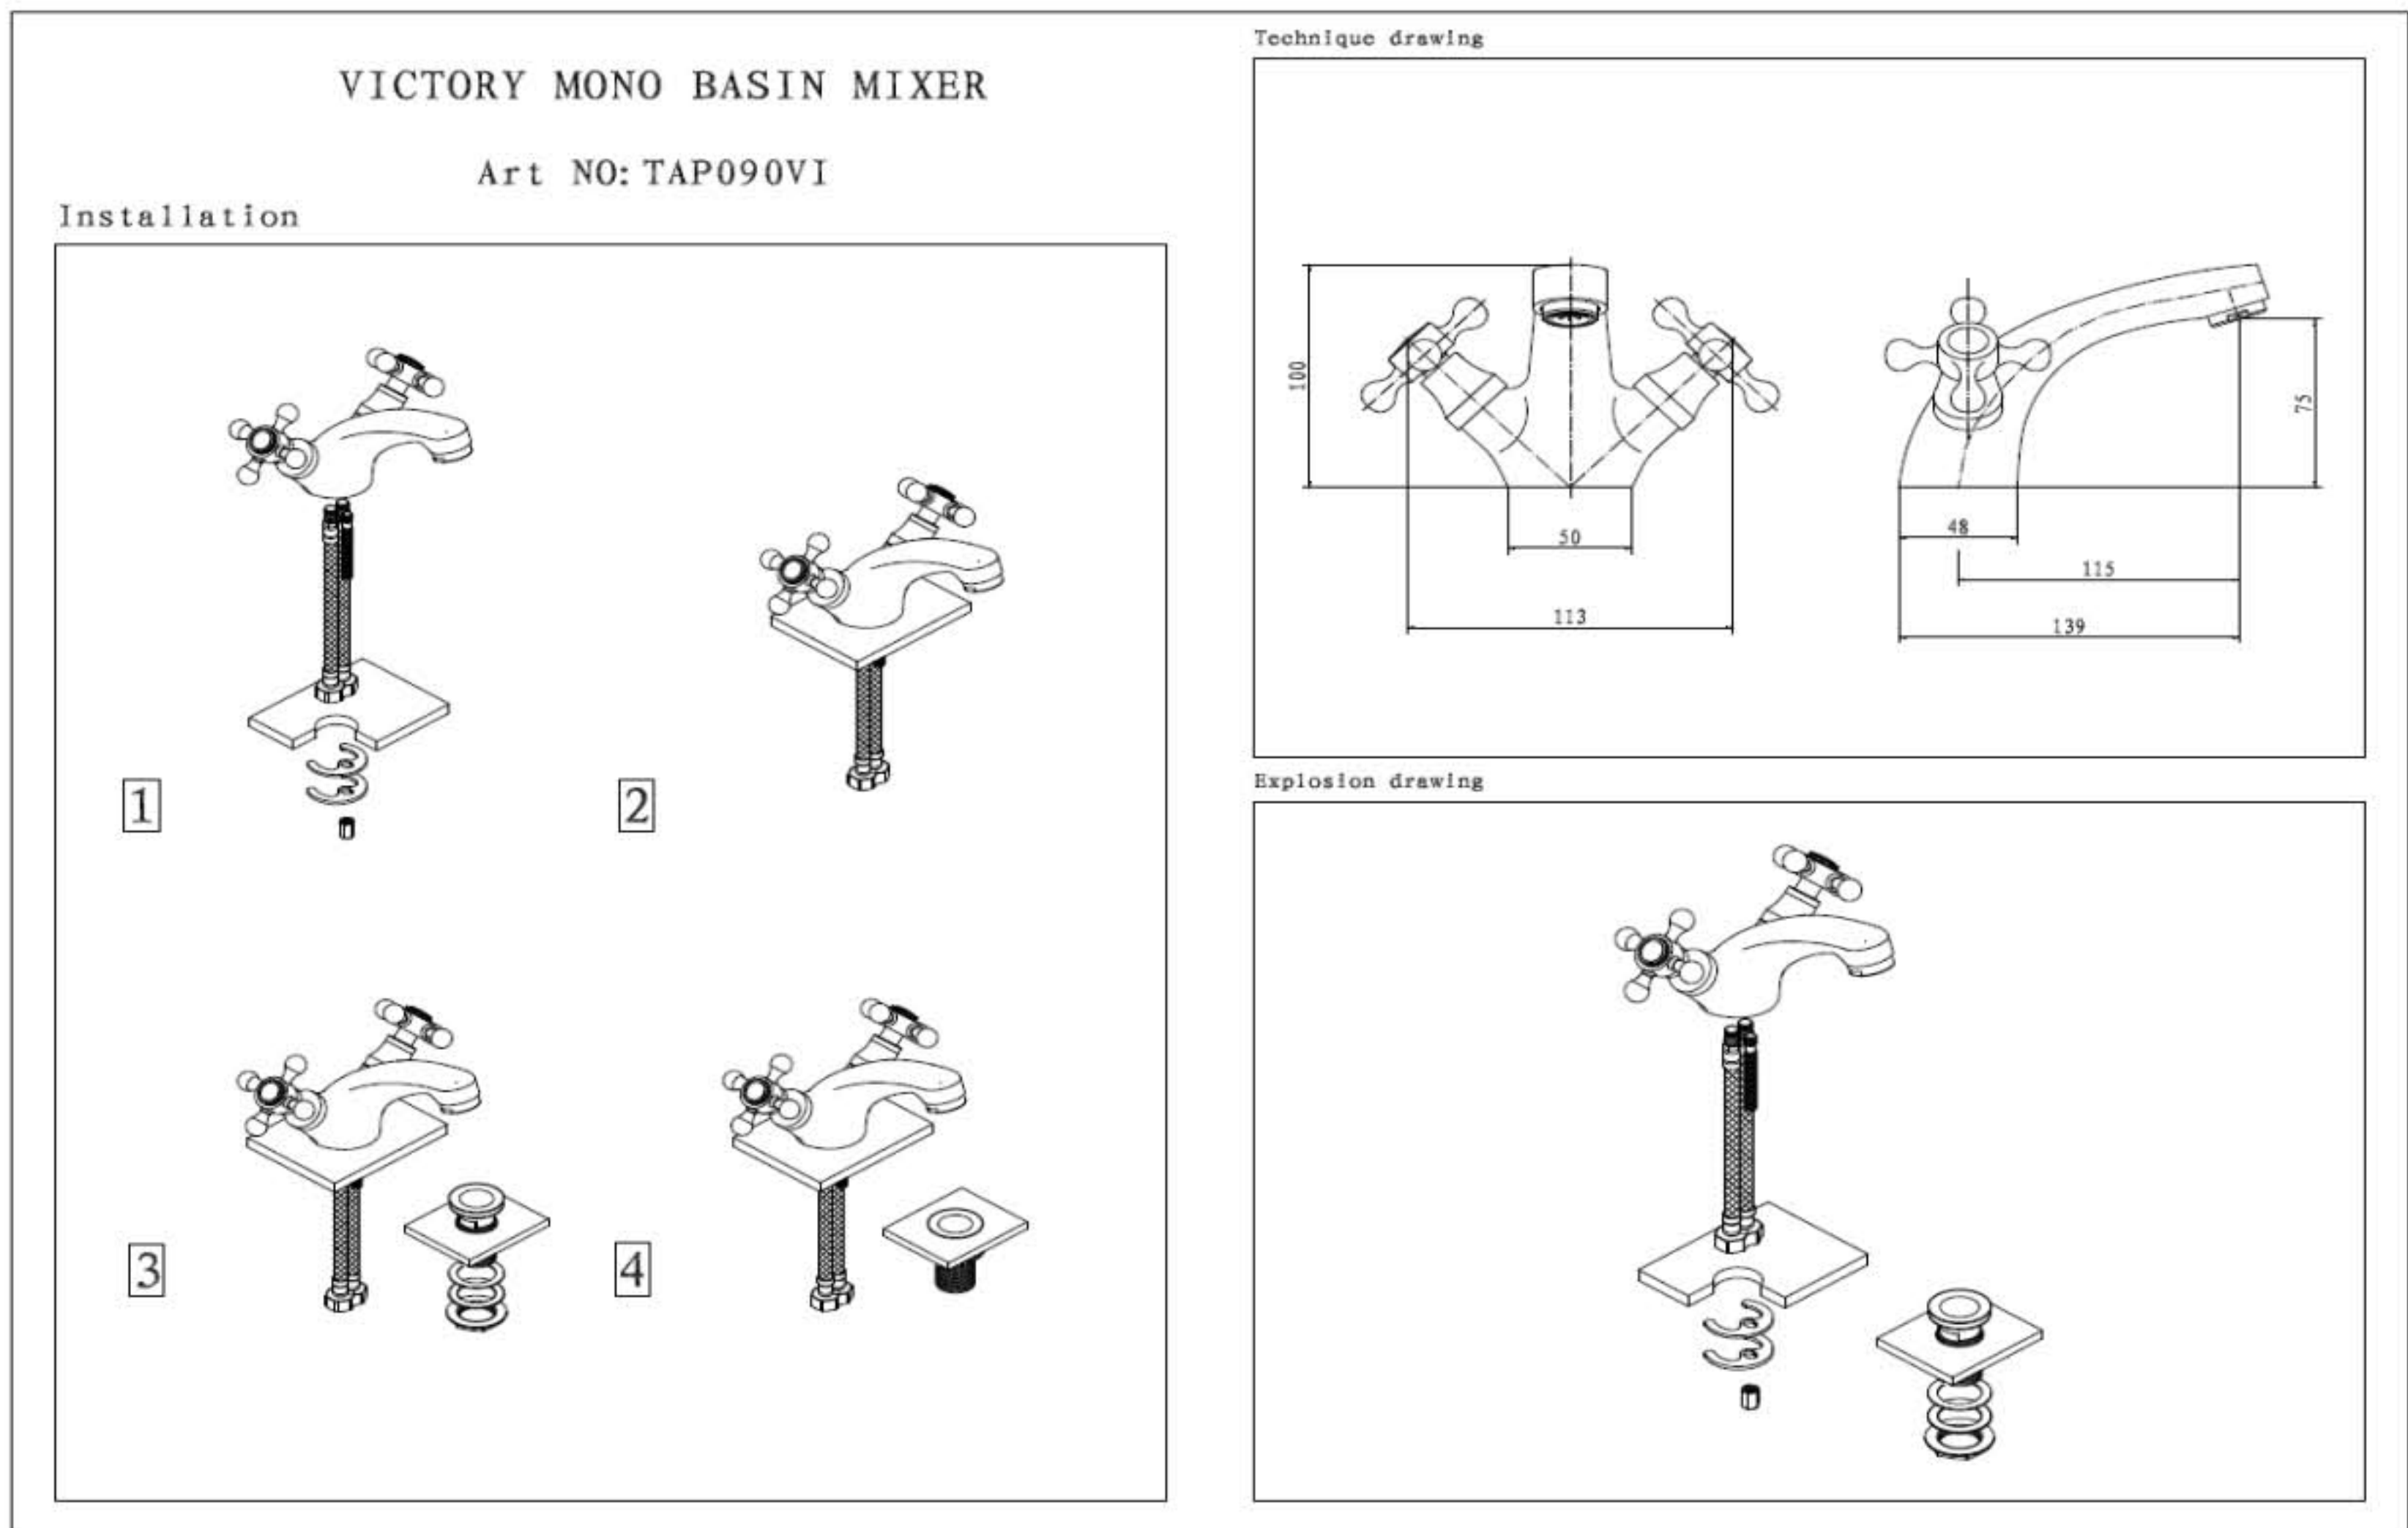

### TAP090VI- VICTORY MONO BASIN MIXER WITH CLICK WASTE

ILLUSTRATION: VICTORY MONO BASIN MIXER

BAR CODE: 5060168228826

COLOUR: CHROME PLATE

WEIGHT:

NET 0.90 kg (tap only)

GROSS 1.52 kg

STANDARDS: BS EN 200

NOTES: SUPPLIED WITH CLICK WASTE

1/2" BSP FLEXI HOSES

CERAMIC DISC CARTRIDGE TECHNOLOGY

Flow Rate: L.P

0.2bar	0.5bar	1bar	2bar	3bar
8 L/min	12.5 L/min	18.2 L/min	26.5 L/min	30.7 L/min

BOX SIZE 190 x 190 x 120 mm