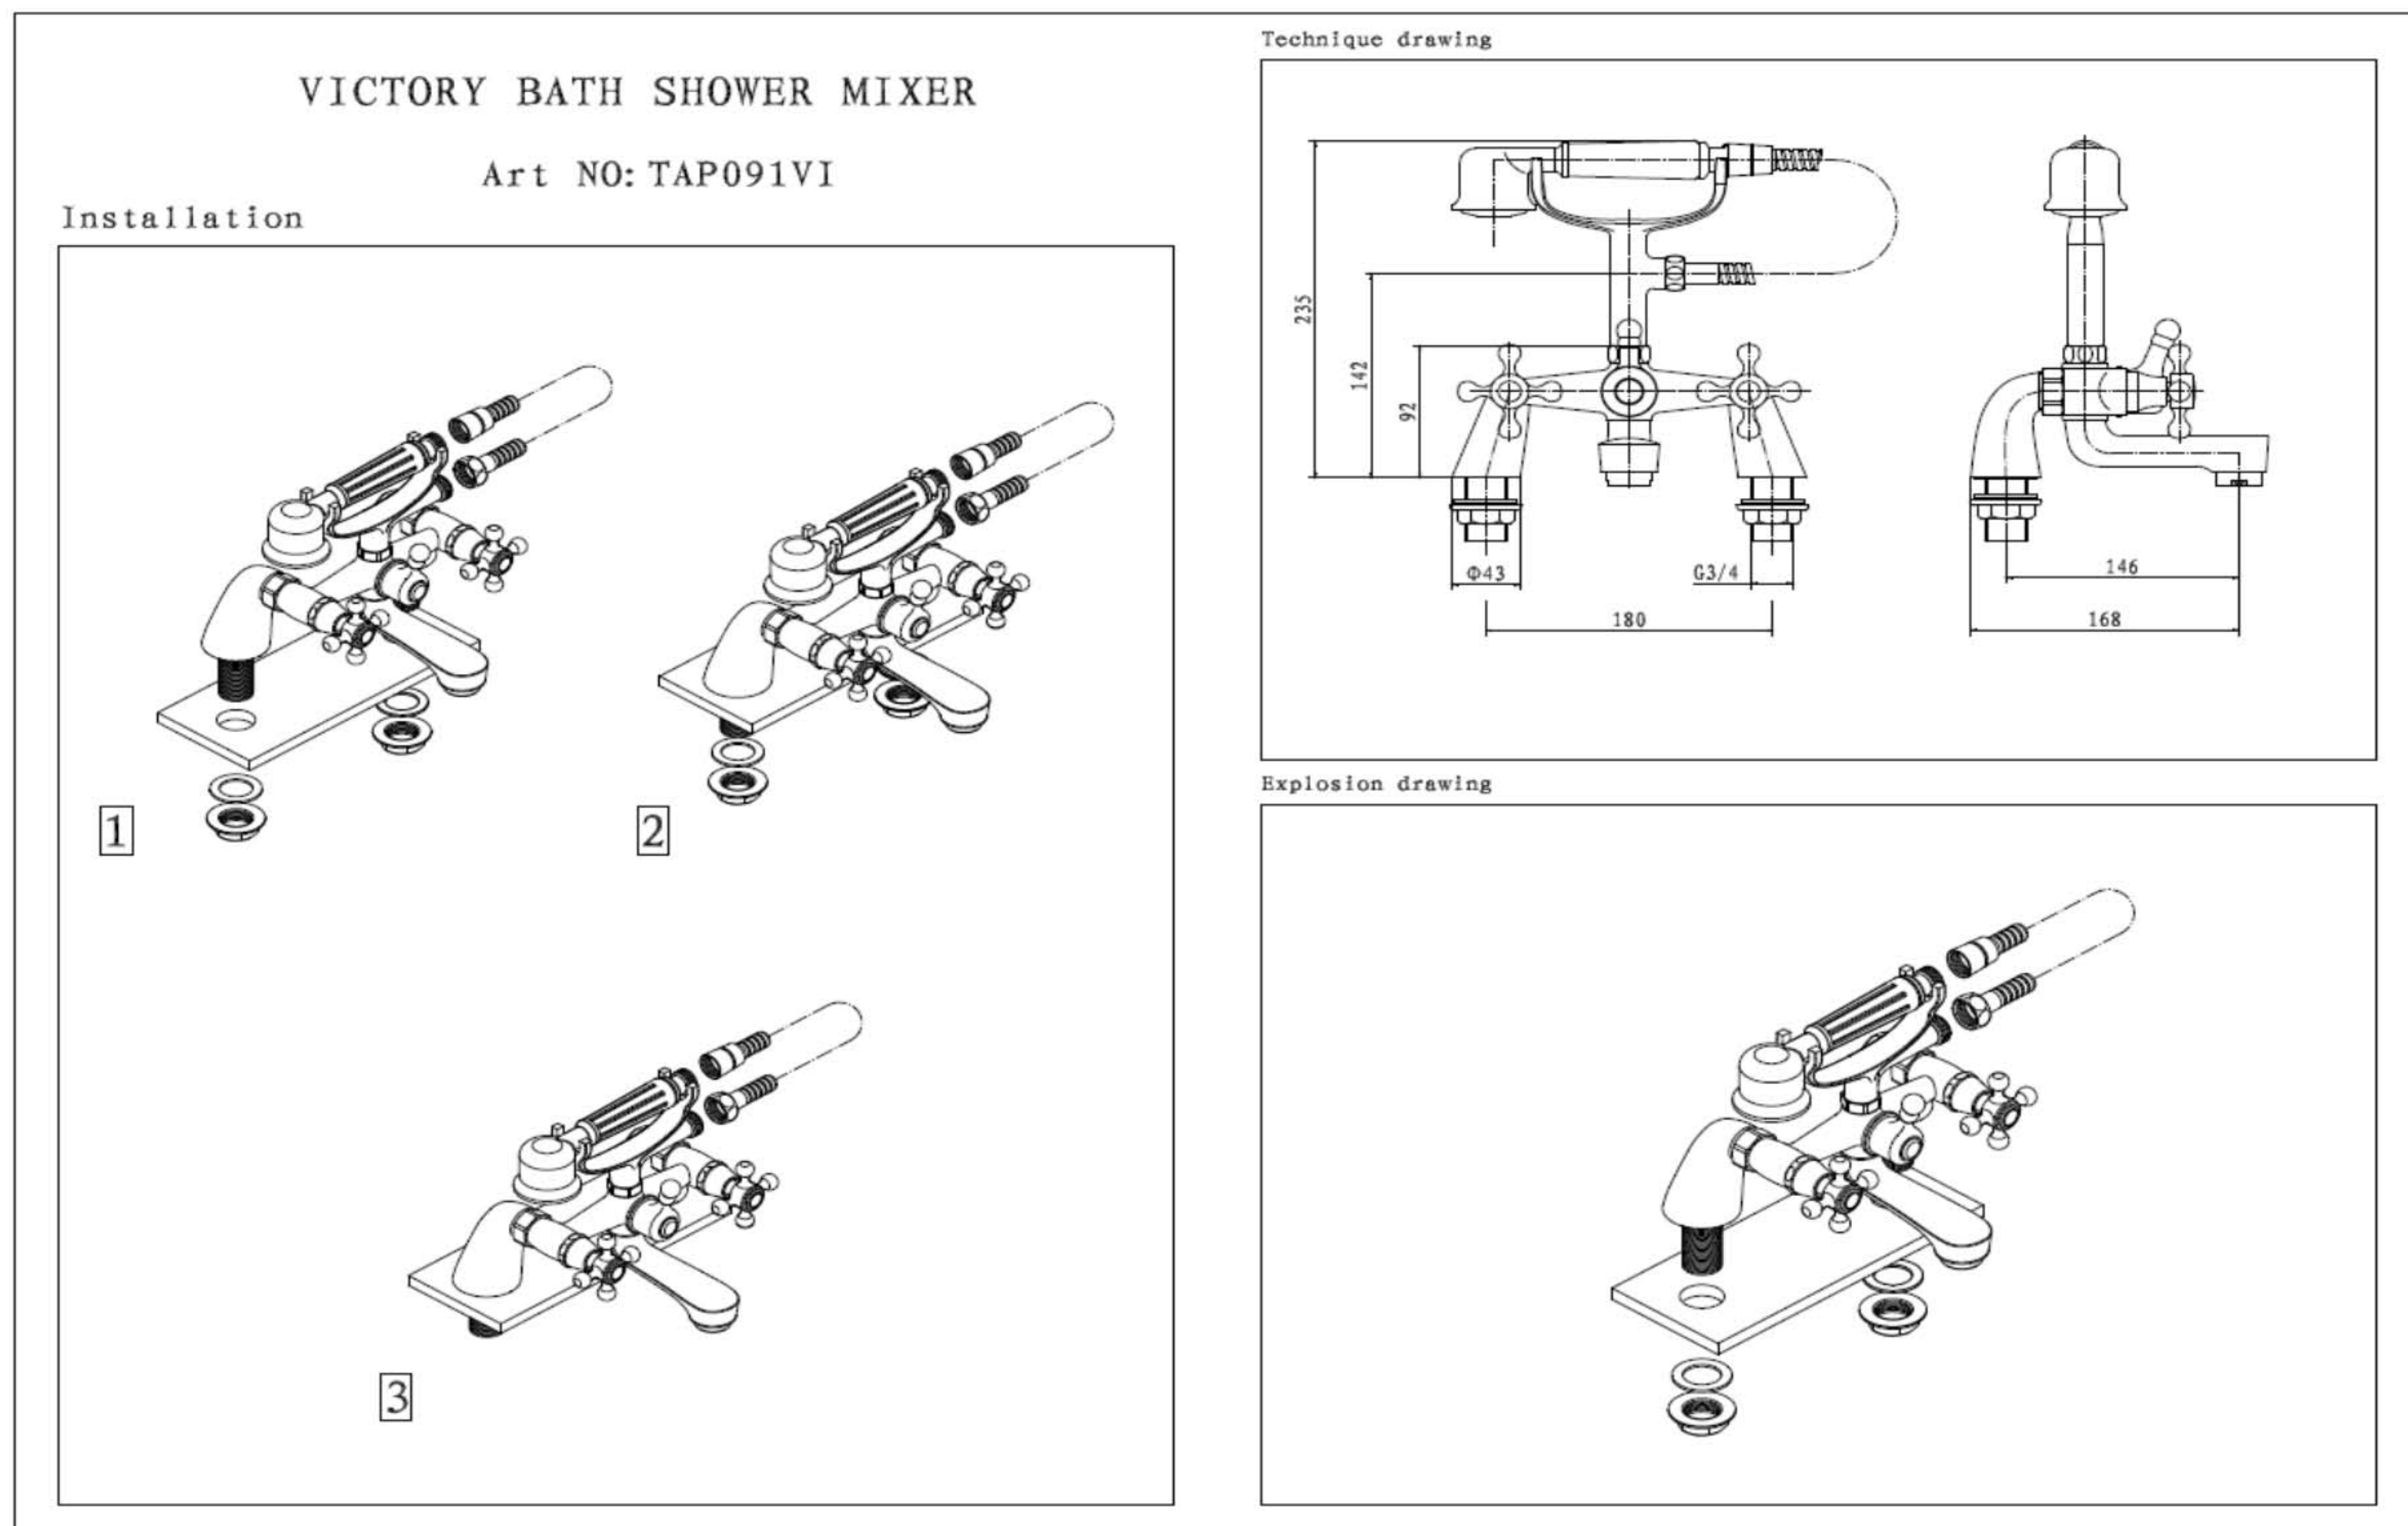

### TAP091VI- VICTORY BATH SHOWER MIXER

ILLUSTRATION: VICTORY BATH SHOWER MIXER

BAR CODE: 5060168228833

COLOUR: CHROME PLATE

WEIGHT:

NET 1.54 kg (tap only)

GROSS 2.38 KG

STANDARDS: BS EN 200

NOTES: SHOWER HOSE AND HAND SET  
3/4" BSP CONNECTIONS  
CERAMIC DISC TECHNOLOGY  
WALL BRACKET

Flow Rate: M.P

0.2bar	0.5bar	1bar	2bar	3bar
7.7L/min	13.3L/min	19.6L/min	28.1L/min	

BOX SIZE 250 x 160 x 220 mm